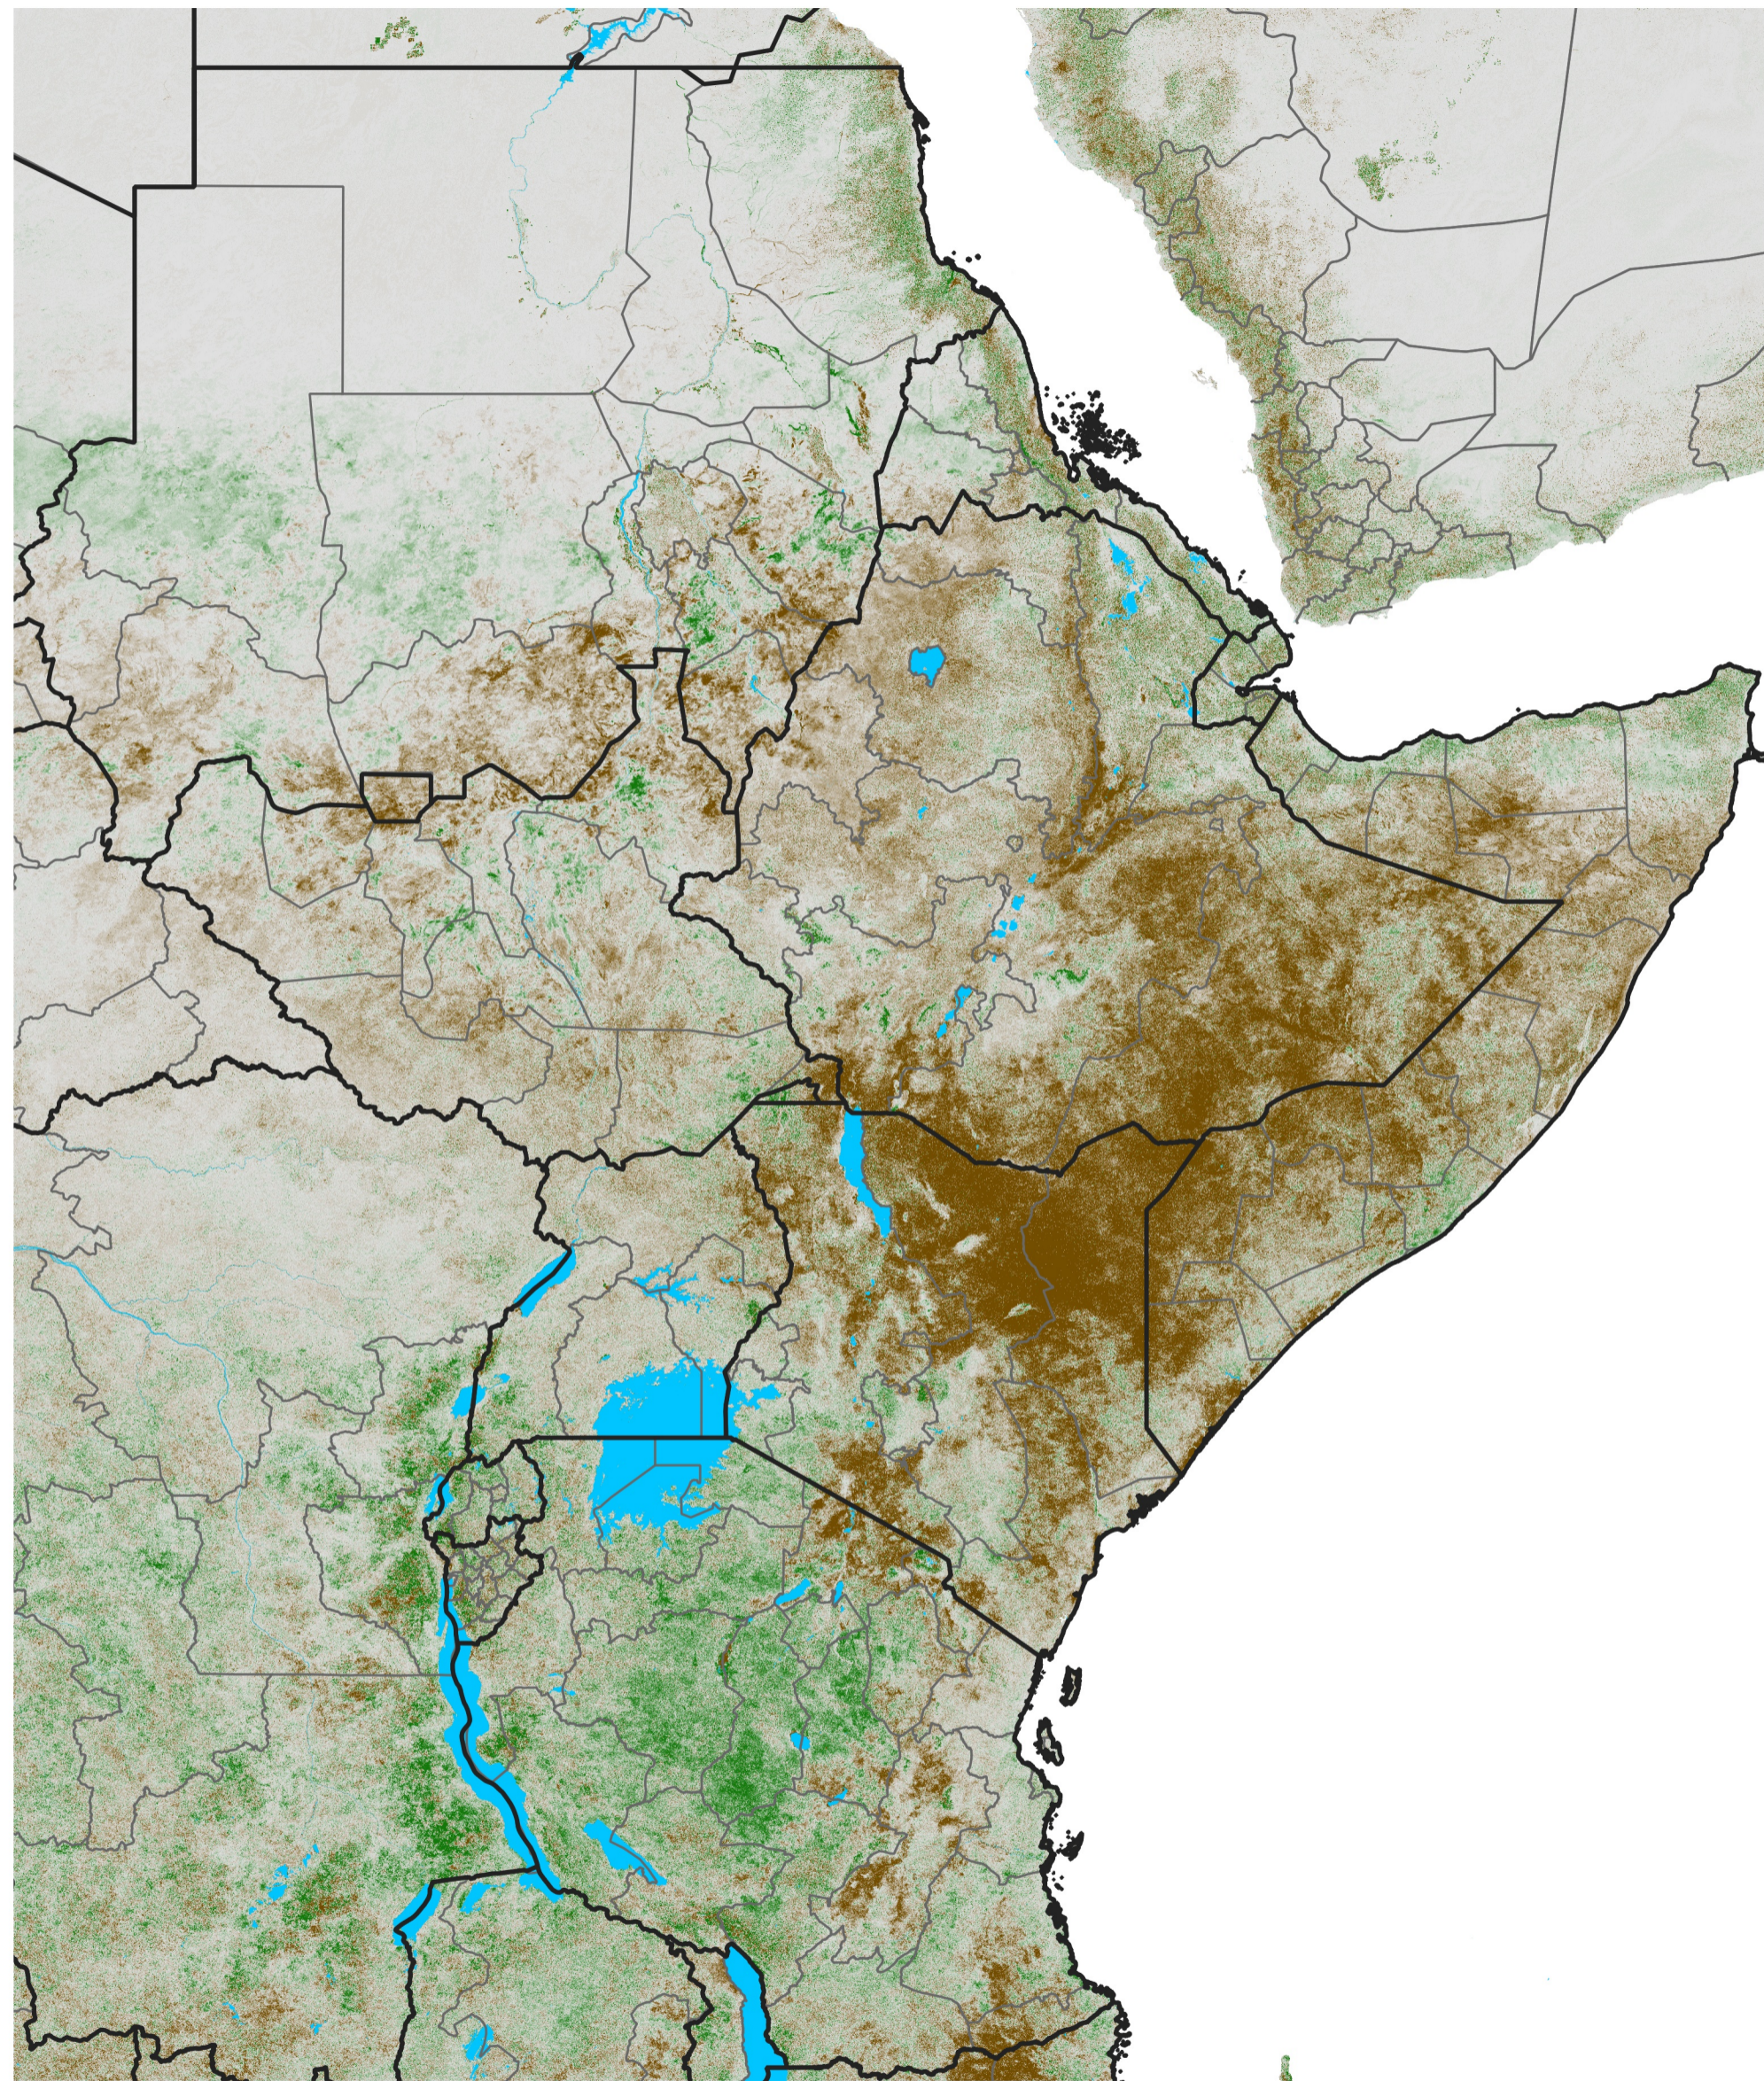

East Africa NDVI Difference

2020 minus 2019

Period 69 / Dec 06 - 15, 2020

NDVI Difference

< -0.3 -0.2 -0.1 -0.05 0.05 0.1 0.2 >0.3

Negative

No Difference

Positive