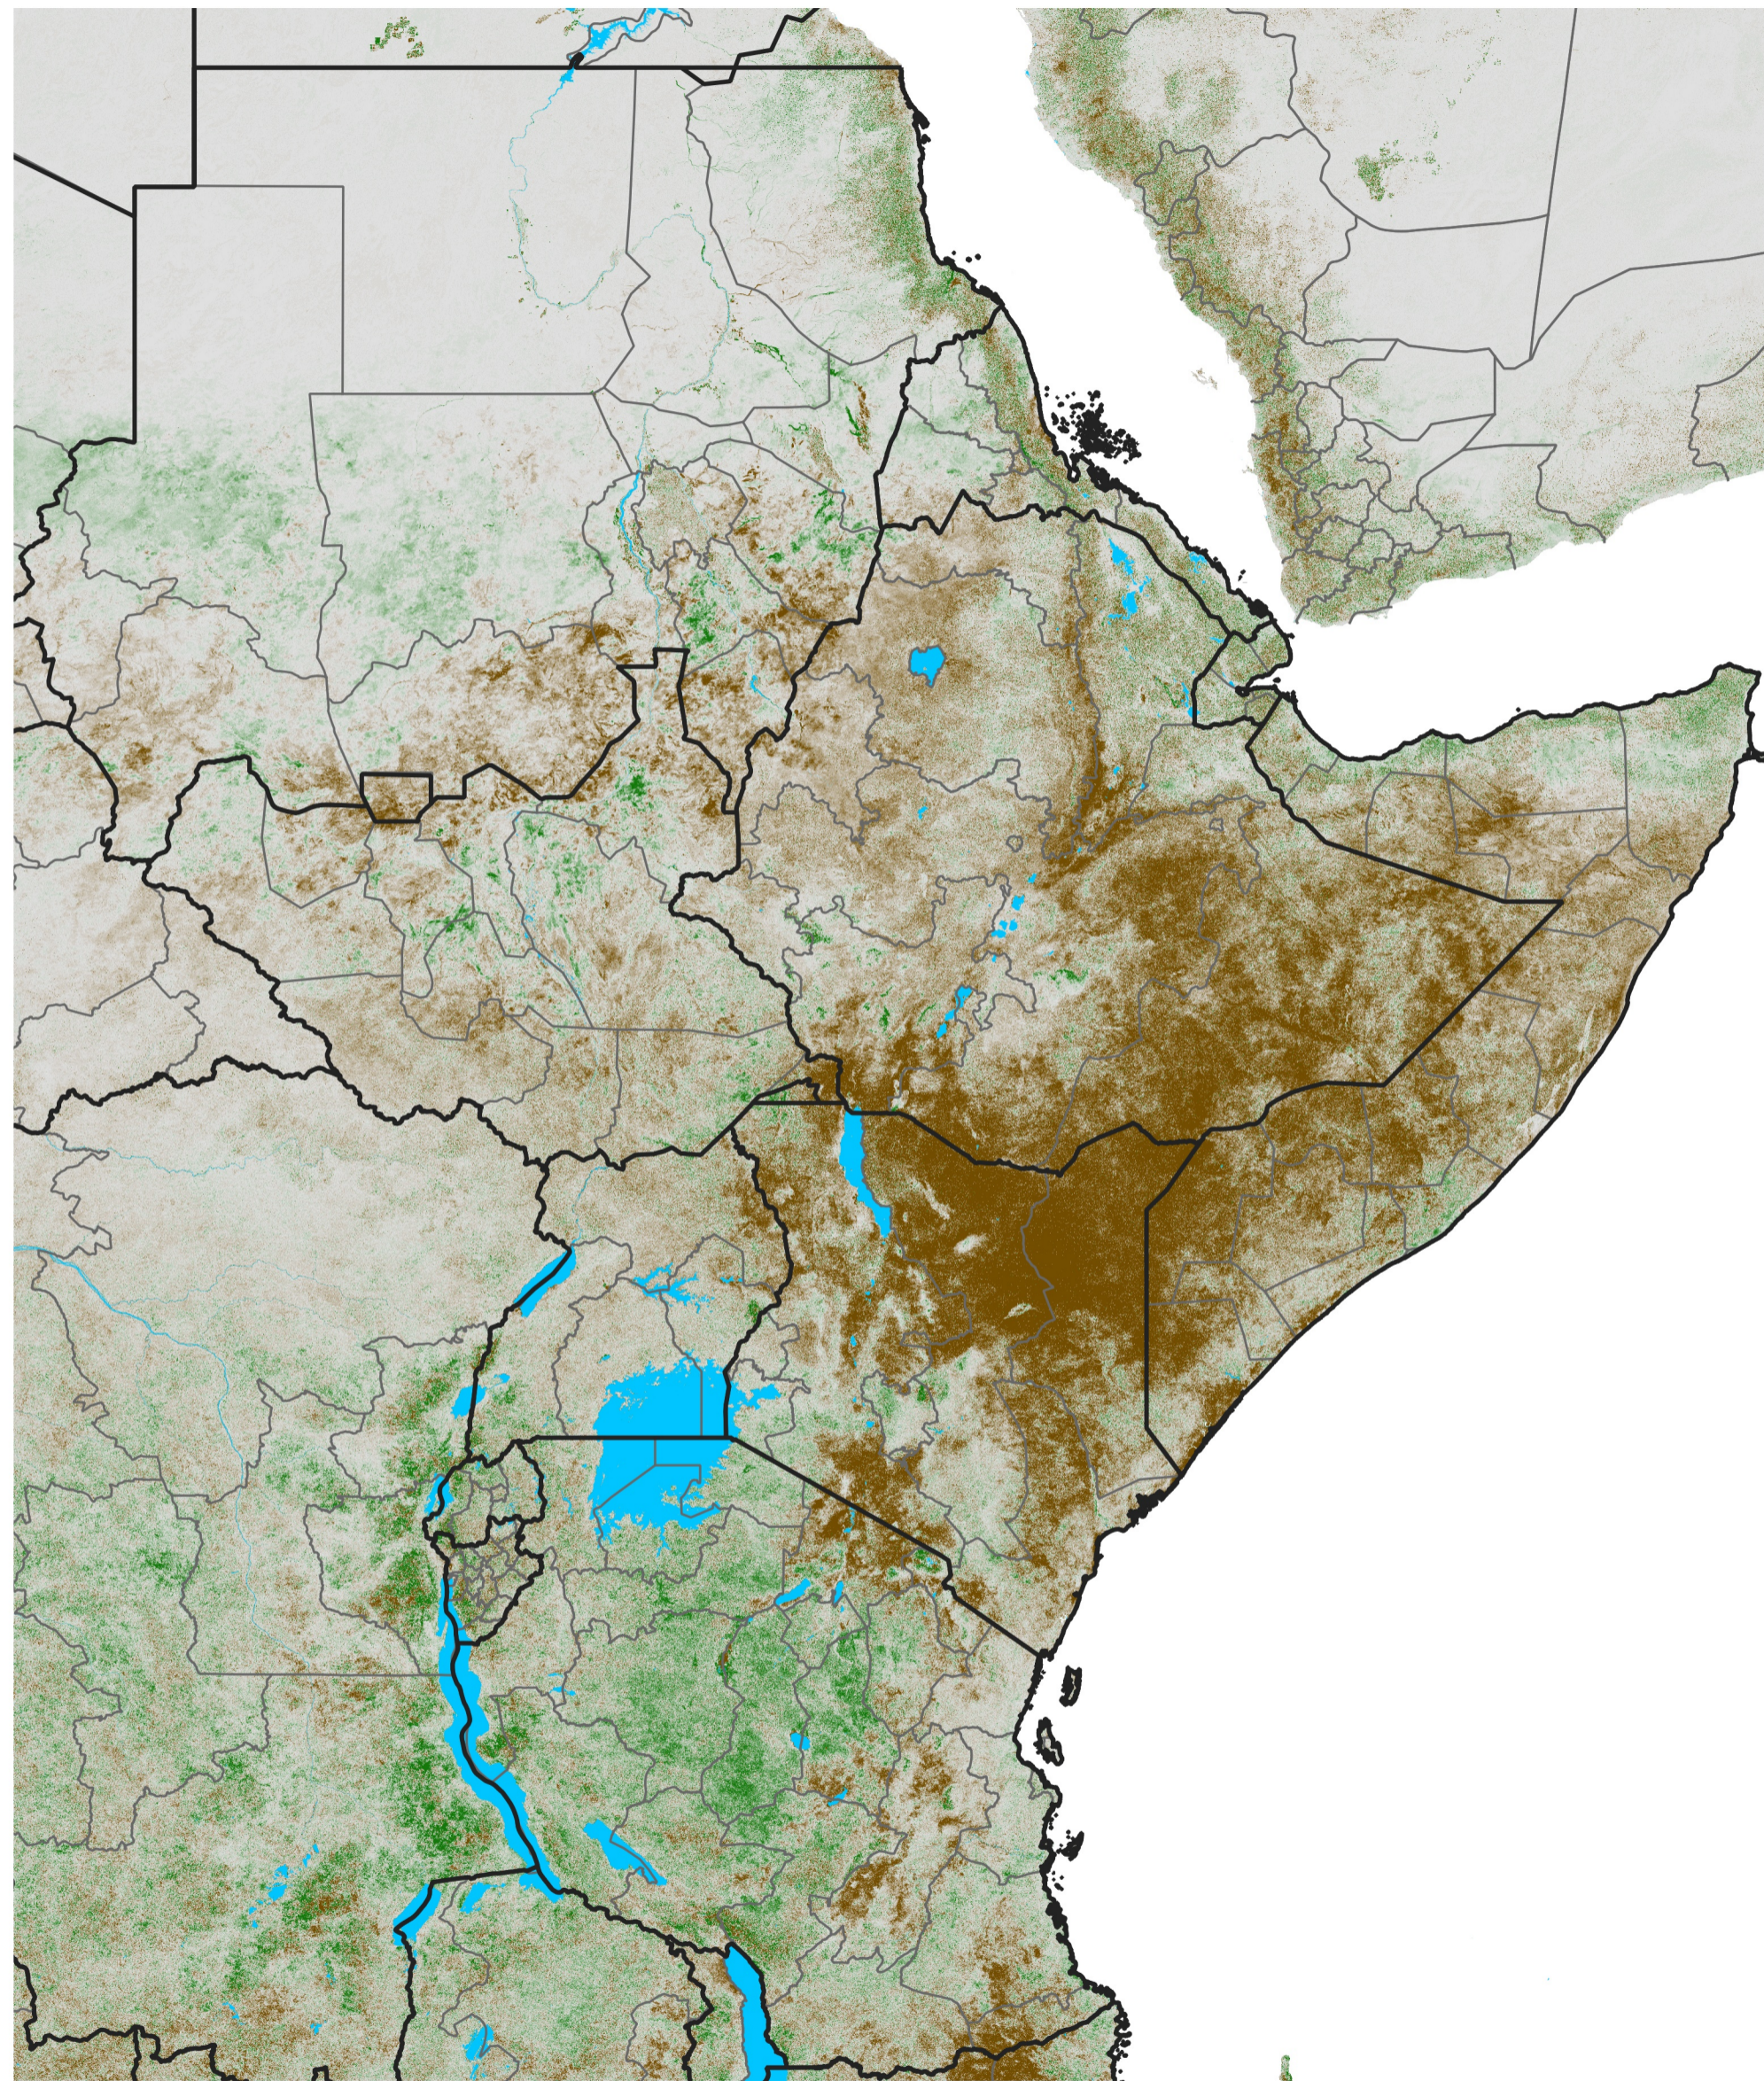

# East Africa NDVI Difference

2020 minus 2019

Period 70 / Dec 11 - 20, 2020

## NDVI Difference

< -0.3   -0.2   -0.1   -0.05   0.05   0.1   0.2   >0.3

Negative

No Difference

Positive