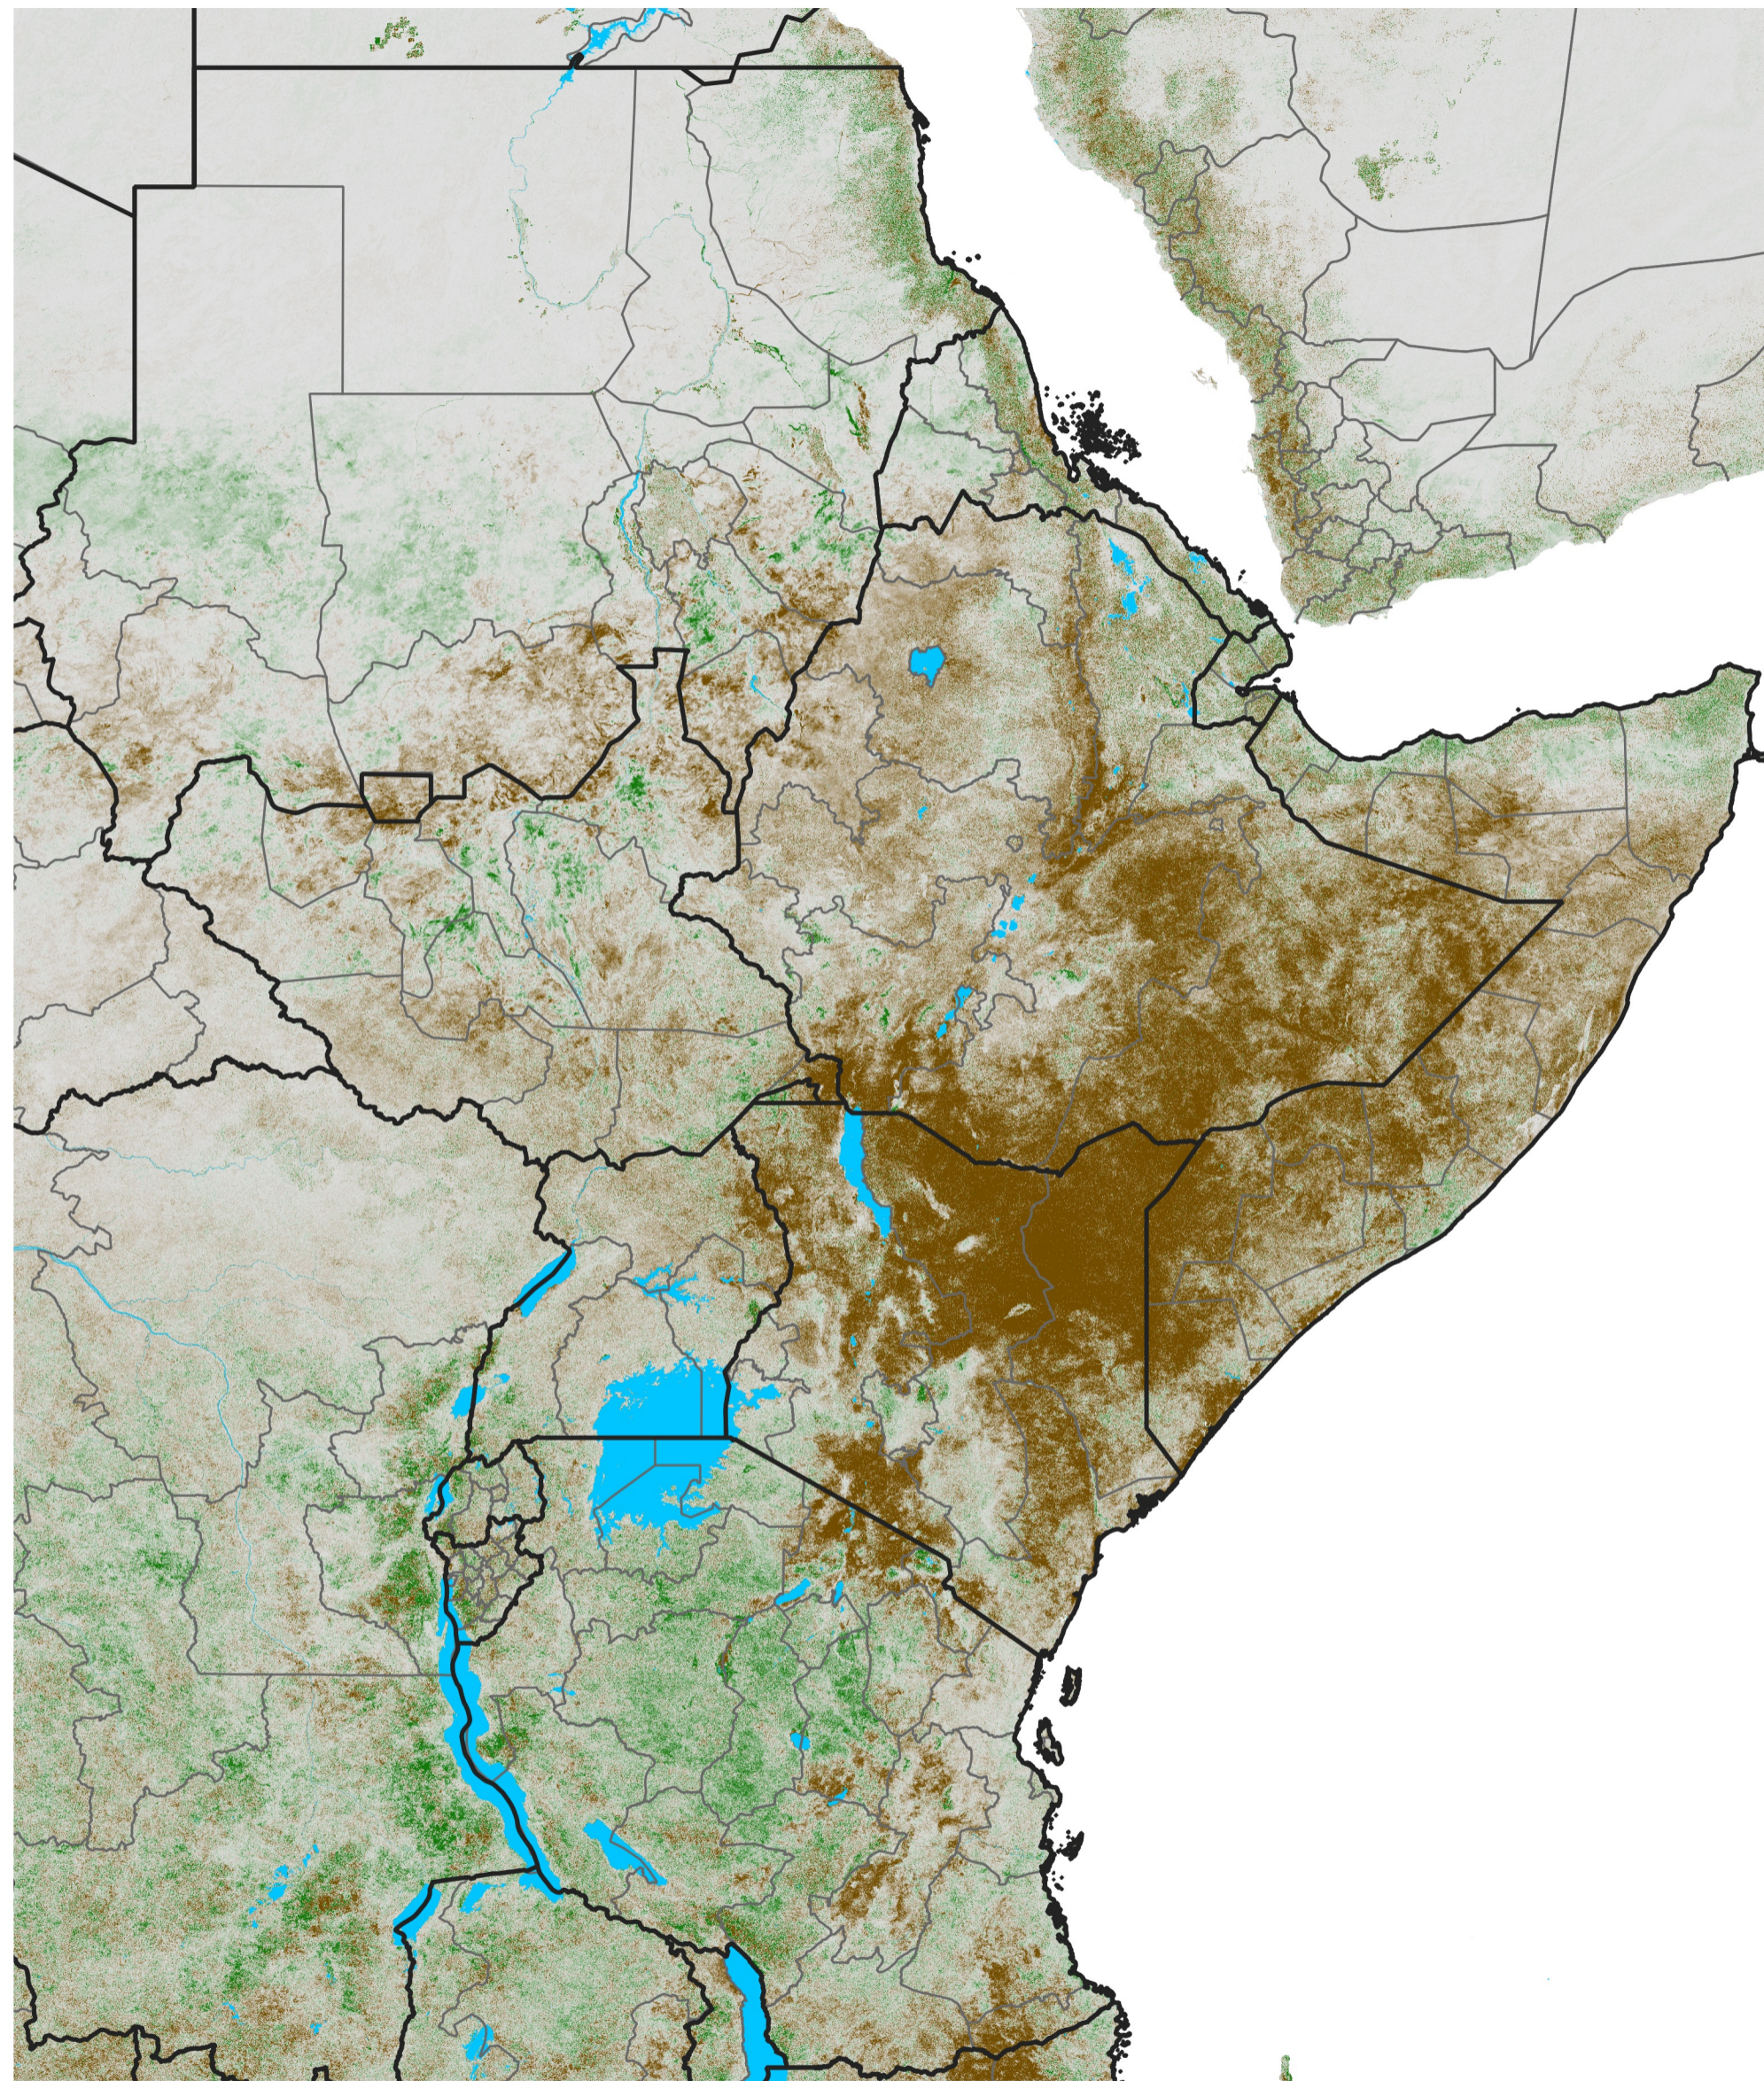

East Africa NDVI Difference

2020 minus 2019

Period 71 / Dec 16 - 25, 2020

NDVI Difference

< -0.3 -0.2 -0.1 -0.05 0.05 0.1 0.2 >0.3

Negative

No Difference

Positive