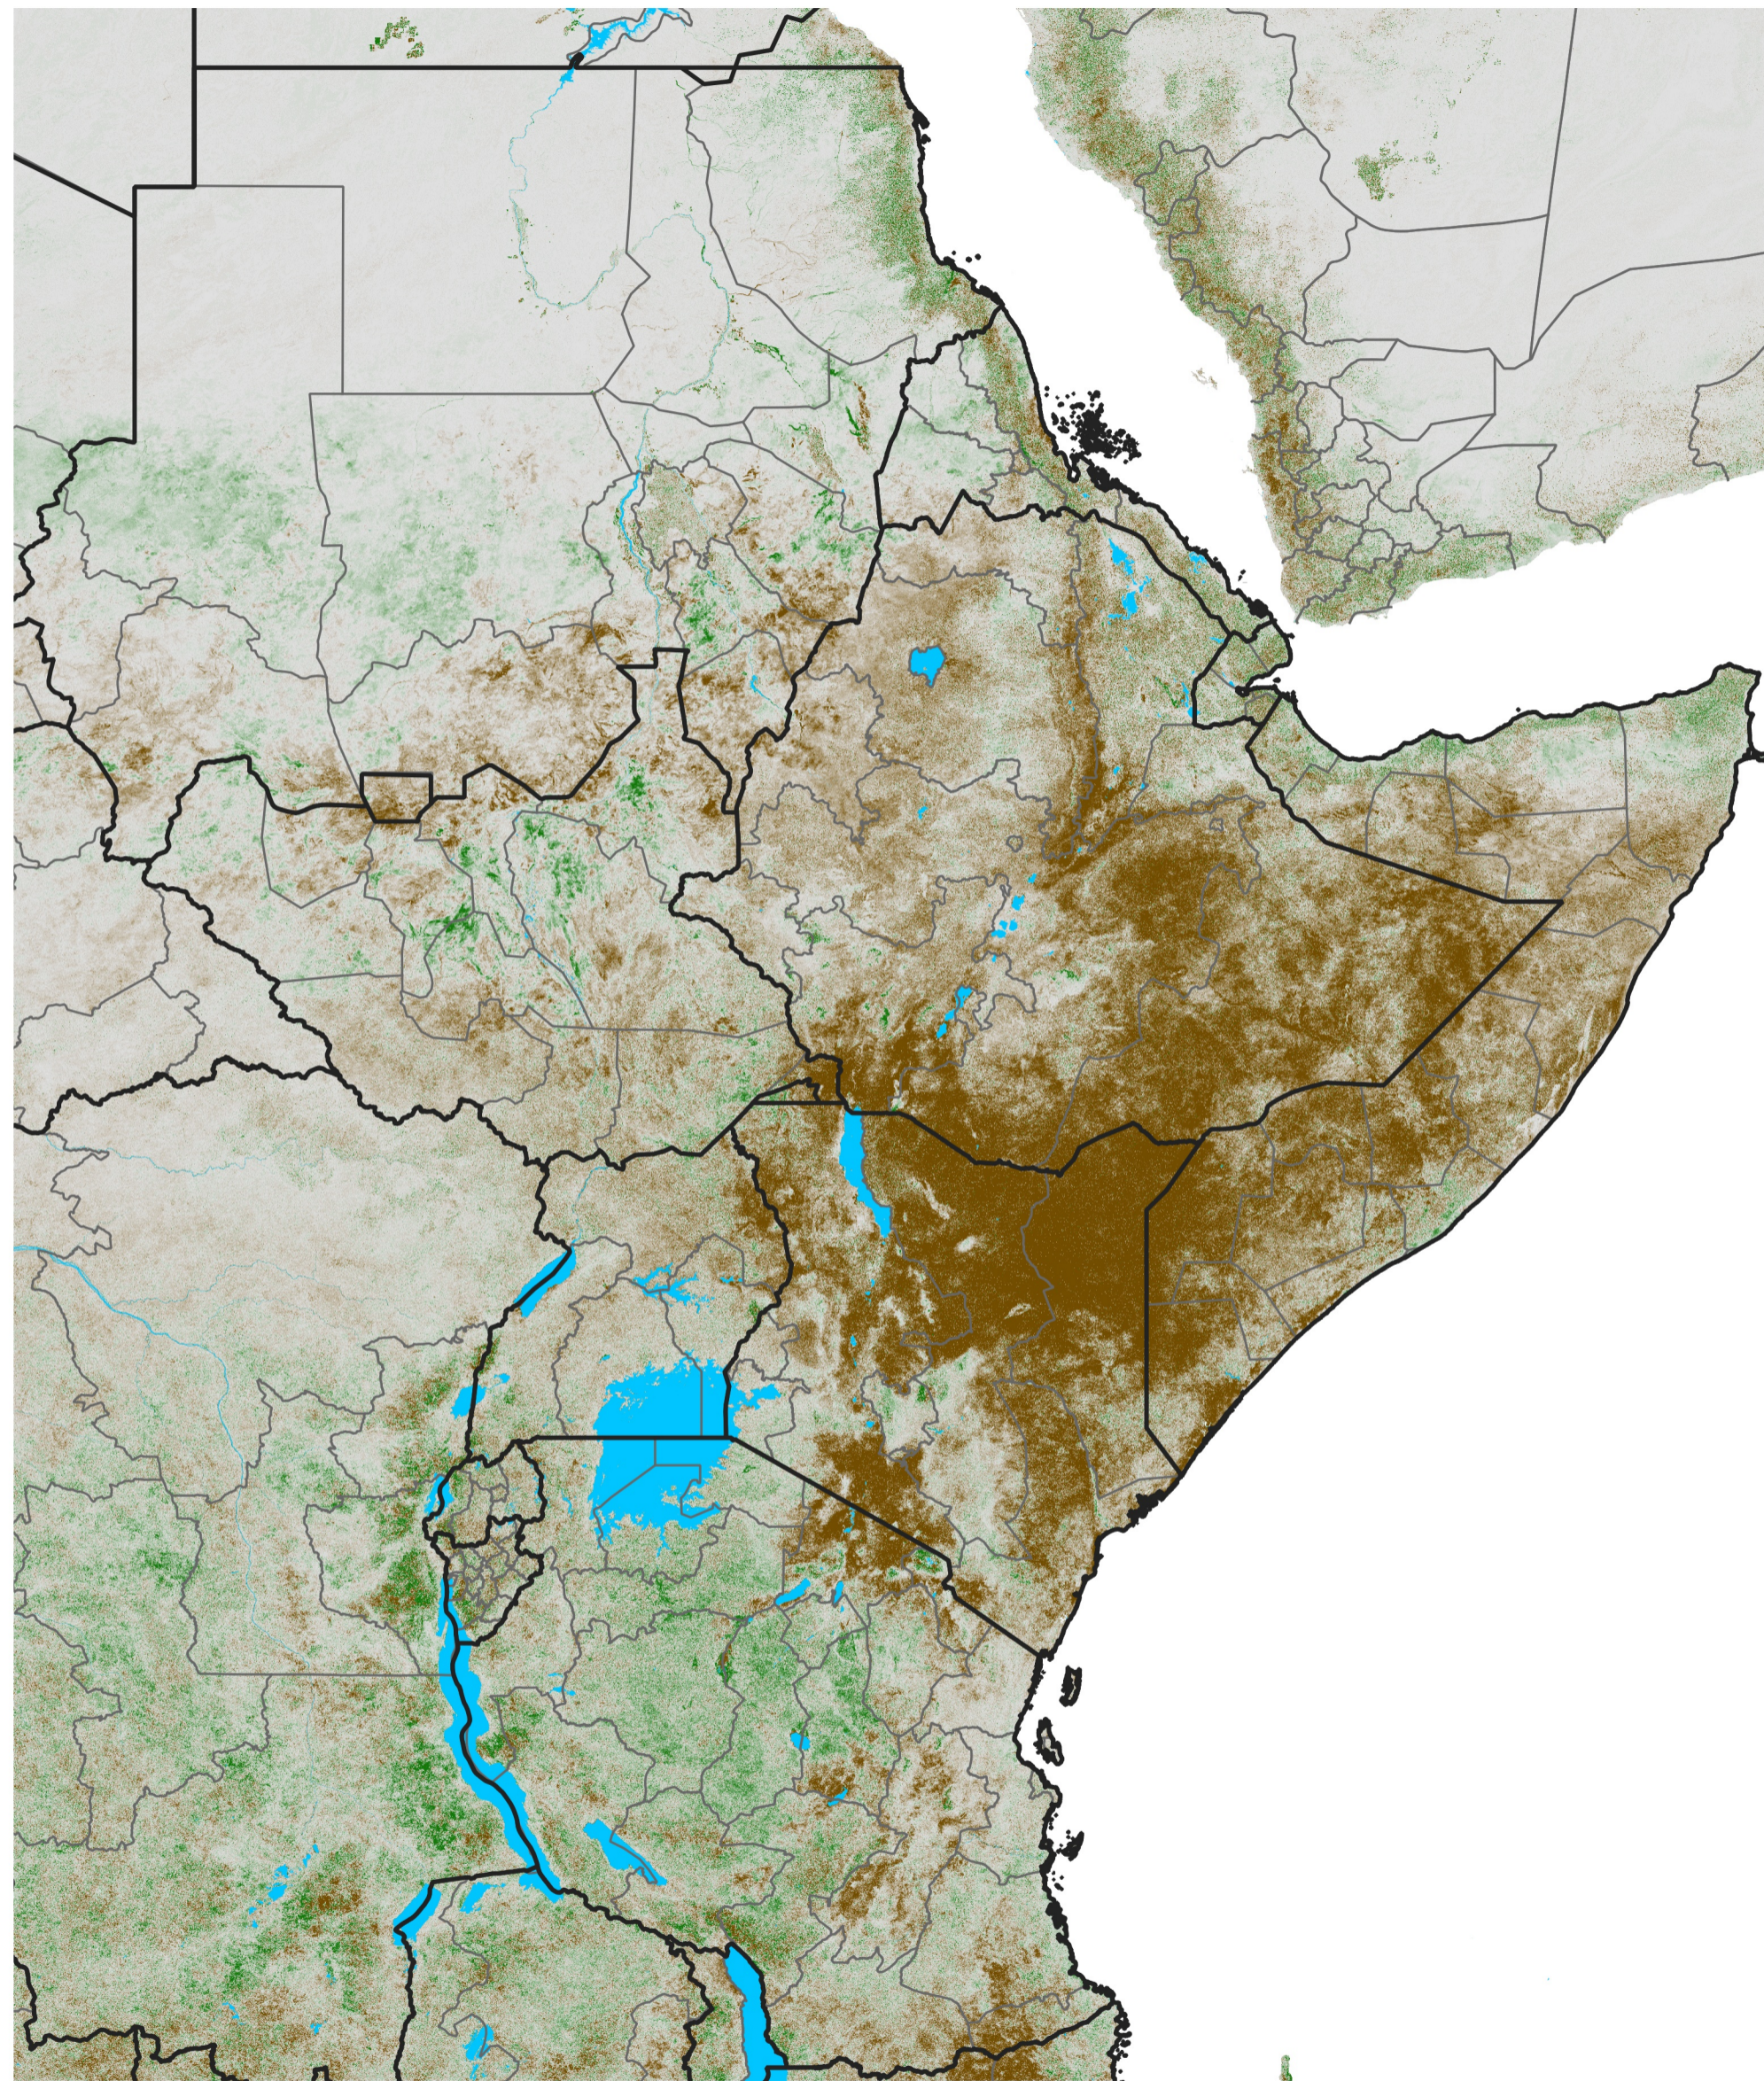

East Africa NDVI Difference

2020 minus 2019

Period 72 / Dec 21 - 31, 2020

NDVI Difference

< -0.3 -0.2 -0.1 -0.05 0.05 0.1 0.2 > 0.3

Negative

No Difference

Positive