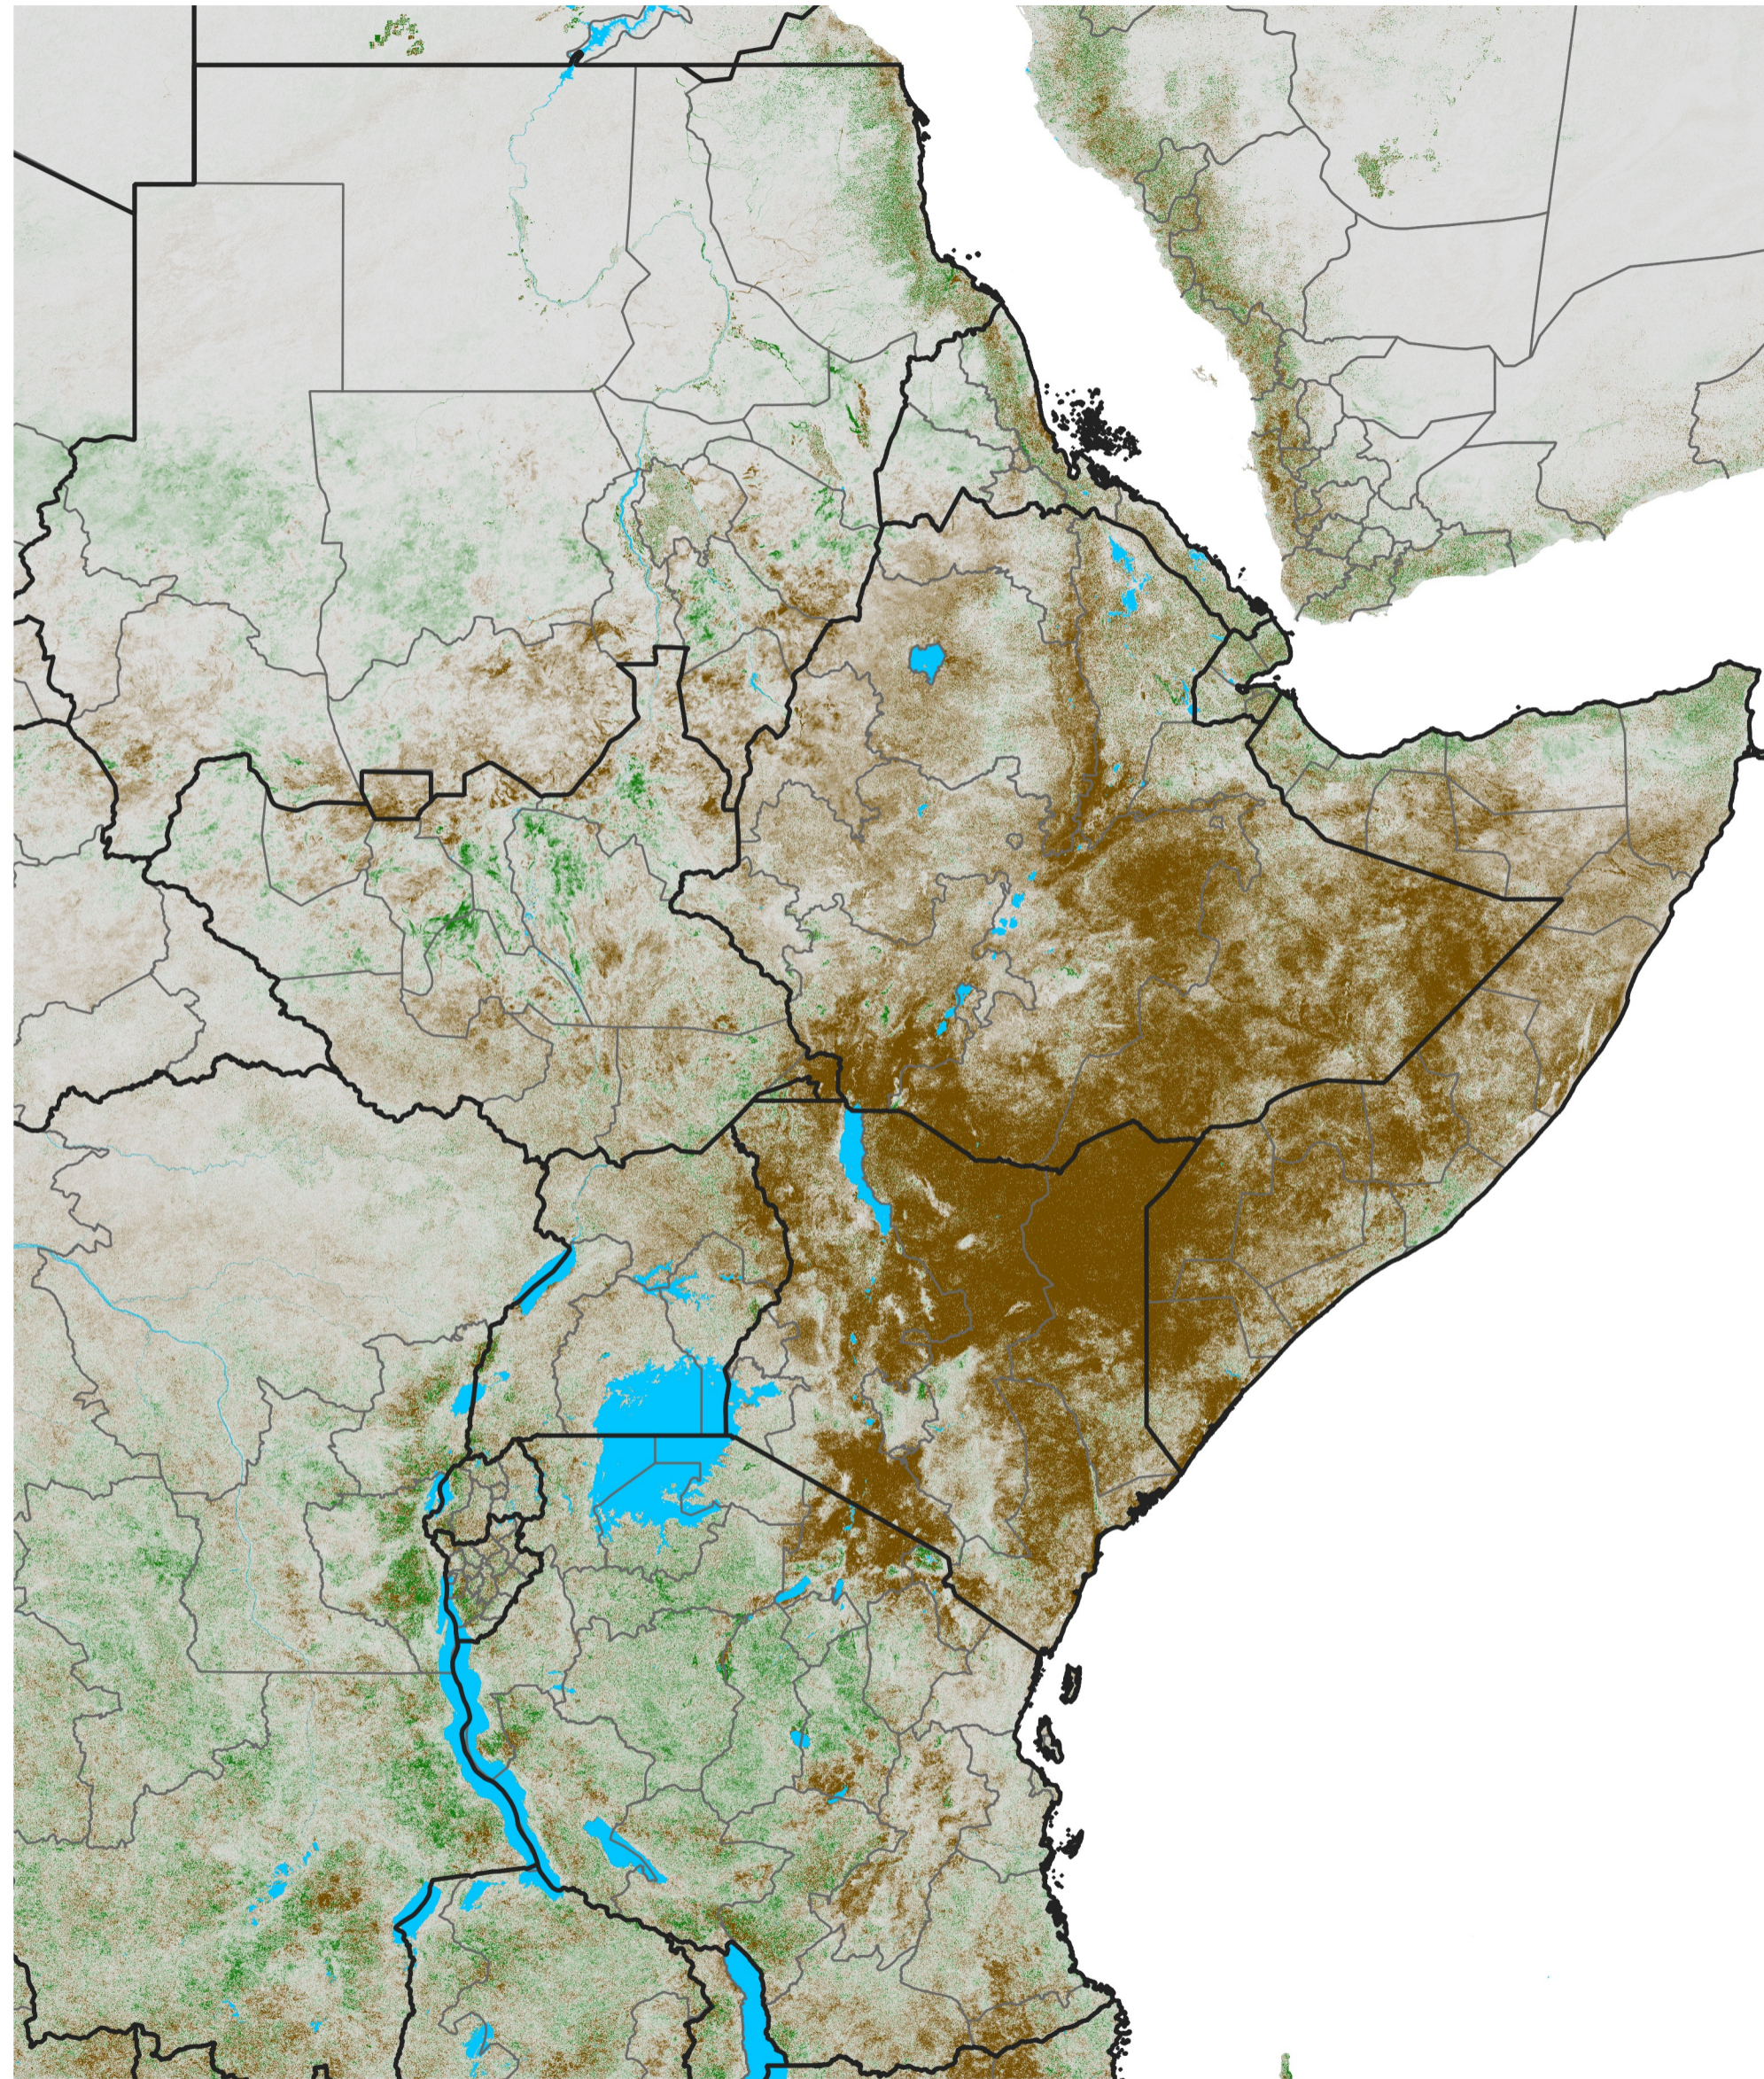

# East Africa NDVI Difference

2021 minus 2020

Period 01 / Dec 26, 2020 - Jan 05, 2021

## NDVI Difference

< -0.3   -0.2   -0.1   -0.05   0.05   0.1   0.2   >0.3

Negative

No Difference

Positive