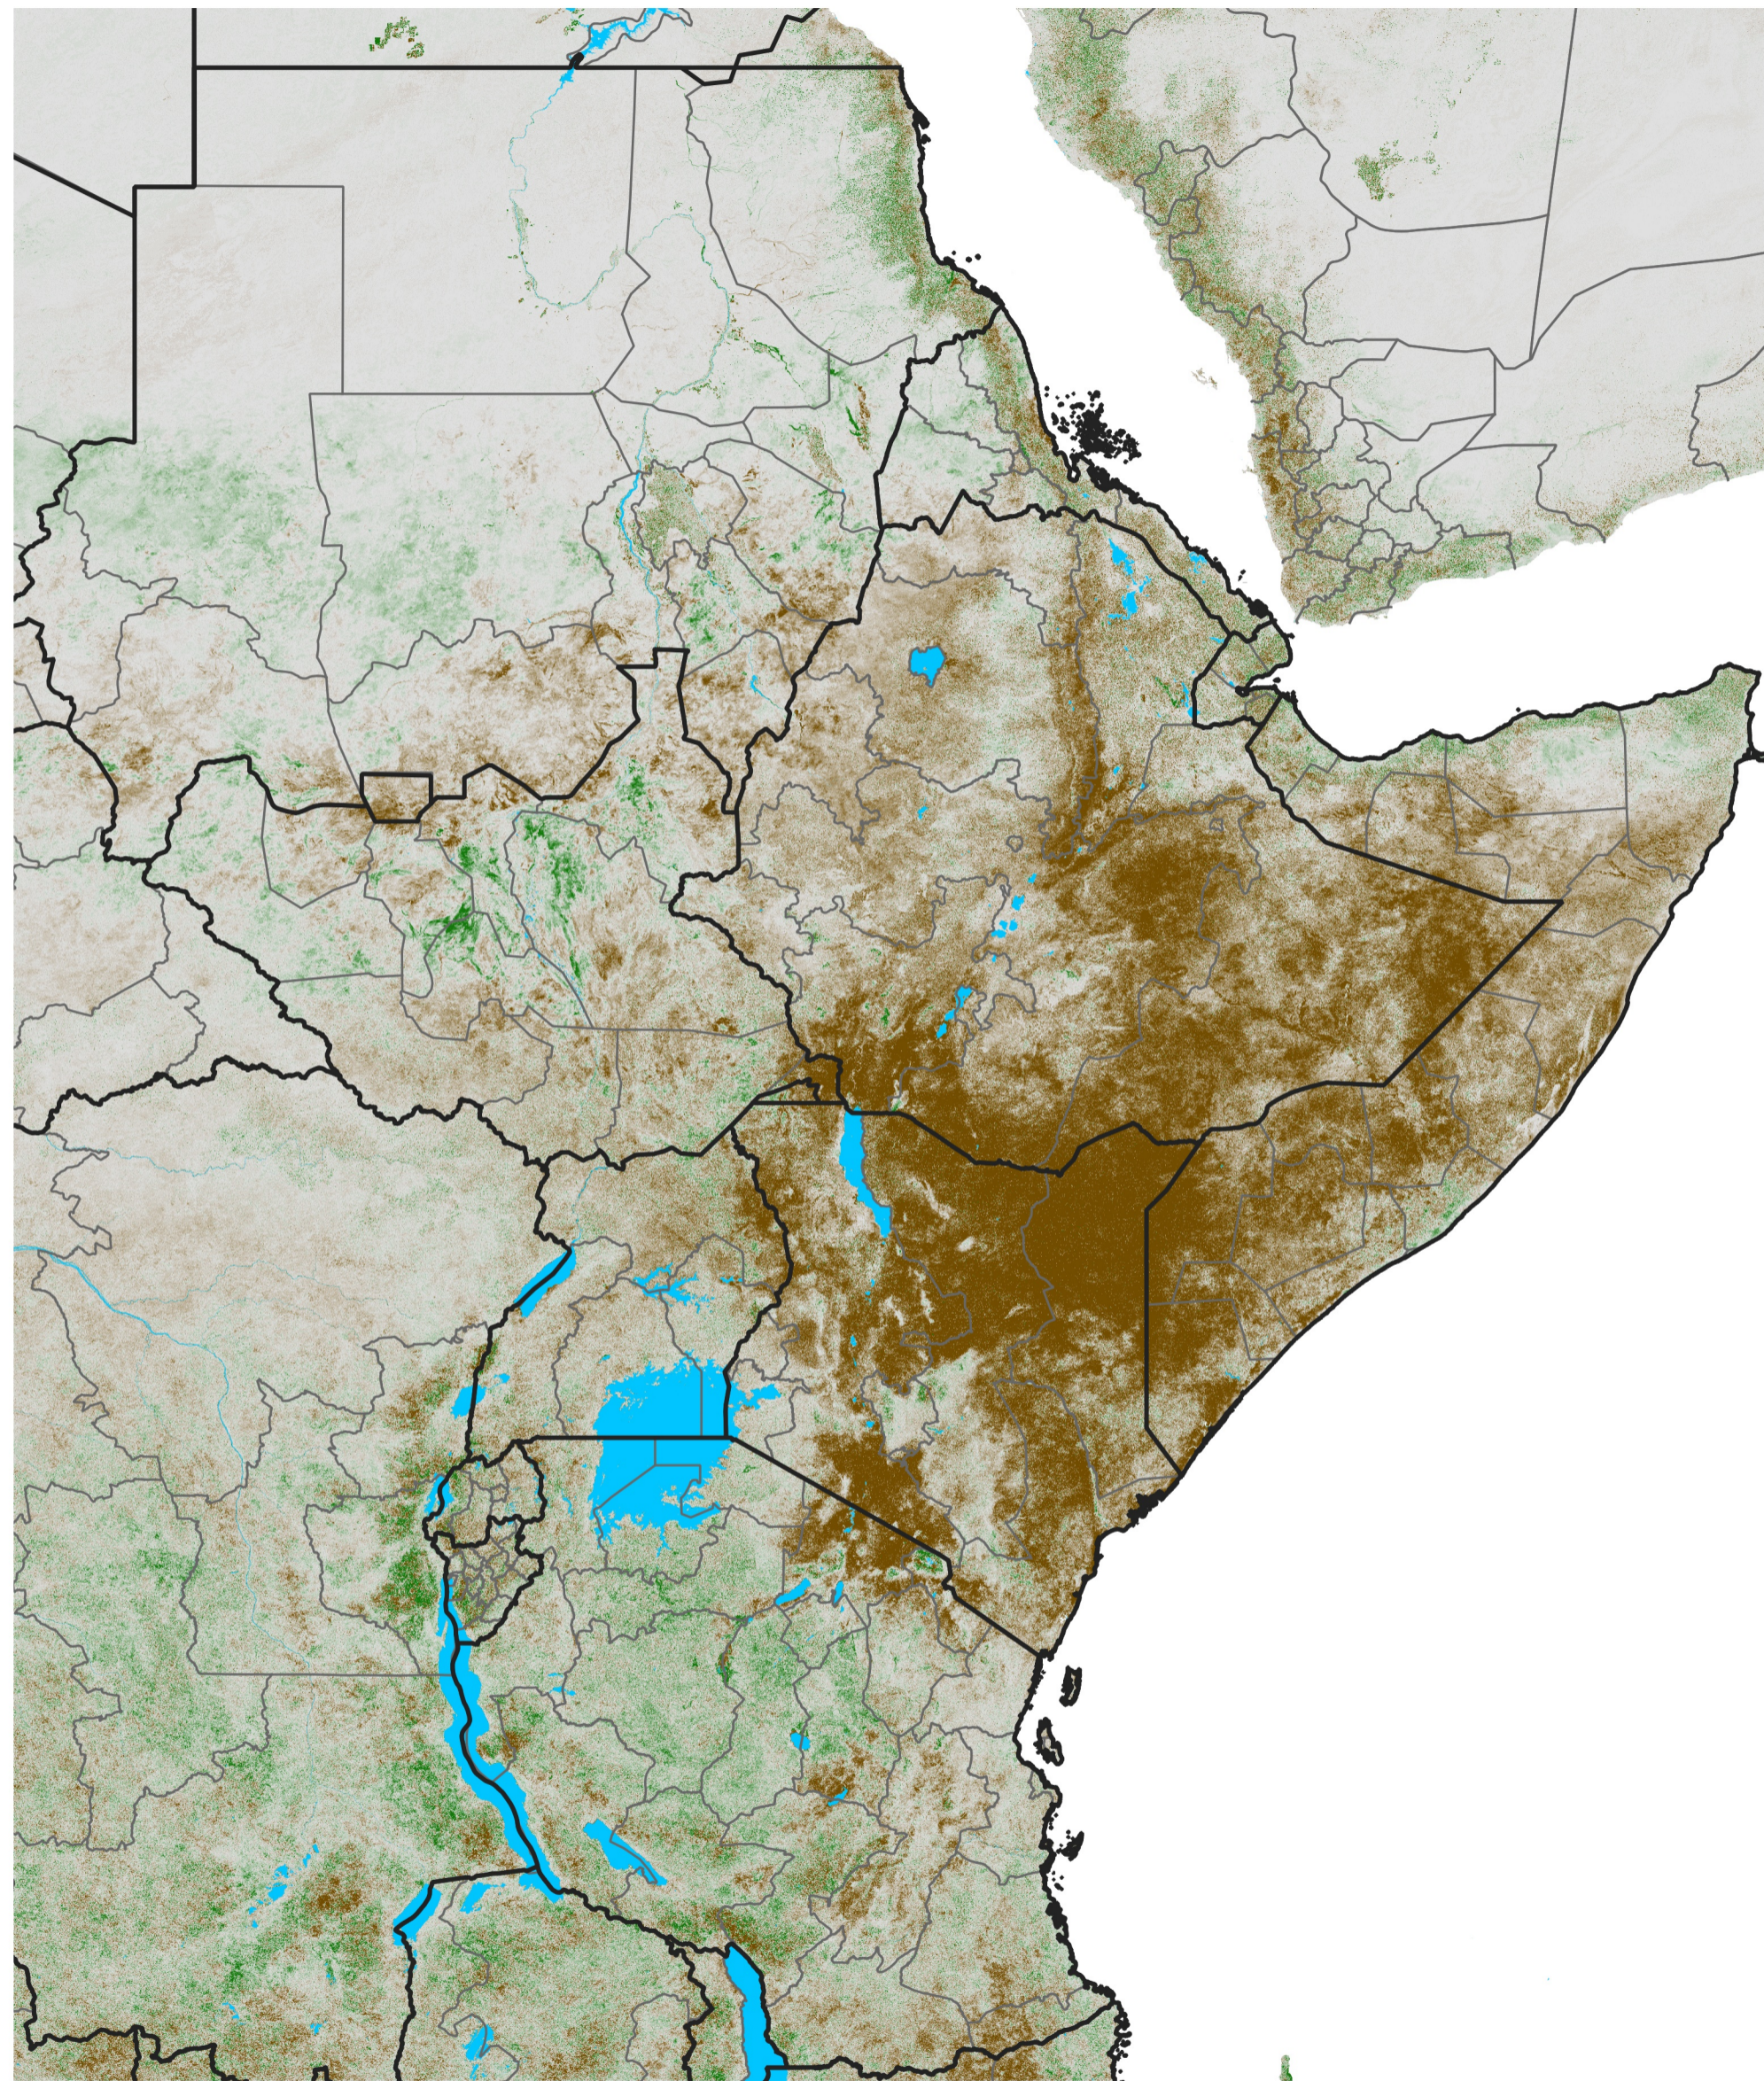

# East Africa NDVI Difference

2021 minus 2020

Period 02 / Jan 01 - 10, 2021

## NDVI Difference

< -0.3   -0.2   -0.1   -0.05   0.05   0.1   0.2   >0.3

Negative

No Difference

Positive