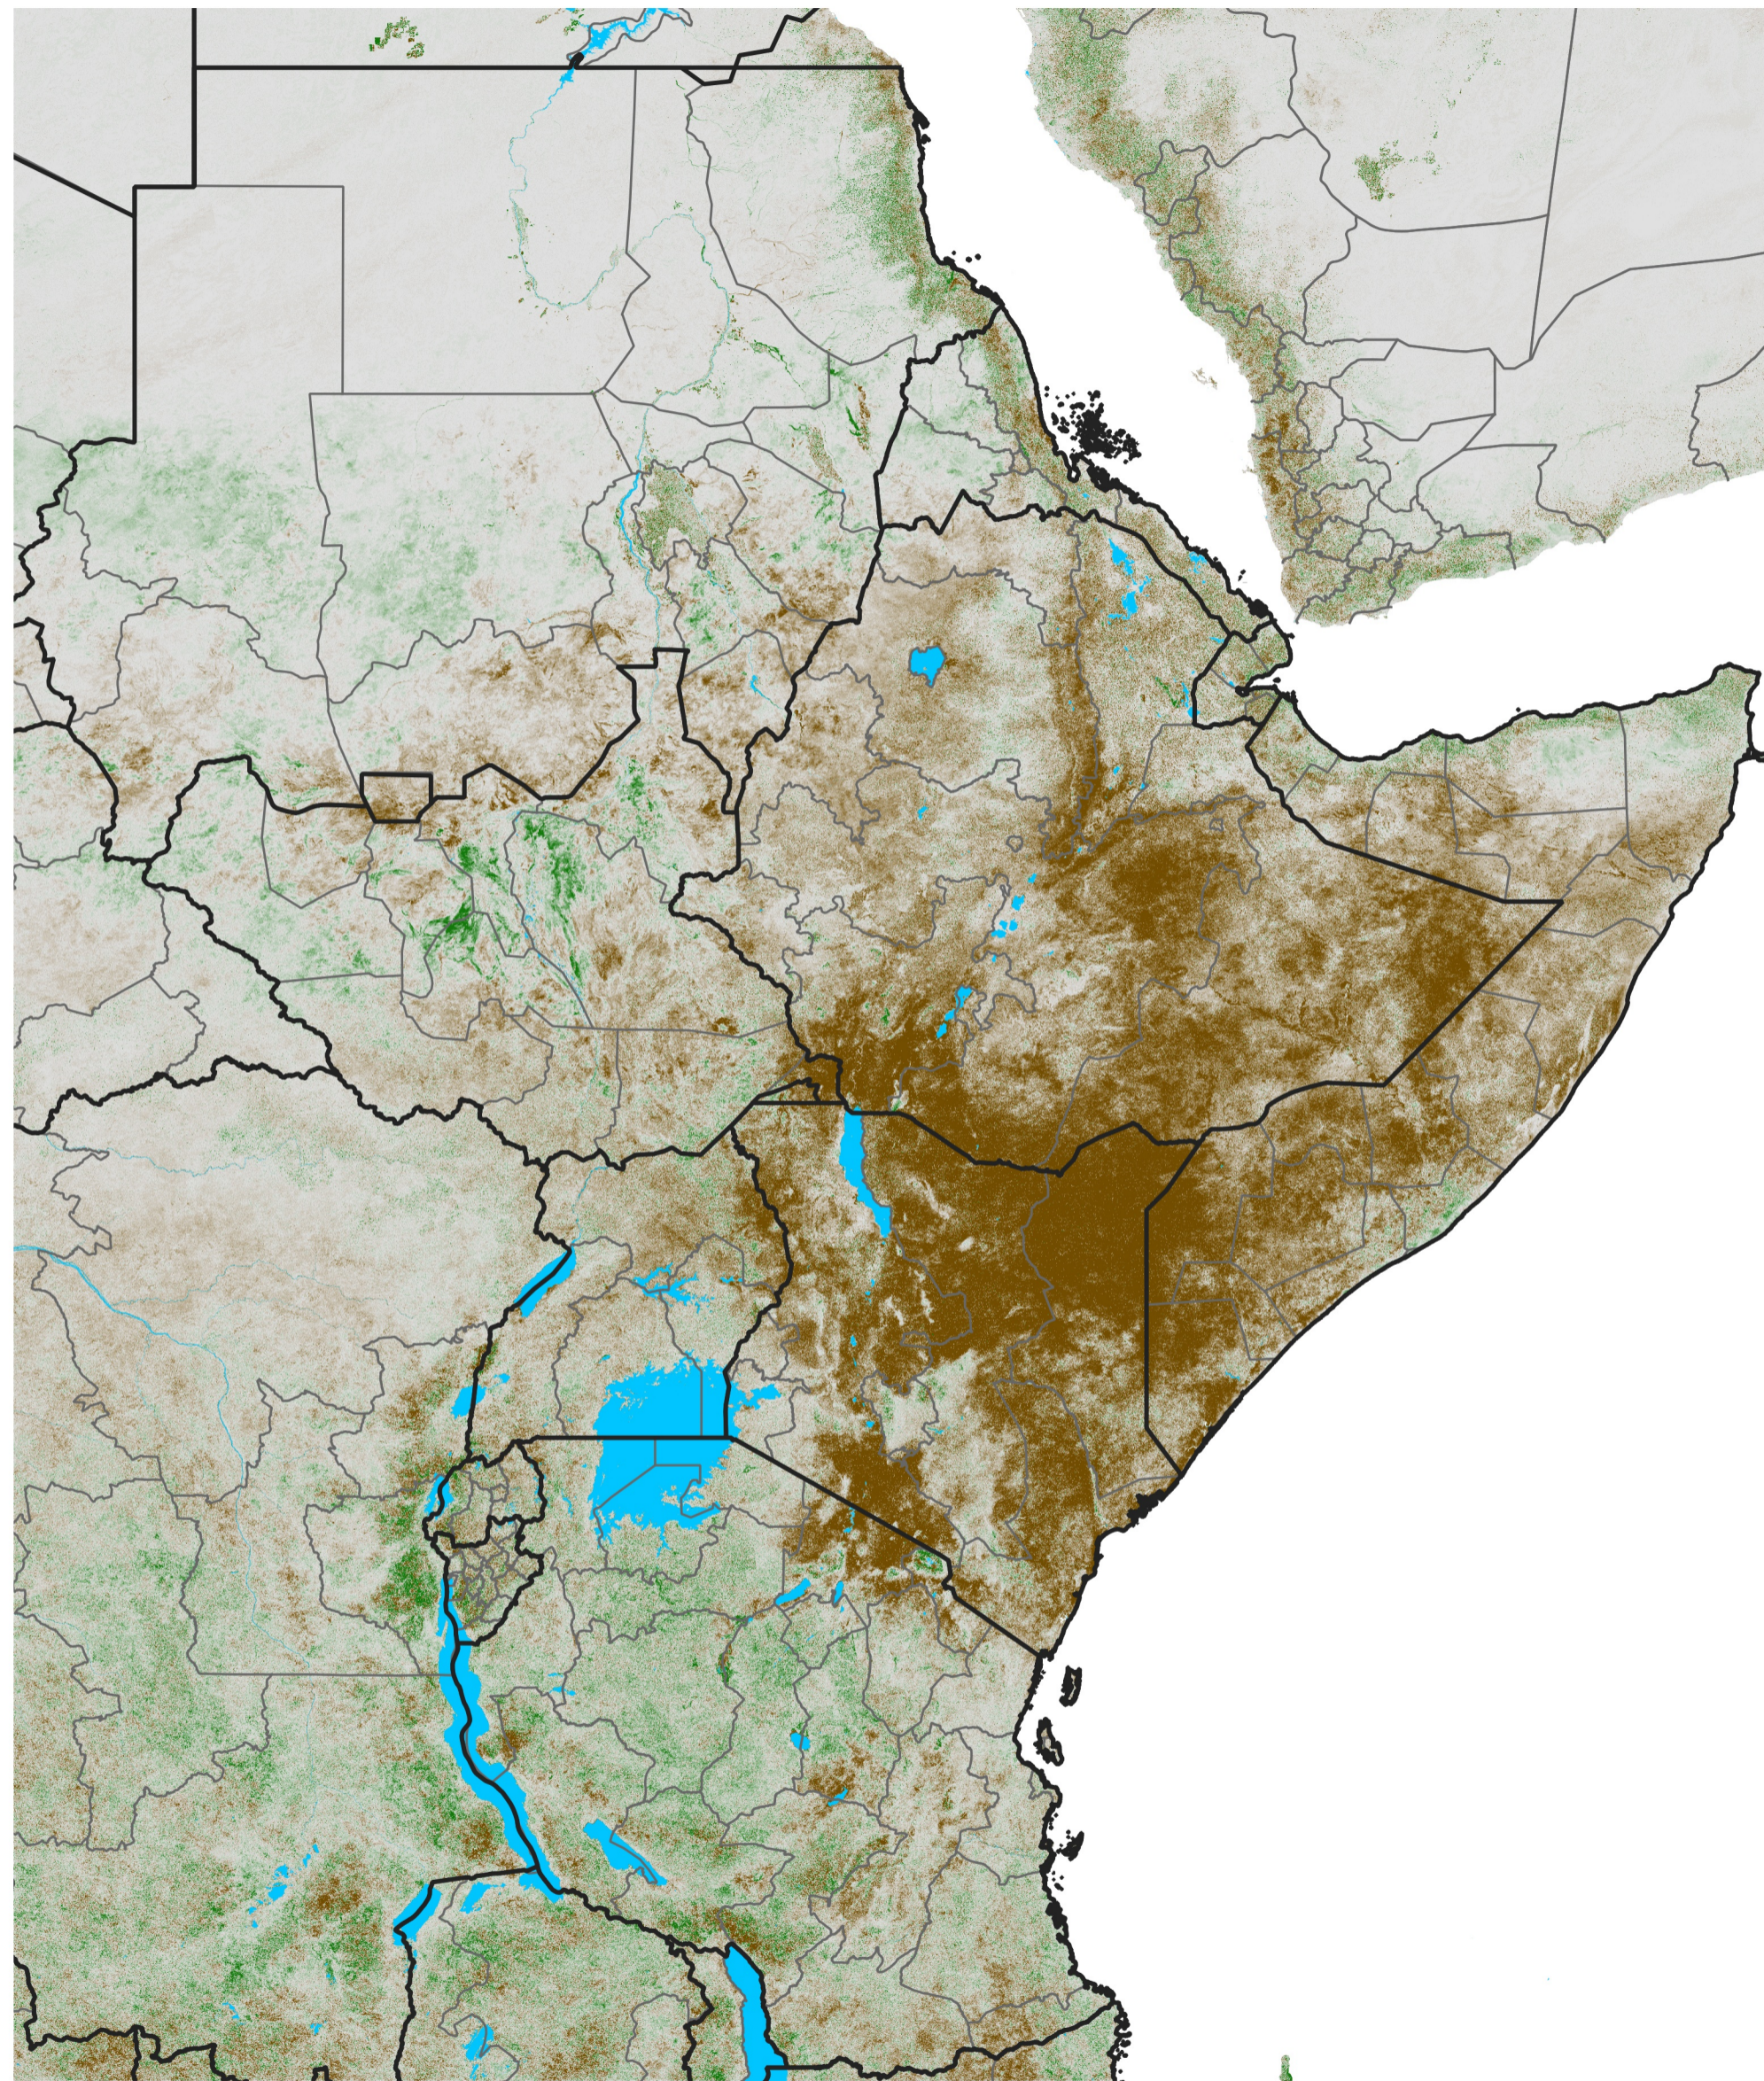

East Africa NDVI Difference

2021 minus 2020

Period 03 / Jan 06 - 15, 2021

NDVI Difference

< -0.3 -0.2 -0.1 -0.05 0.05 0.1 0.2 >0.3

Negative

No Difference

Positive