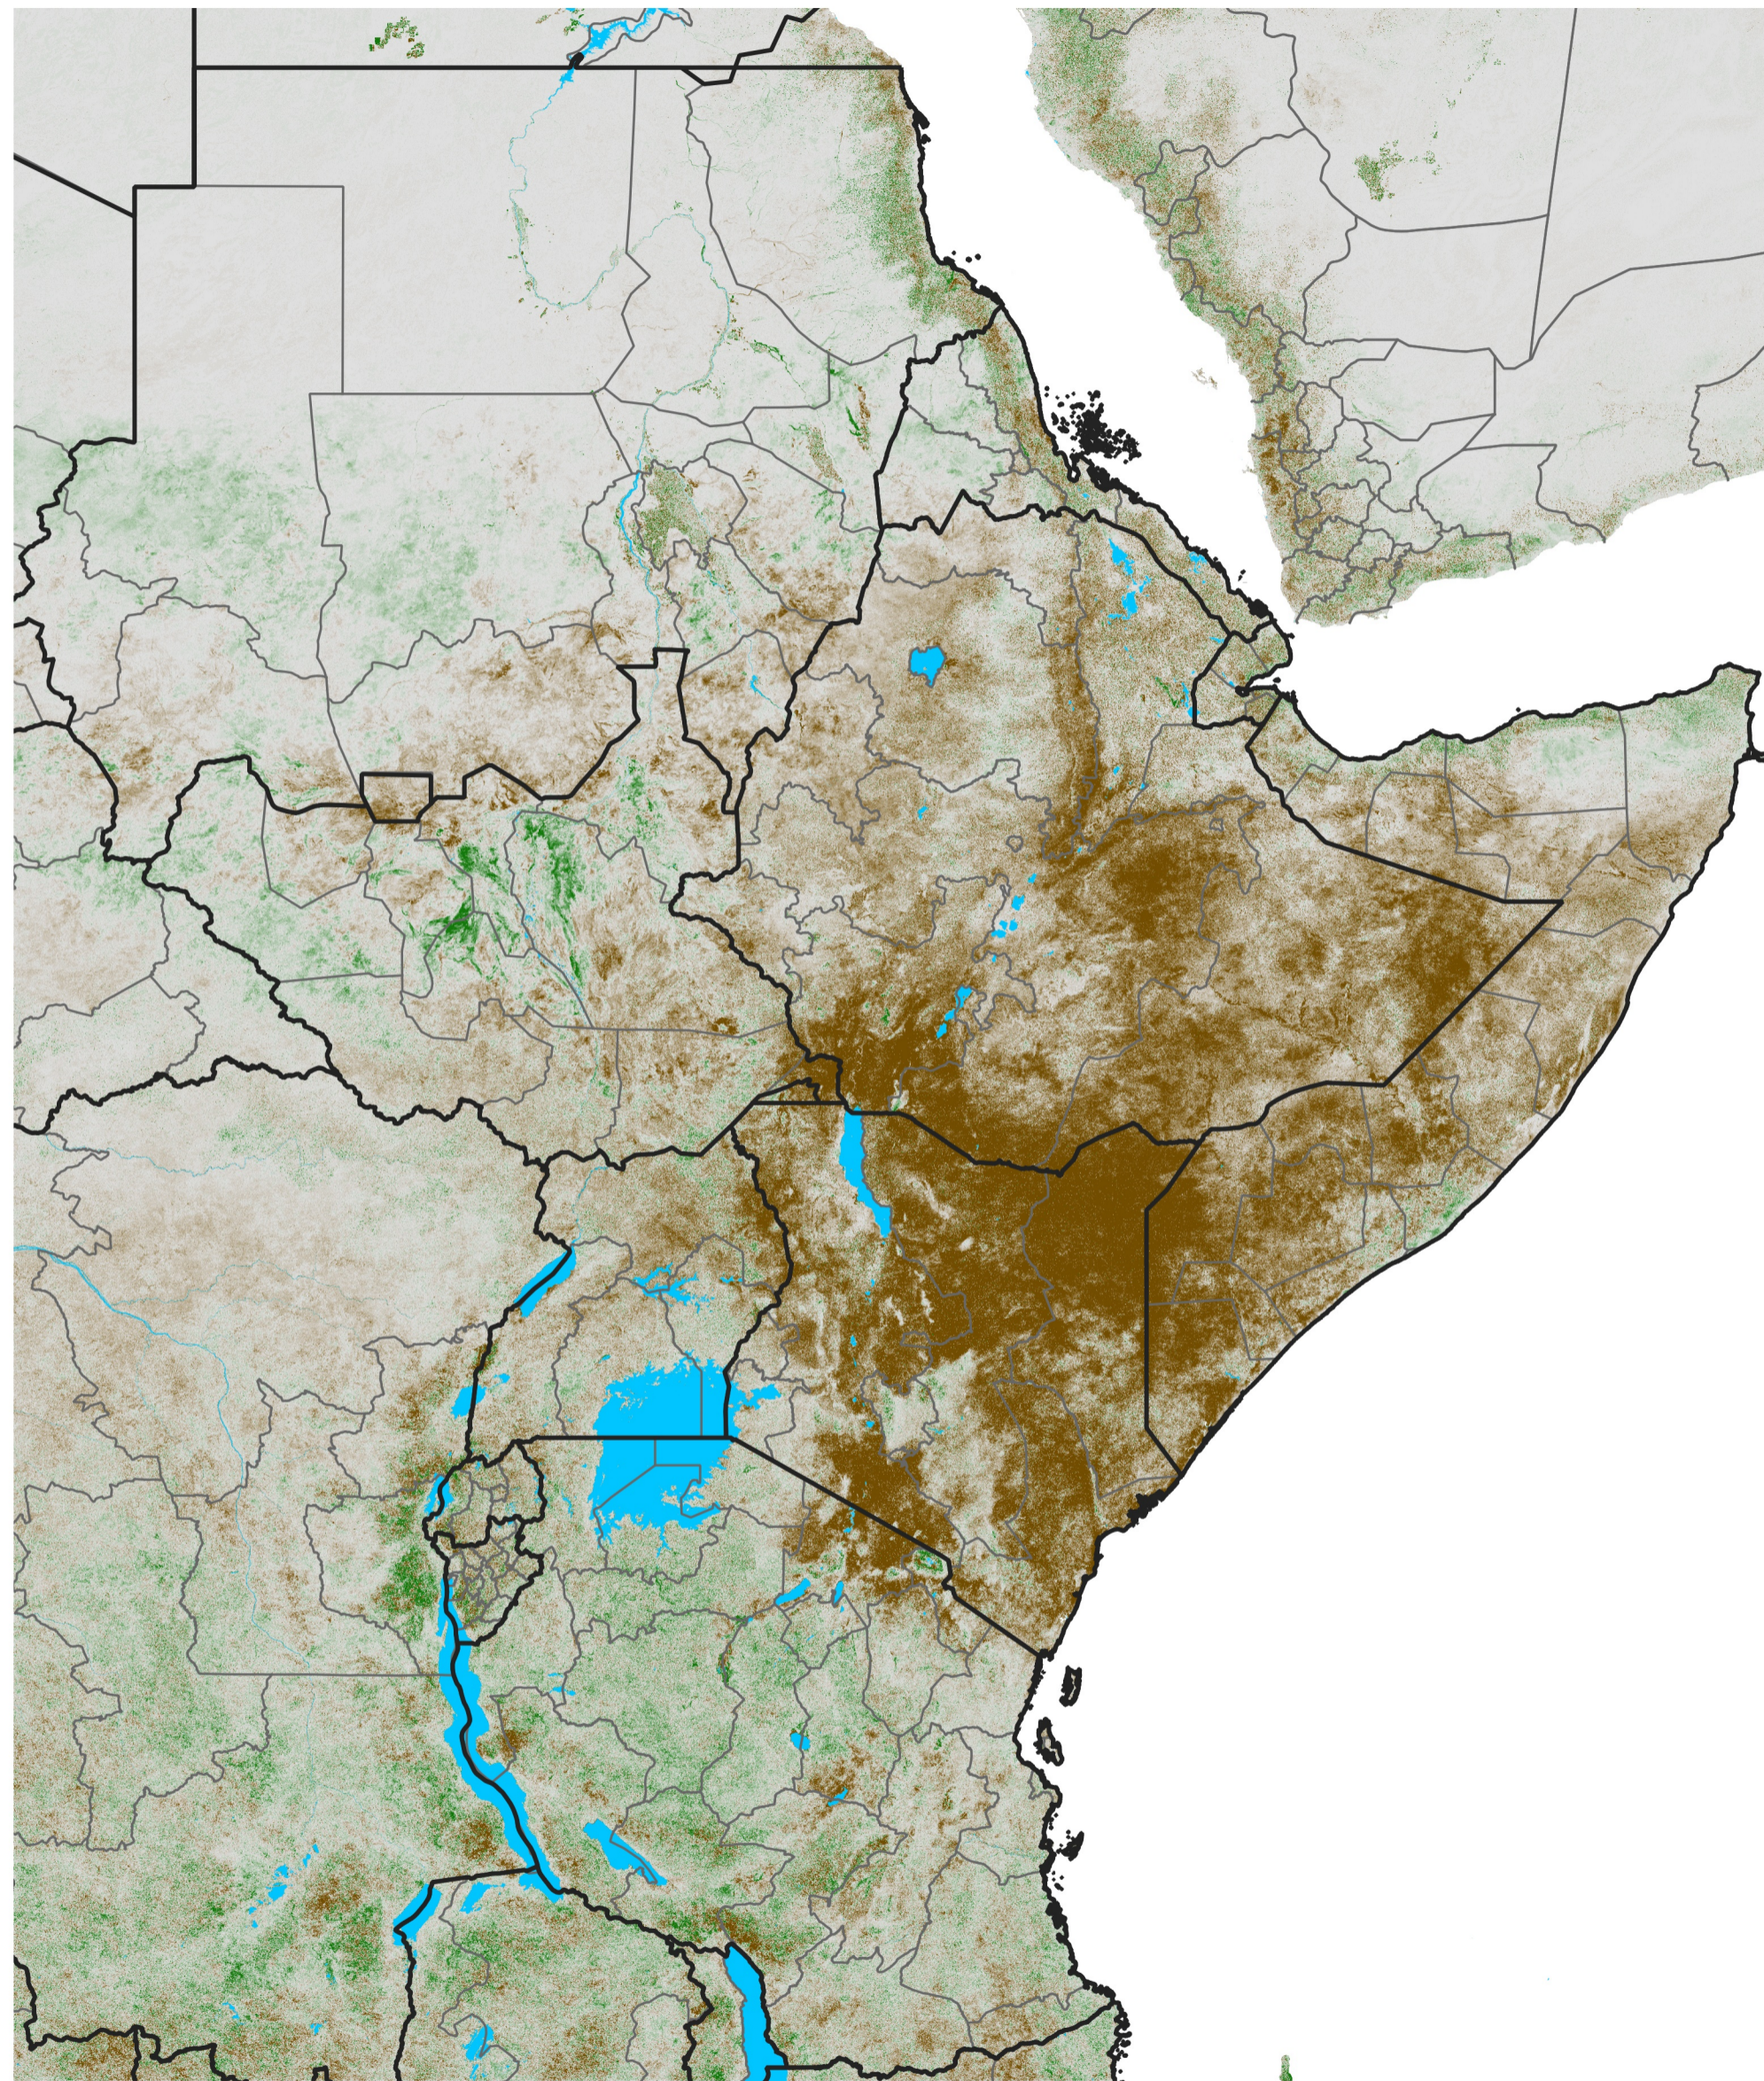

East Africa NDVI Difference

2021 minus 2020

Period 04 / Jan 11 - 20, 2021

NDVI Difference

< -0.3 -0.2 -0.1 -0.05 0.05 0.1 0.2 >0.3

Negative

No Difference

Positive