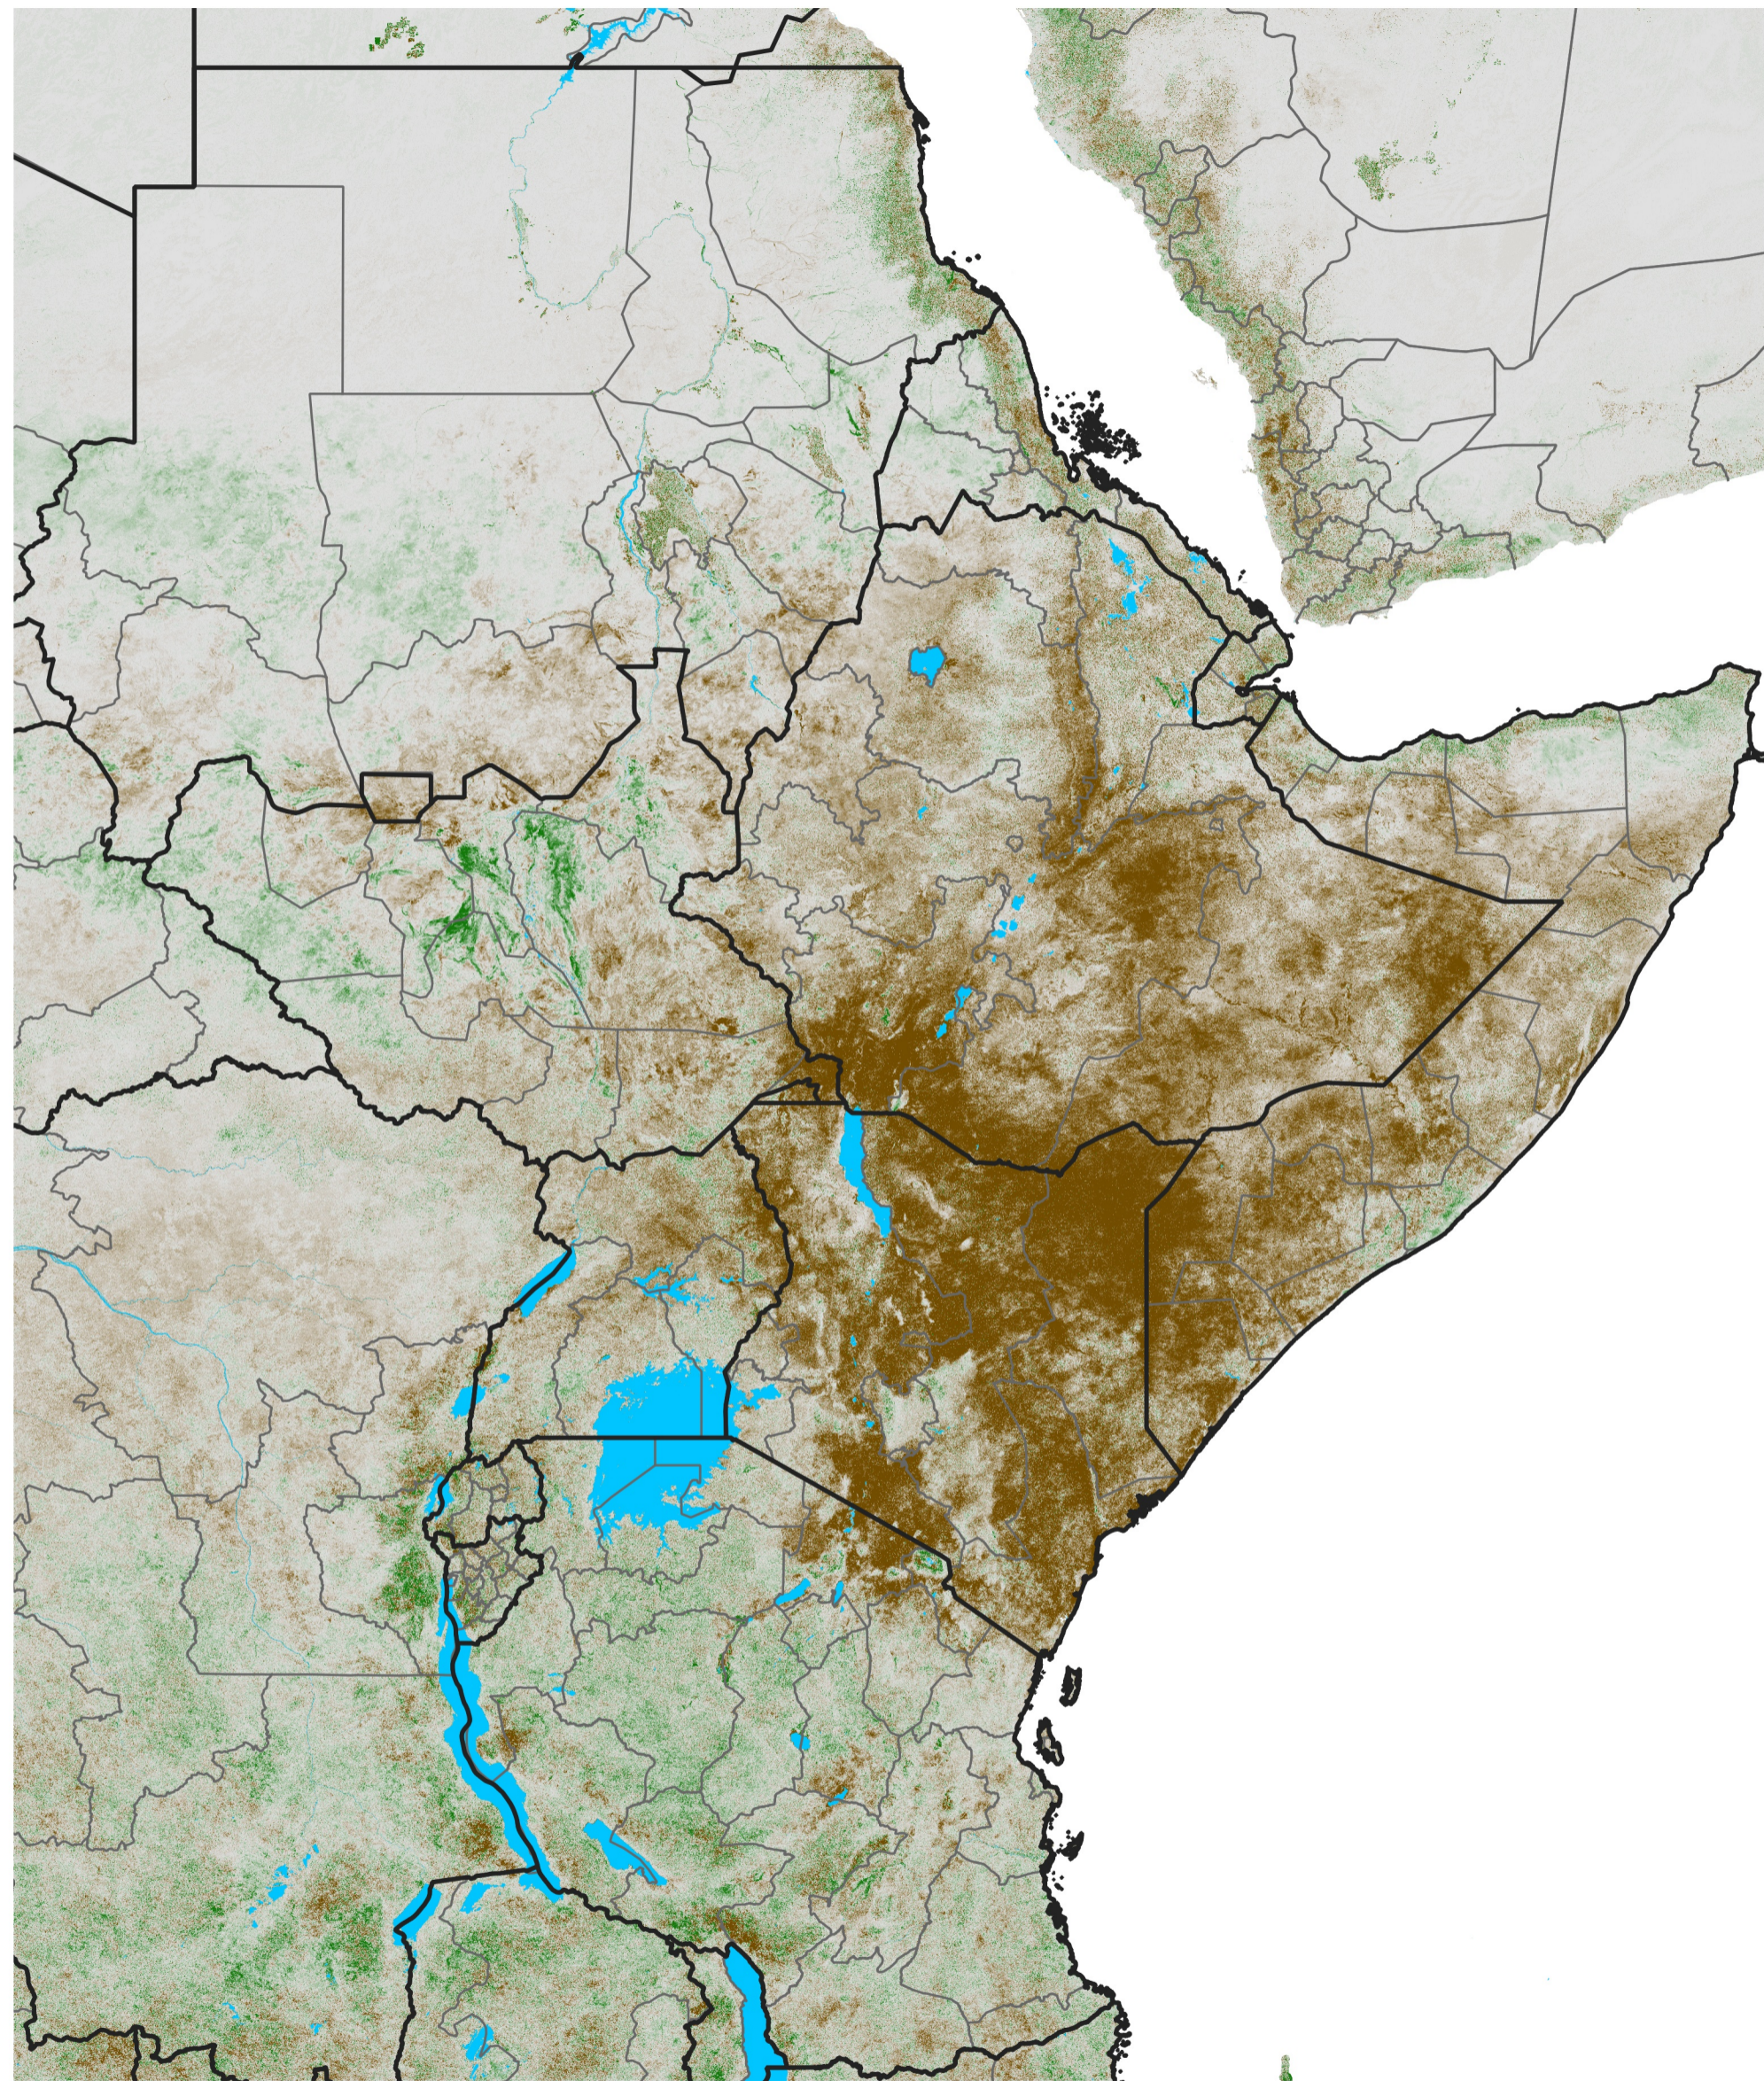

# East Africa NDVI Difference

2021 minus 2020

Period 05 / Jan 16 - 25, 2021

## NDVI Difference

< -0.3   -0.2   -0.1   -0.05   0.05   0.1   0.2   >0.3

Negative

No Difference

Positive