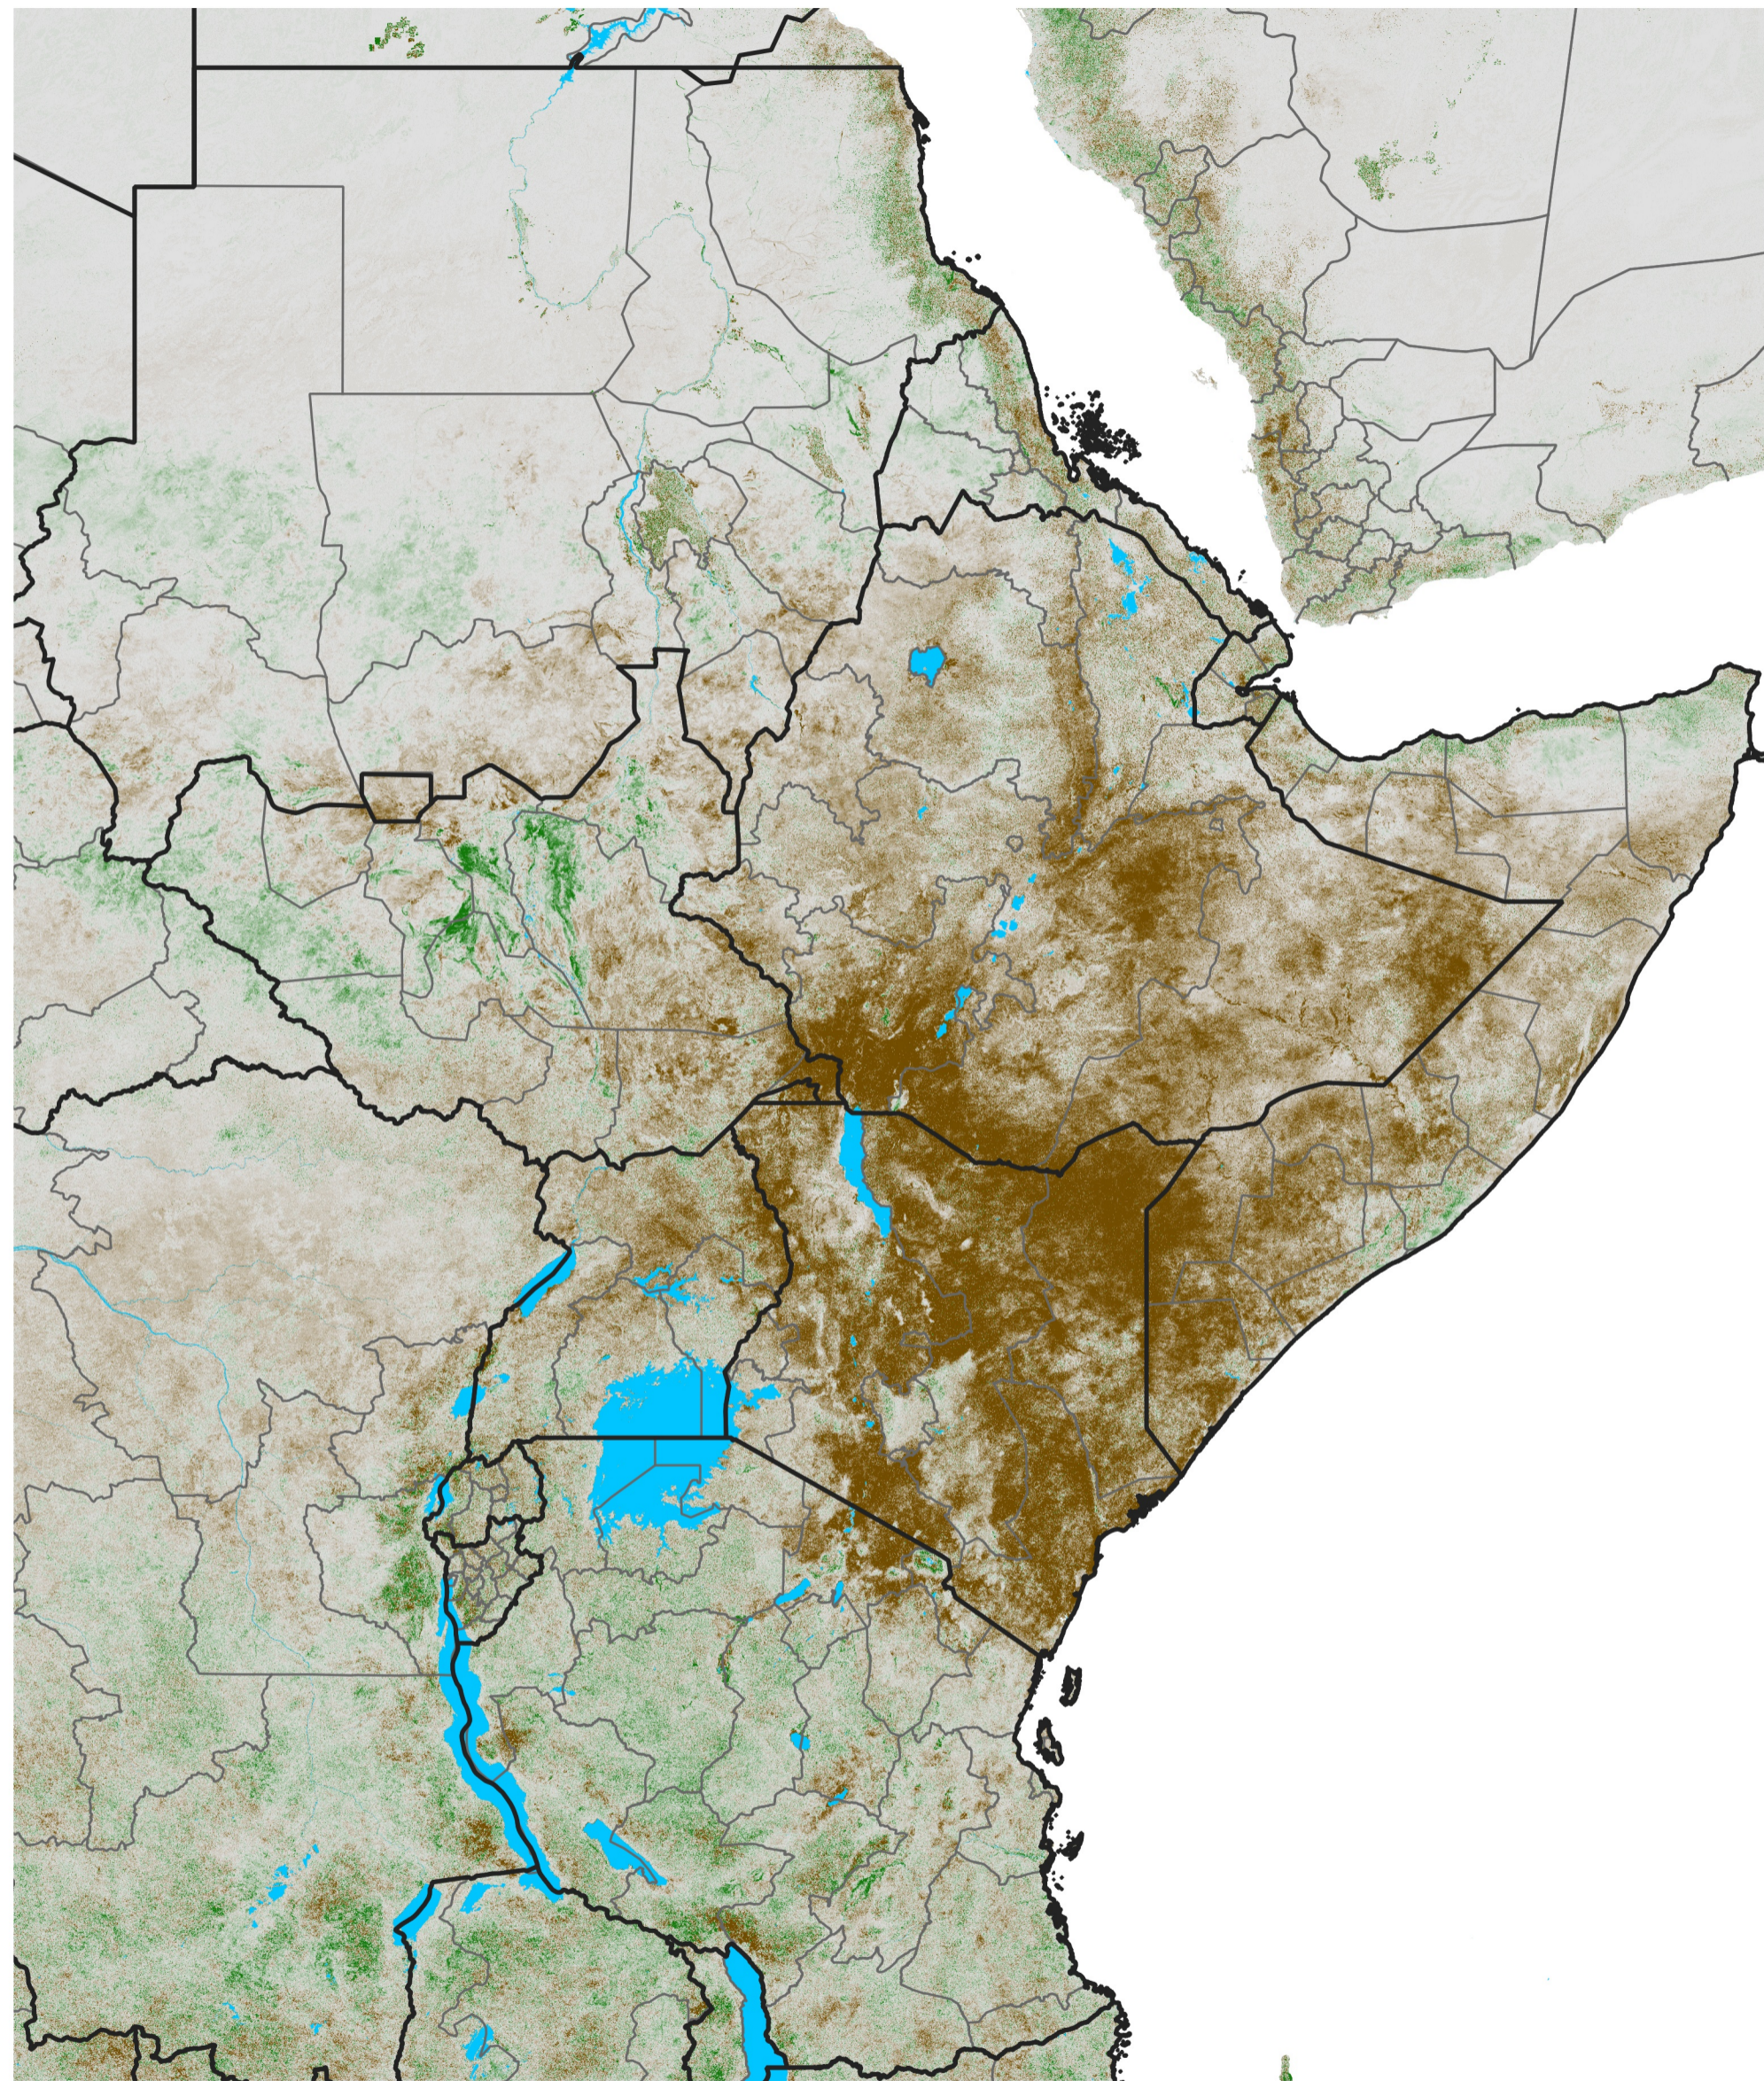

East Africa NDVI Difference

2021 minus 2020

Period 06 / Jan 21 - 31, 2021

NDVI Difference

< -0.3 -0.2 -0.1 -0.05 0.05 0.1 0.2 >0.3

Negative

No Difference

Positive