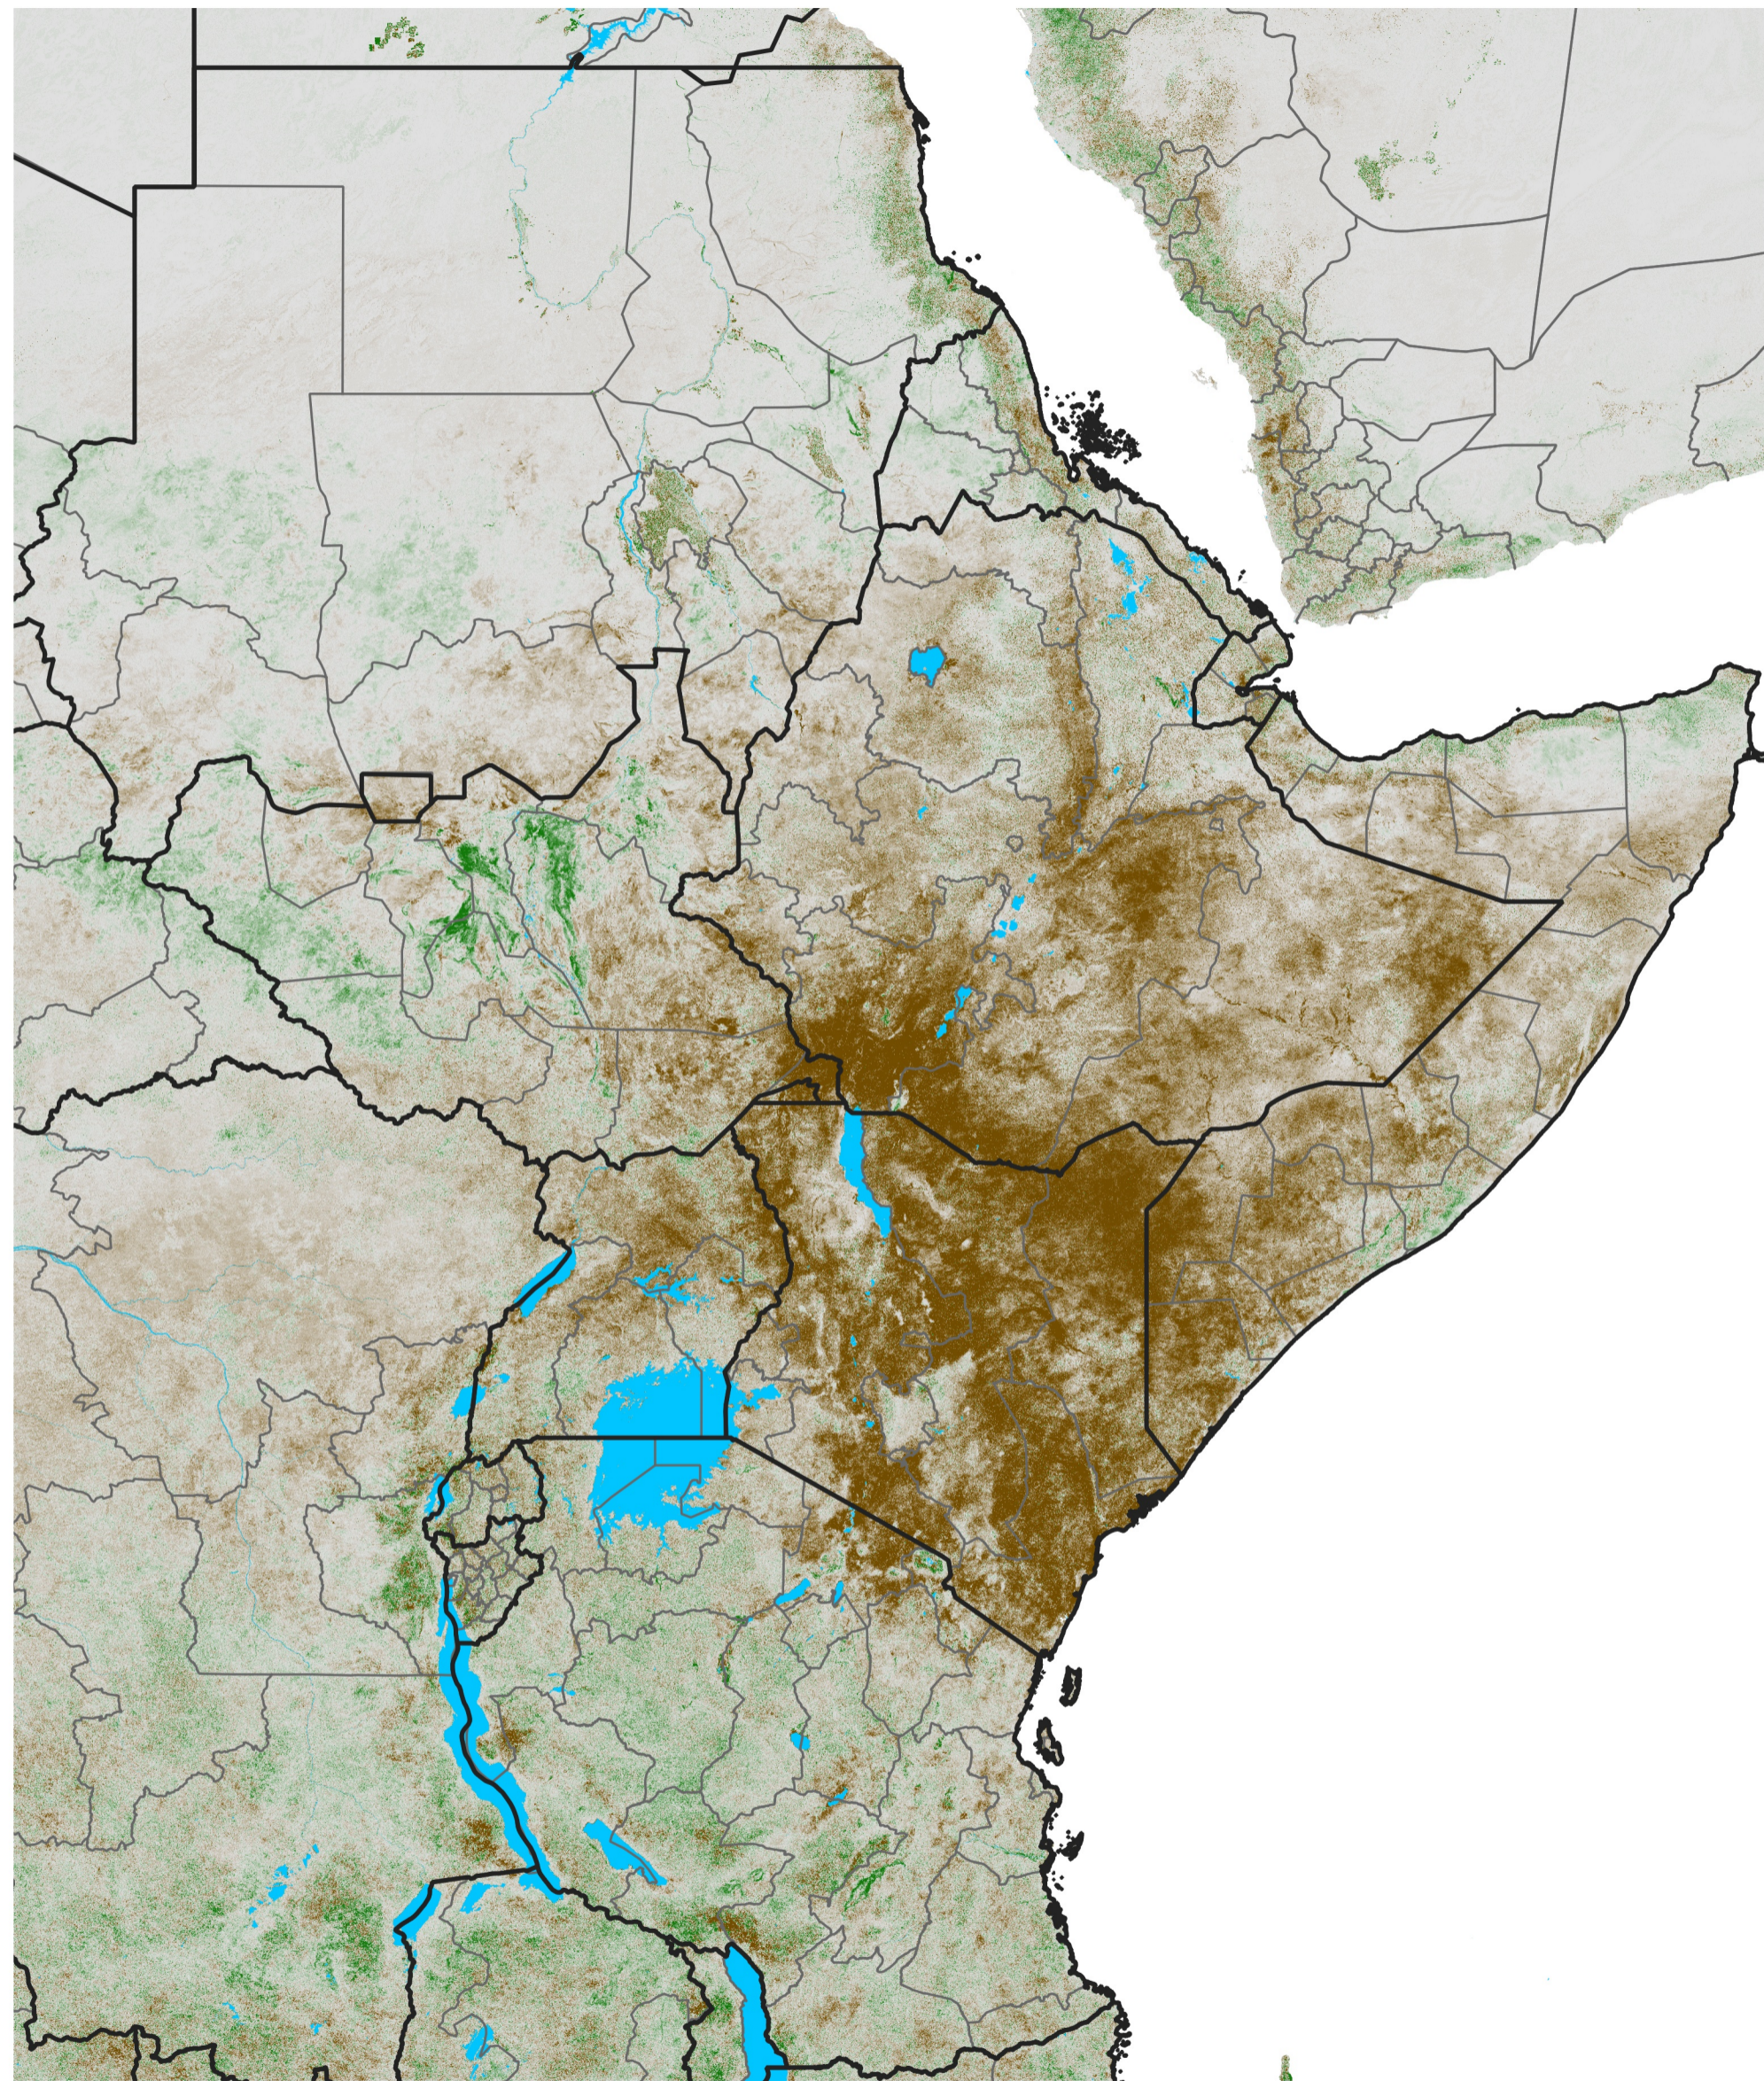

East Africa NDVI Difference

2021 minus 2020

Period 07 / Jan 26 - Feb 05, 2021

NDVI Difference

< -0.3 -0.2 -0.1 -0.05 0.05 0.1 0.2 >0.3

Negative

No Difference

Positive