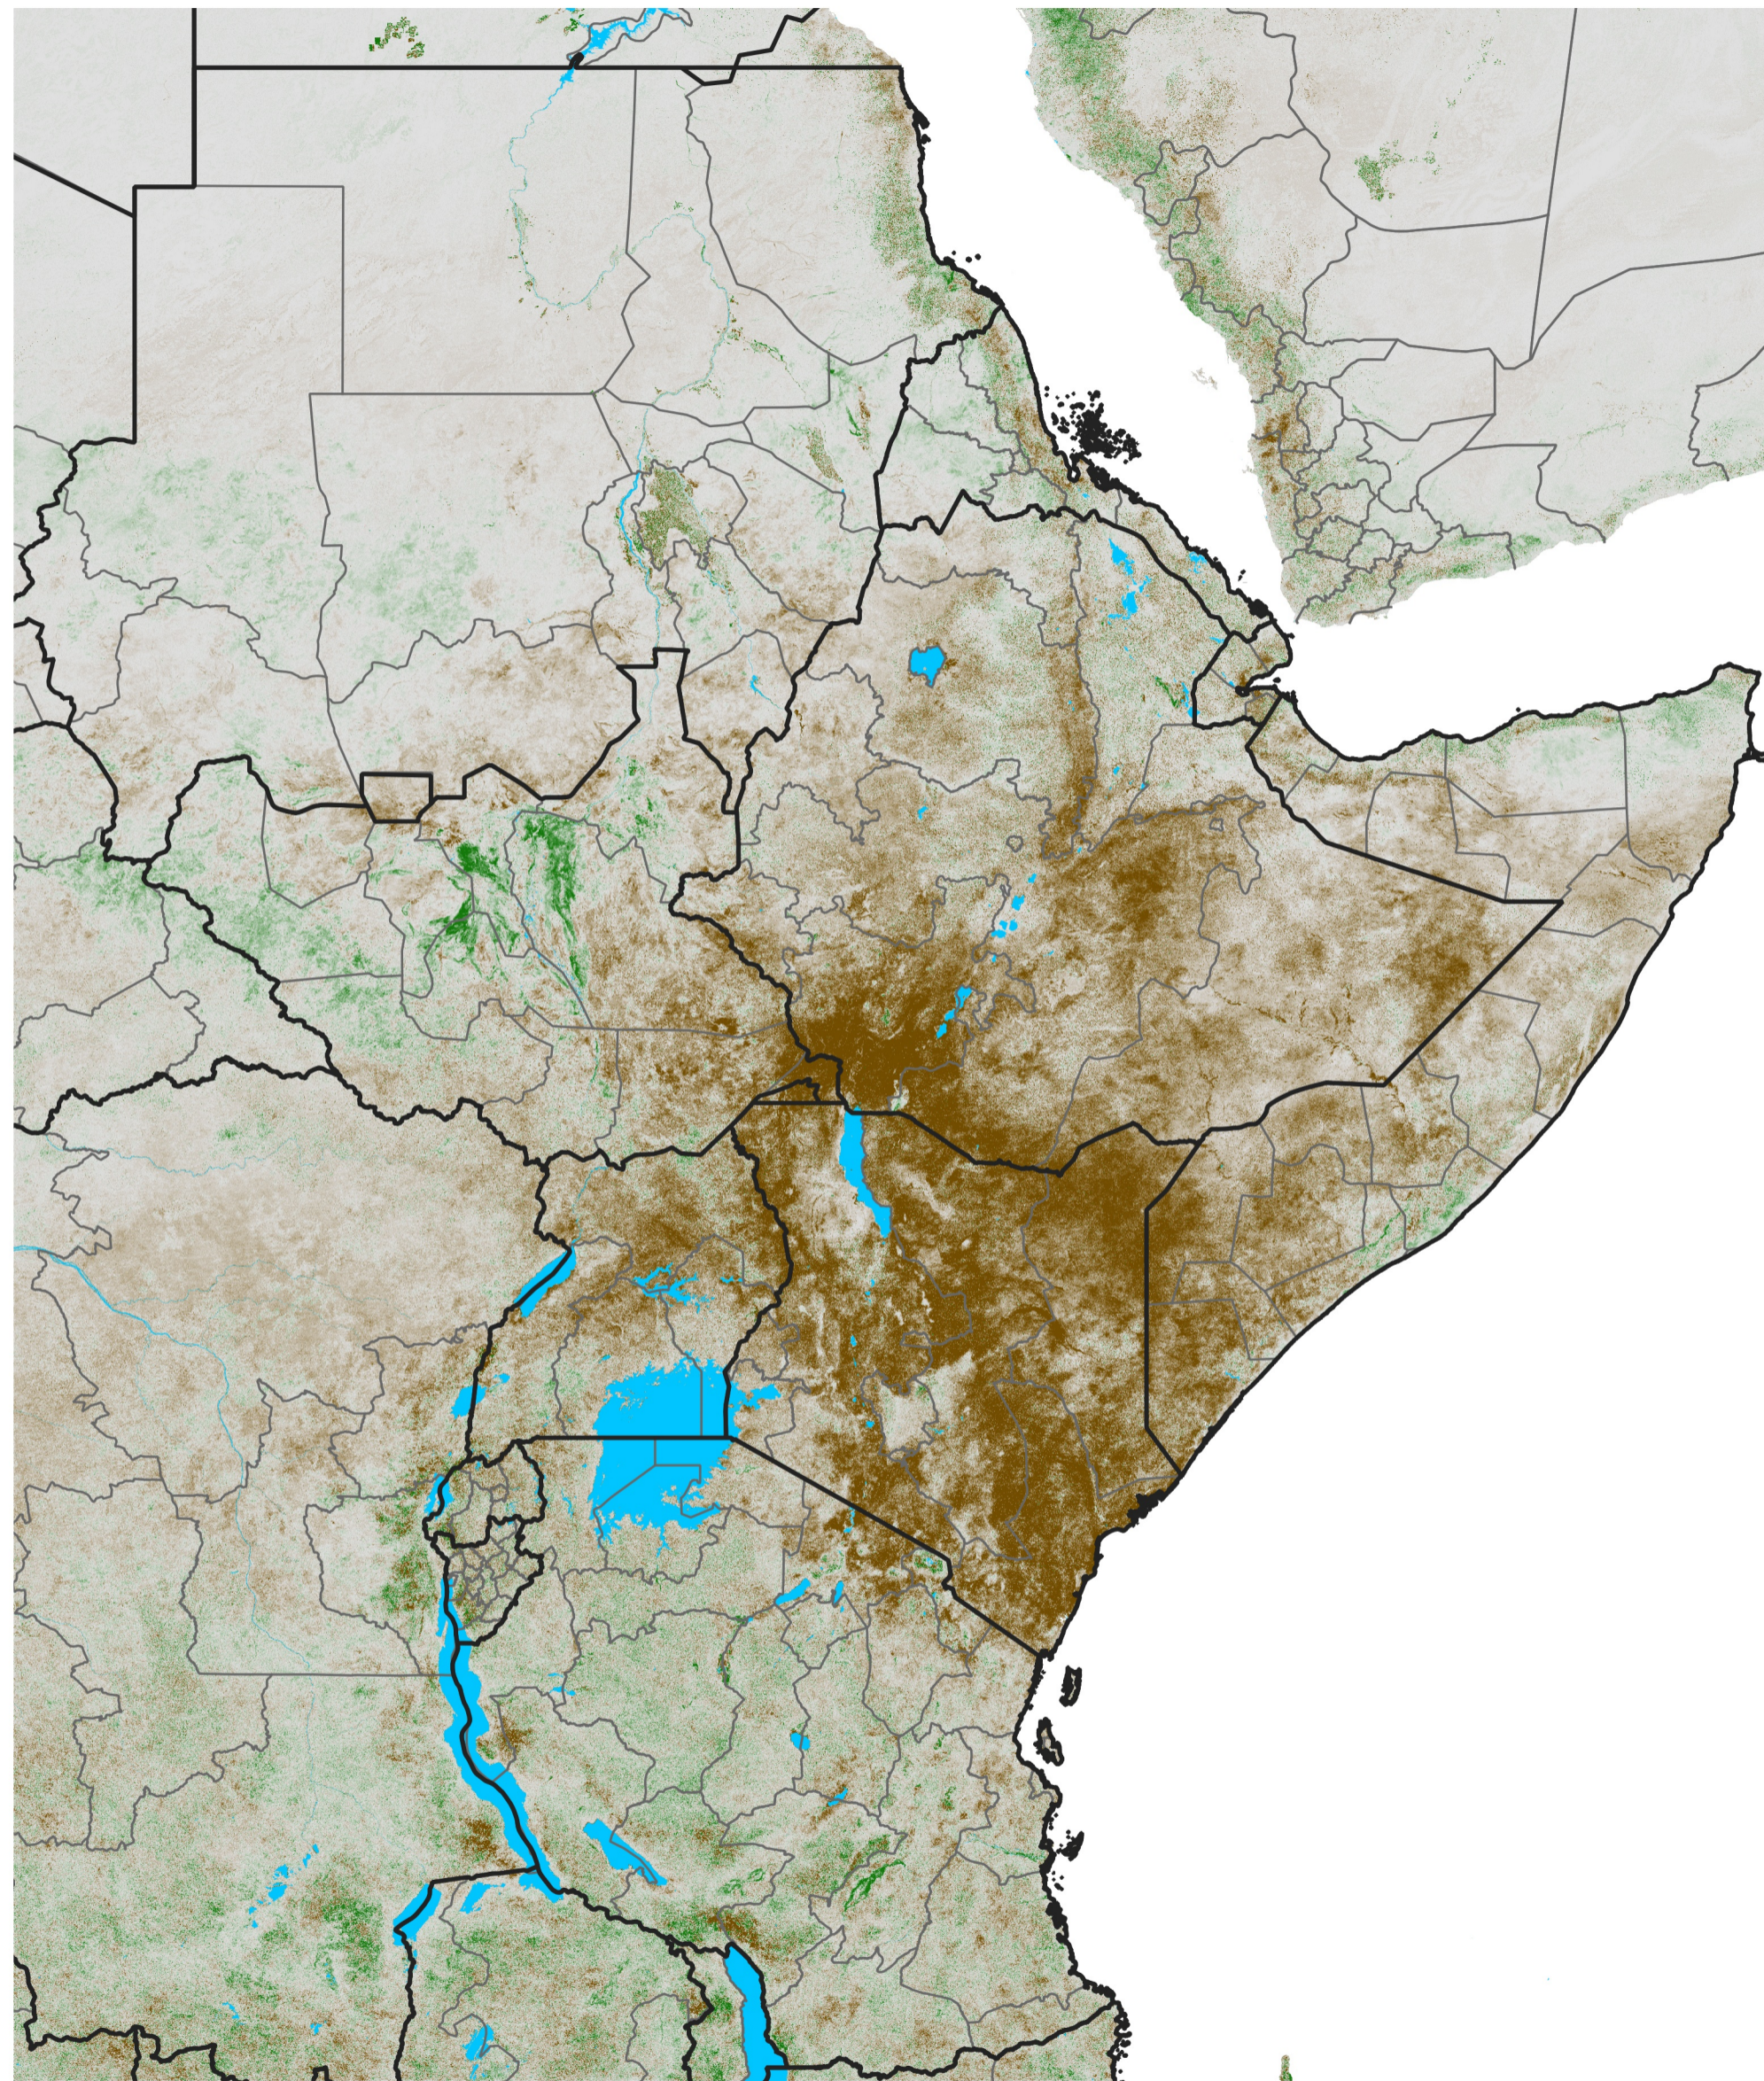

East Africa NDVI Difference

2021 minus 2020

Period 08 / Feb 01 - 10, 2021

NDVI Difference

< -0.3 -0.2 -0.1 -0.05 0.05 0.1 0.2 >0.3

Negative

No Difference

Positive