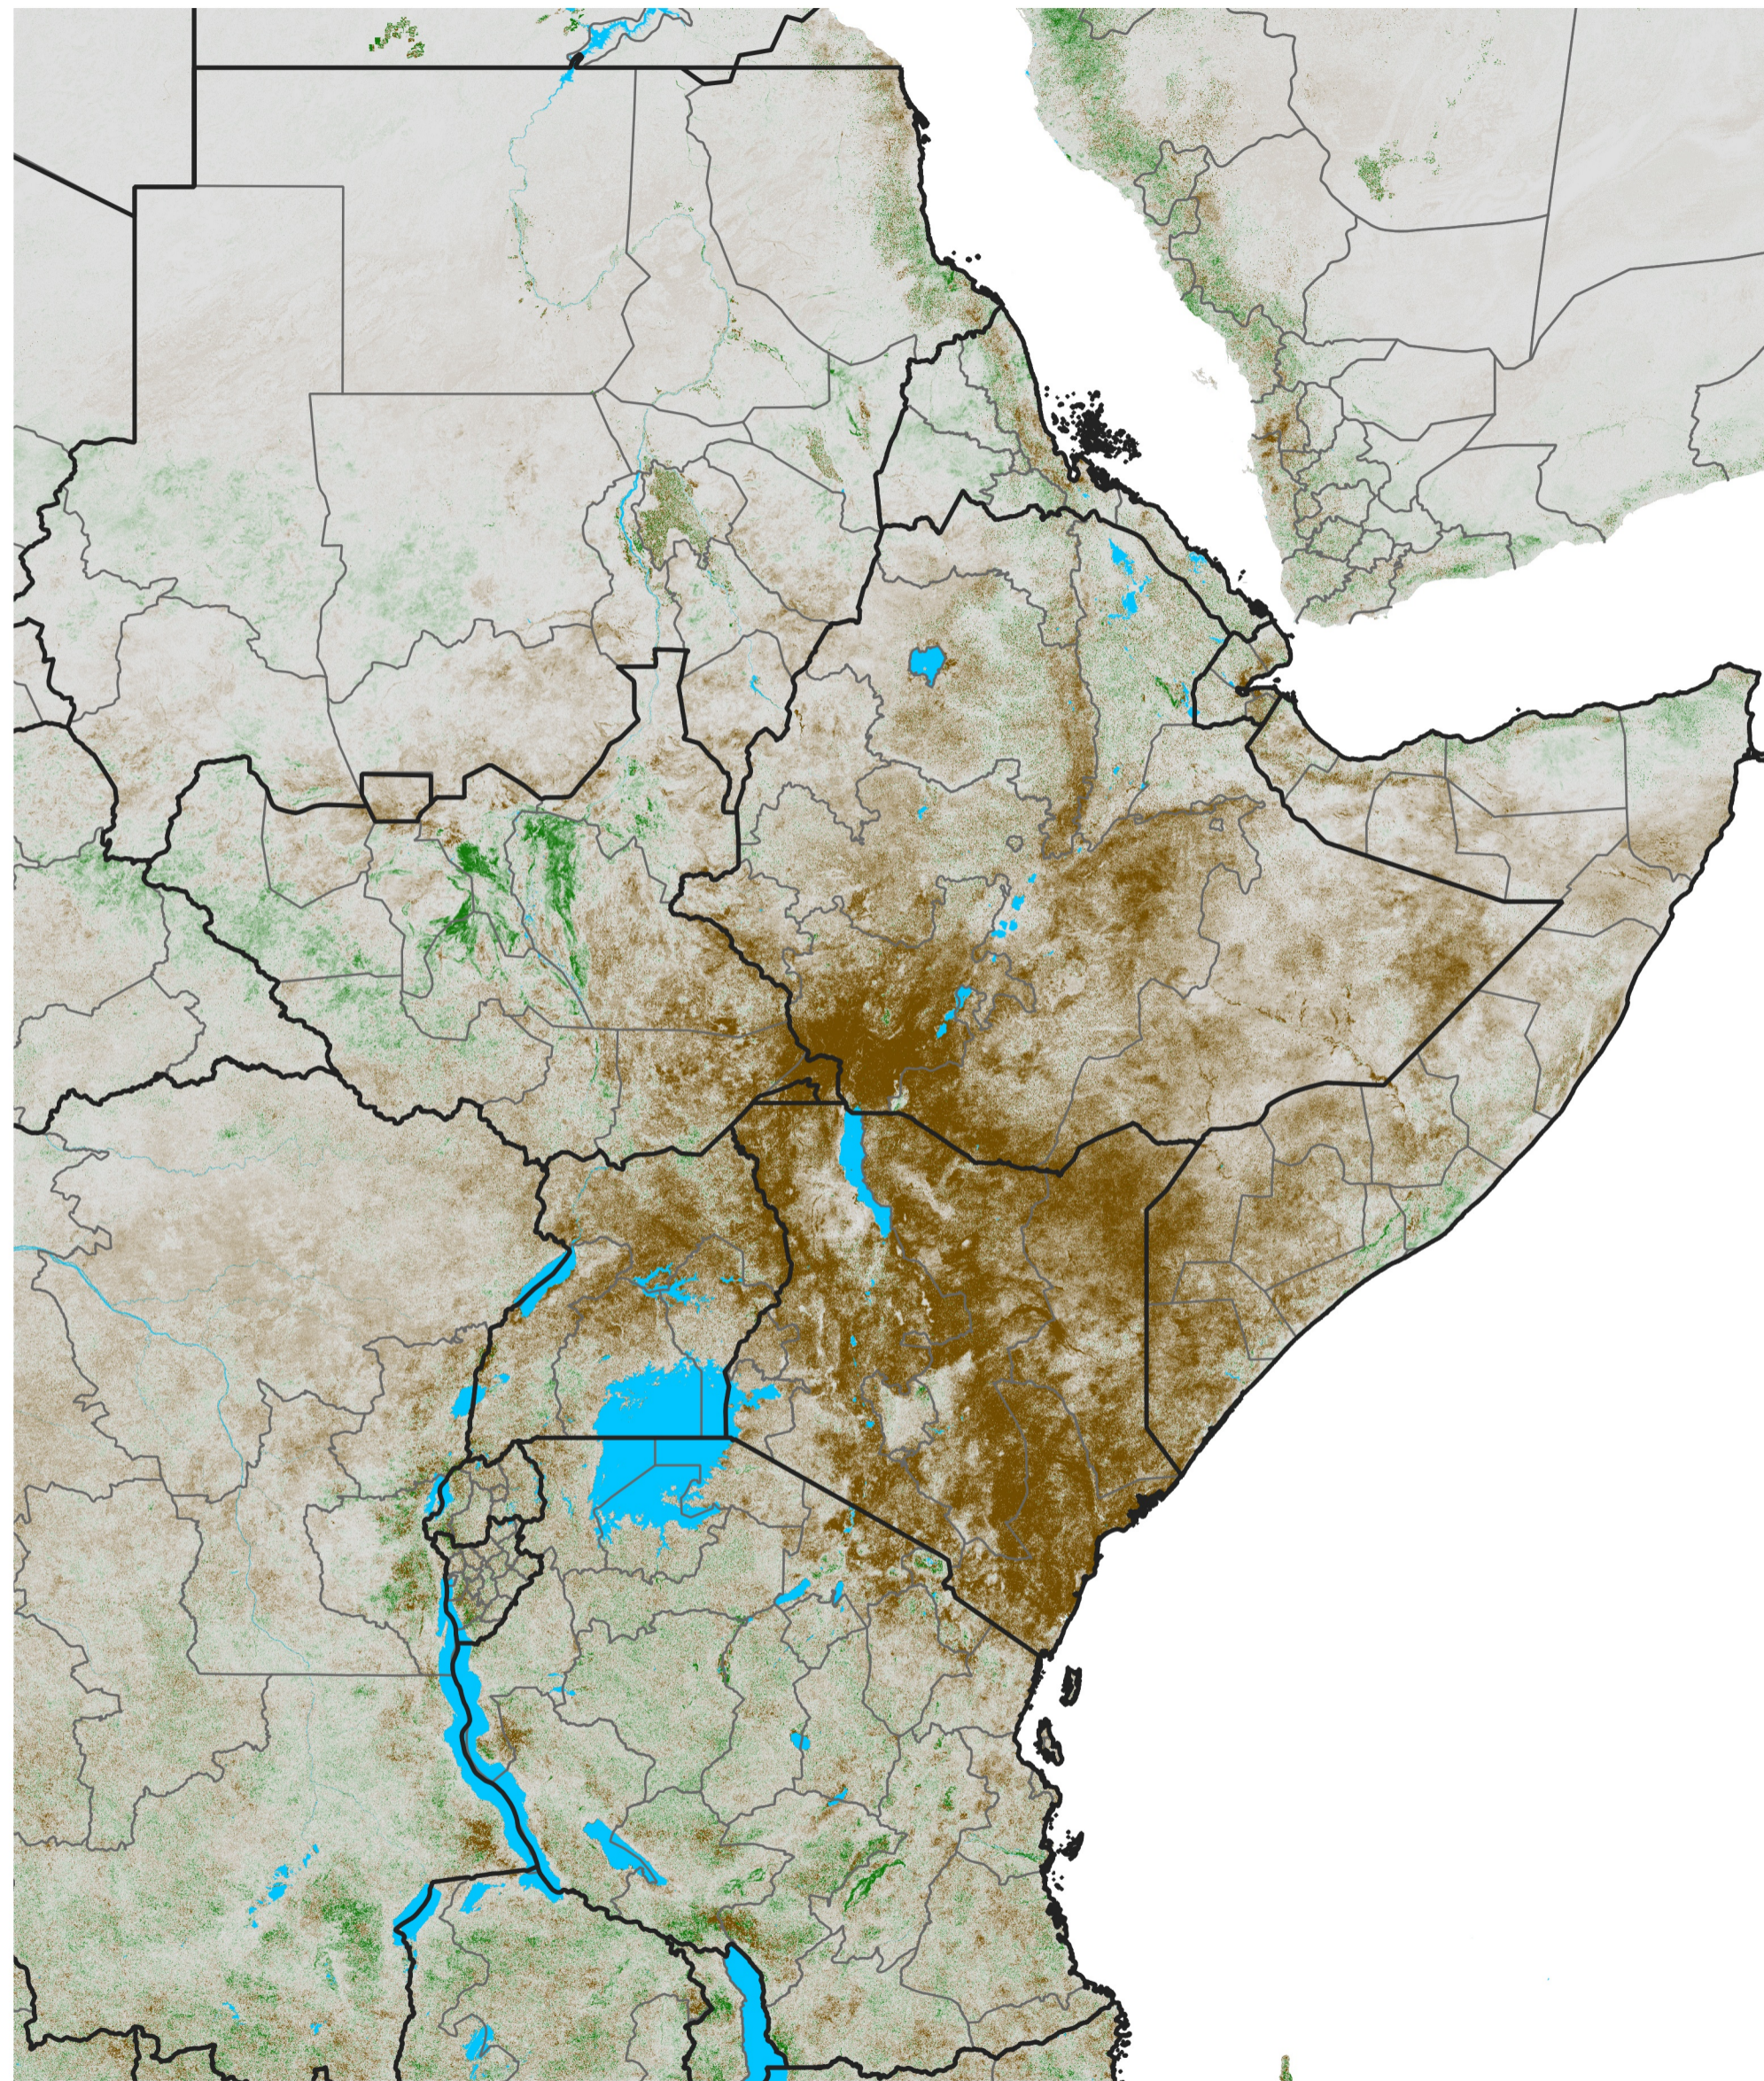

# East Africa NDVI Difference

2021 minus 2020

Period 09 / Feb 06 - 15, 2021

## NDVI Difference

< -0.3   -0.2   -0.1   -0.05   0.05   0.1   0.2   >0.3

Negative

No Difference

Positive