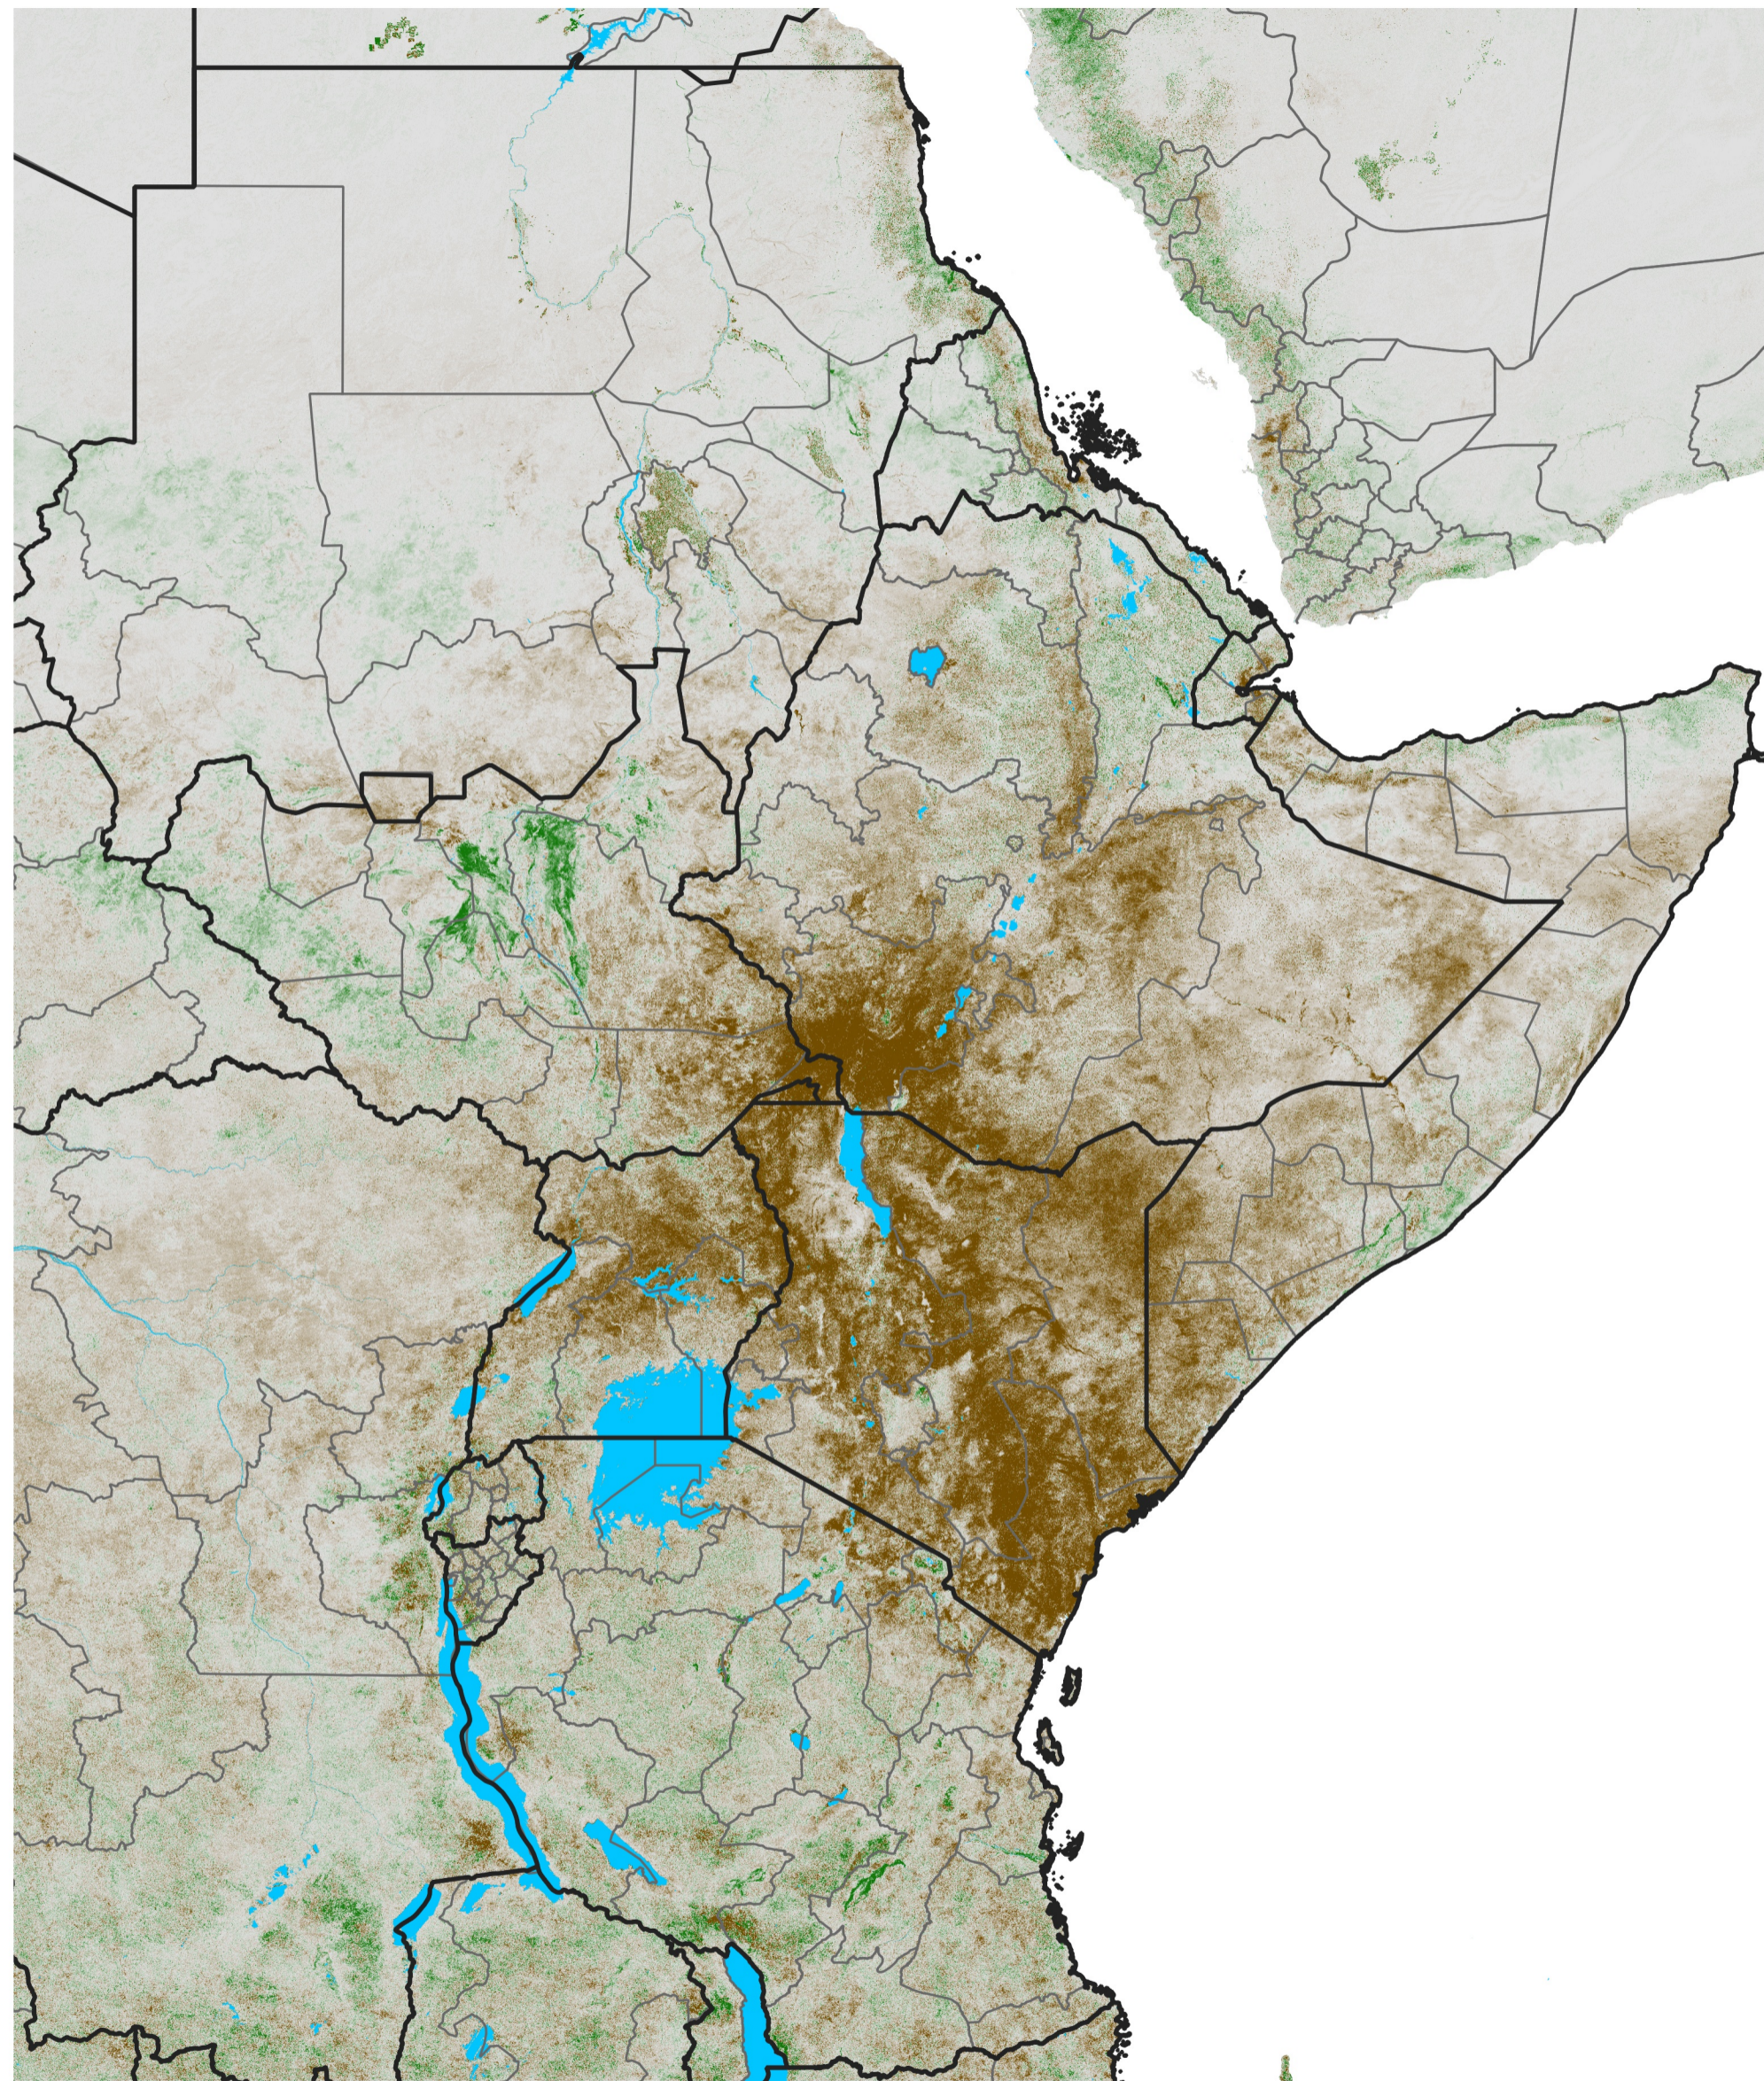

East Africa NDVI Difference

2021 minus 2020

Period 10 / Feb 11 - 20, 2021

NDVI Difference

< -0.3 -0.2 -0.1 -0.05 0.05 0.1 0.2 >0.3

Negative

No Difference

Positive