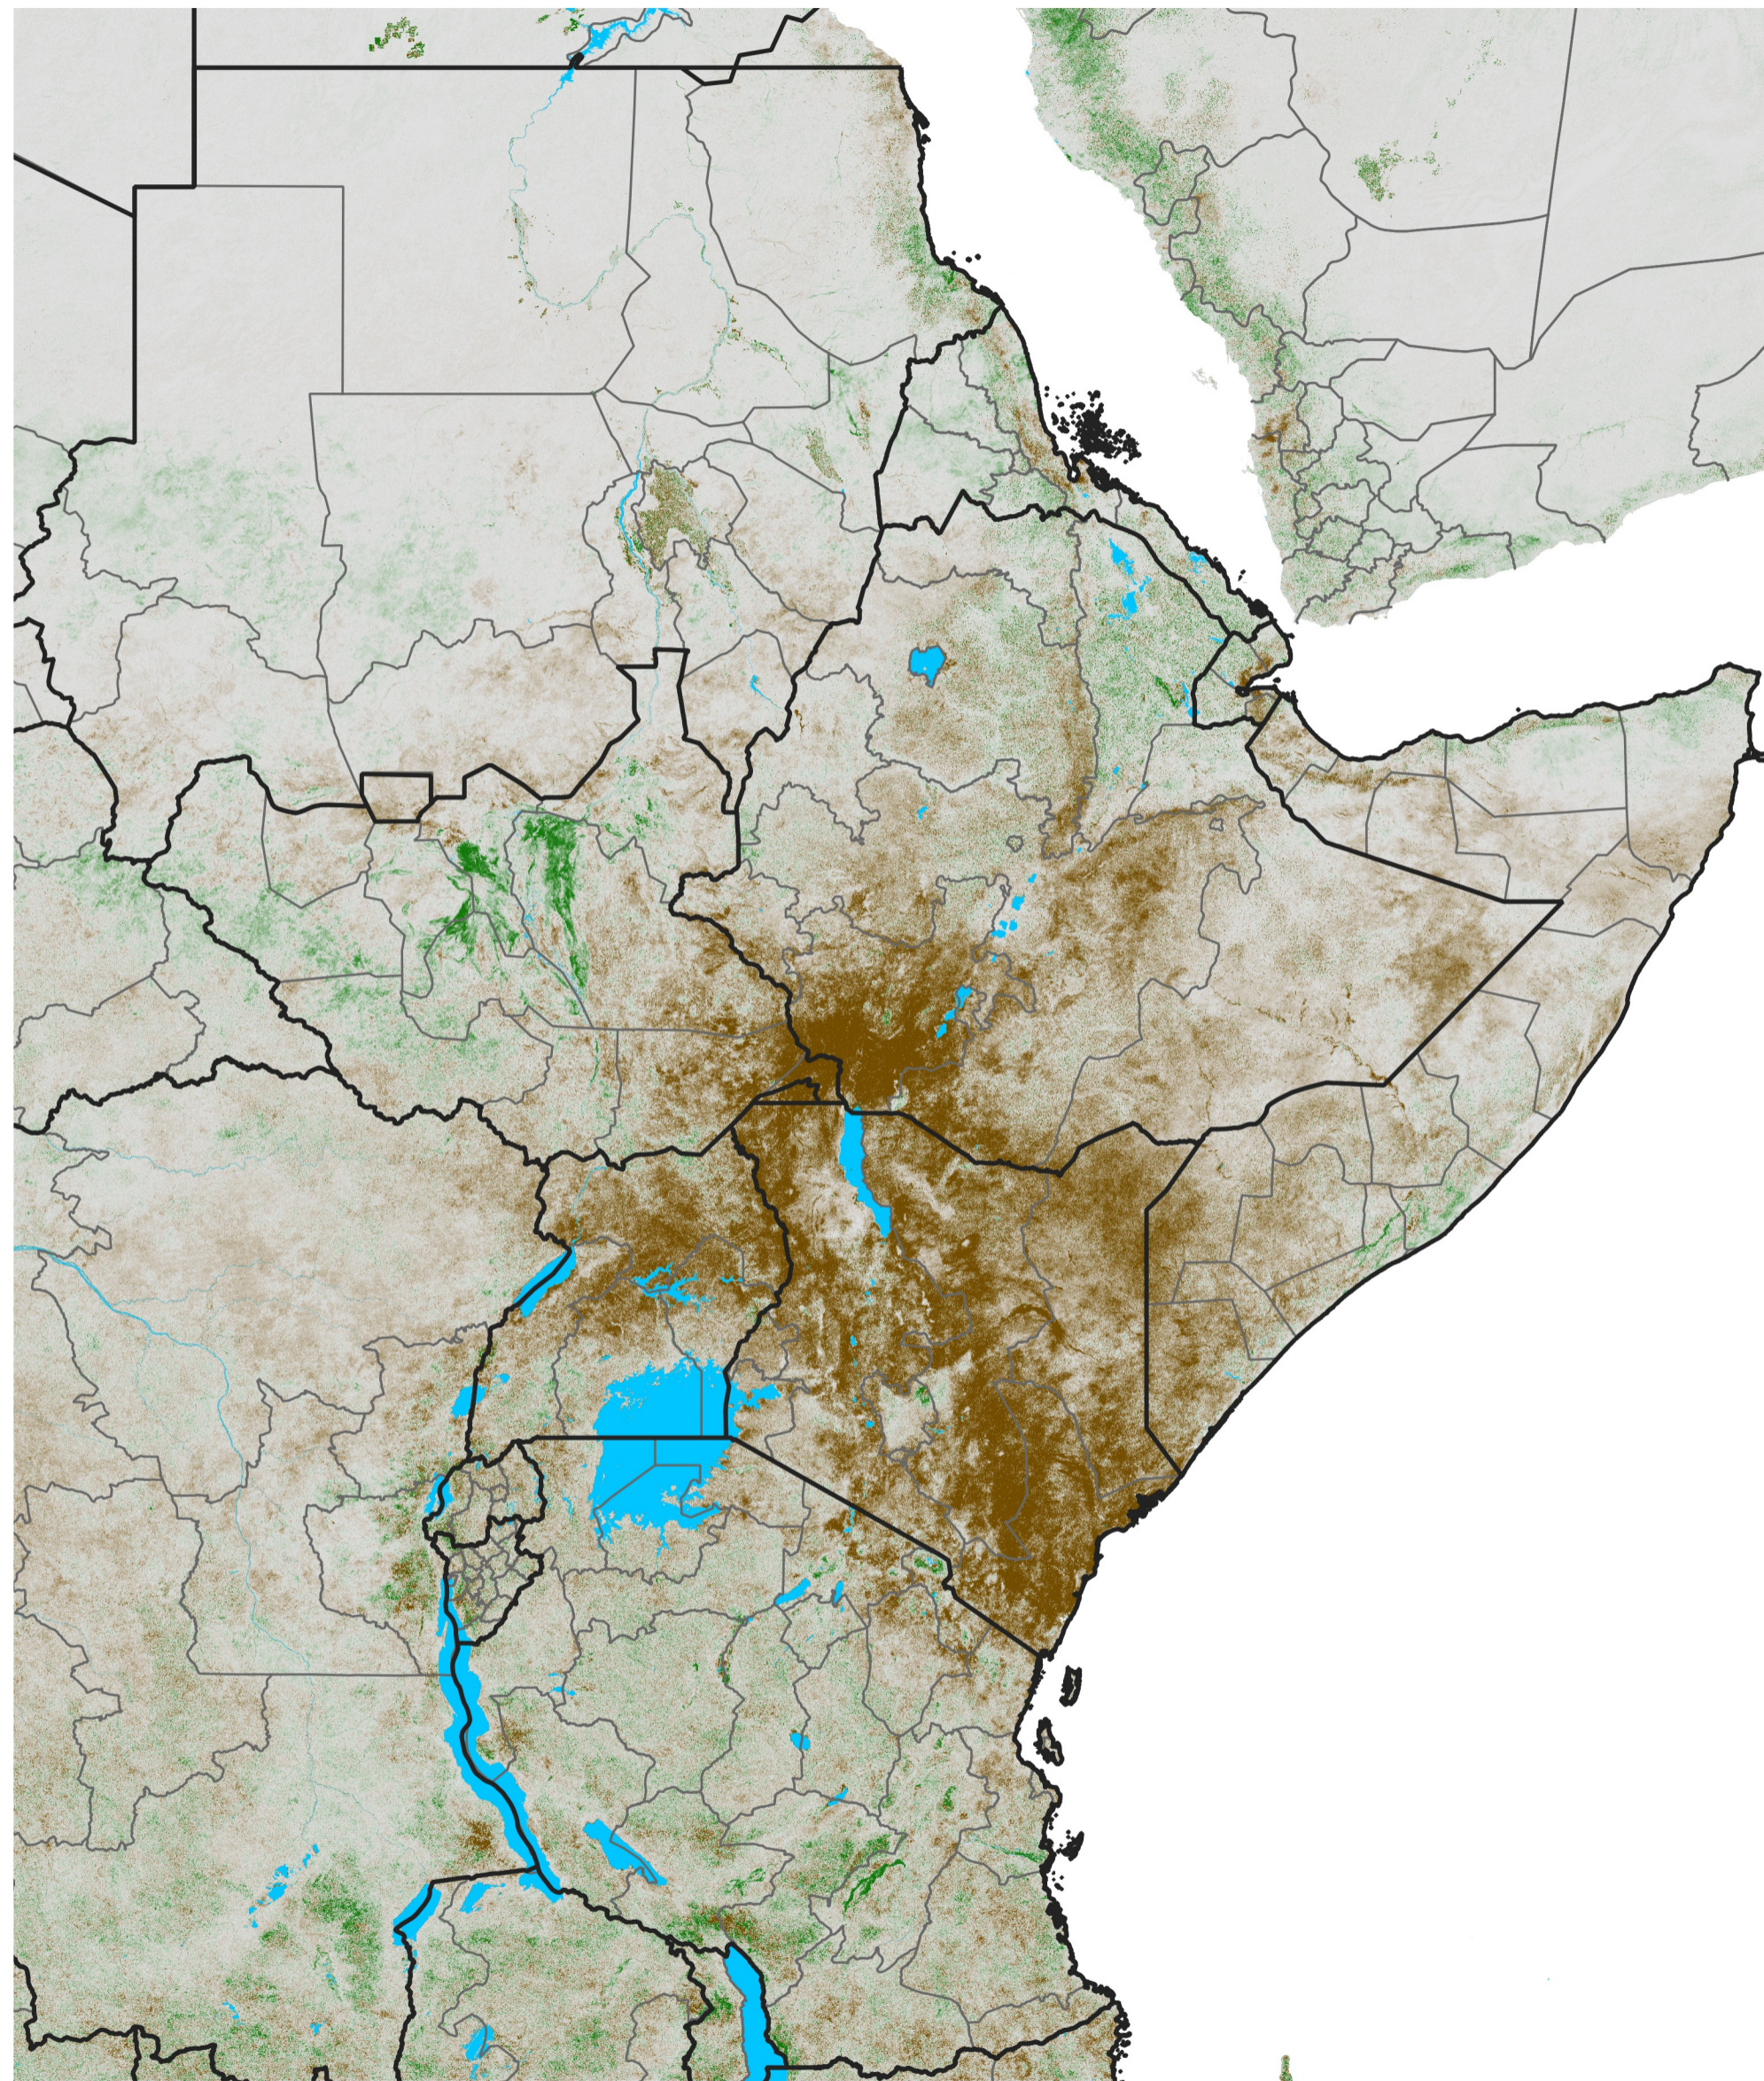

# East Africa NDVI Difference

2021 minus 2020

Period 11 / Feb 16 - 25, 2021

## NDVI Difference

< -0.3   -0.2   -0.1   -0.05   0.05   0.1   0.2   >0.3

Negative

No Difference

Positive