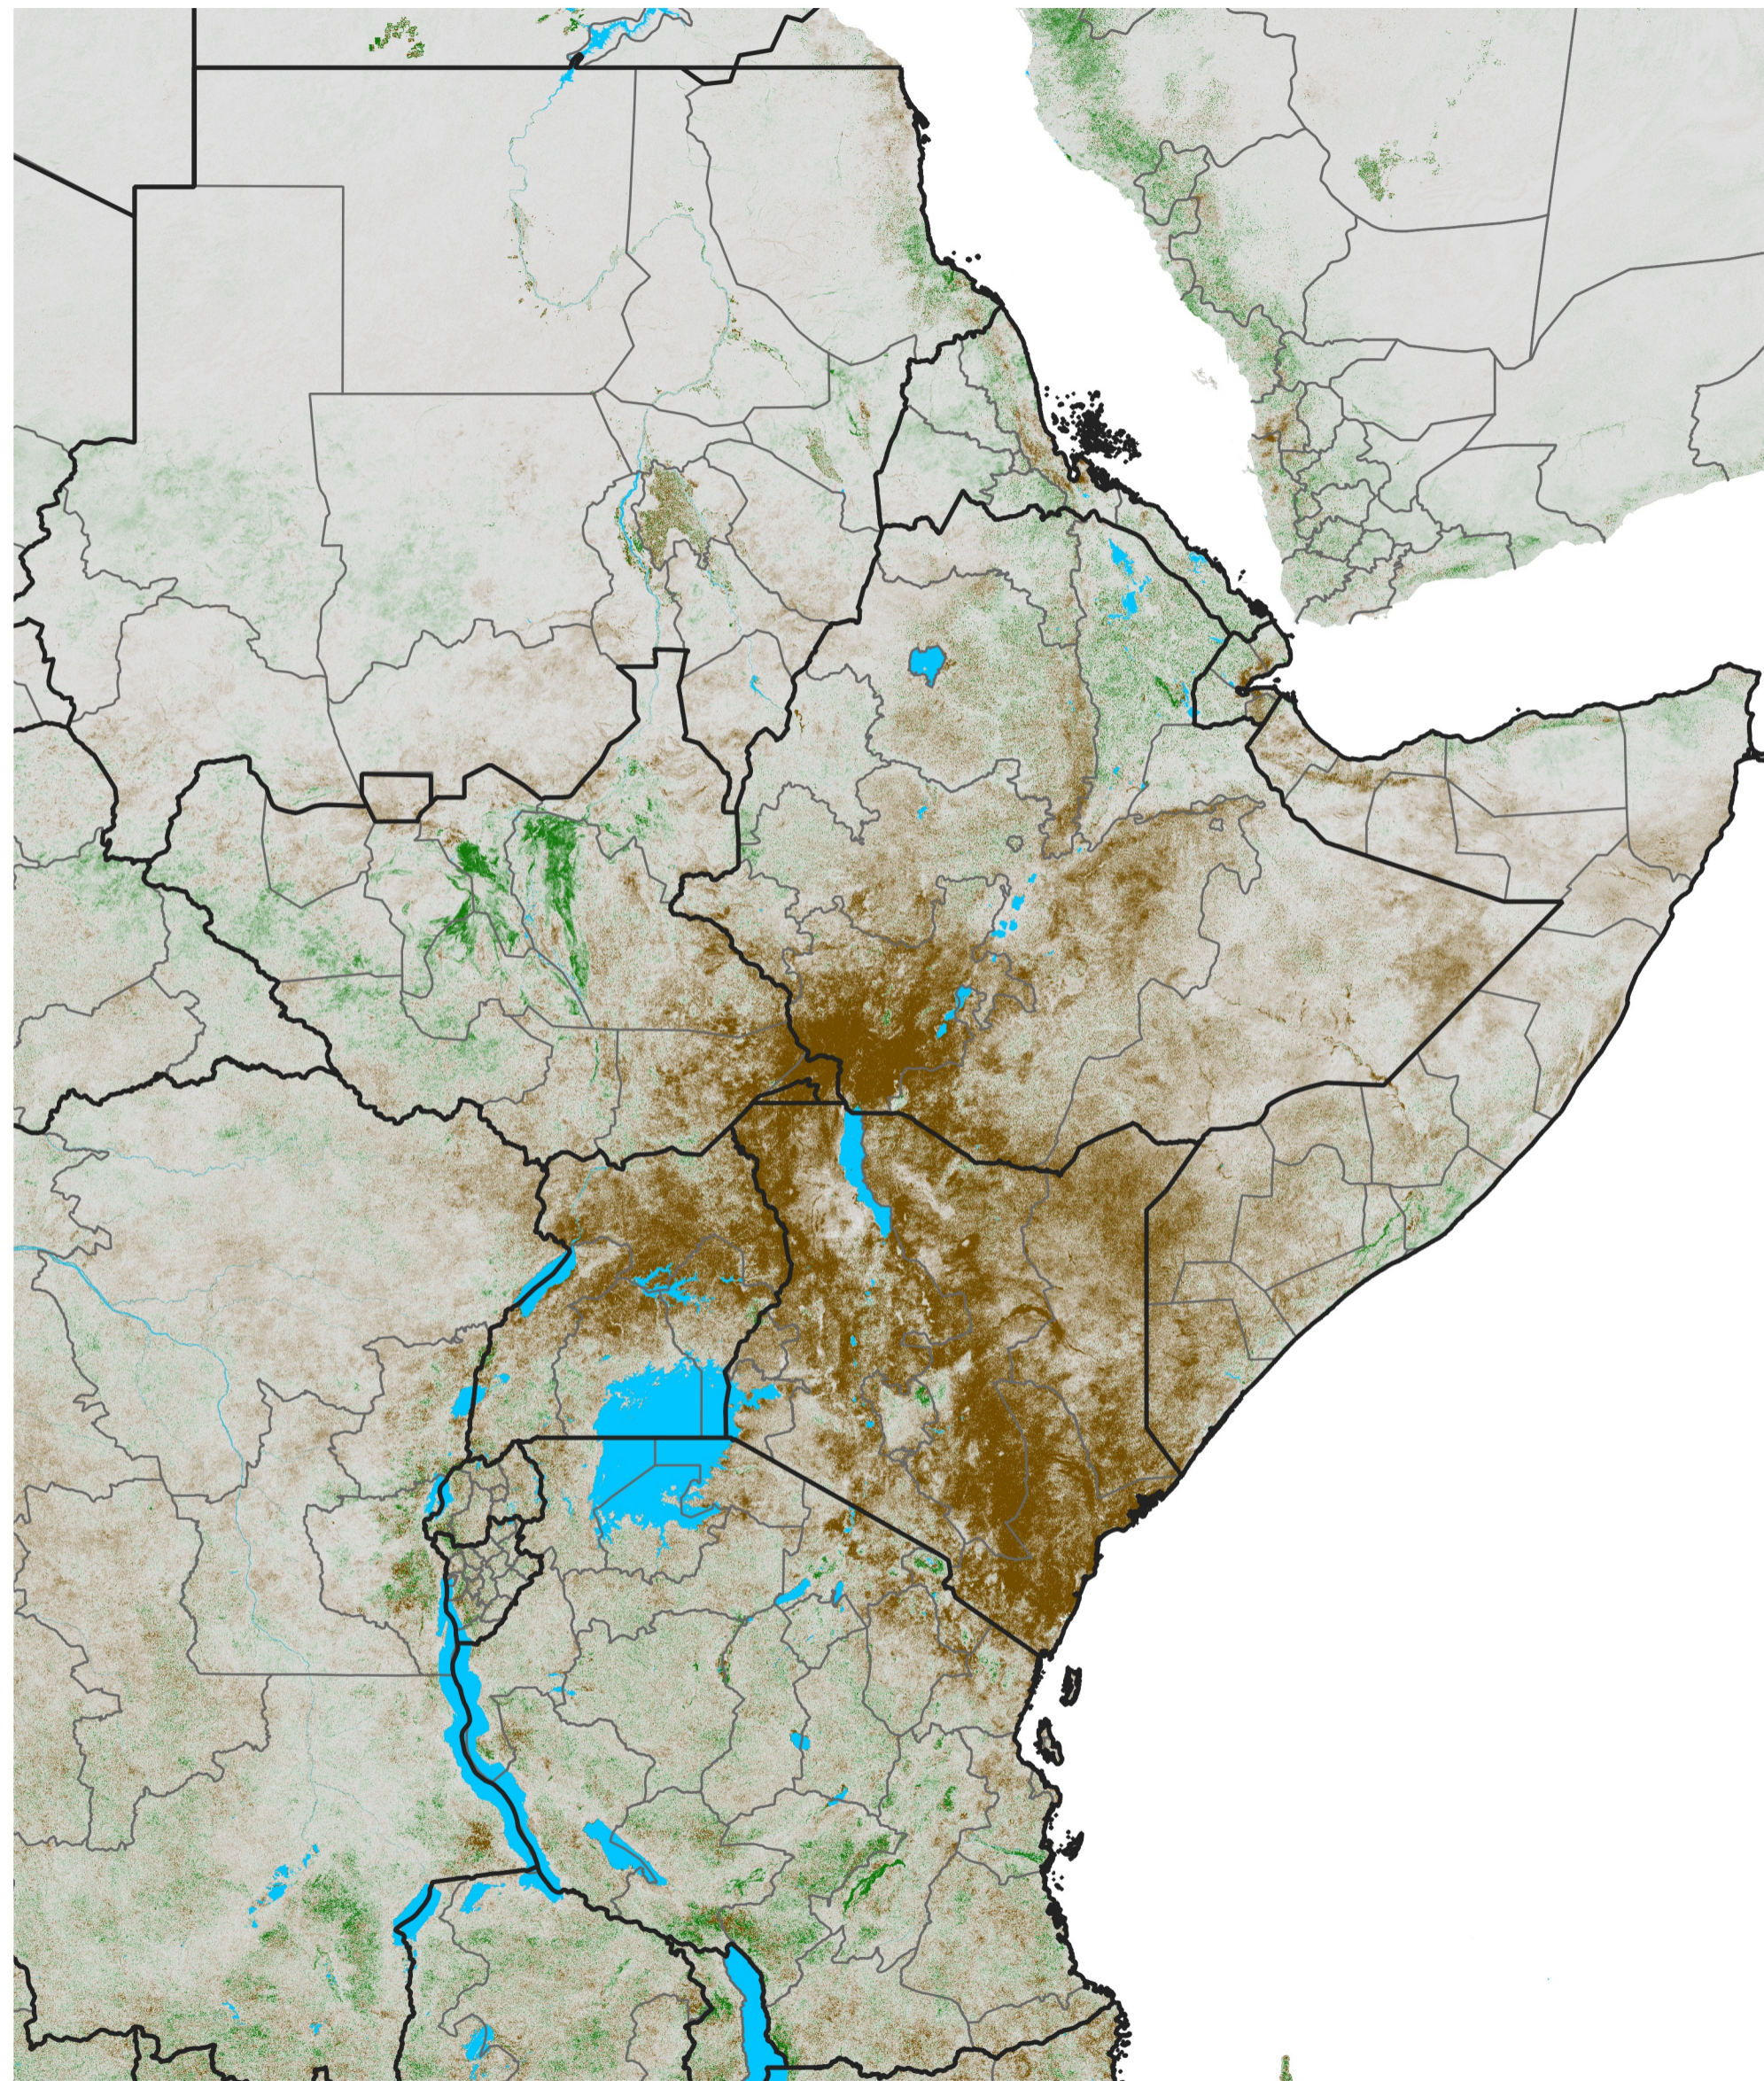

East Africa NDVI Difference

2021 minus 2020

Period 12 / Feb 21 - 28, 2021

NDVI Difference

< -0.3 -0.2 -0.1 -0.05 0.05 0.1 0.2 >0.3

Negative

No Difference

Positive