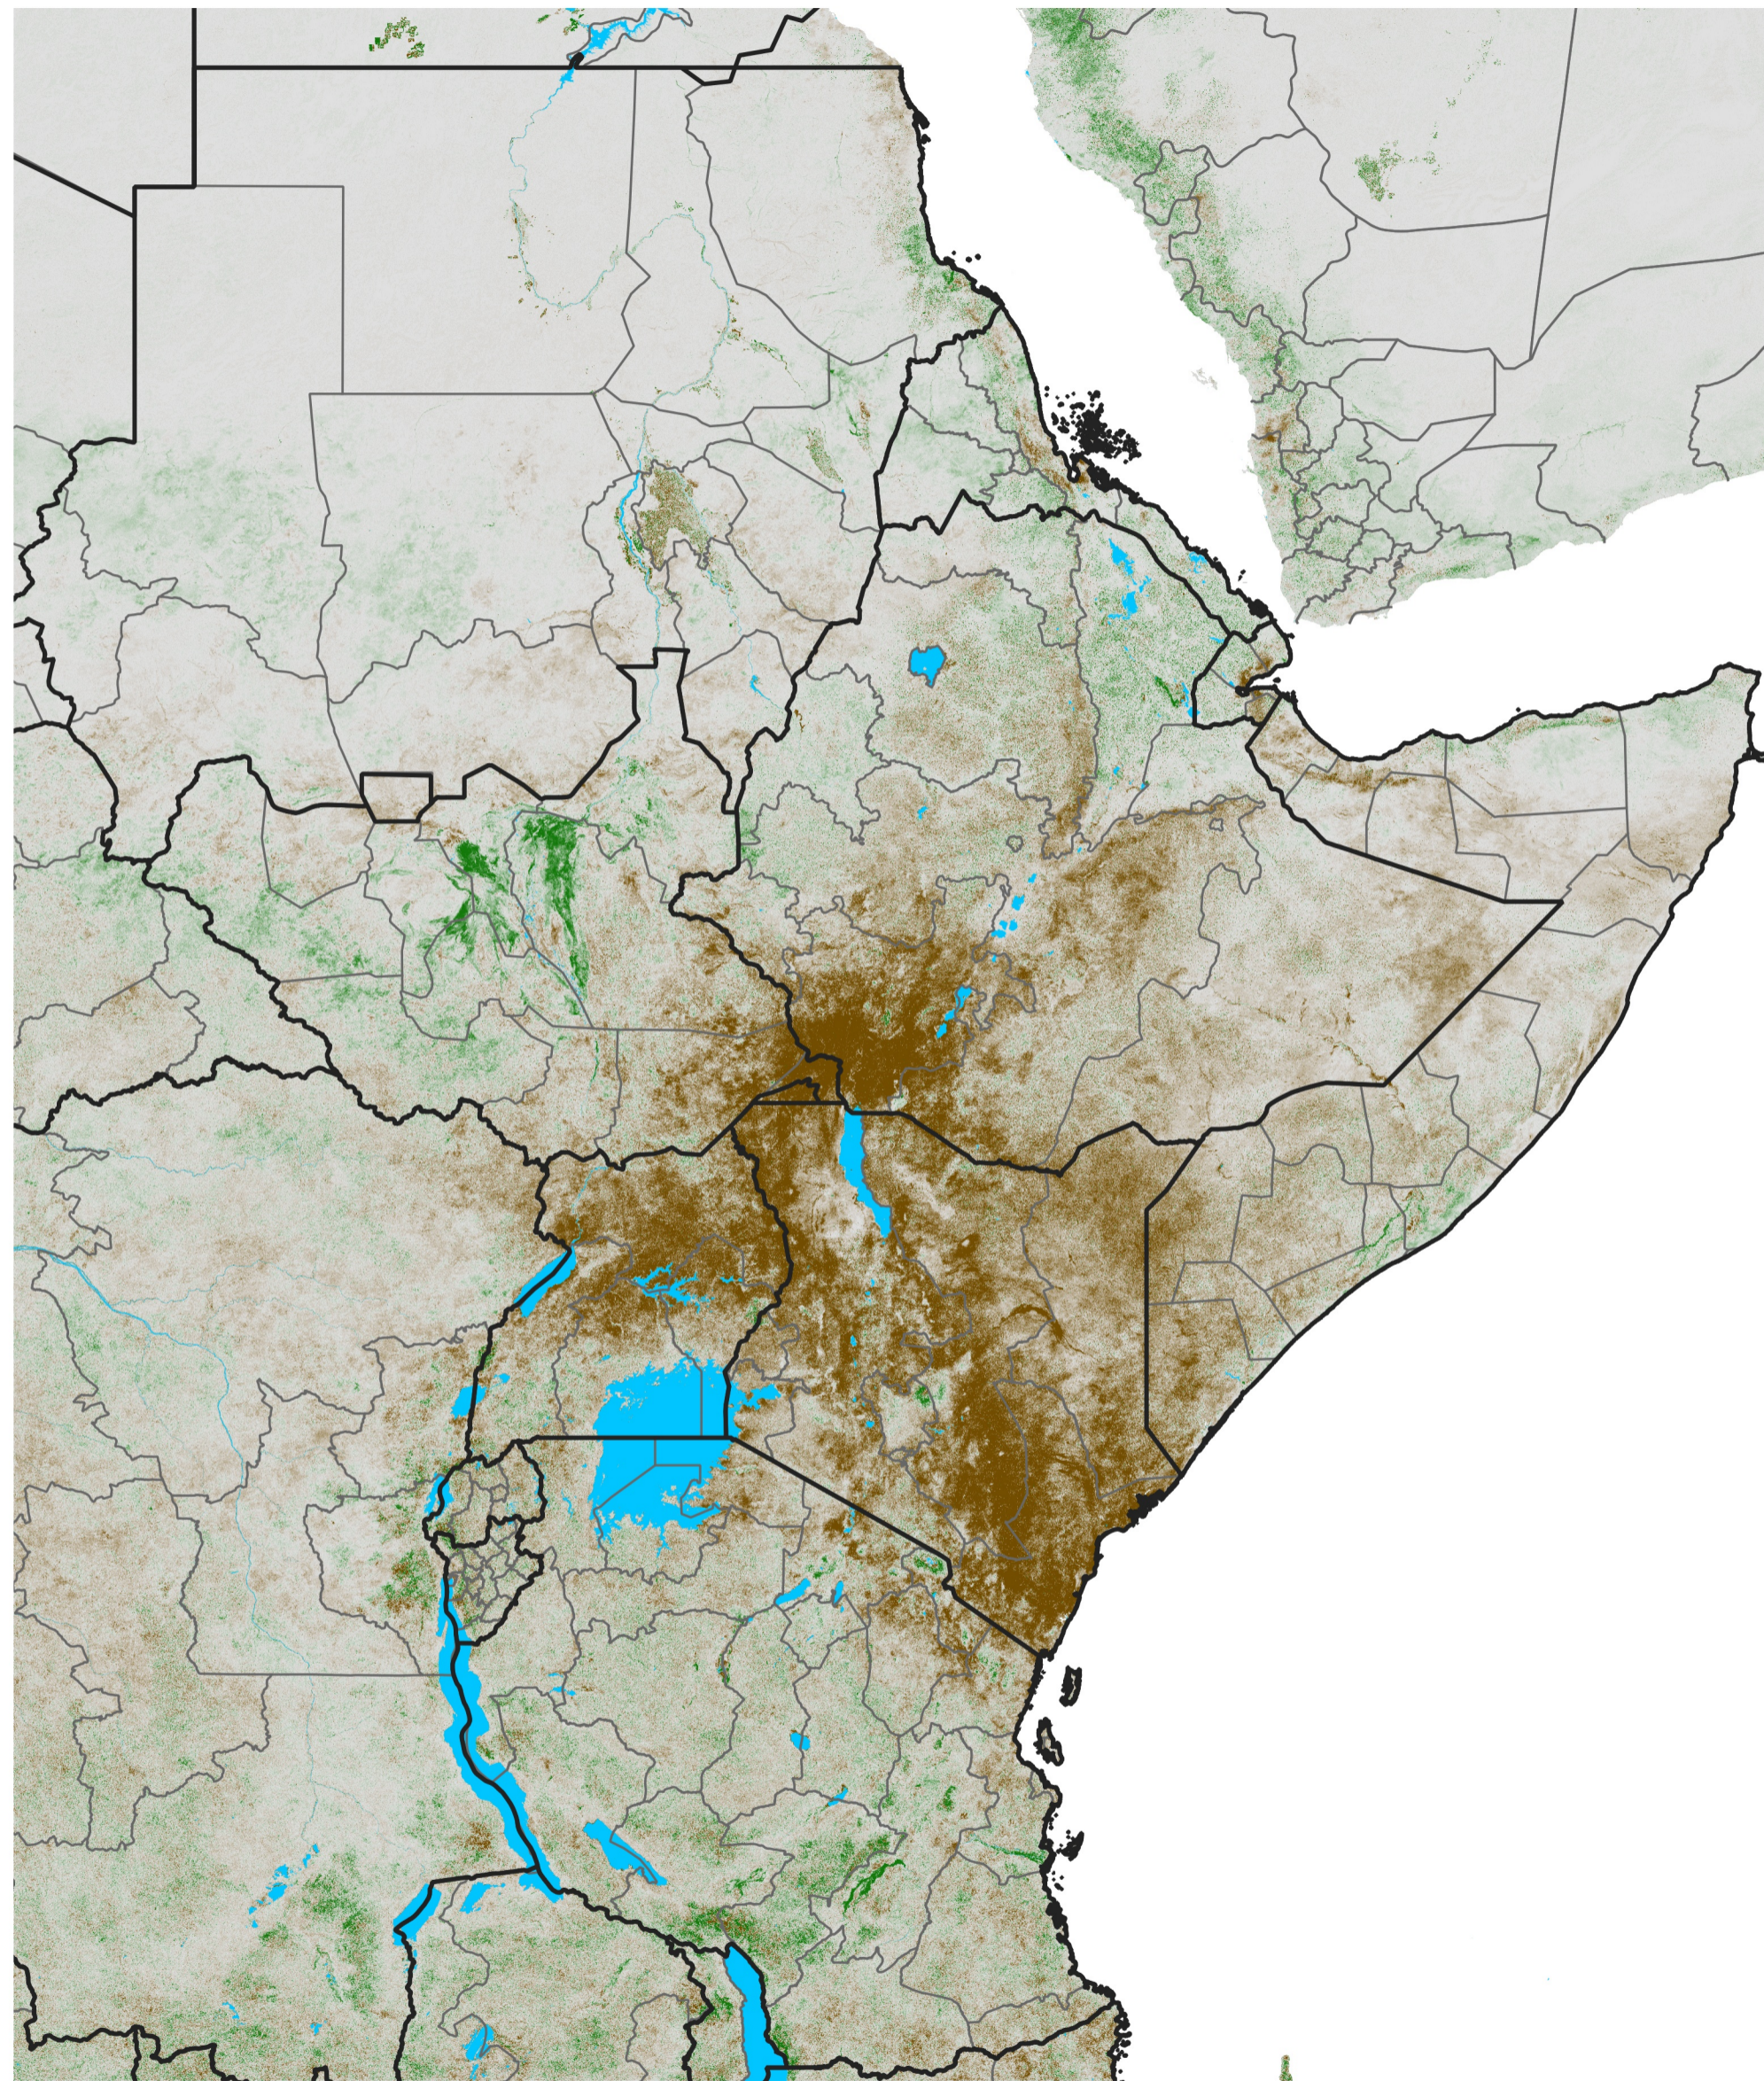

East Africa NDVI Difference

2021 minus 2020

Period 13 / Feb 26 - Mar 05, 2021

NDVI Difference

< -0.3 -0.2 -0.1 -0.05 0.05 0.1 0.2 >0.3

Negative

No Difference

Positive