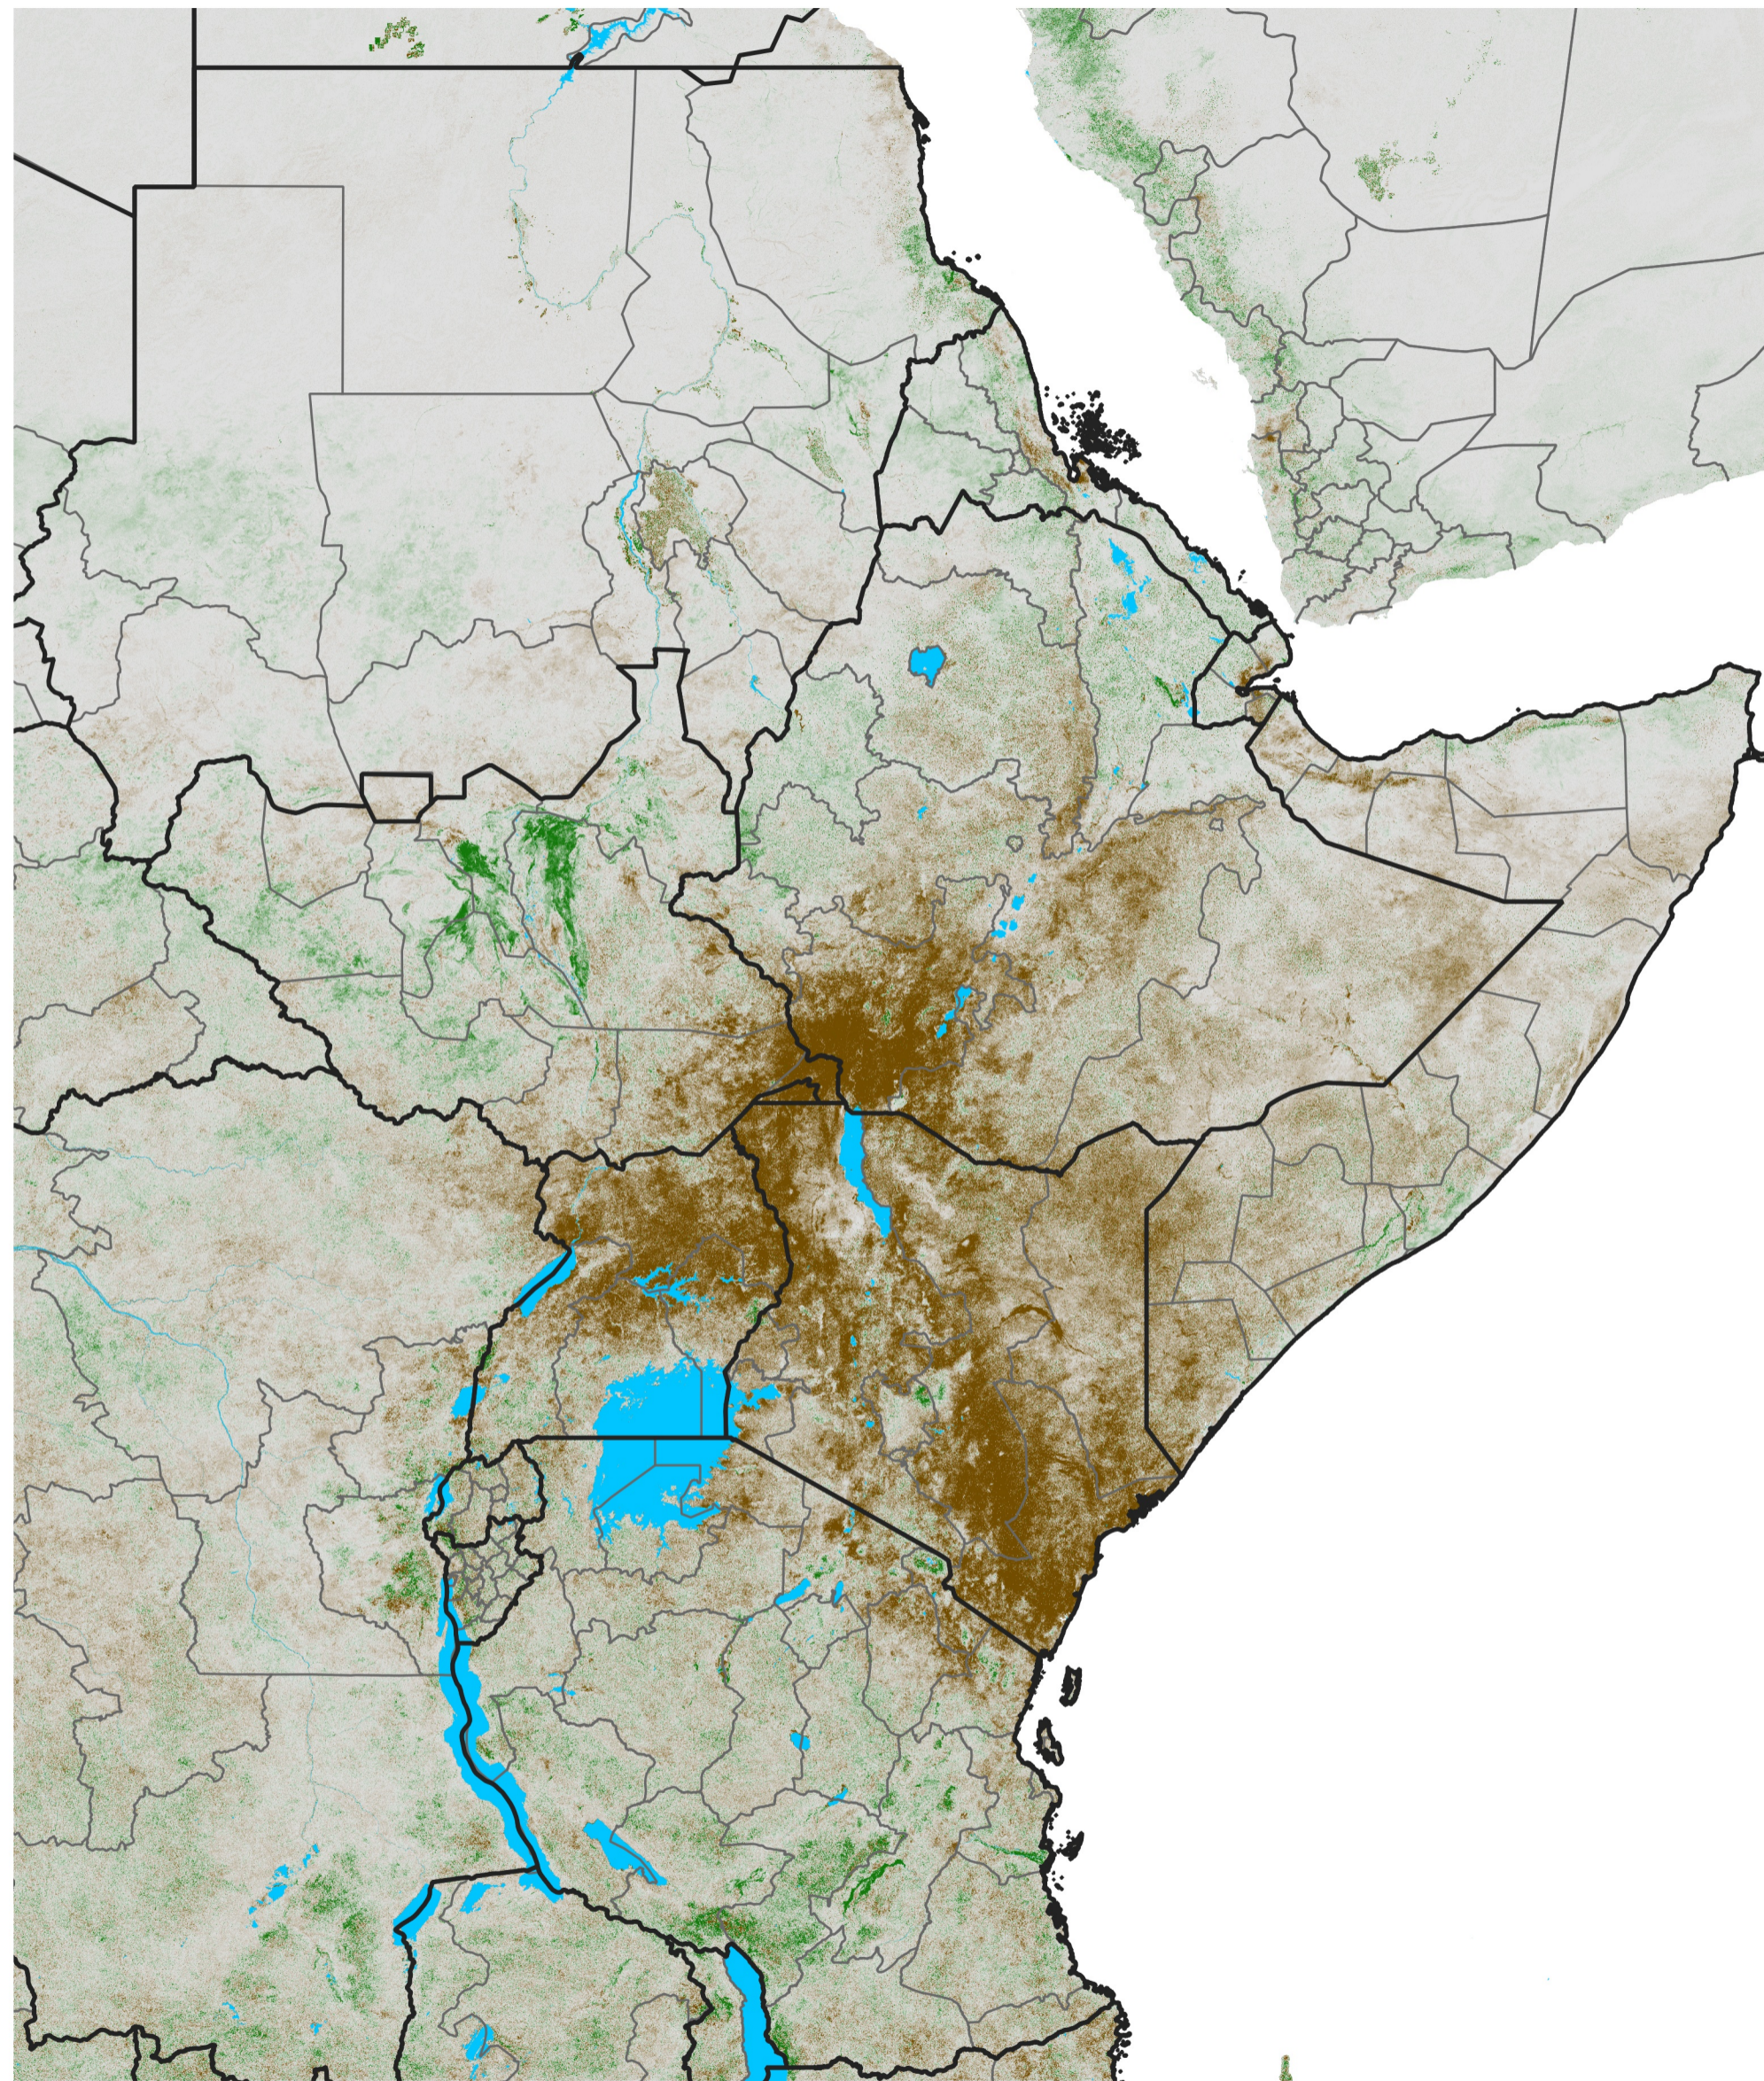

# East Africa NDVI Difference

2021 minus 2020

Period 14 / Mar 01 - 10, 2021

## NDVI Difference

< -0.3   -0.2   -0.1   -0.05   0.05   0.1   0.2   >0.3

Negative

No Difference

Positive