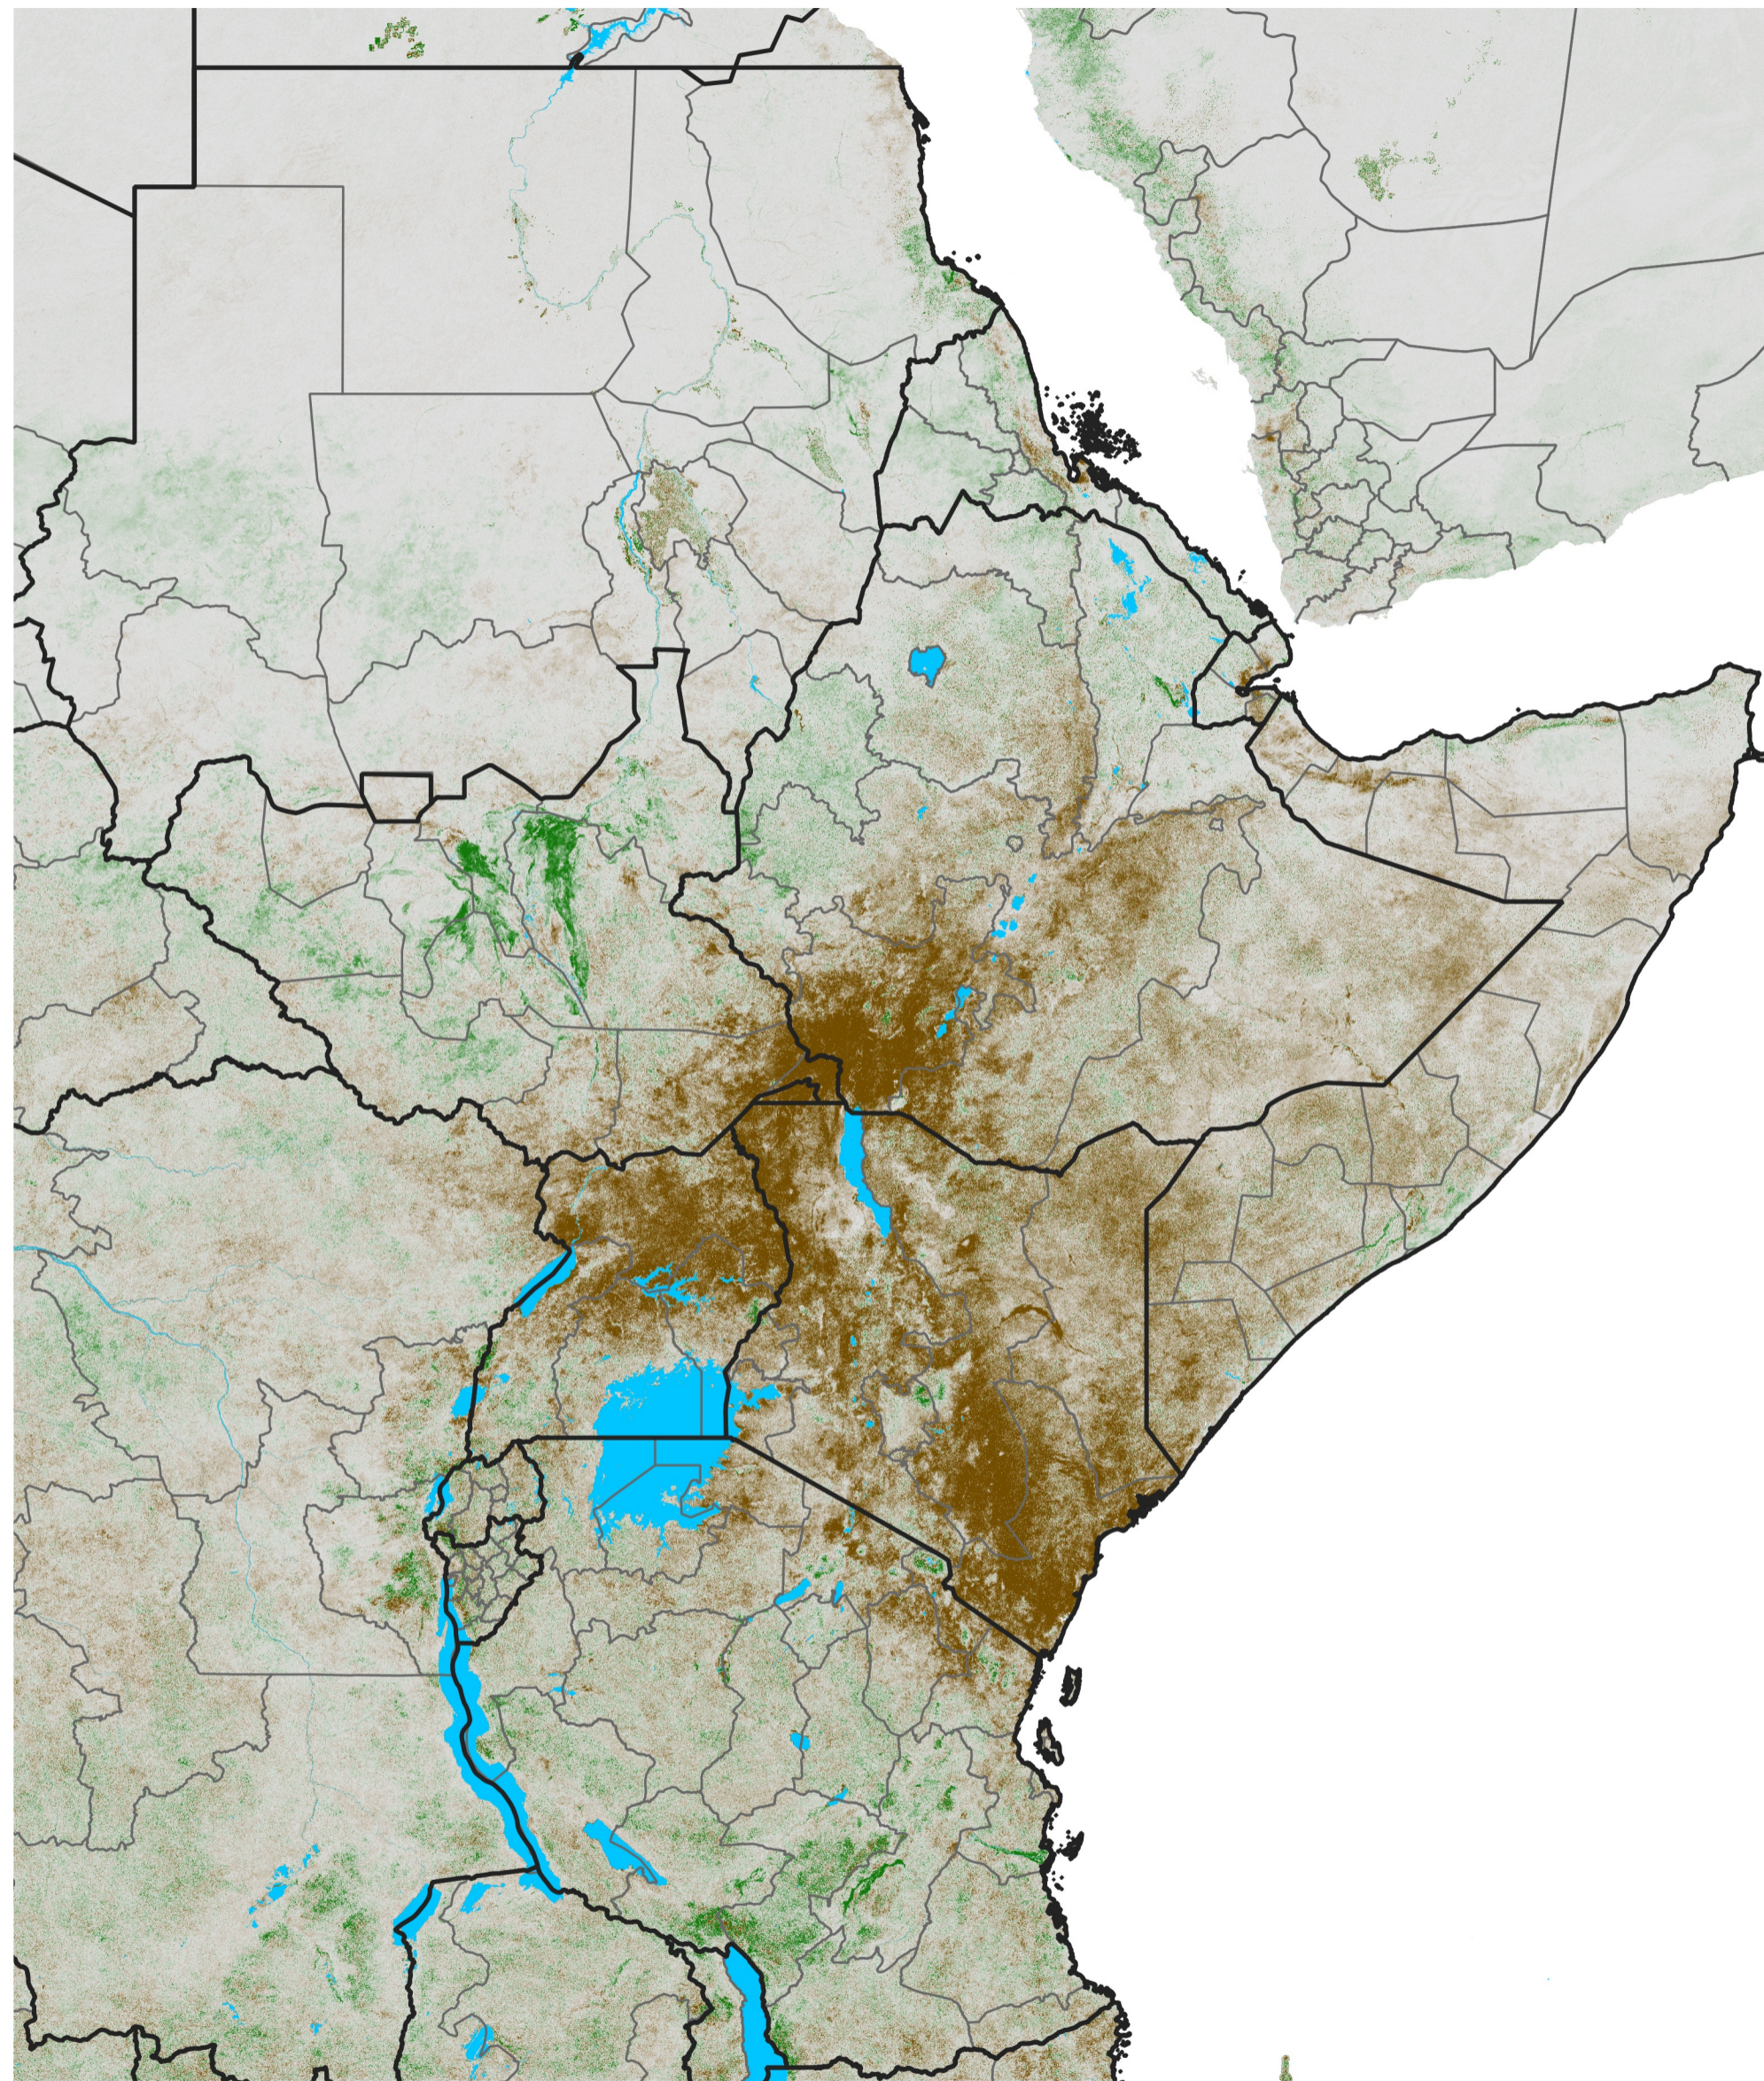

East Africa NDVI Difference

2021 minus 2020

Period 15 / Mar 06 - 15, 2021

NDVI Difference

< -0.3 -0.2 -0.1 -0.05 0.05 0.1 0.2 >0.3

Negative

No Difference

Positive