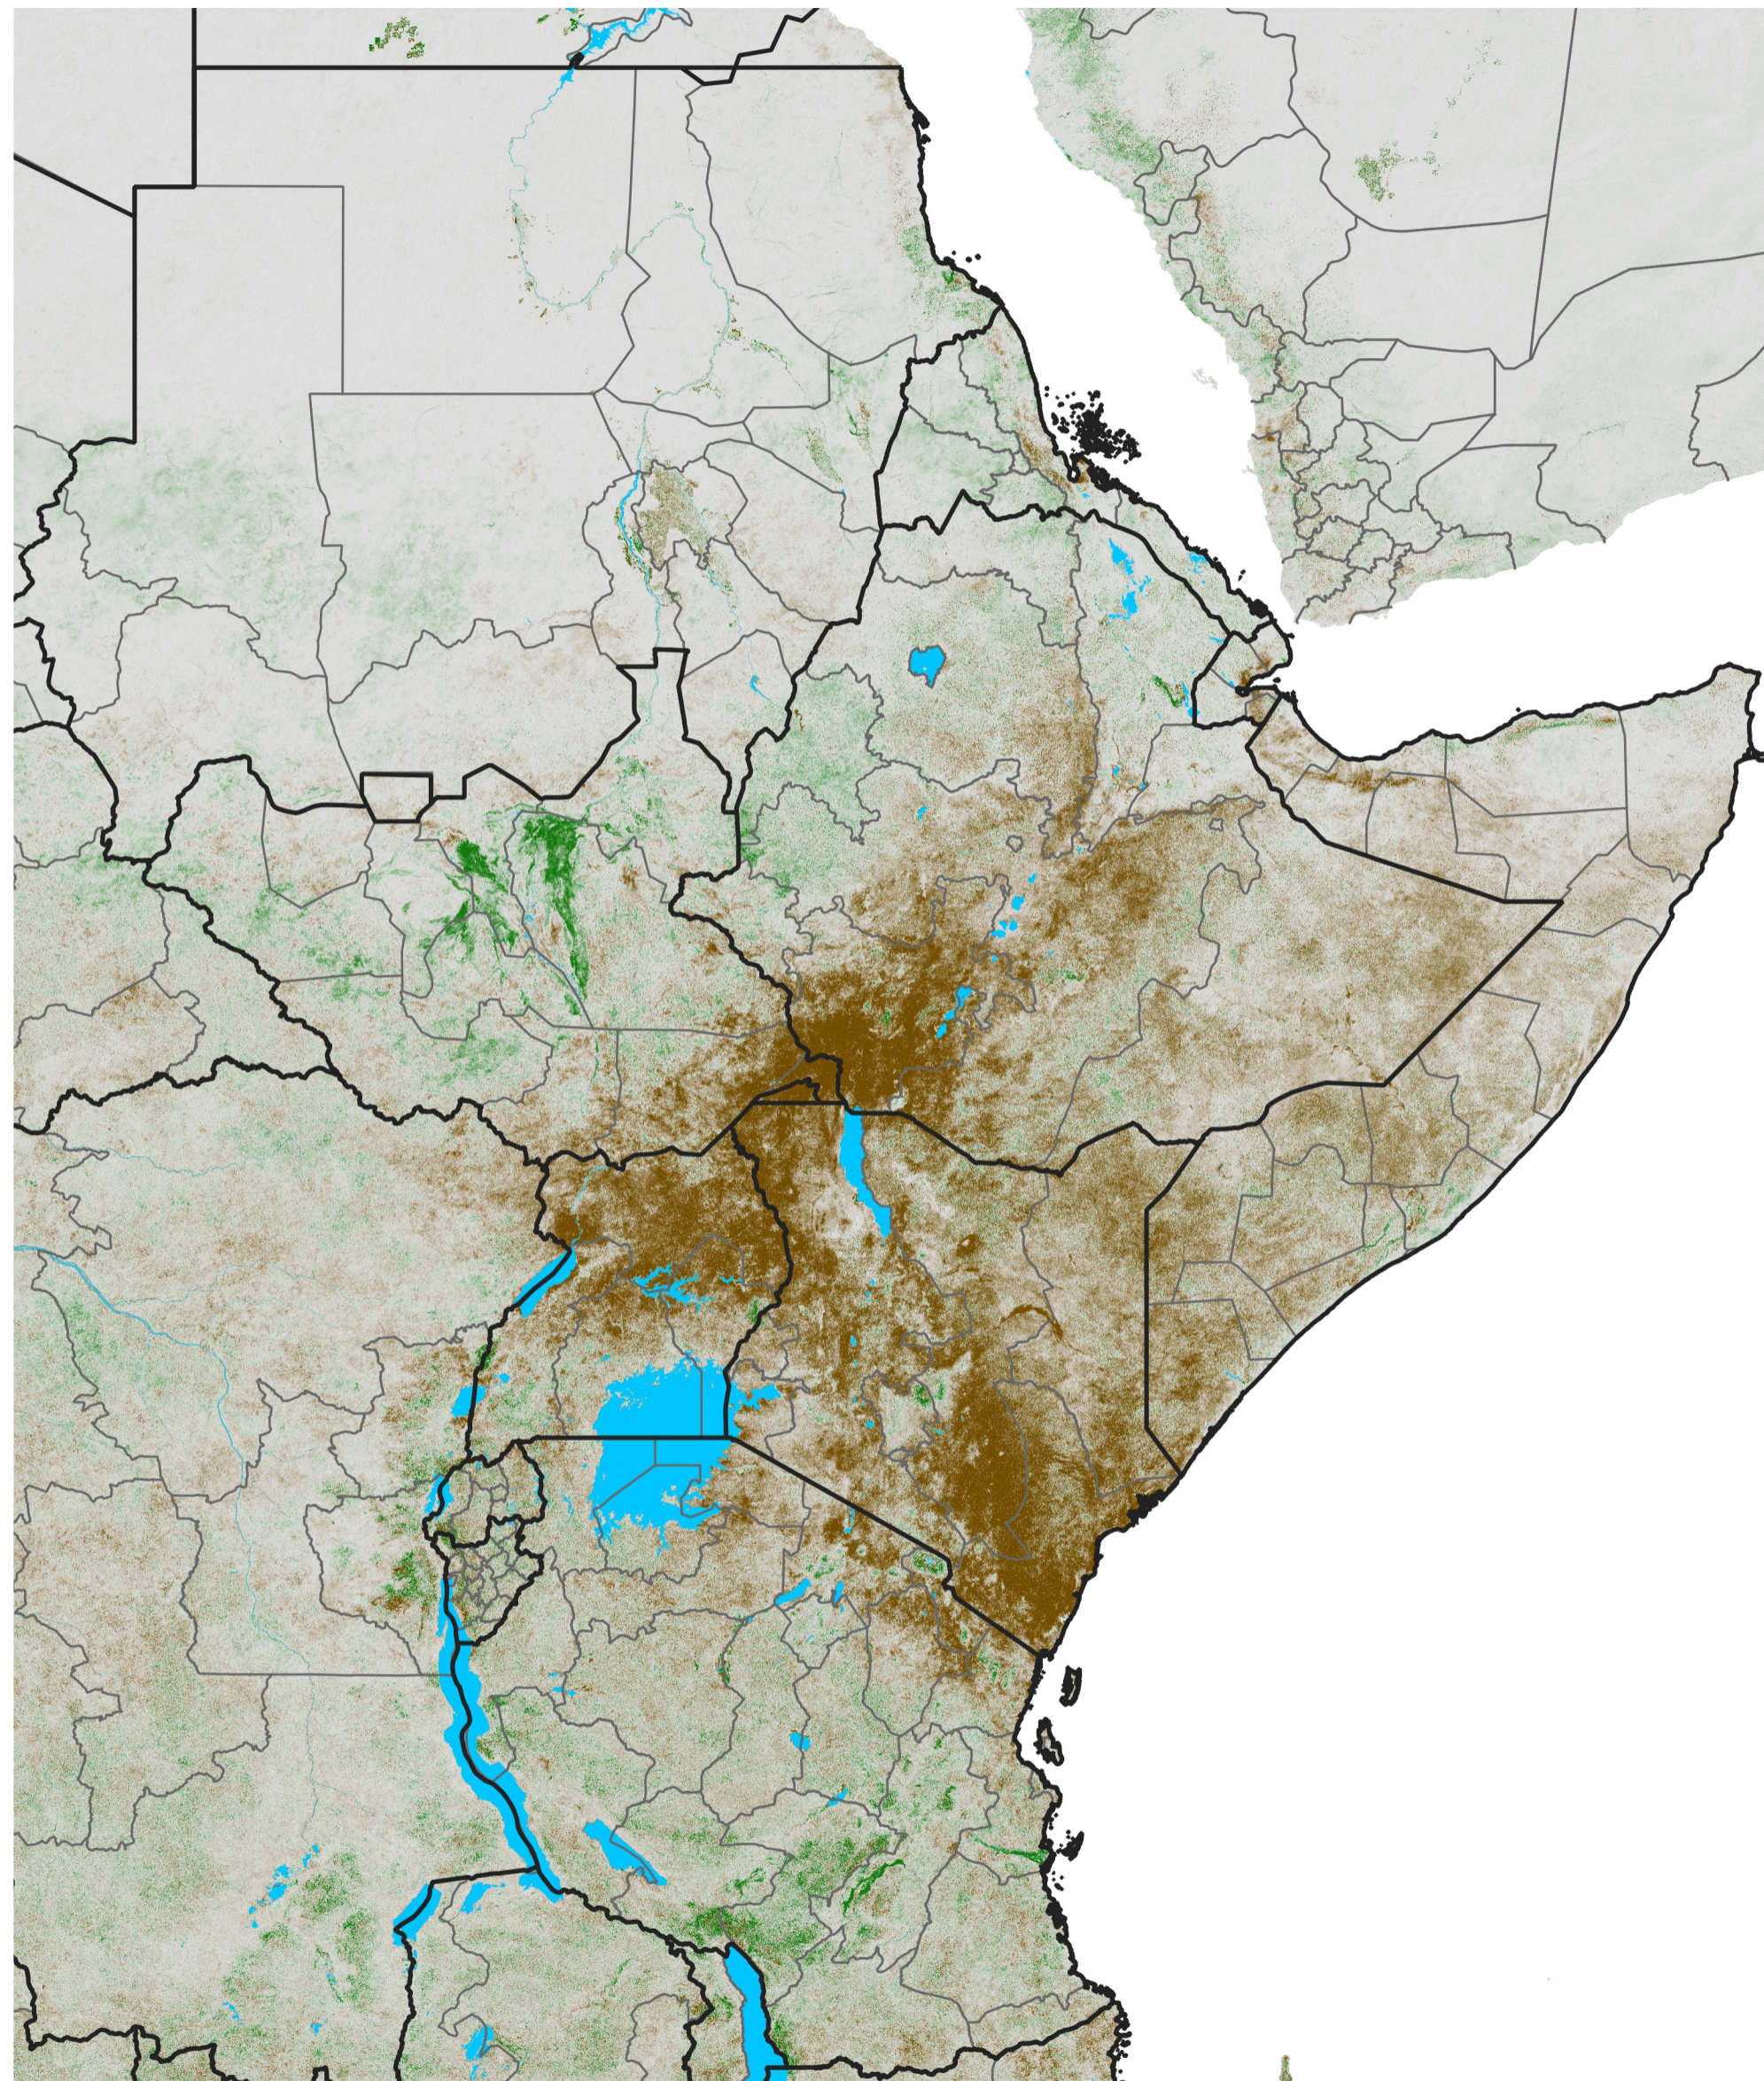

# East Africa NDVI Difference

2021 minus 2020

Period 16 / Mar 11 - 20, 2021

## NDVI Difference

< -0.3   -0.2   -0.1   -0.05   0.05   0.1   0.2   >0.3

Negative

No Difference

Positive