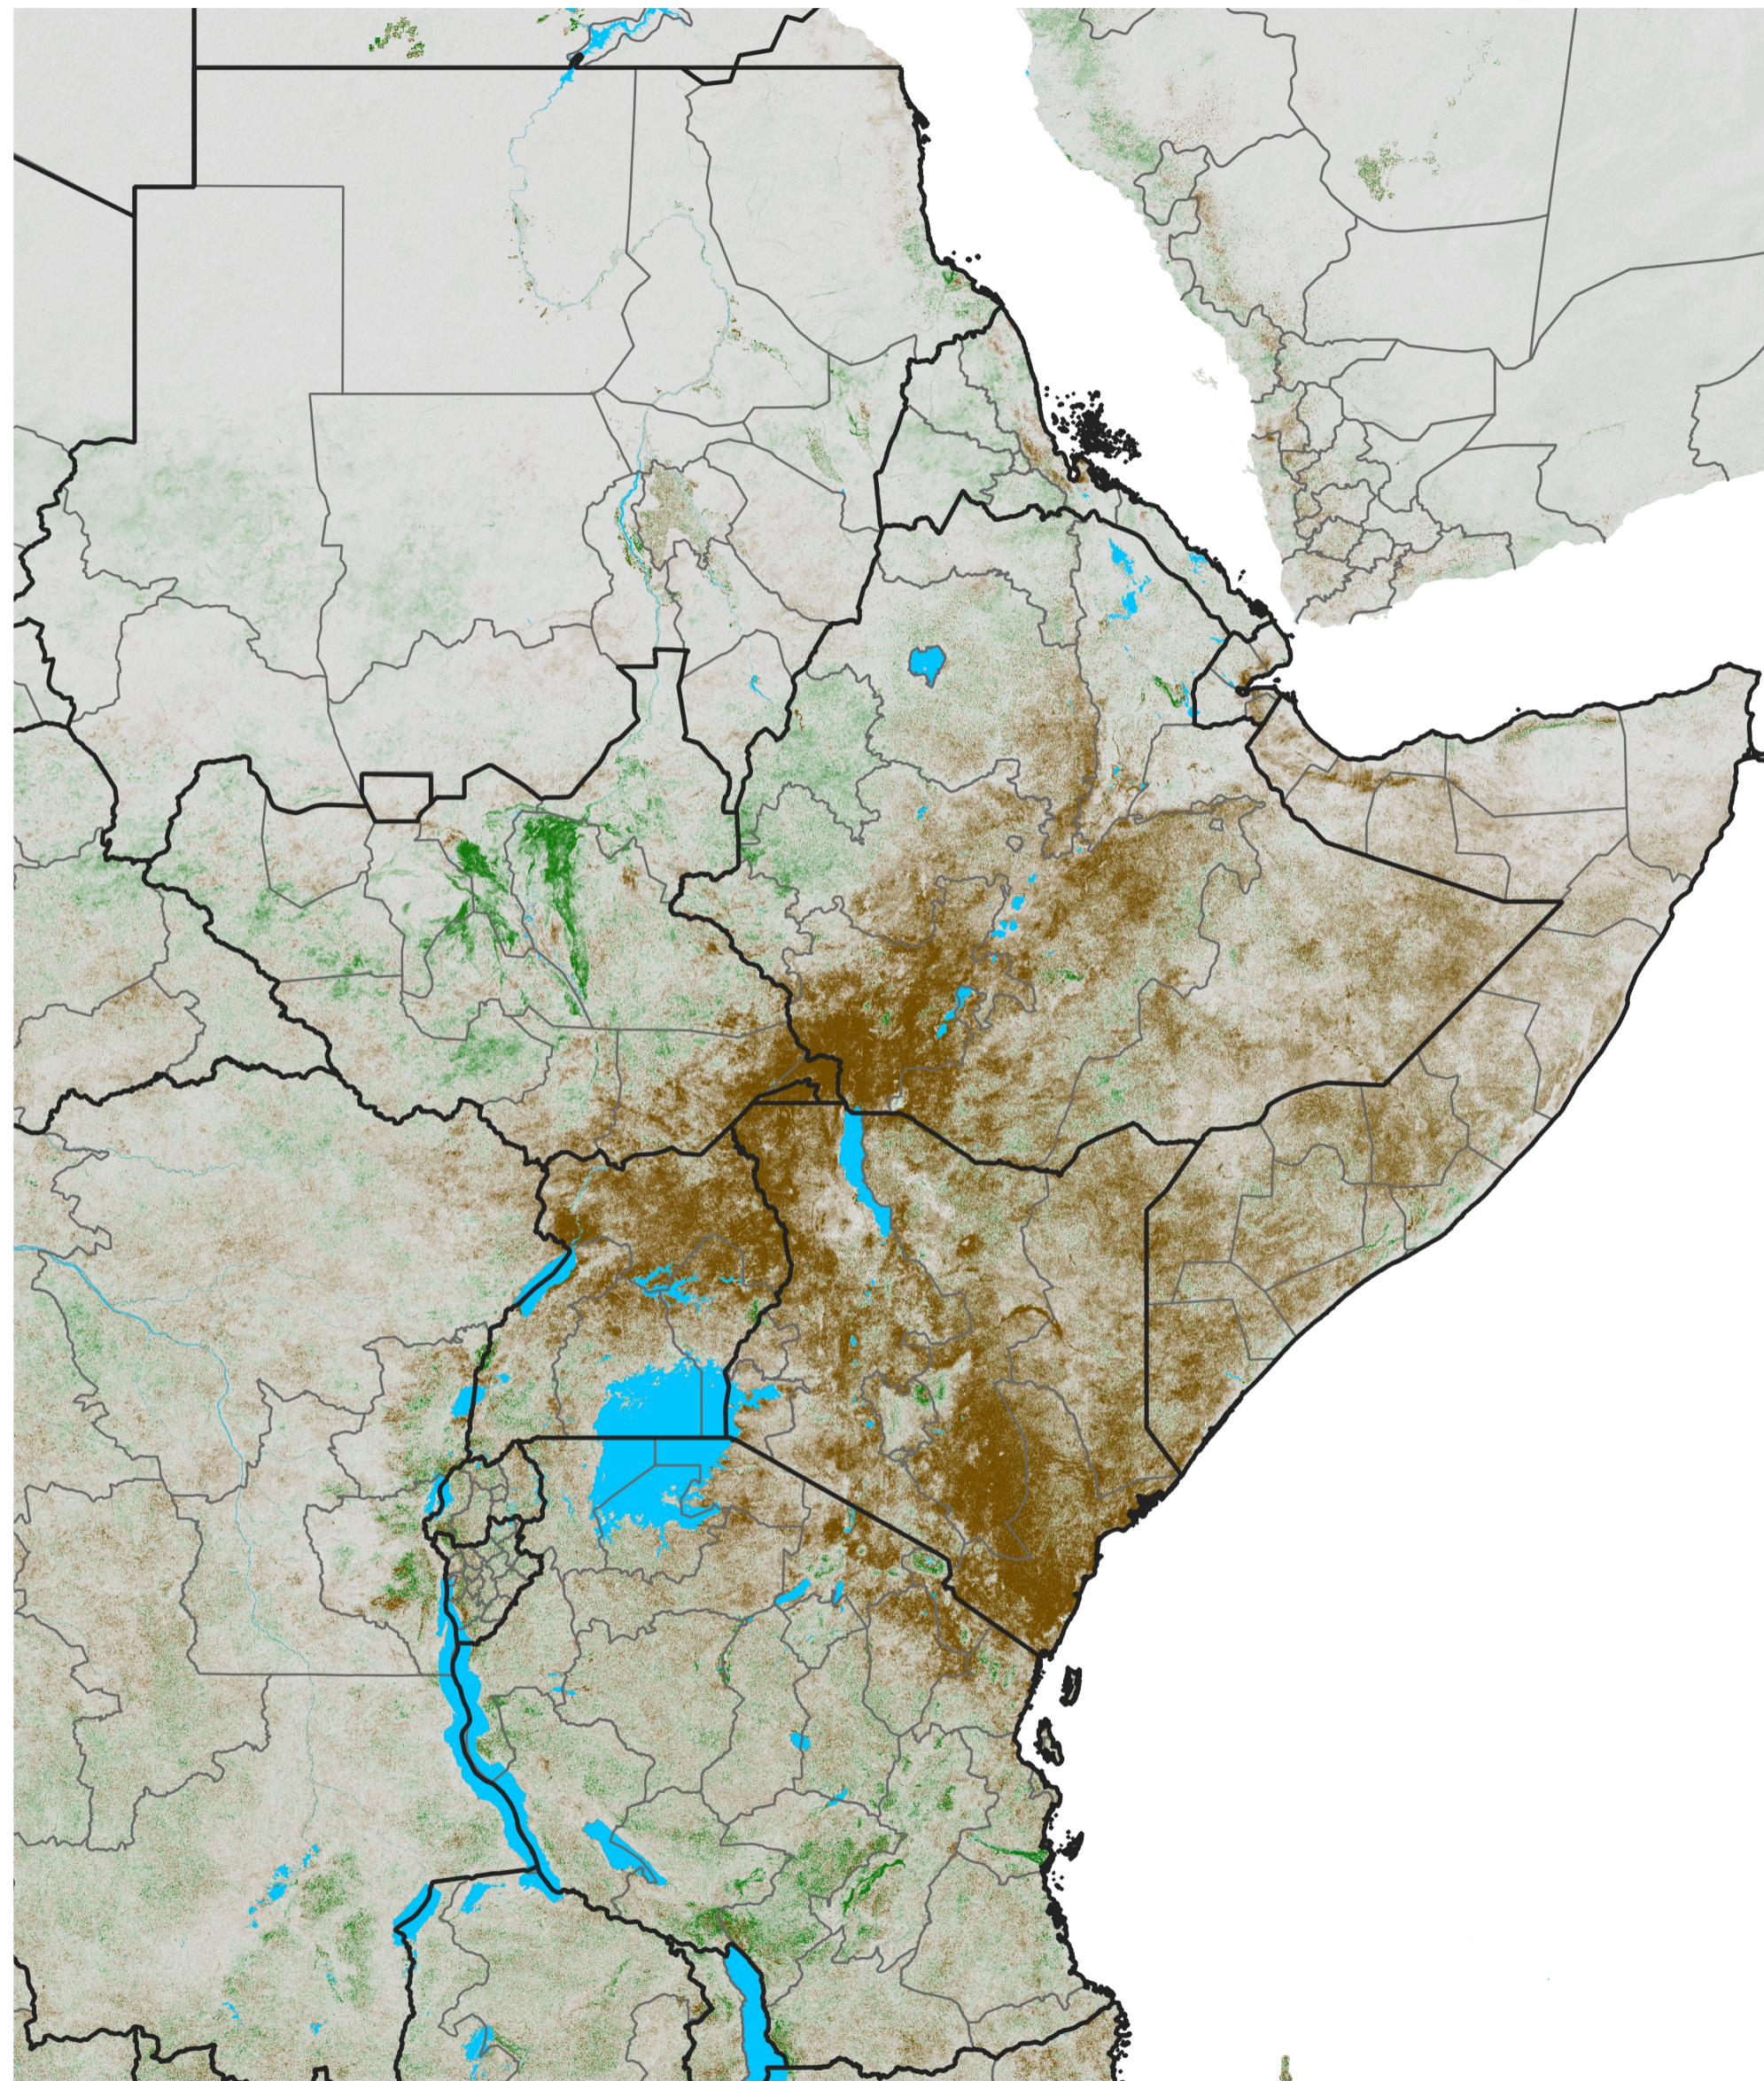

East Africa NDVI Difference

2021 minus 2020

Period 17 / Mar 16 - 25, 2021

NDVI Difference

< -0.3 -0.2 -0.1 -0.05 0.05 0.1 0.2 >0.3

Negative

No Difference

Positive