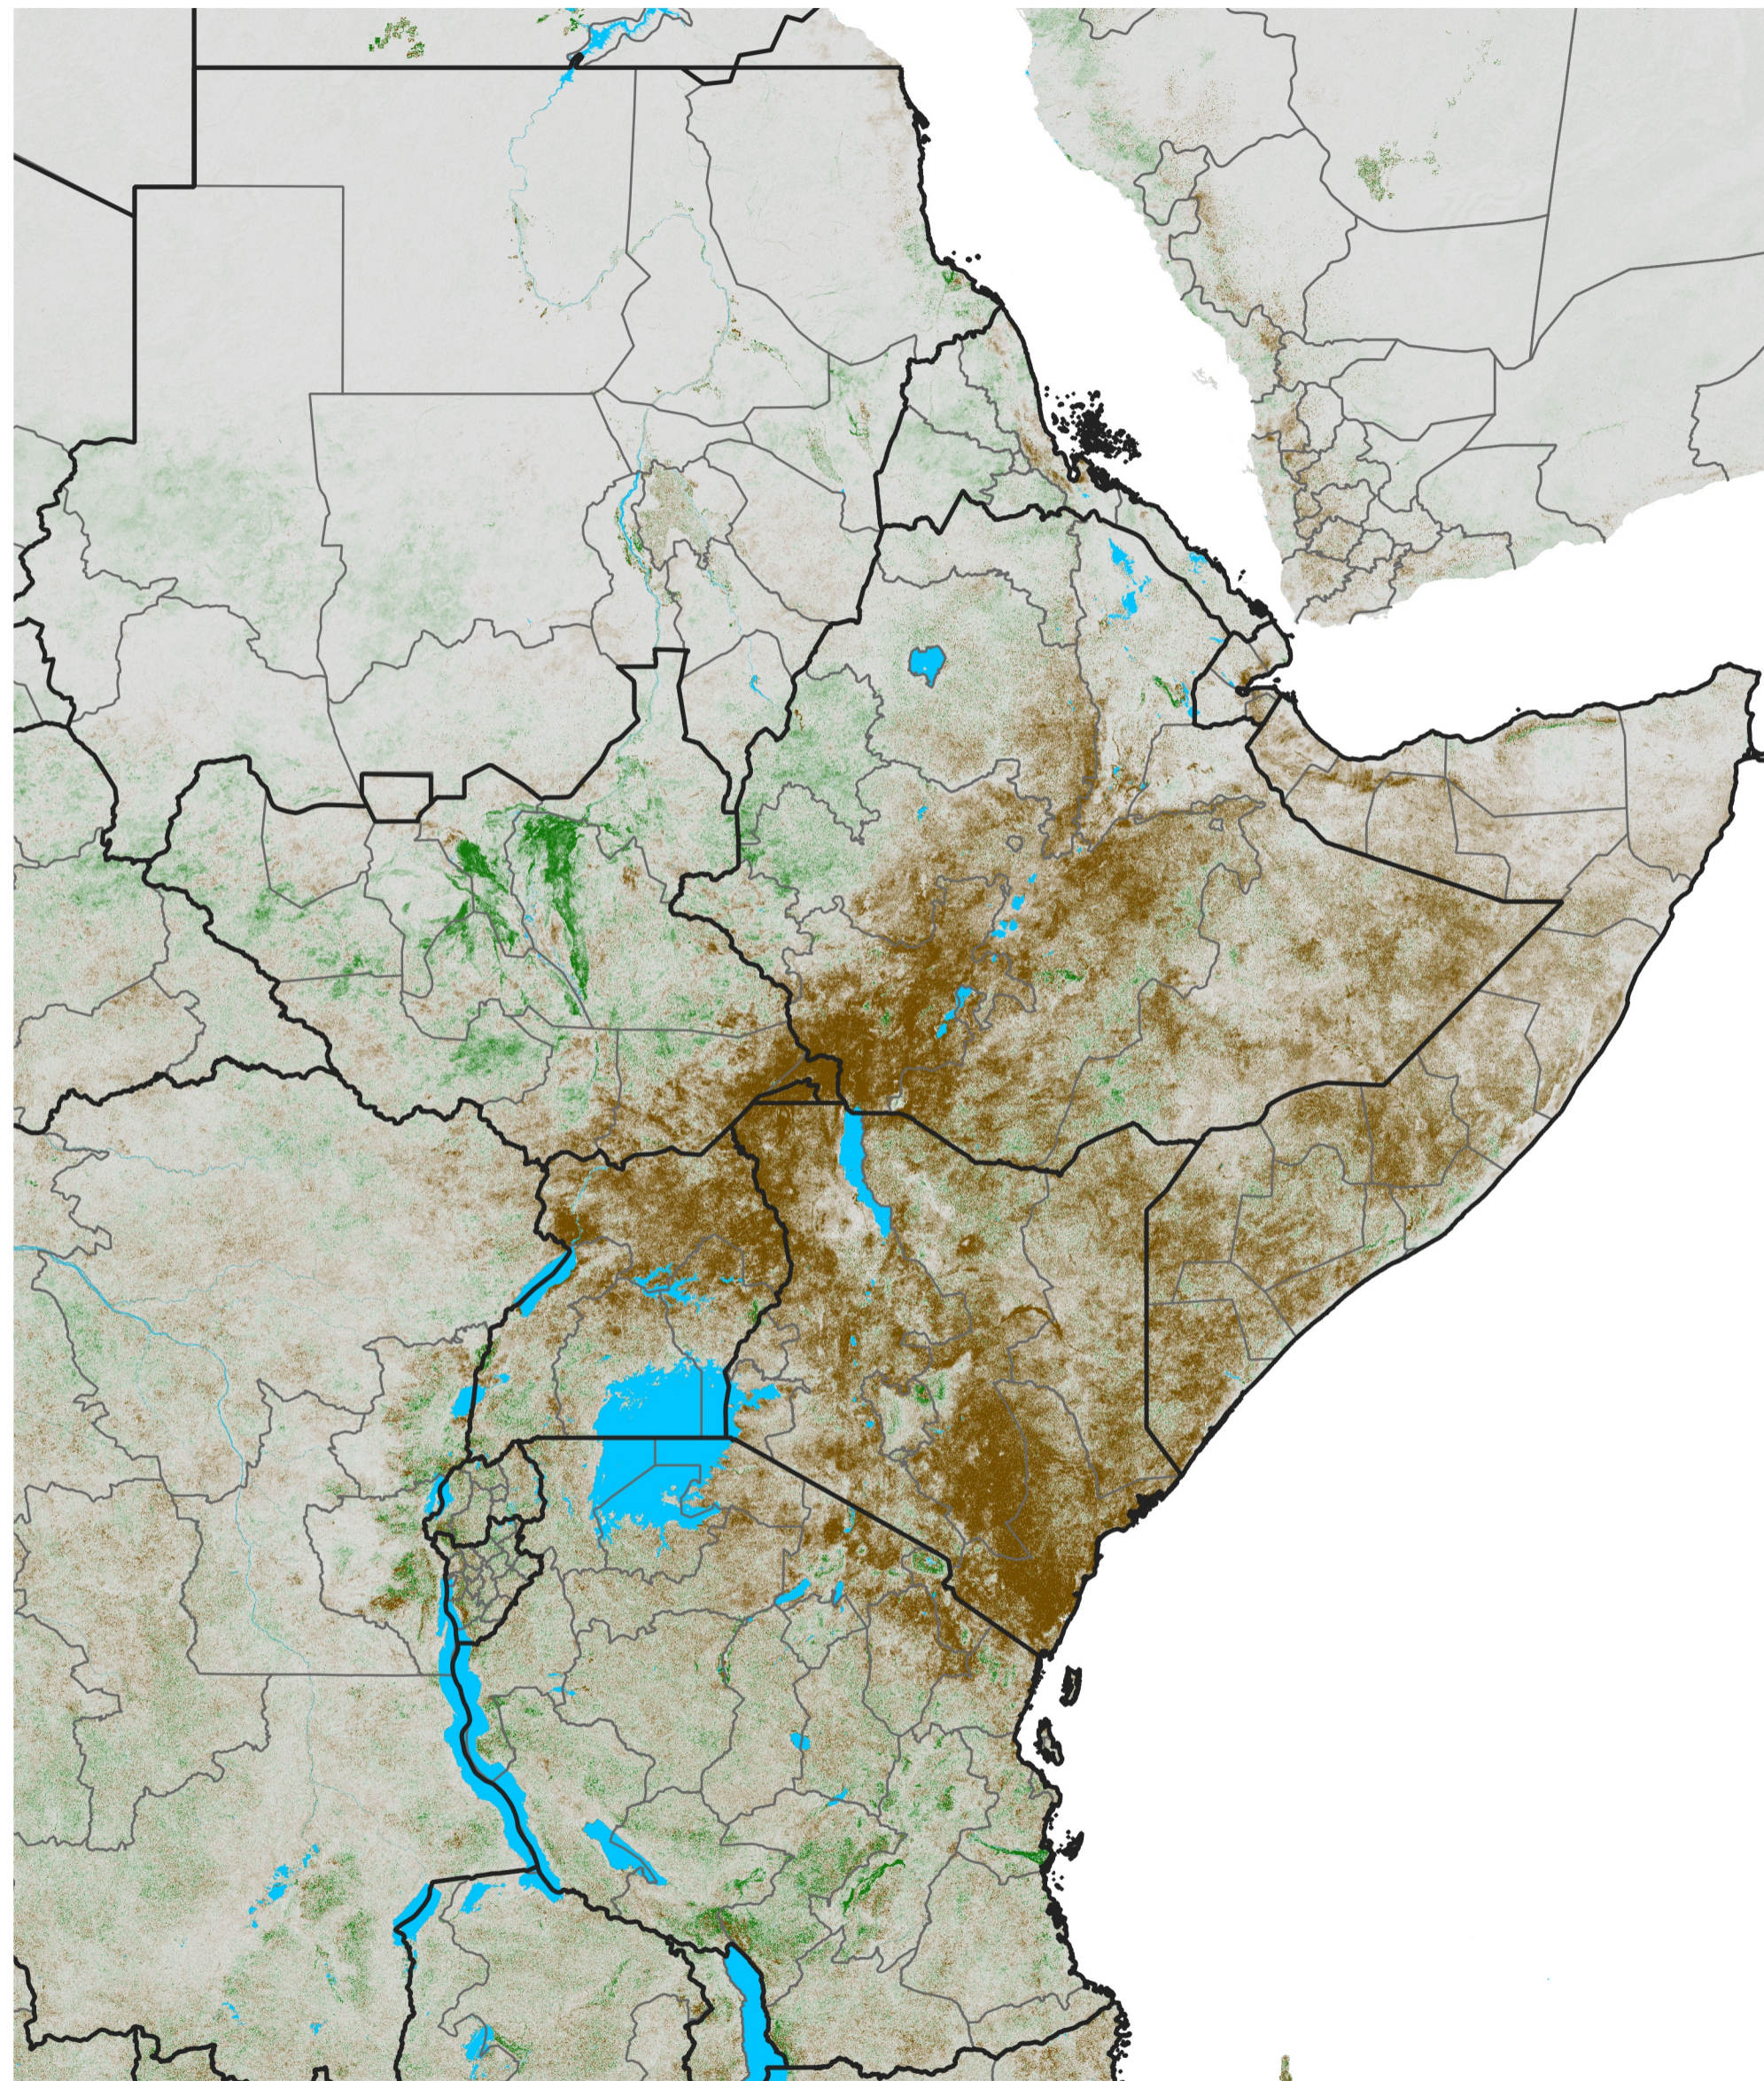

East Africa NDVI Difference

2021 minus 2020

Period 18 / Mar 21 - 31, 2021

NDVI Difference

< -0.3 -0.2 -0.1 -0.05 0.05 0.1 0.2 >0.3

Negative

No Difference

Positive