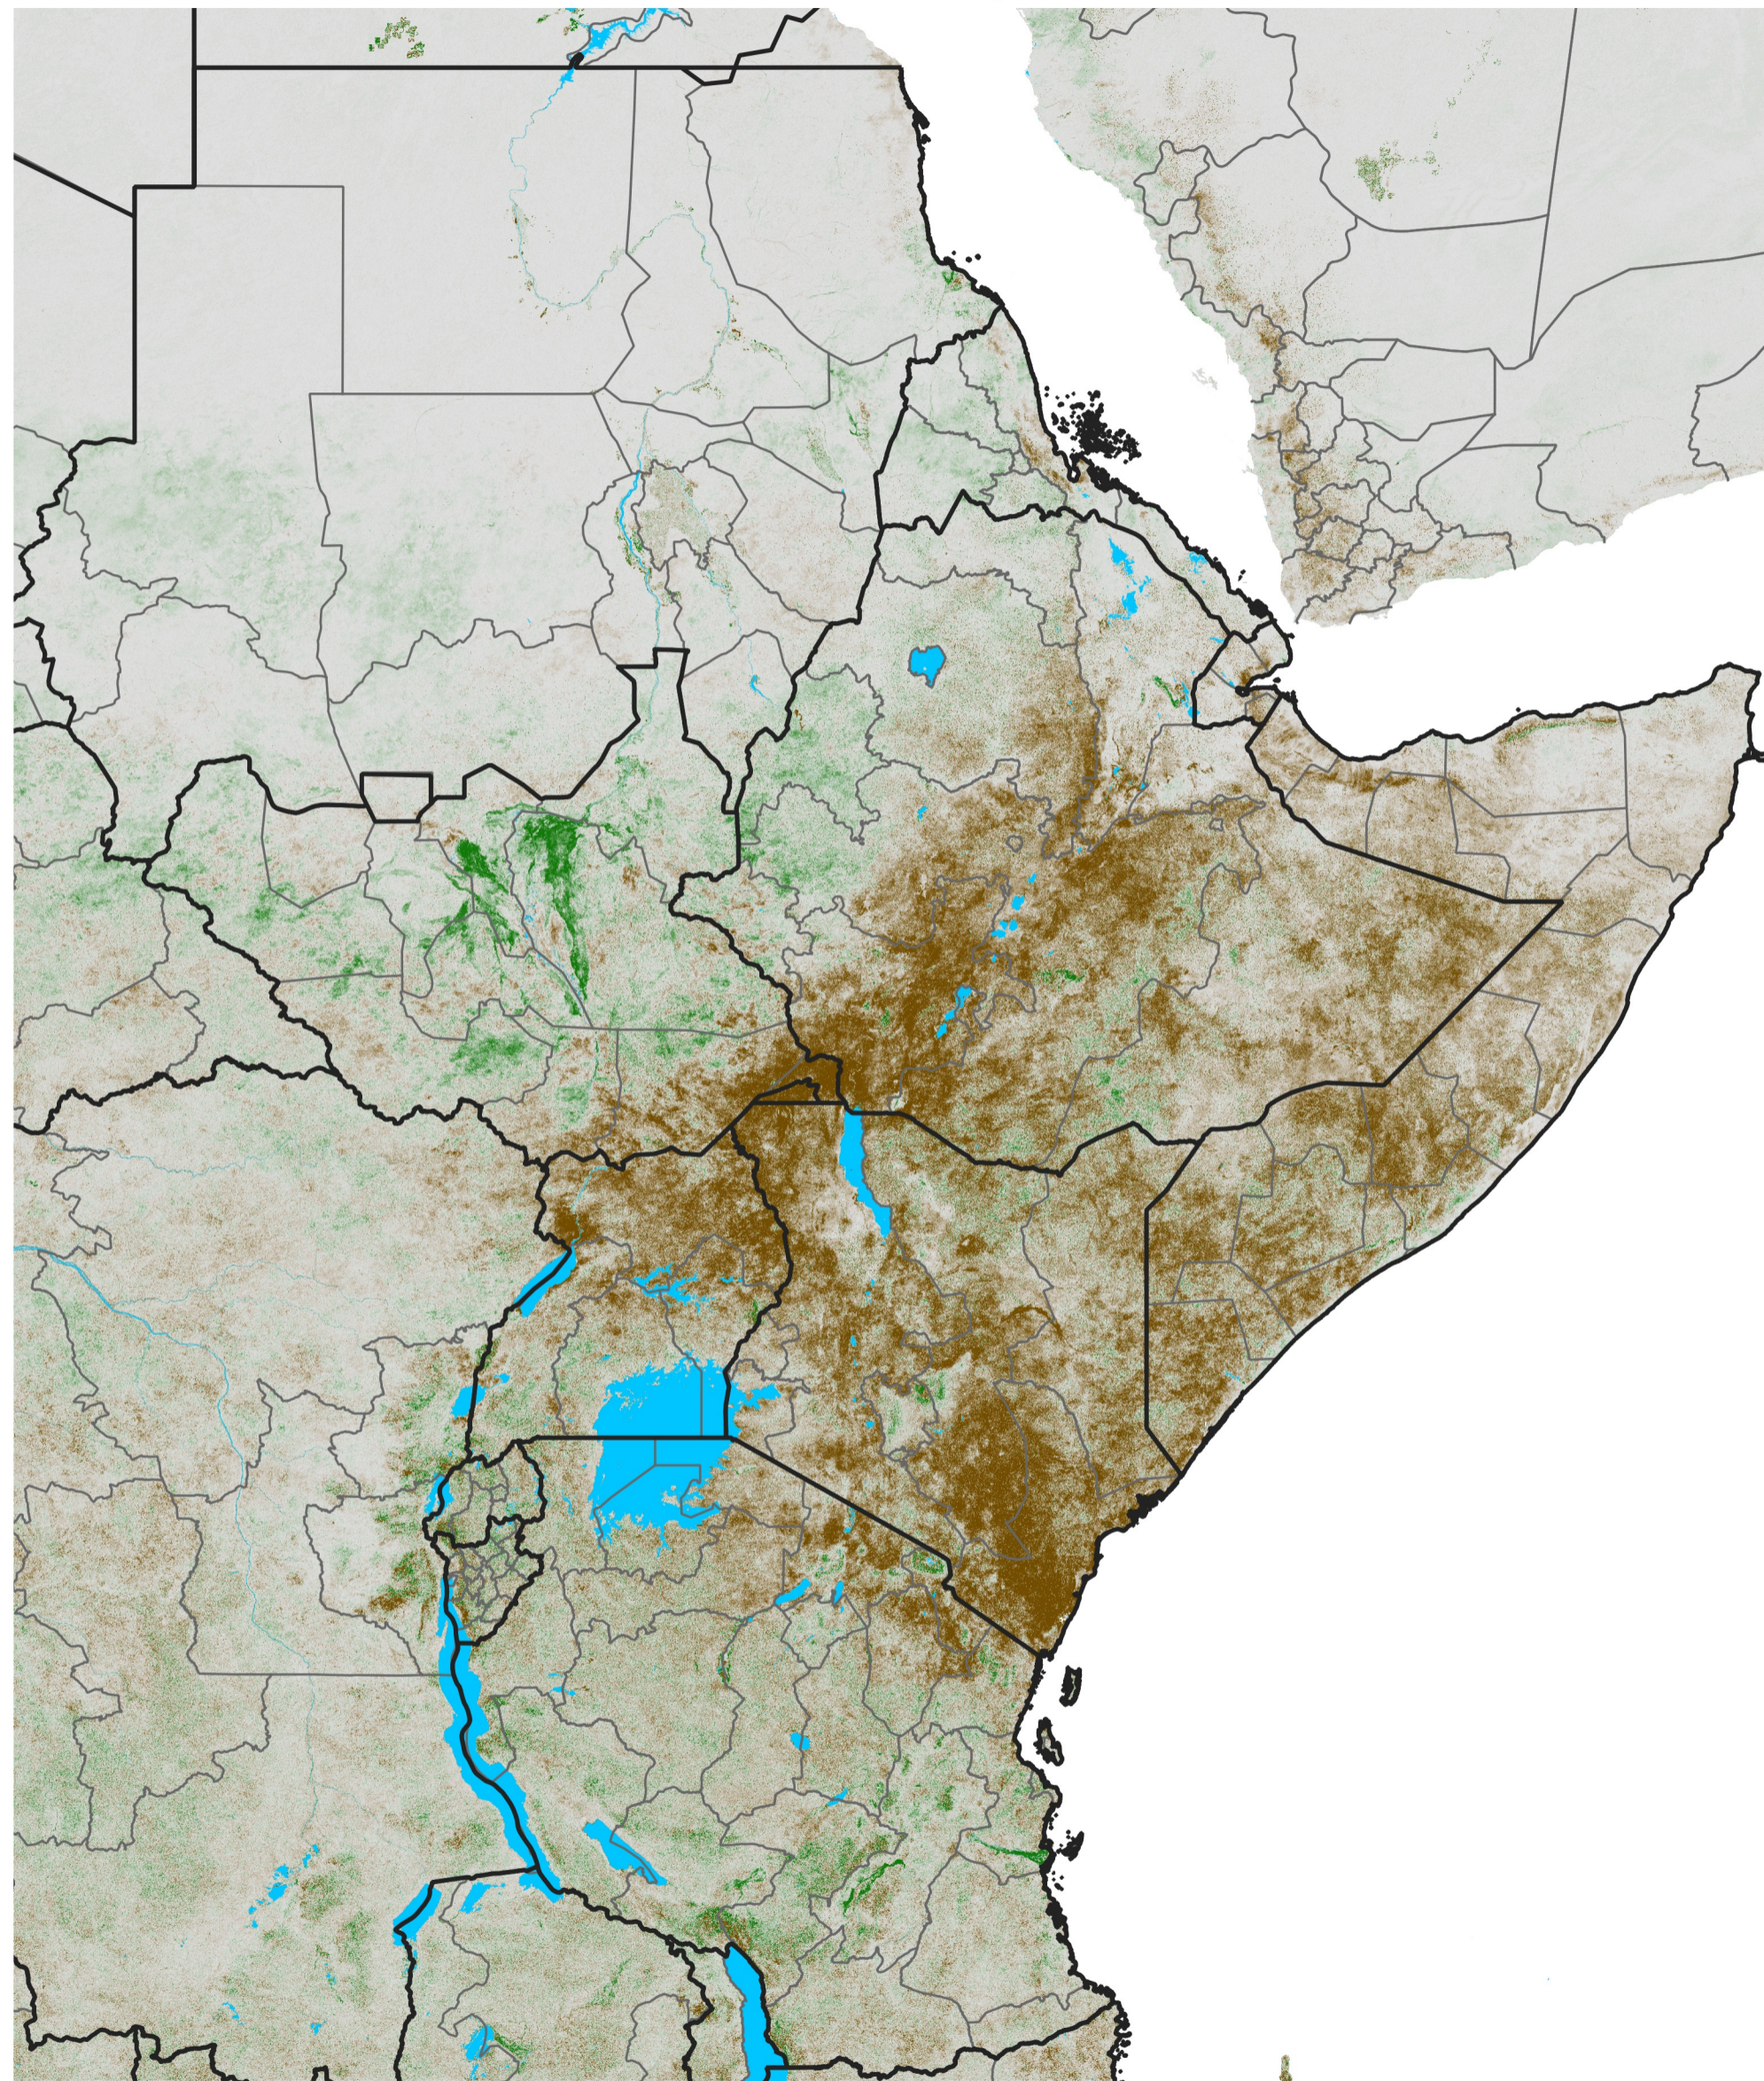

East Africa NDVI Difference

2021 minus 2020

Period 19 / Mar 26 - Apr 05, 2021

NDVI Difference

< -0.3 -0.2 -0.1 -0.05 0.05 0.1 0.2 >0.3

Negative

No Difference

Positive