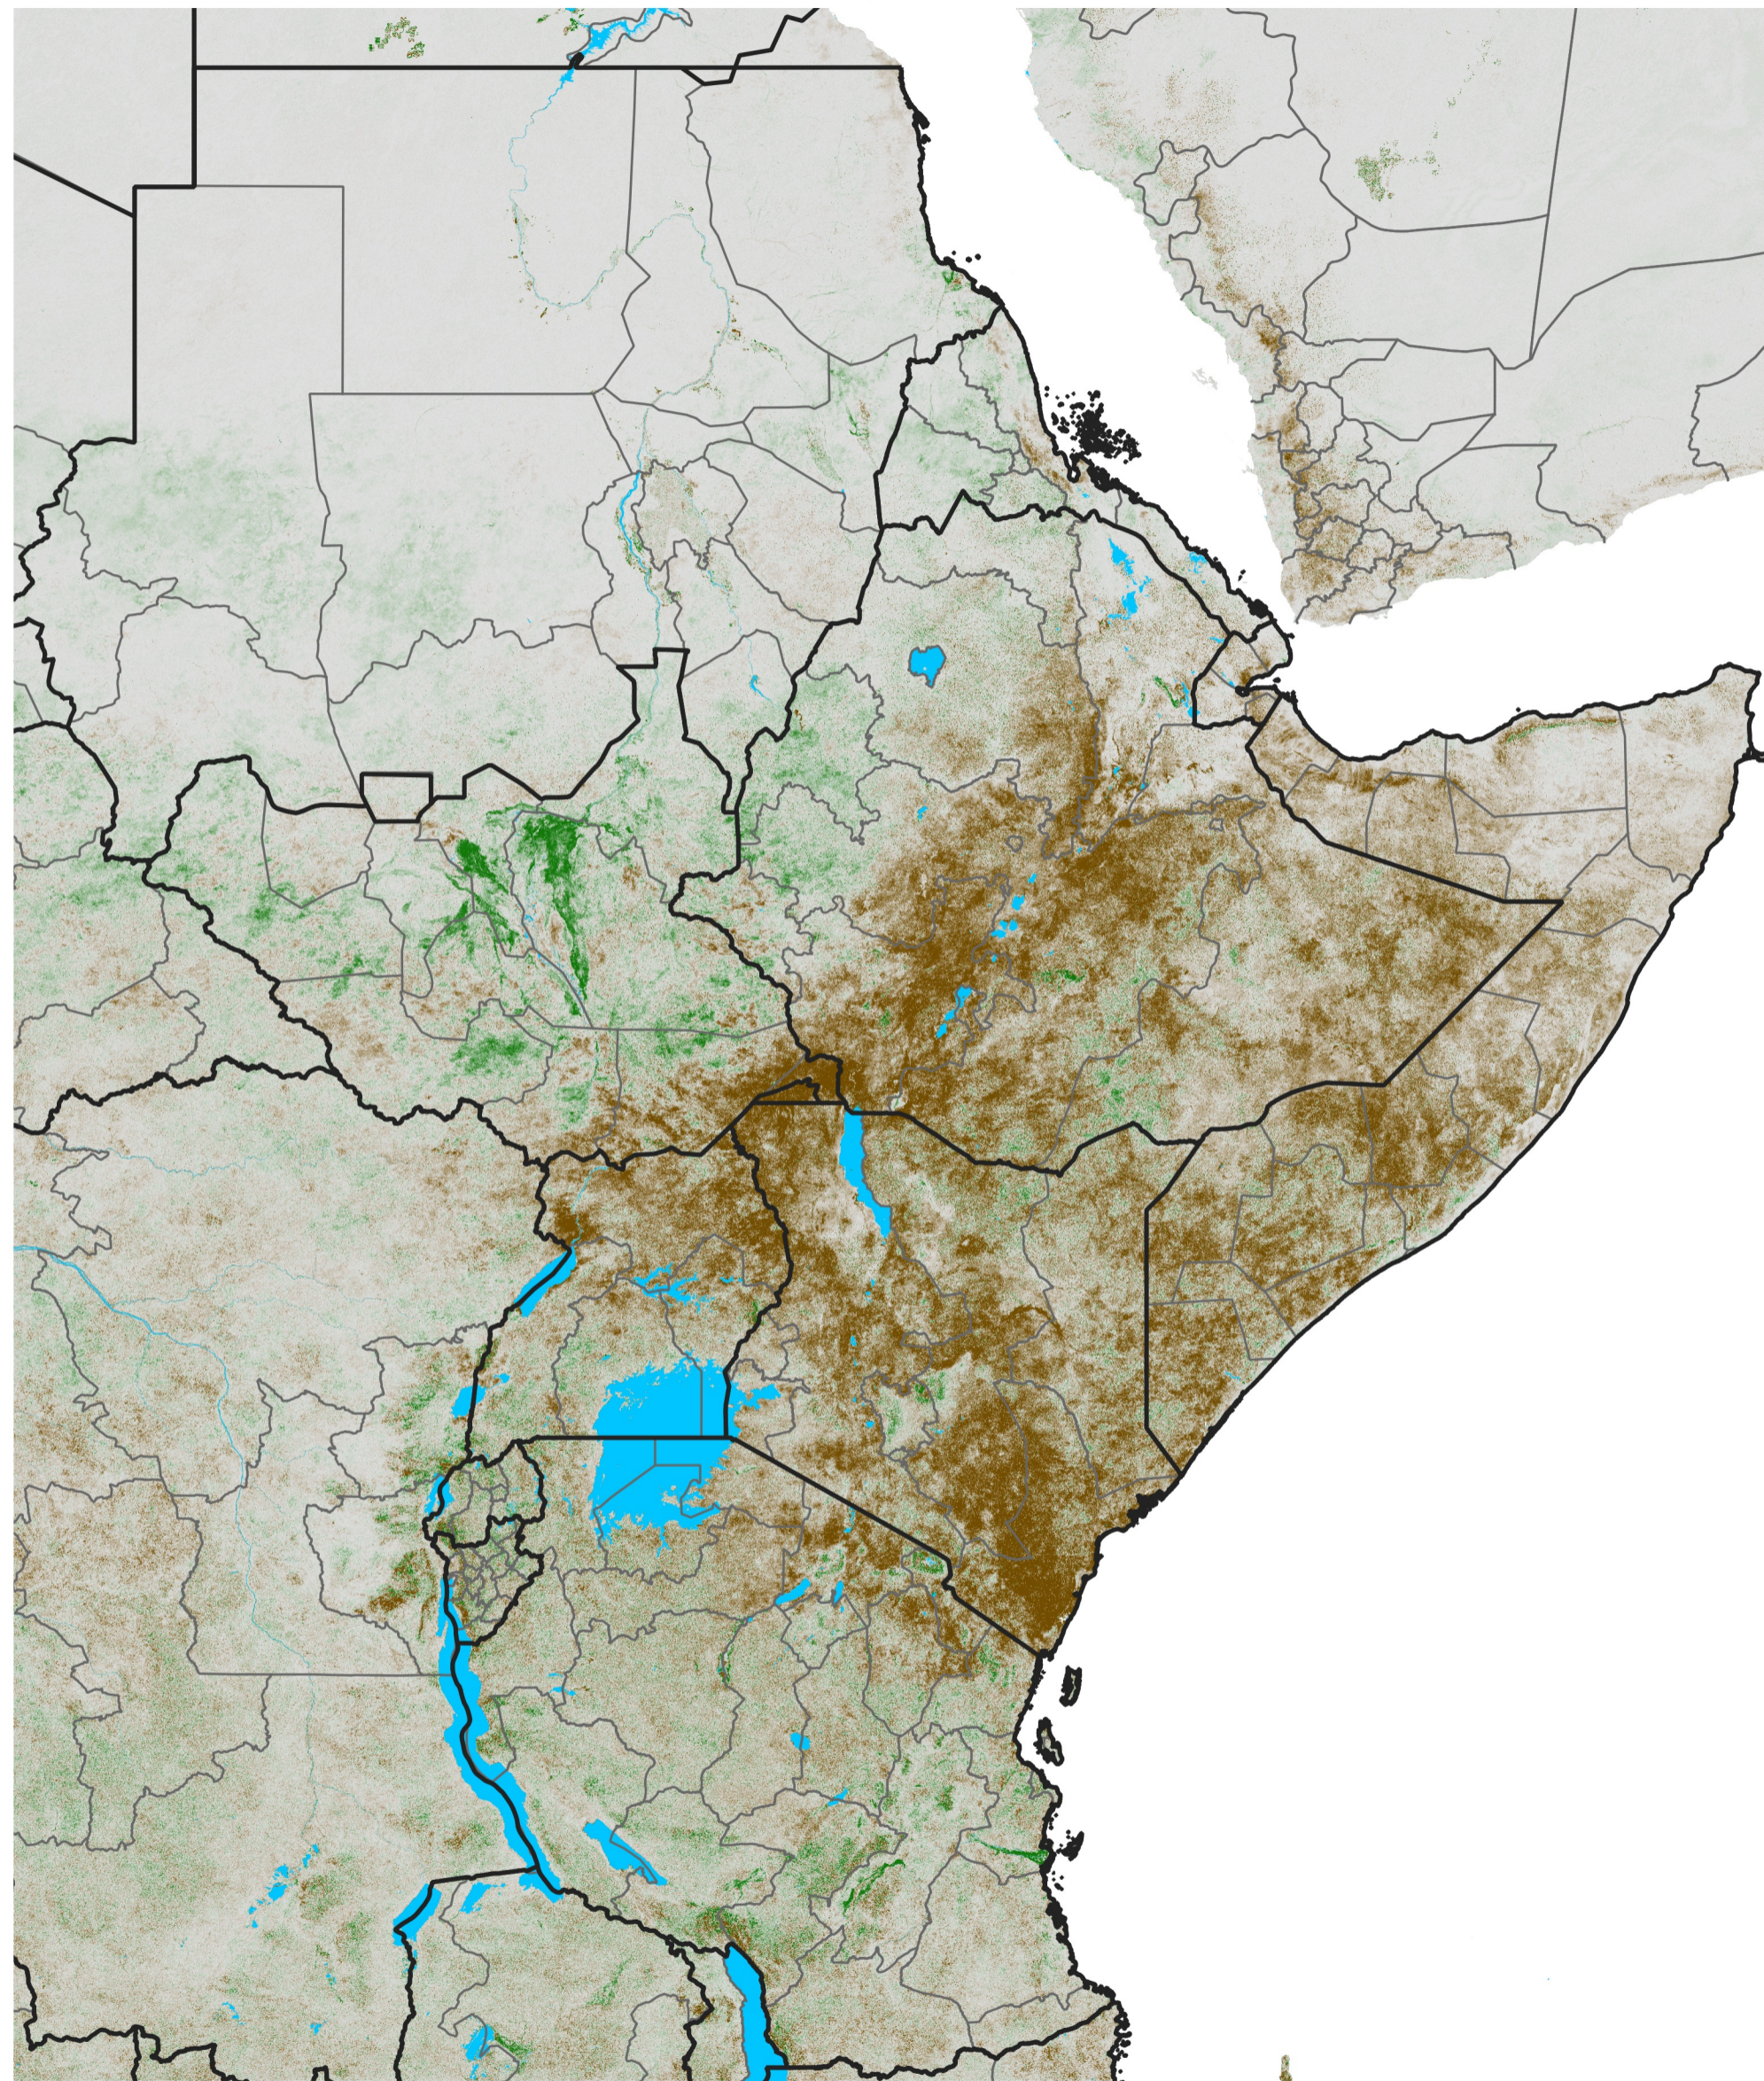

# East Africa NDVI Difference

2021 minus 2020

Period 20 / Apr 01 - 10, 2021

## NDVI Difference

< -0.3   -0.2   -0.1   -0.05   0.05   0.1   0.2   >0.3

Negative

No Difference

Positive