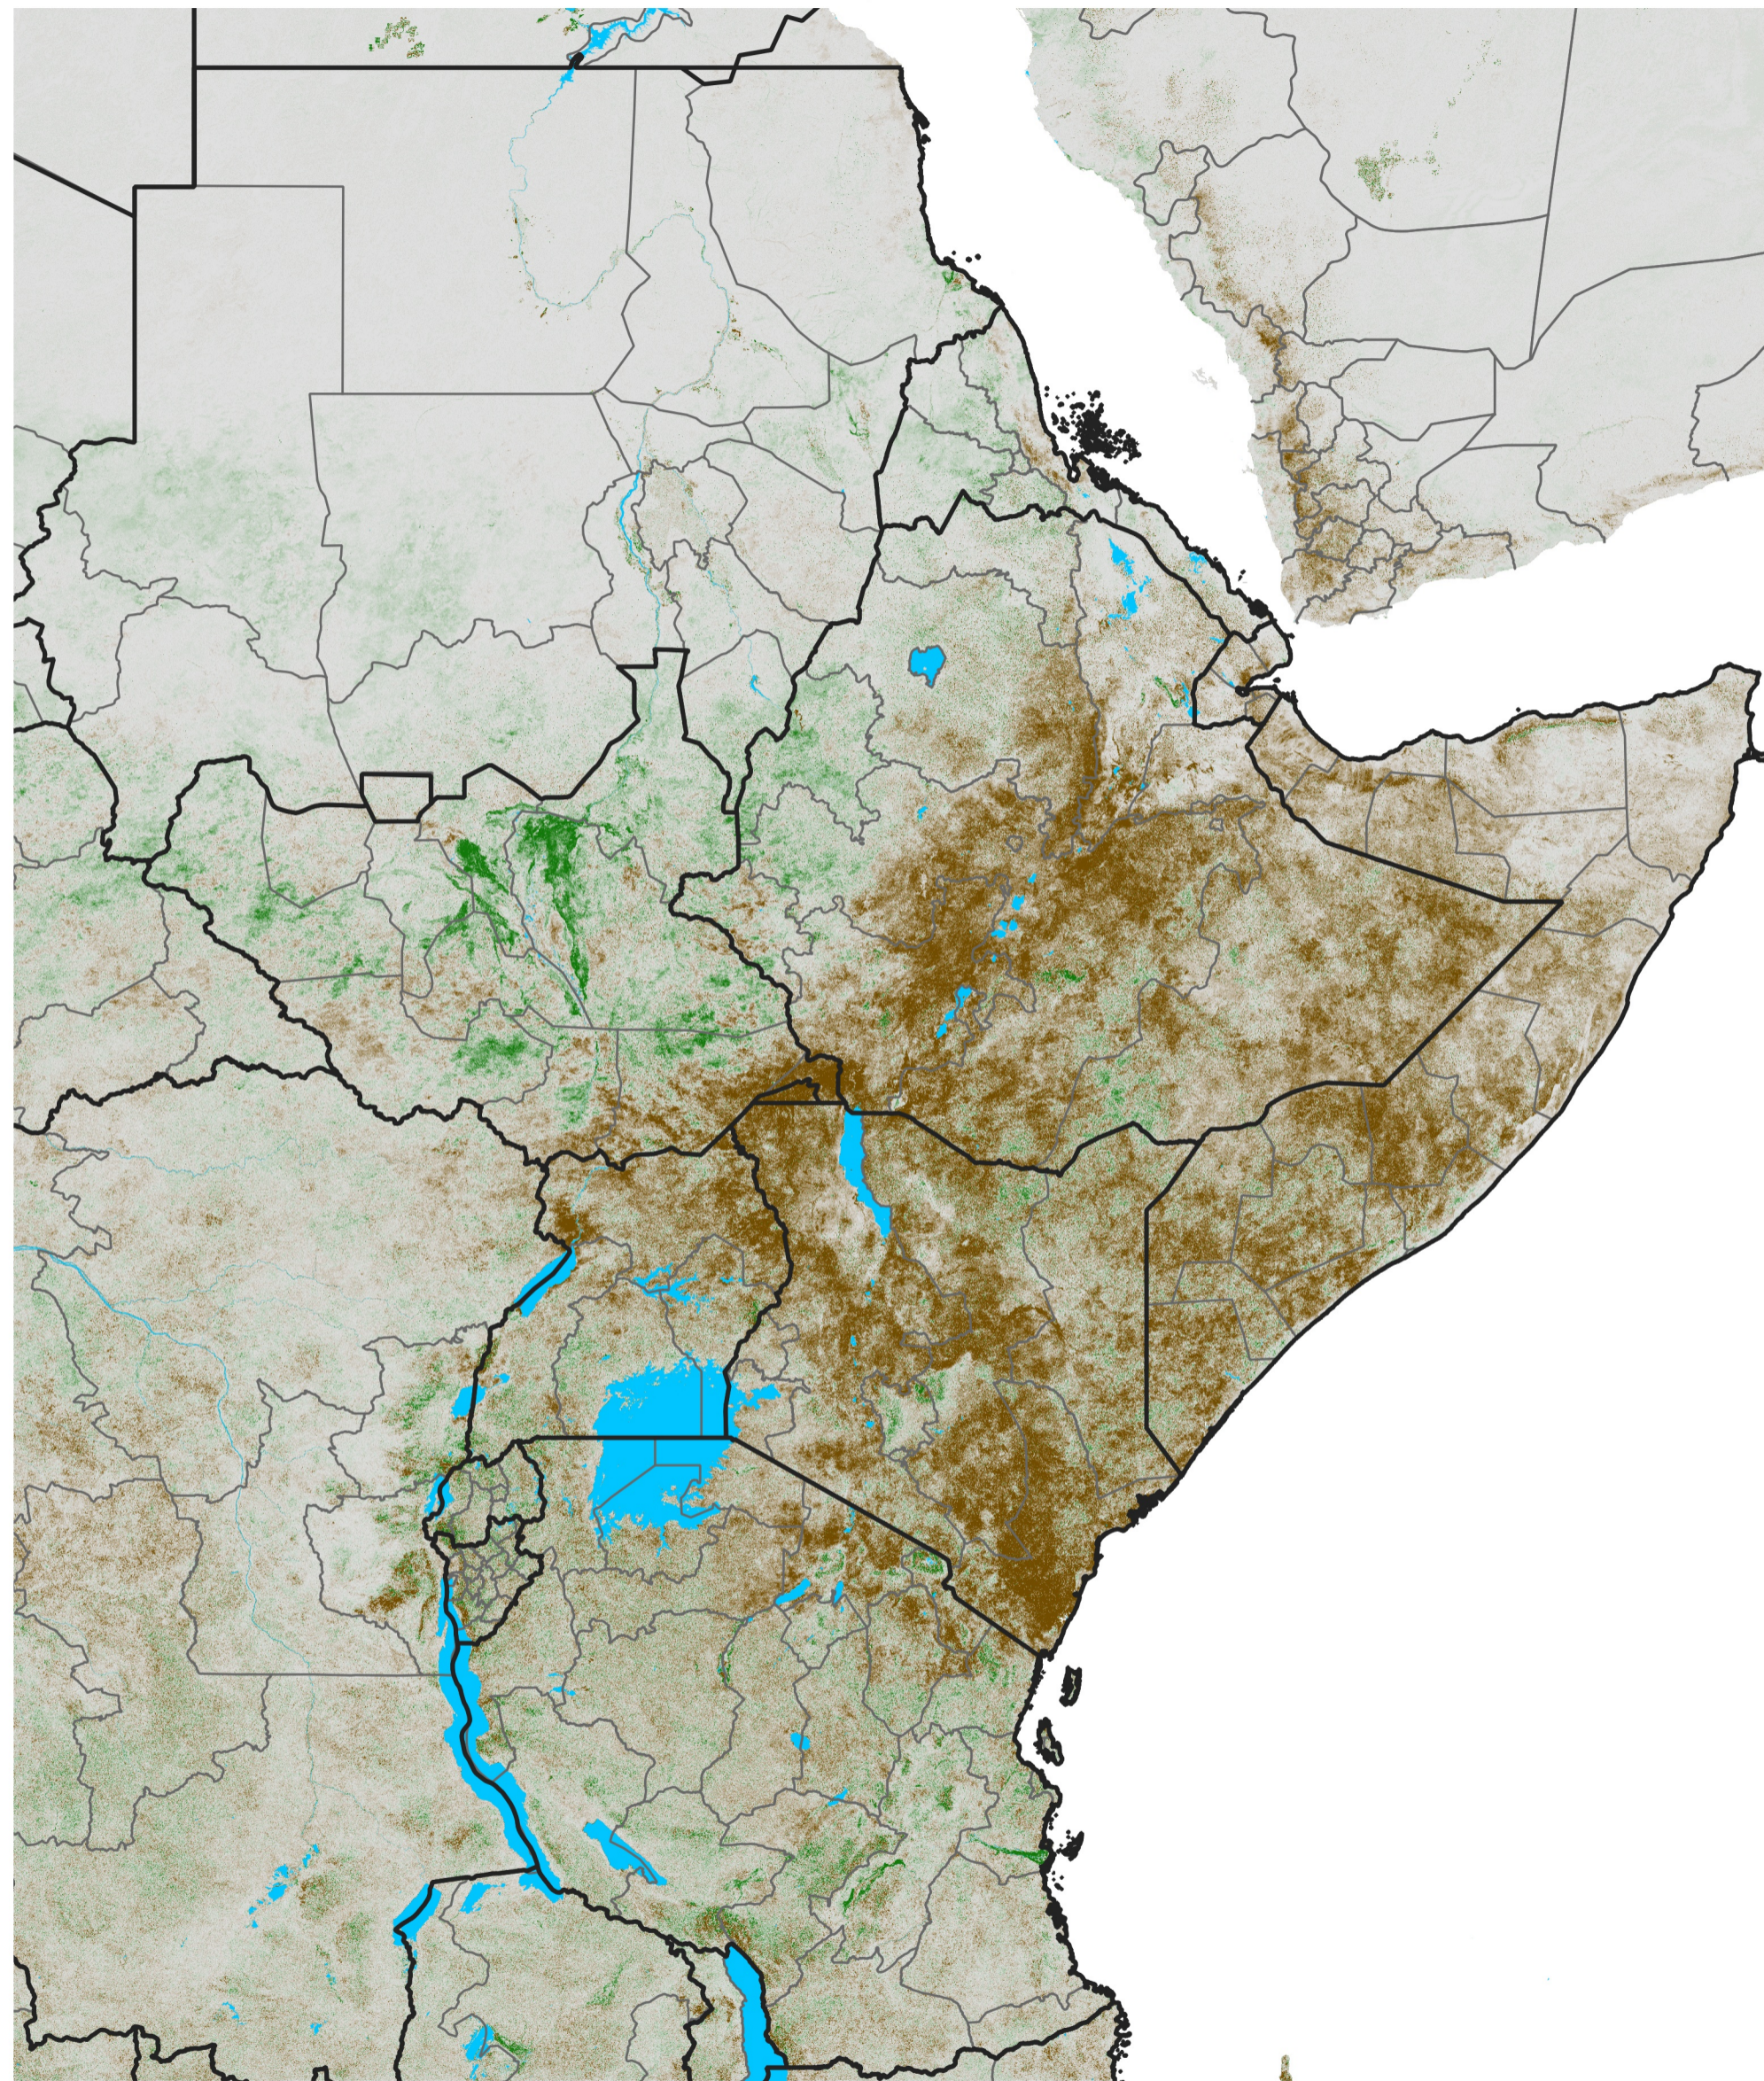

East Africa NDVI Difference

2021 minus 2020

Period 21 / Apr 06 - 15, 2021

NDVI Difference

< -0.3 -0.2 -0.1 -0.05 0.05 0.1 0.2 >0.3

Negative

No Difference

Positive