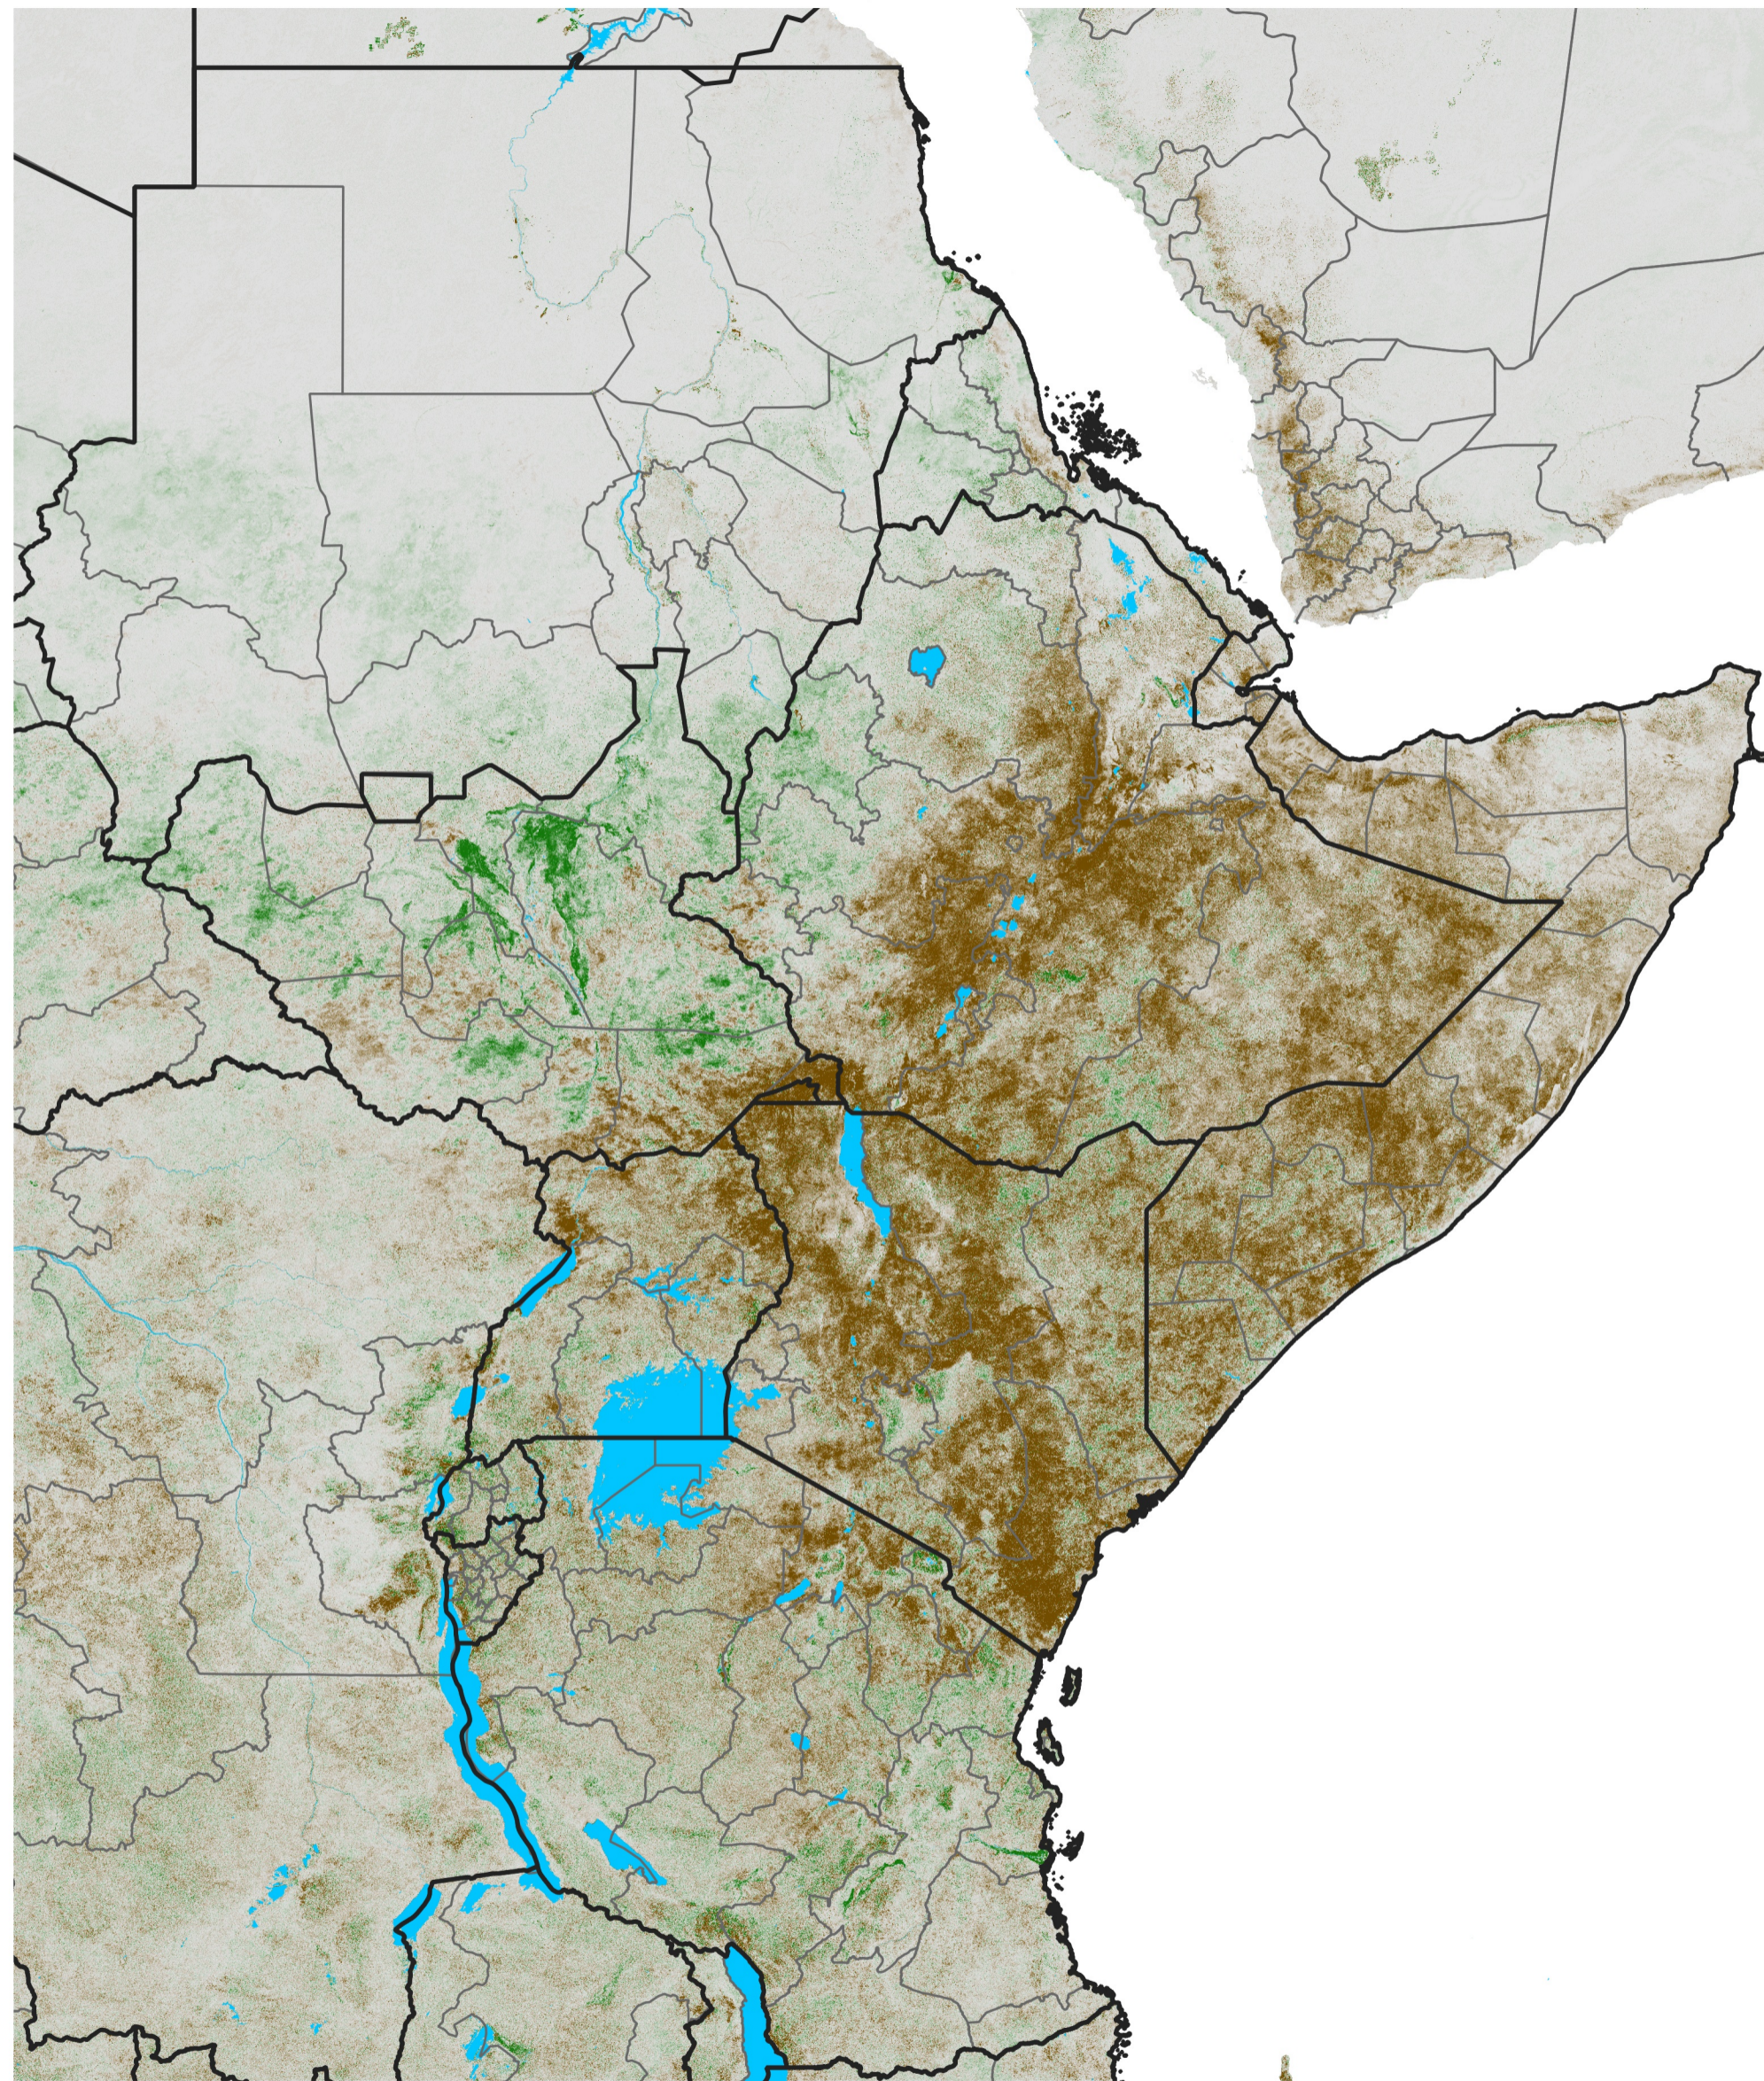

East Africa NDVI Difference

2021 minus 2020

Period 22 / Apr 11 - 20, 2021

NDVI Difference

< -0.3 -0.2 -0.1 -0.05 0.05 0.1 0.2 >0.3

Negative

No Difference

Positive