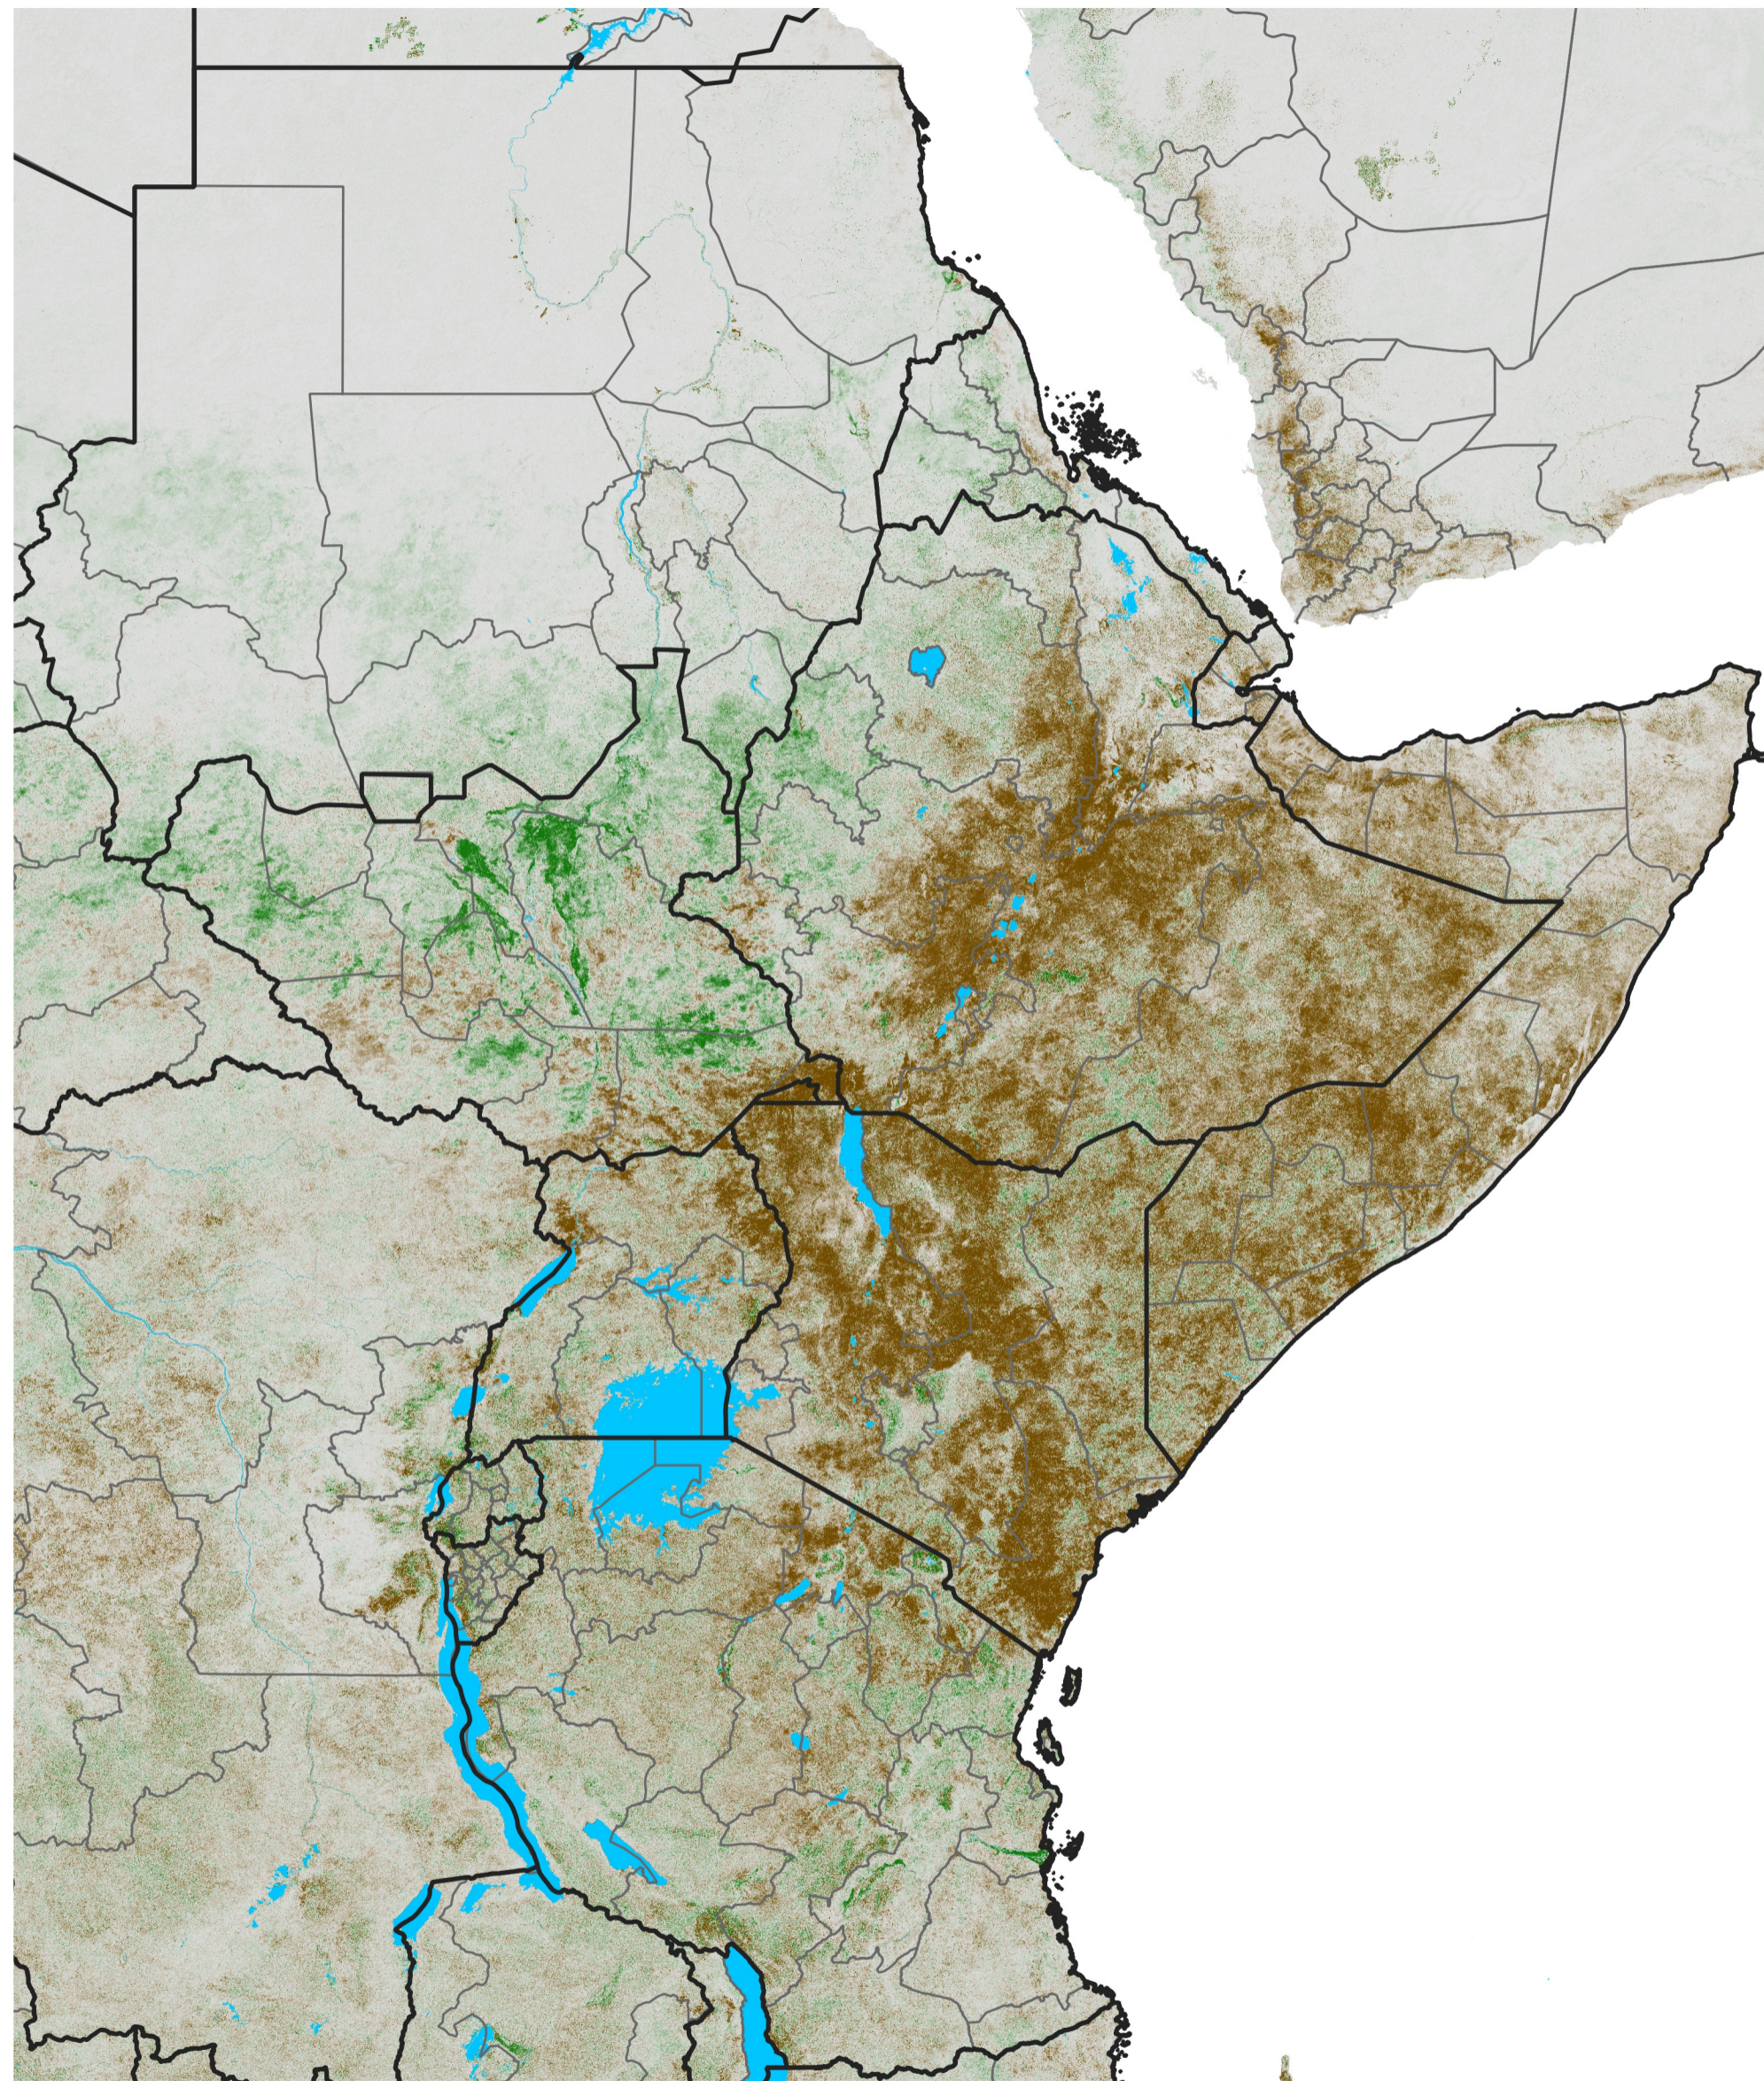

East Africa NDVI Difference

2021 minus 2020

Period 23 / Apr 16 - 25, 2021

NDVI Difference

< -0.3 -0.2 -0.1 -0.05 0.05 0.1 0.2 >0.3

Negative

No Difference

Positive