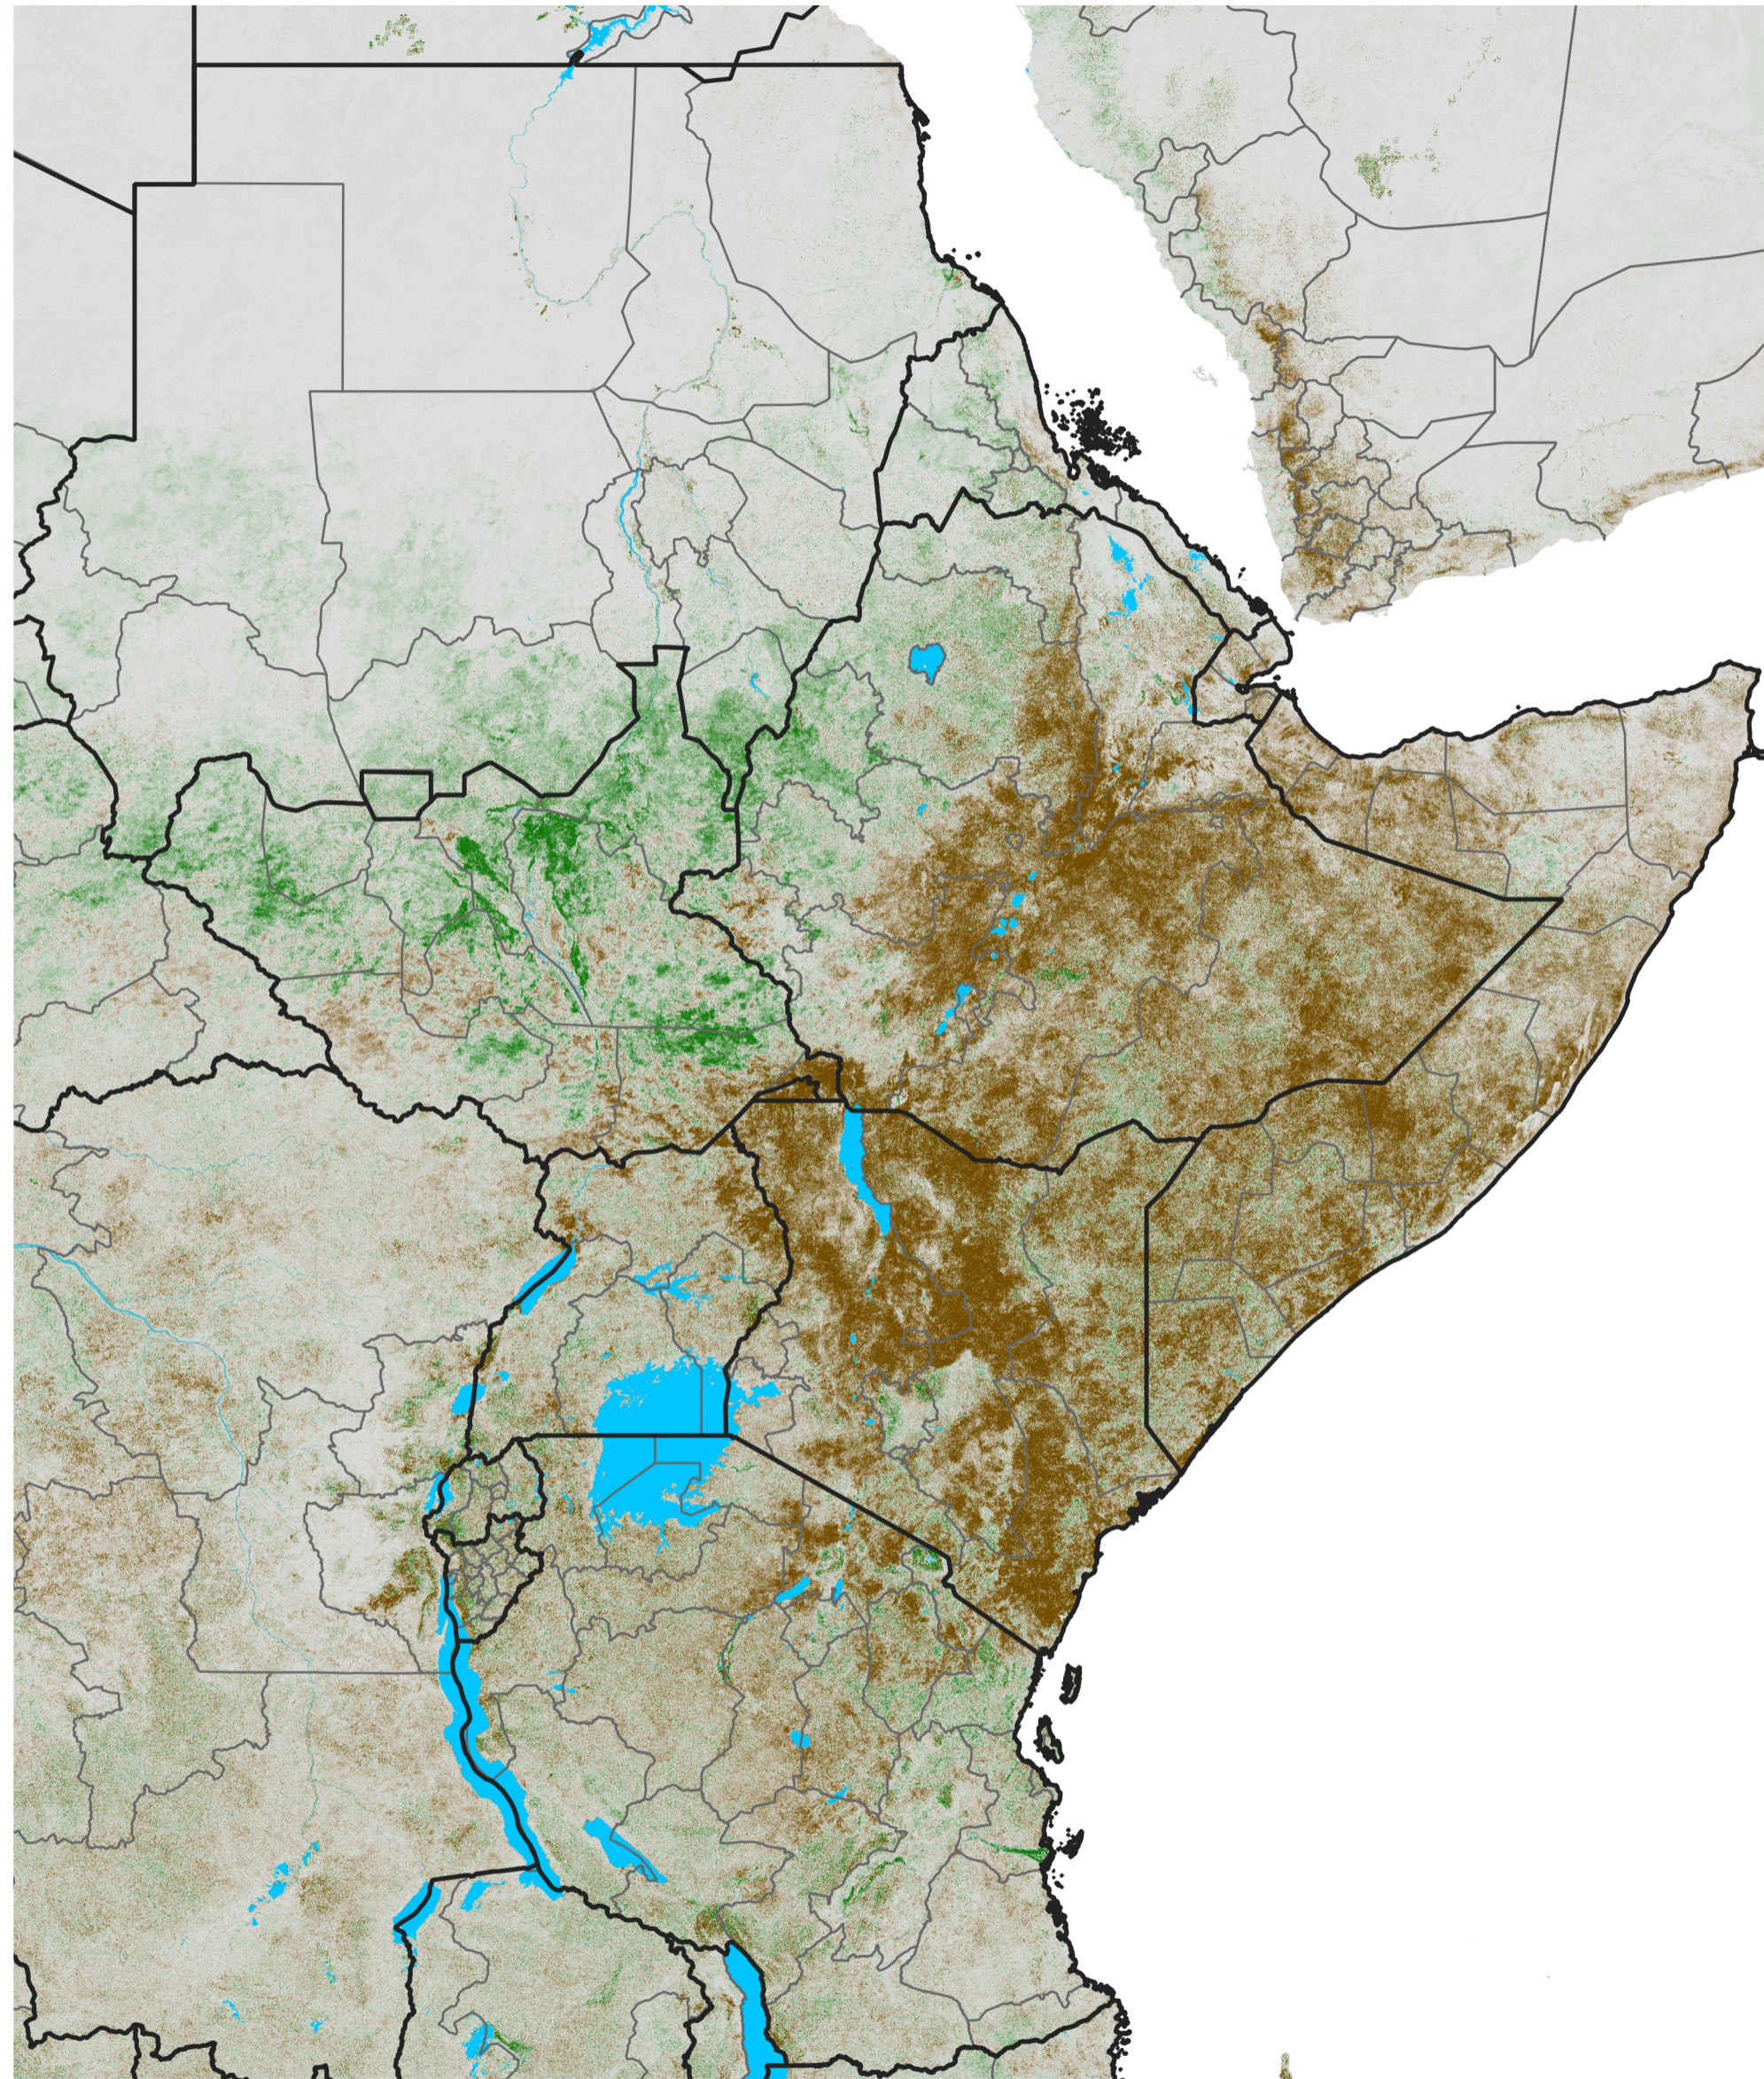

East Africa NDVI Difference

2021 minus 2020

Period 24 / Apr 21 - 30, 2021

NDVI Difference

< -0.3 -0.2 -0.1 -0.05 0.05 0.1 0.2 >0.3

Negative

No Difference

Positive