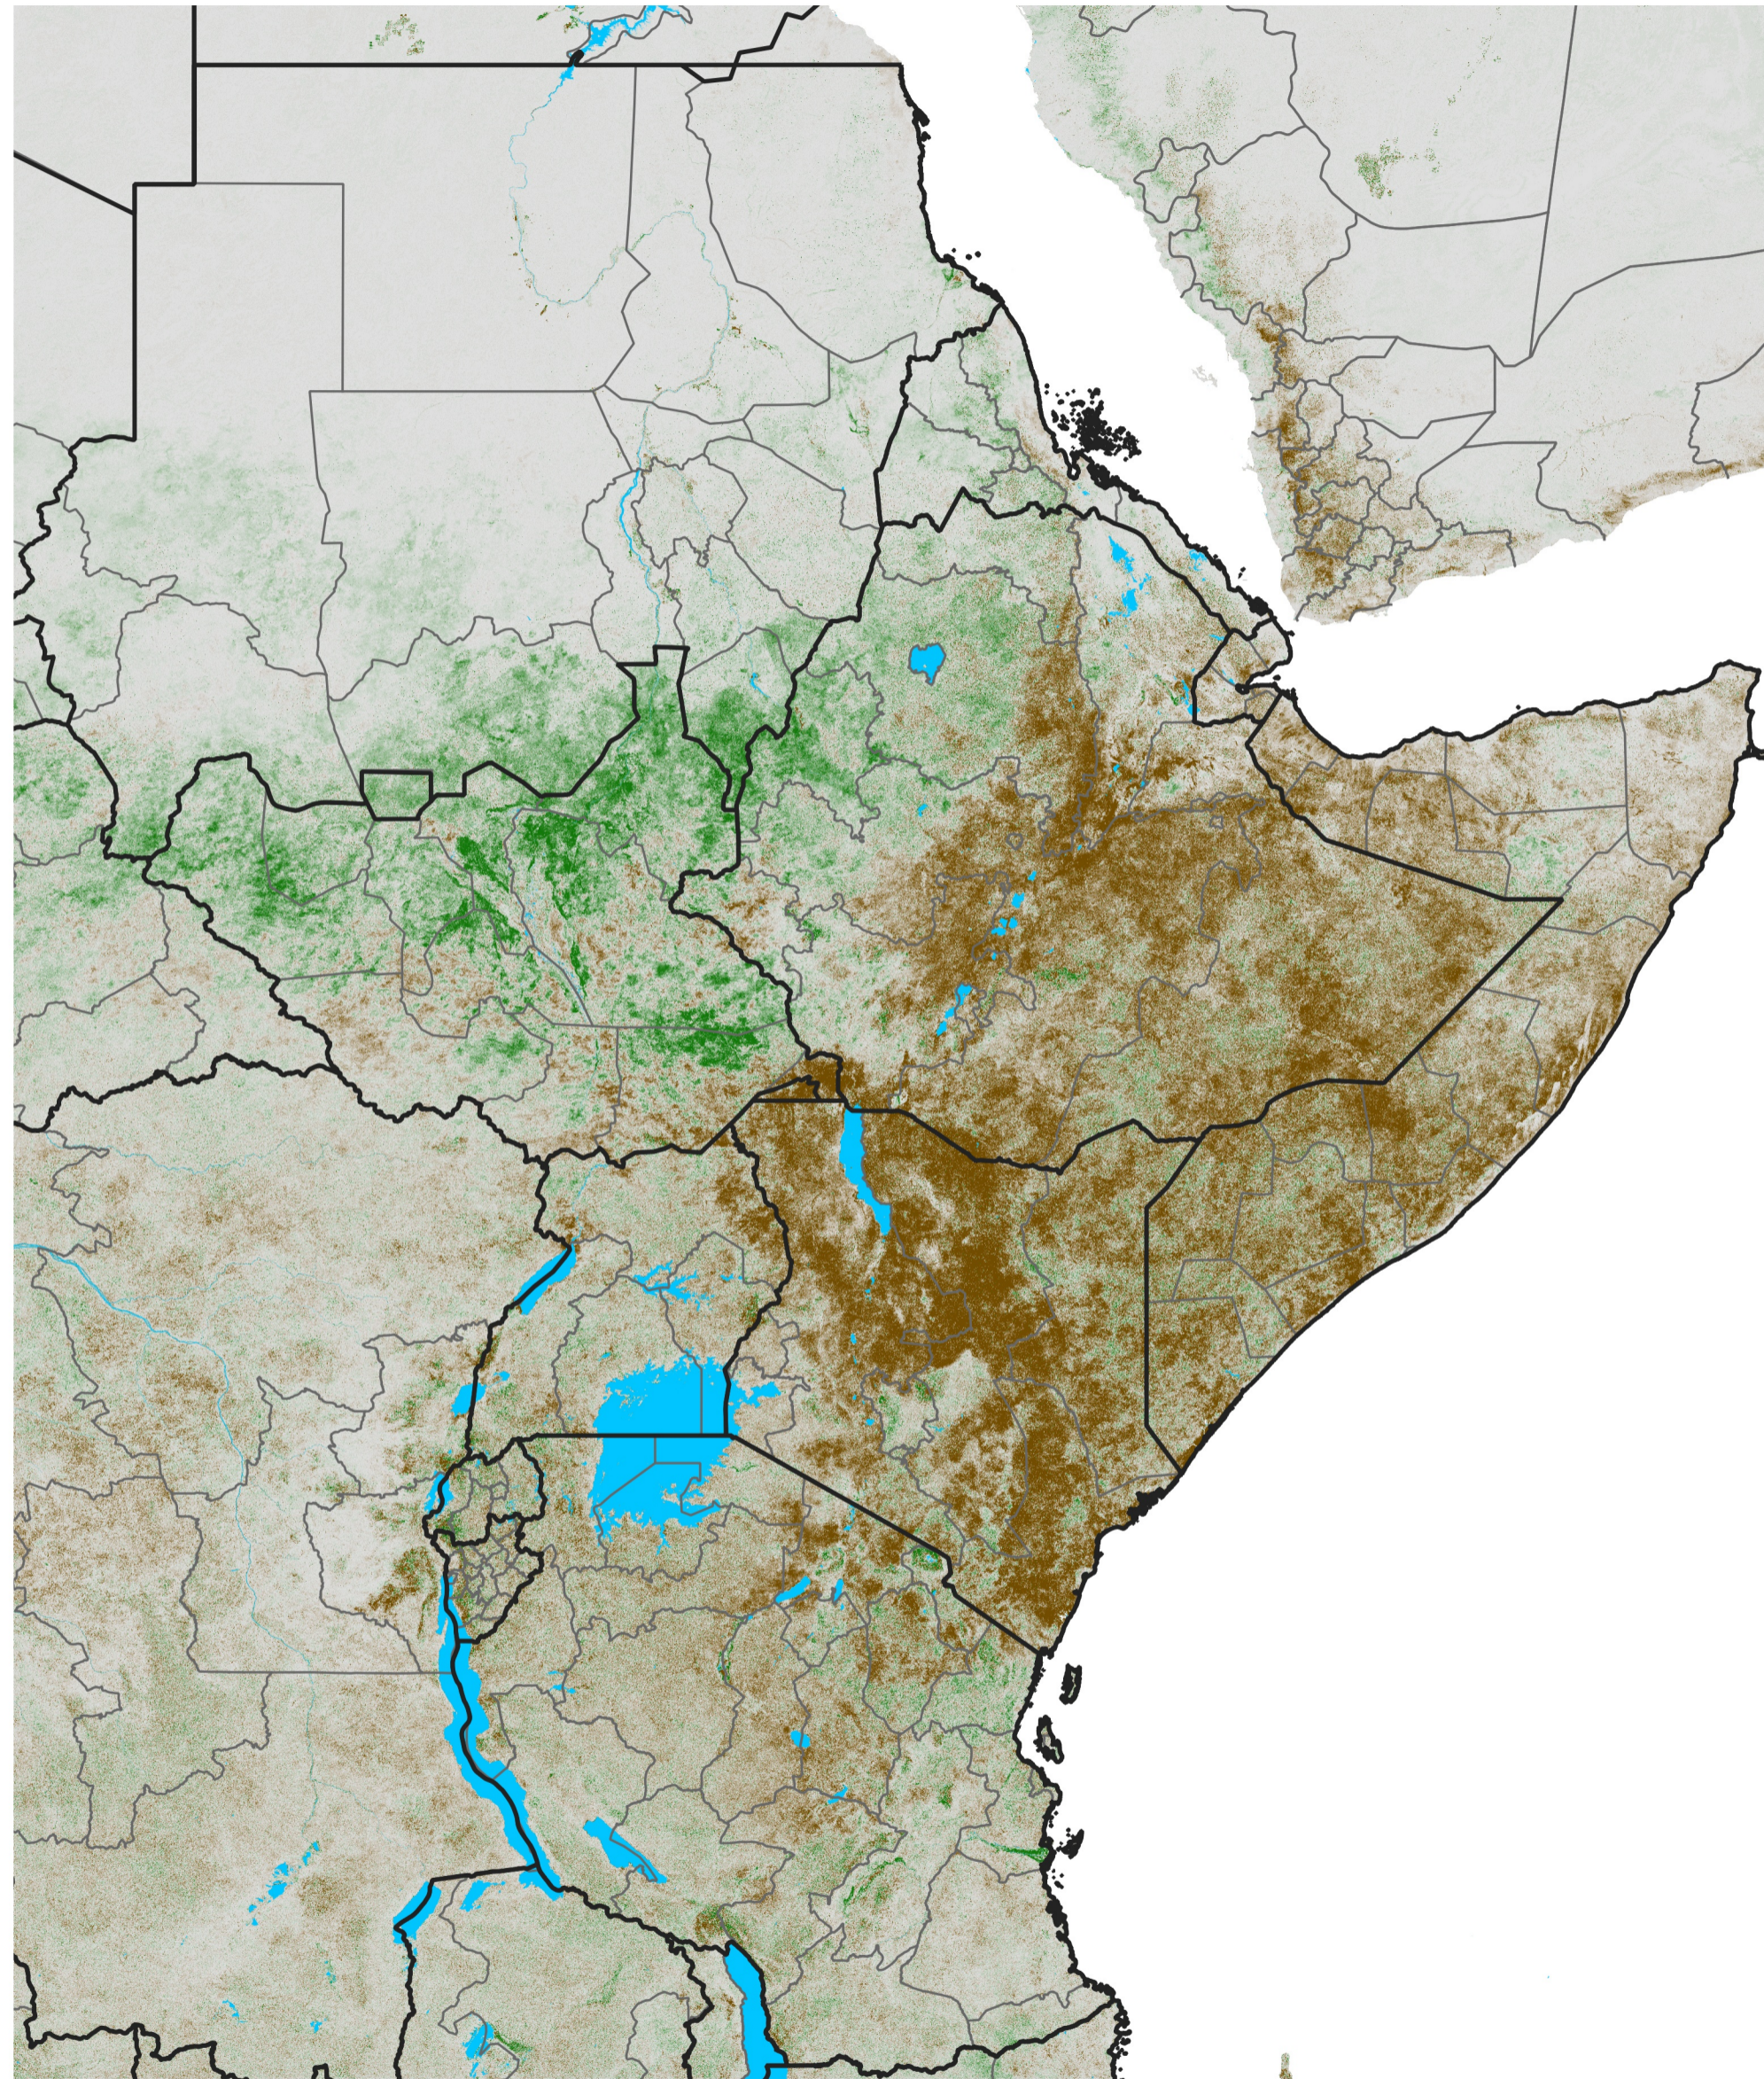

East Africa NDVI Difference

2021 minus 2020

Period 25 / Apr 26 - May 05, 2021

NDVI Difference

< -0.3 -0.2 -0.1 -0.05 0.05 0.1 0.2 >0.3

Negative

No Difference

Positive