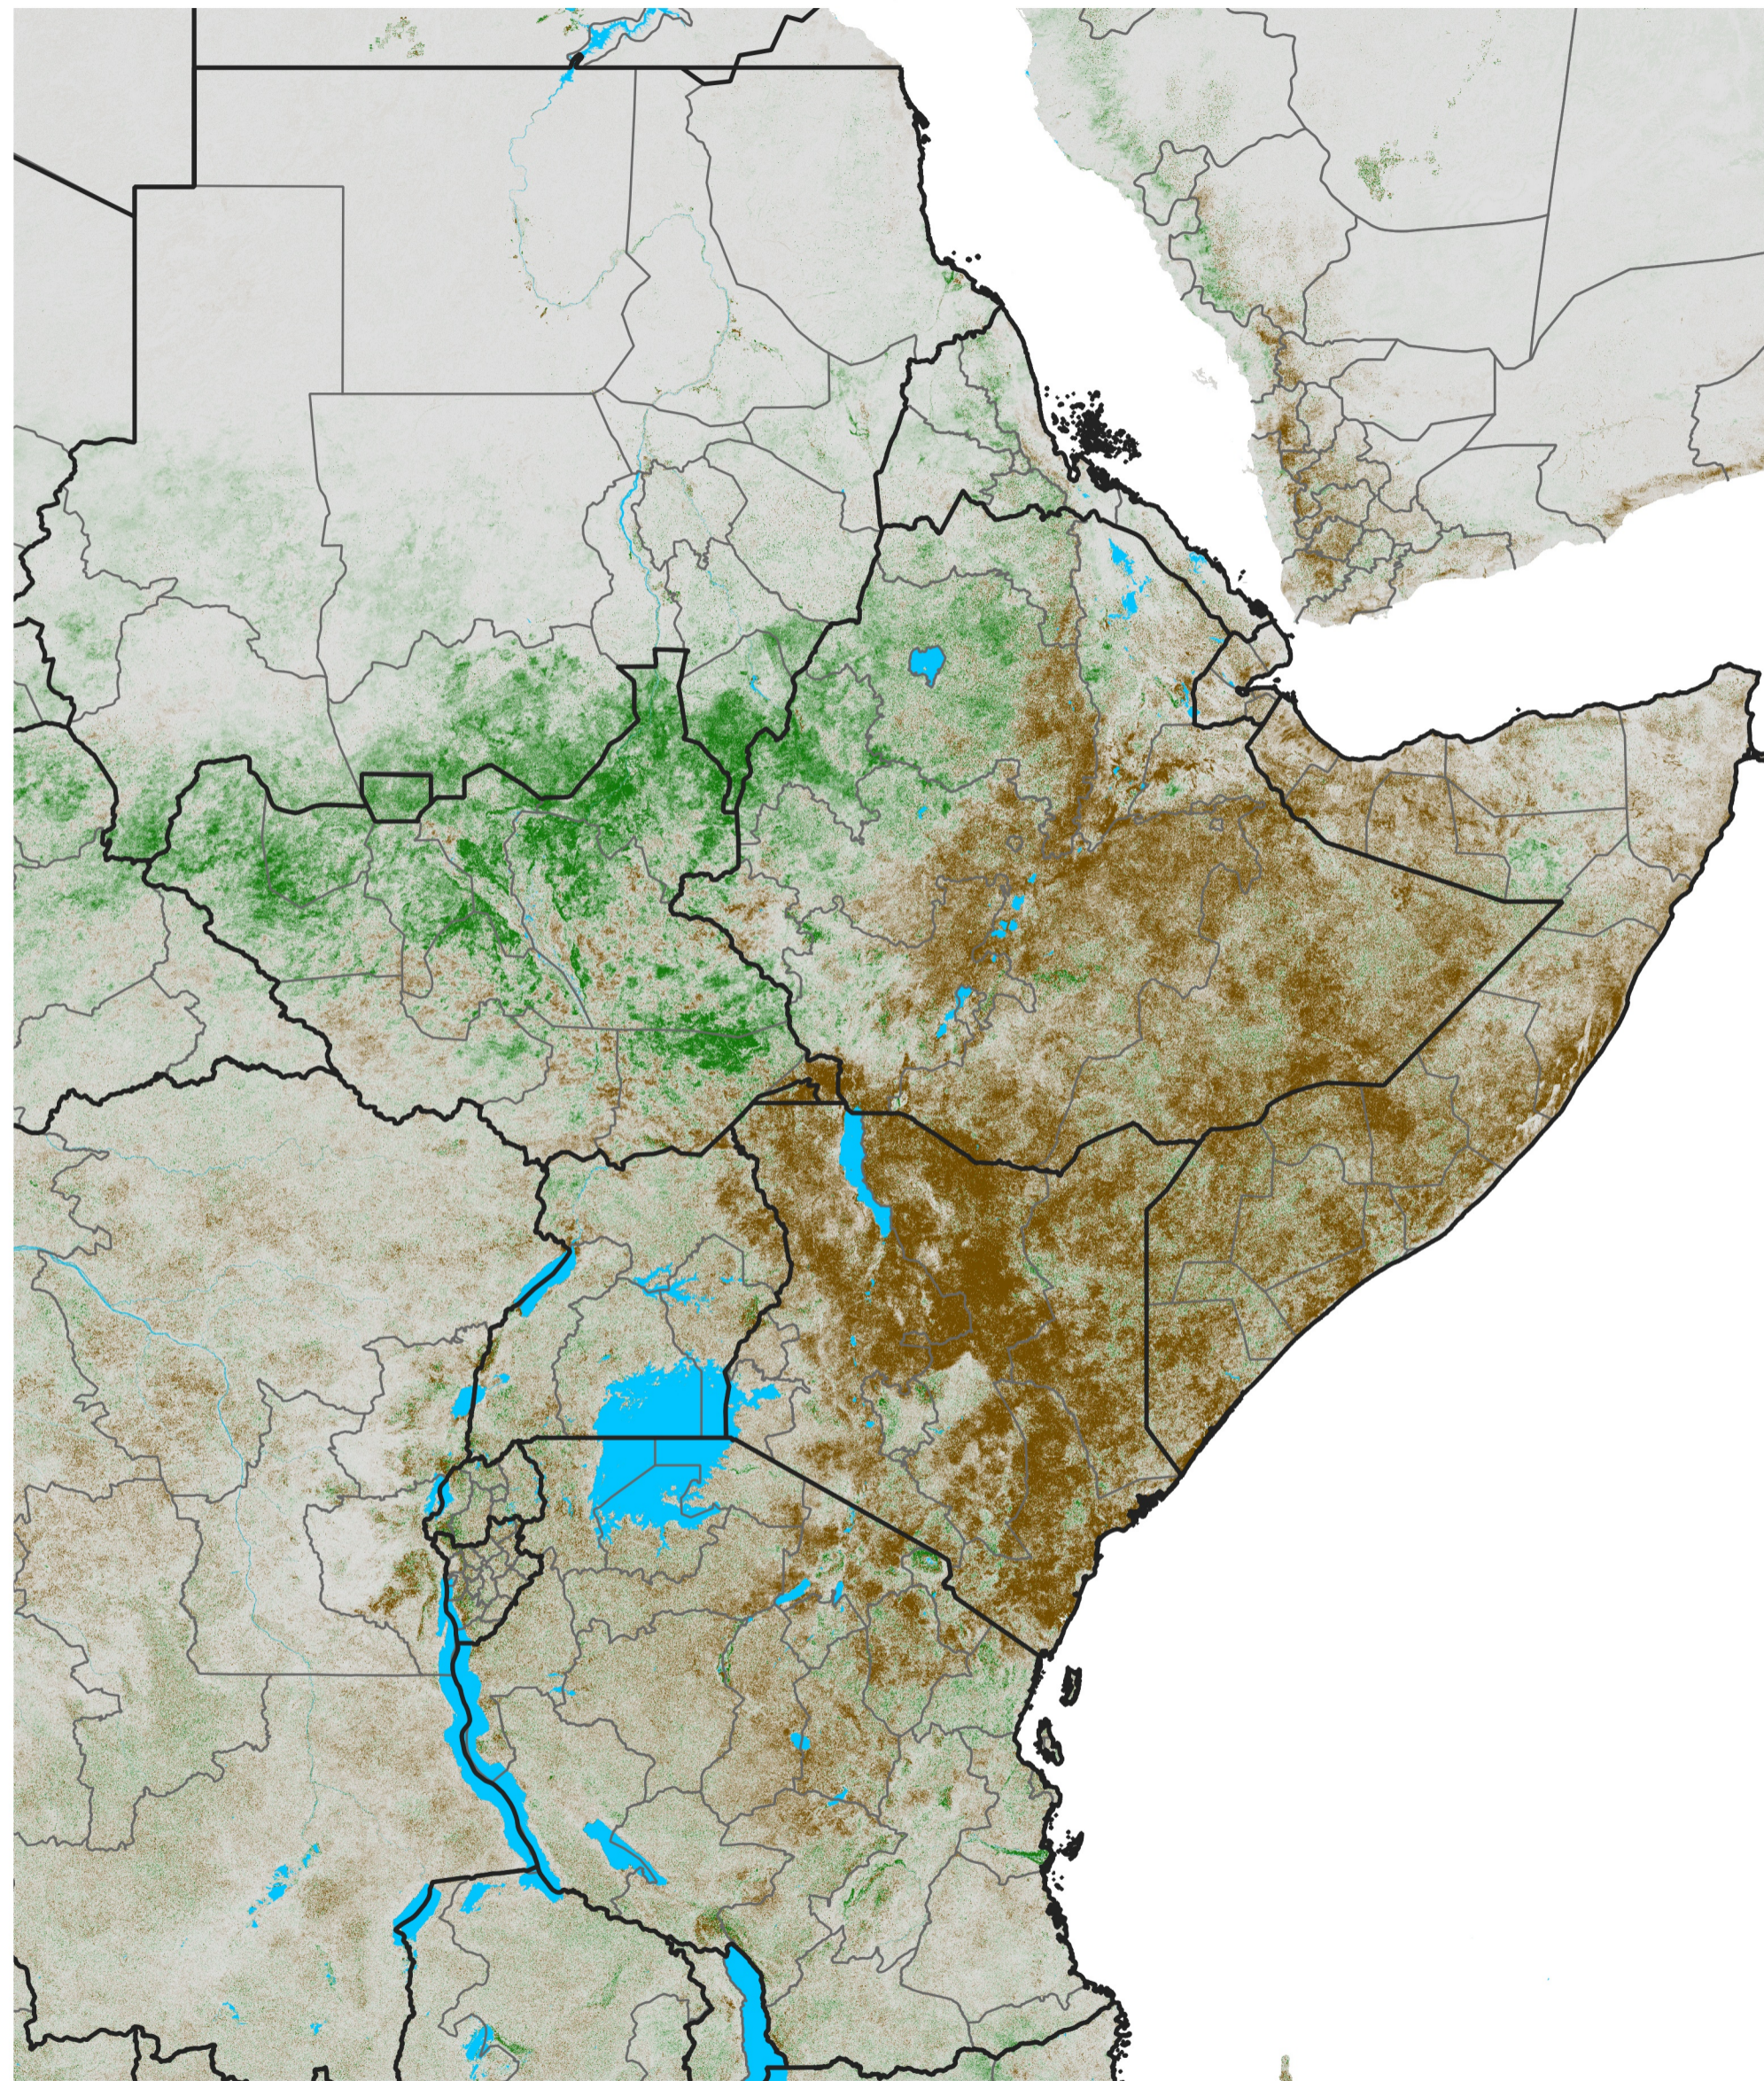

# East Africa NDVI Difference

2021 minus 2020

Period 26 / May 01 - 10, 2021

## NDVI Difference

< -0.3   -0.2   -0.1   -0.05   0.05   0.1   0.2   >0.3

Negative

No Difference

Positive