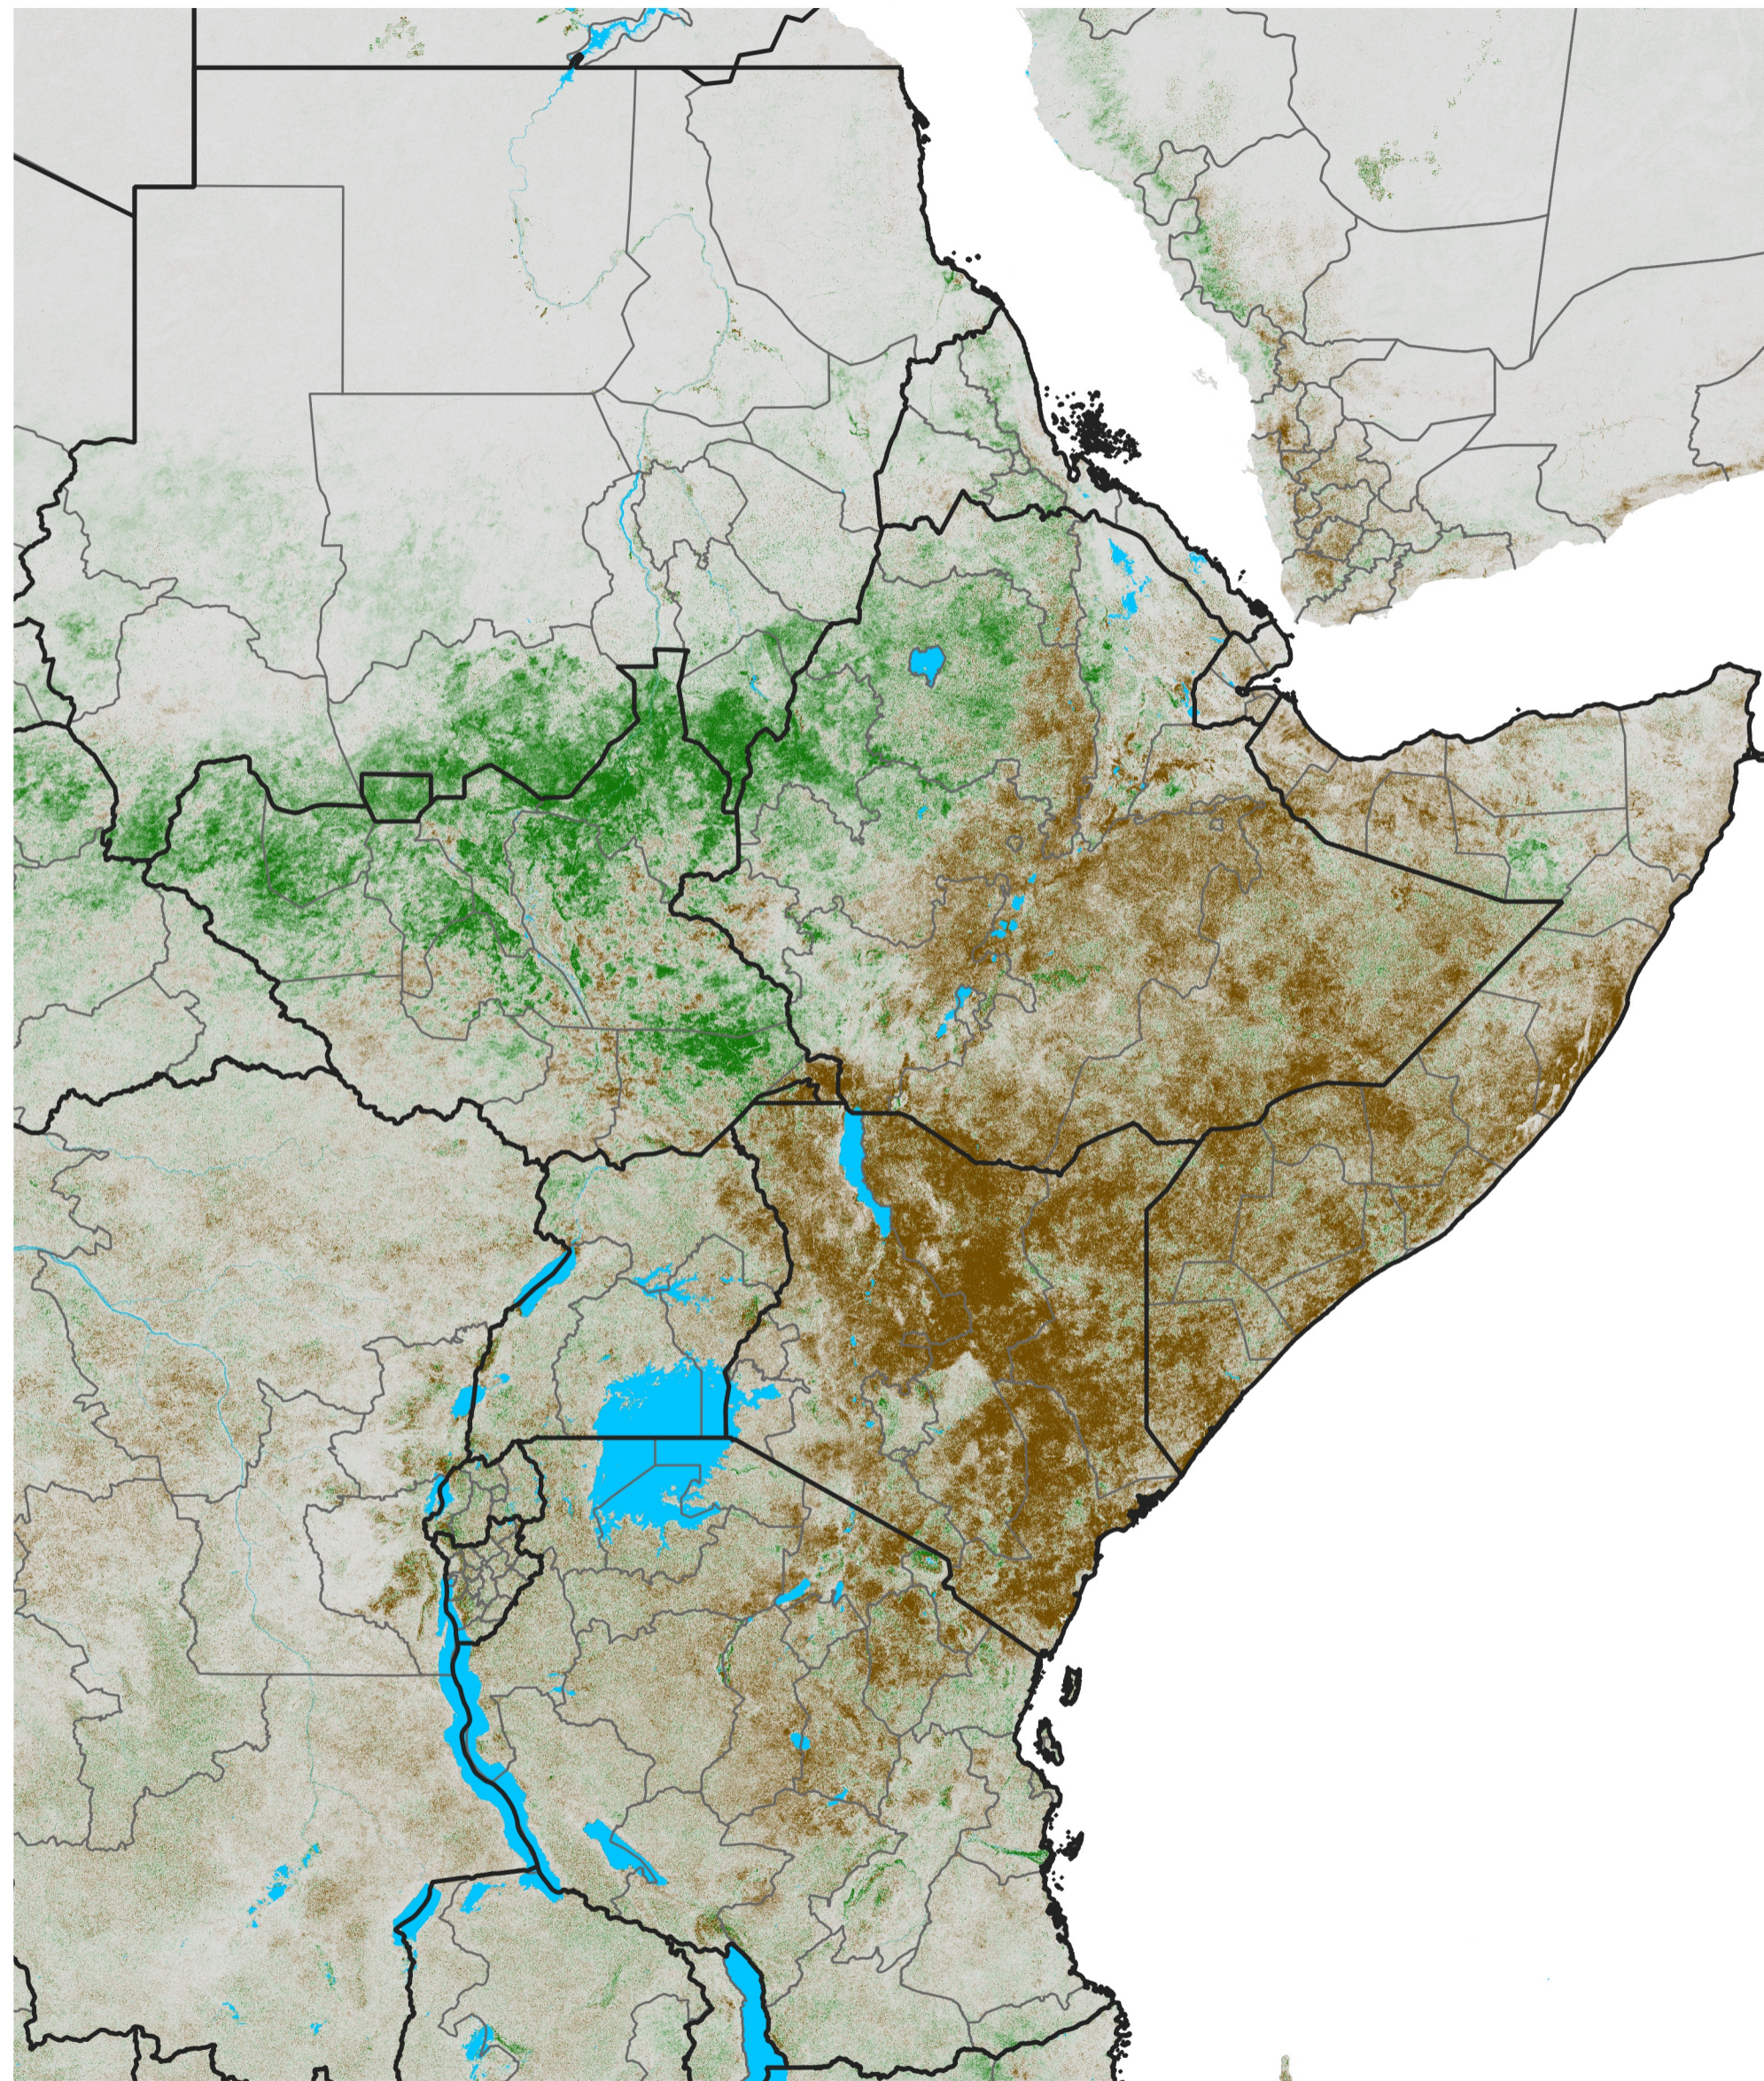

East Africa NDVI Difference

2021 minus 2020

Period 27 / May 06 - 15, 2021

NDVI Difference

< -0.3 -0.2 -0.1 -0.05 0.05 0.1 0.2 >0.3

Negative

No Difference

Positive