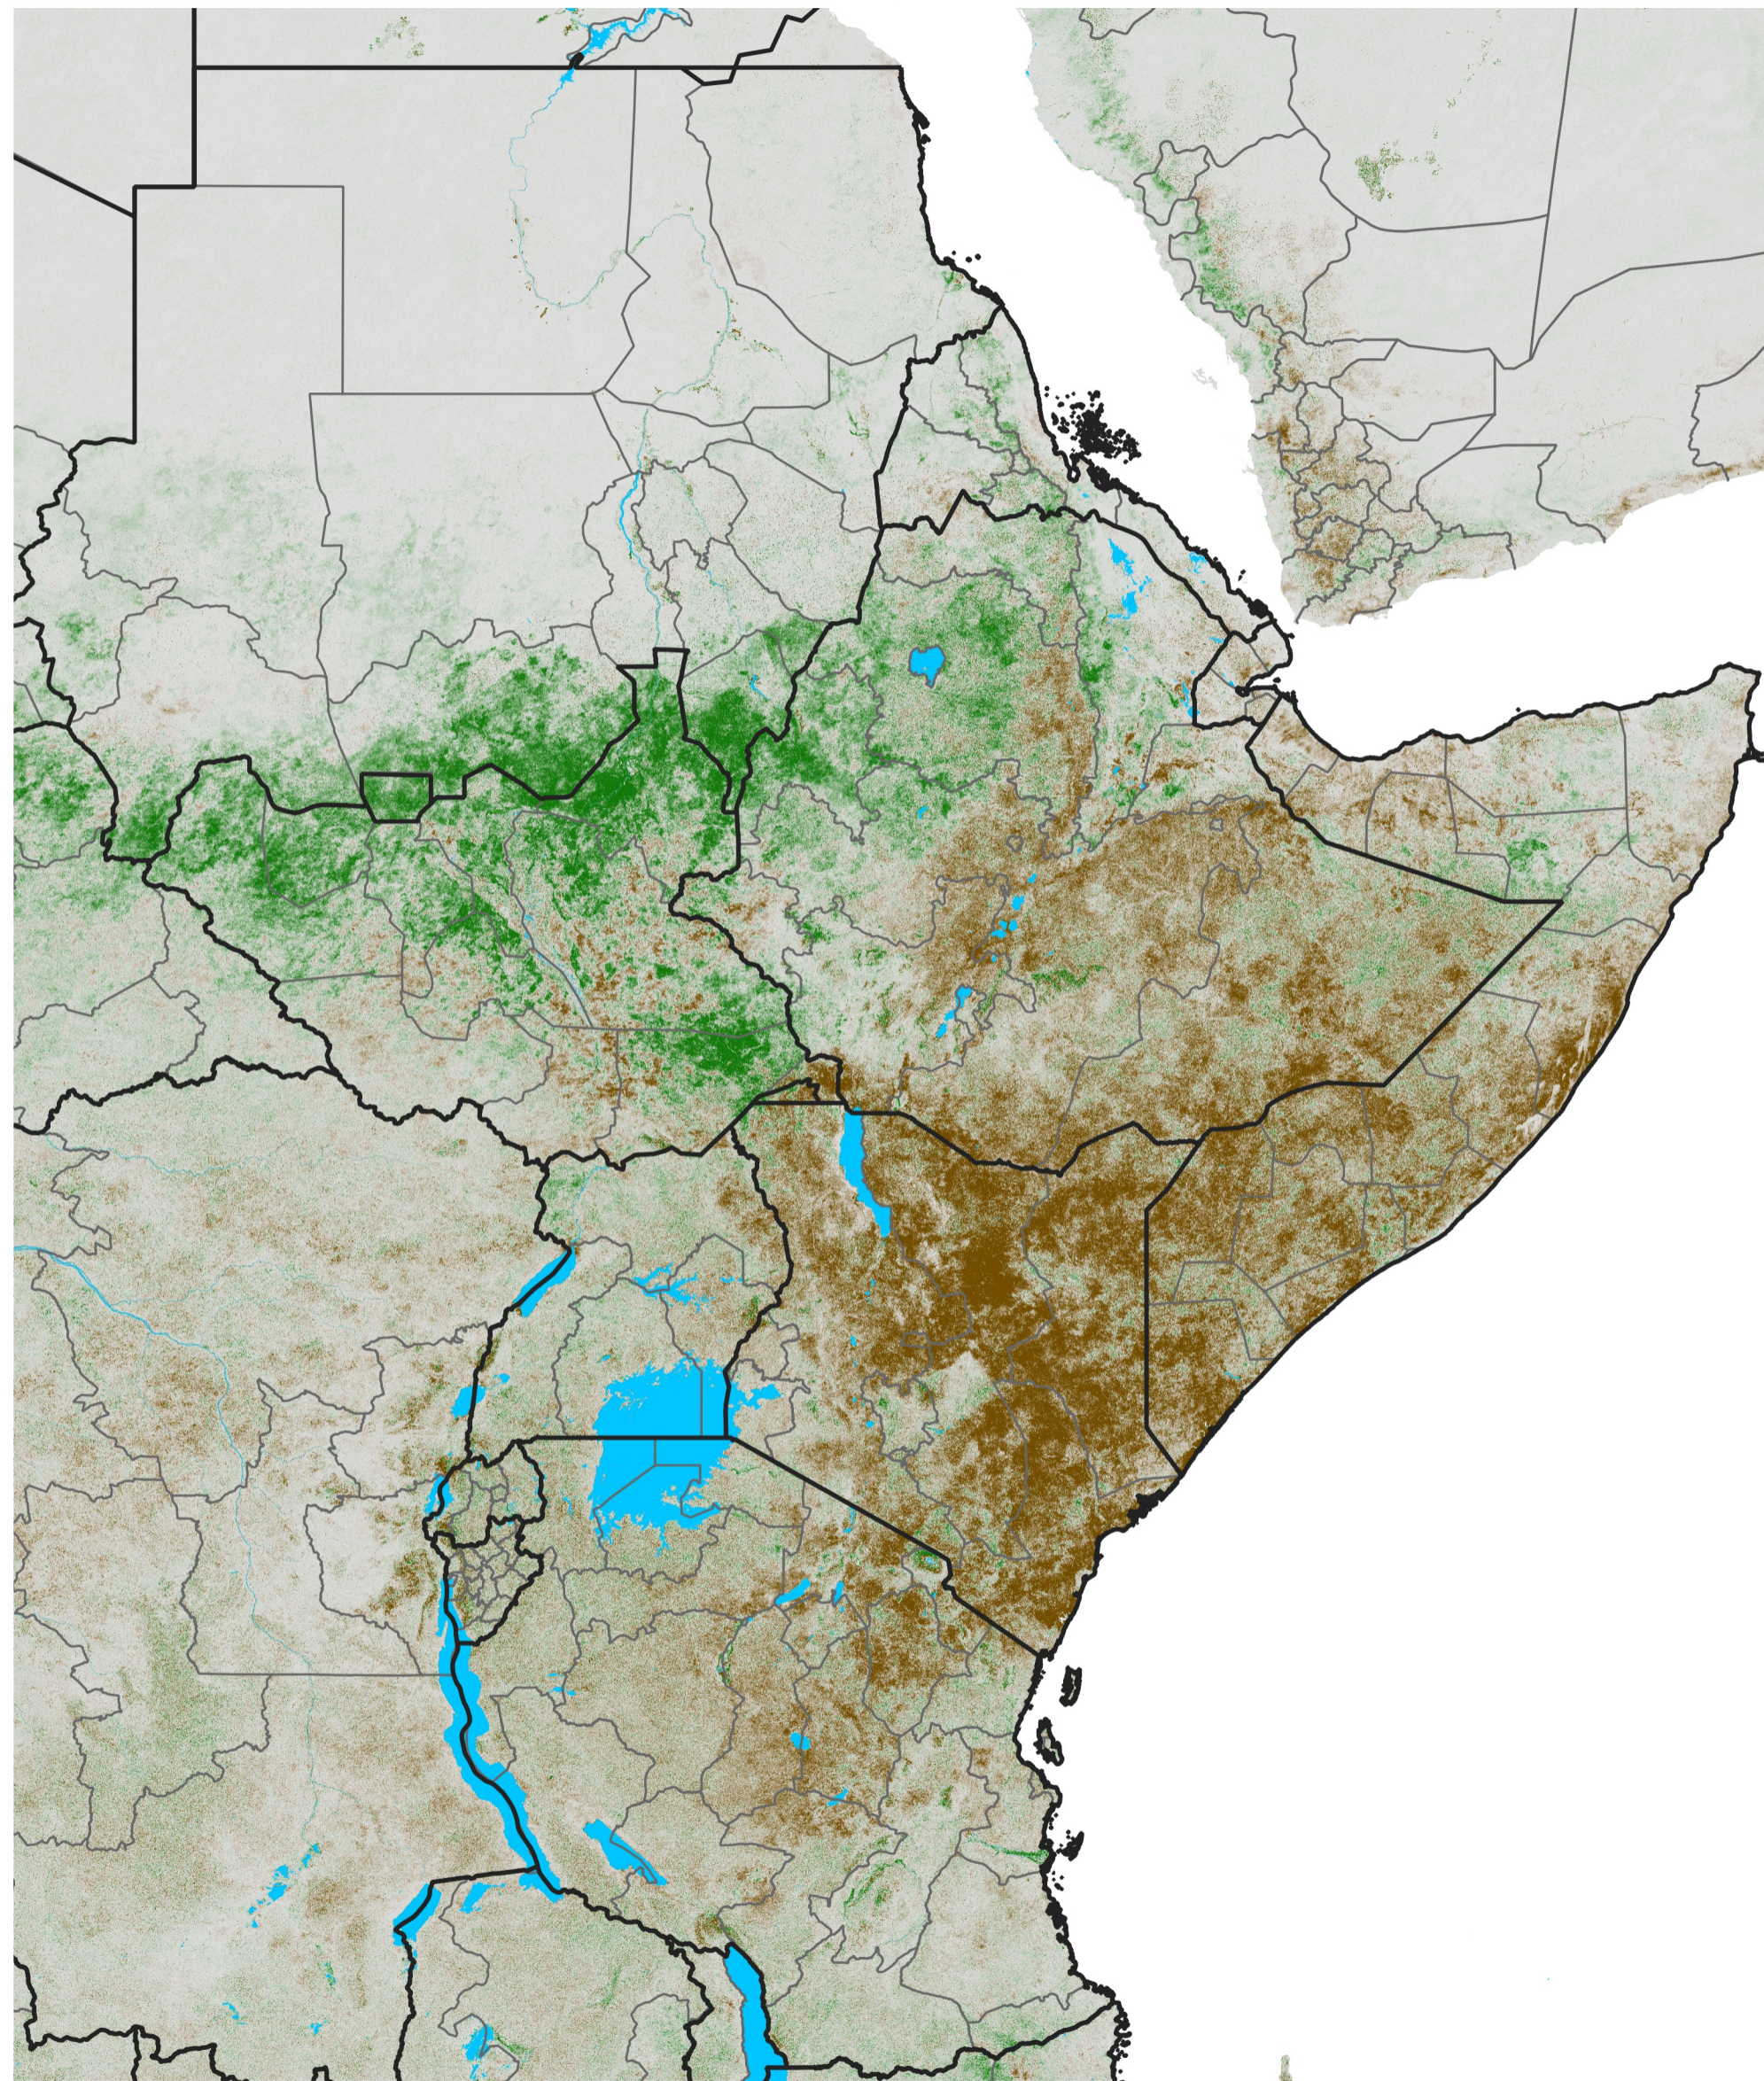

East Africa NDVI Difference

2021 minus 2020

Period 28 / May 11 - 20, 2021

NDVI Difference

< -0.3 -0.2 -0.1 -0.05 0.05 0.1 0.2 >0.3

Negative

No Difference

Positive