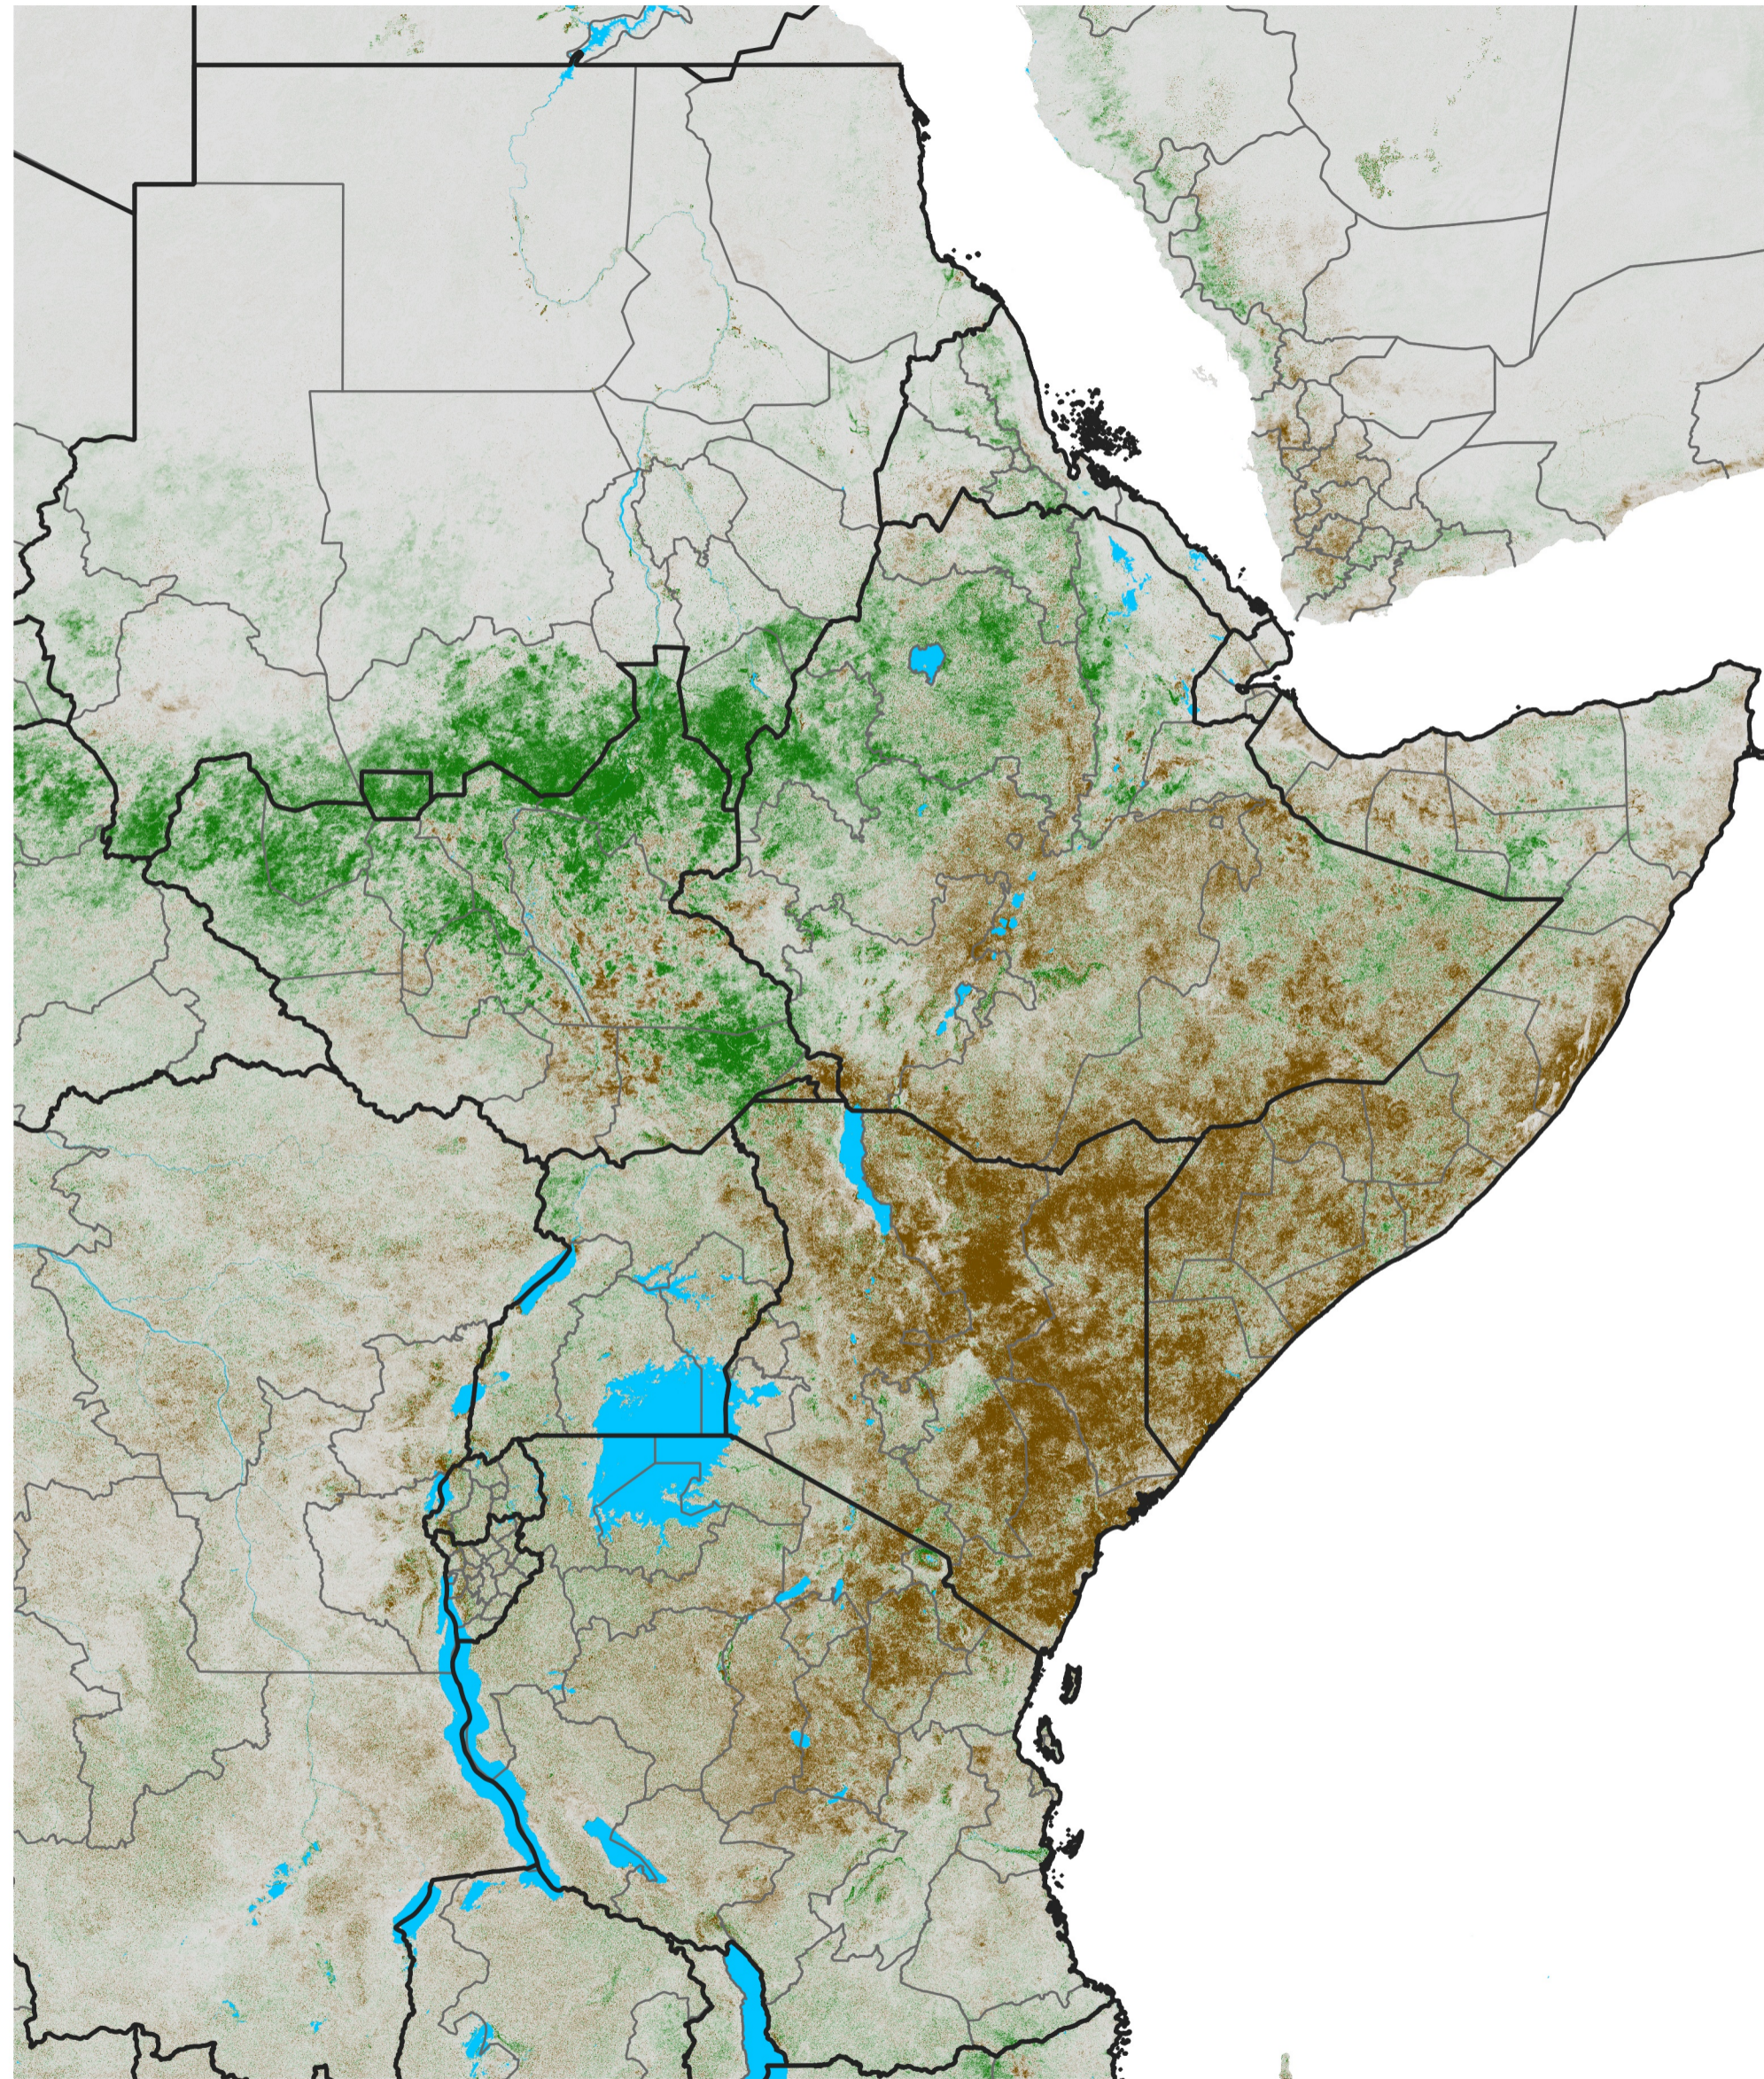

East Africa NDVI Difference

2021 minus 2020

Period 29 / May 16 - 25, 2021

NDVI Difference

< -0.3 -0.2 -0.1 -0.05 0.05 0.1 0.2 >0.3

Negative

No Difference

Positive