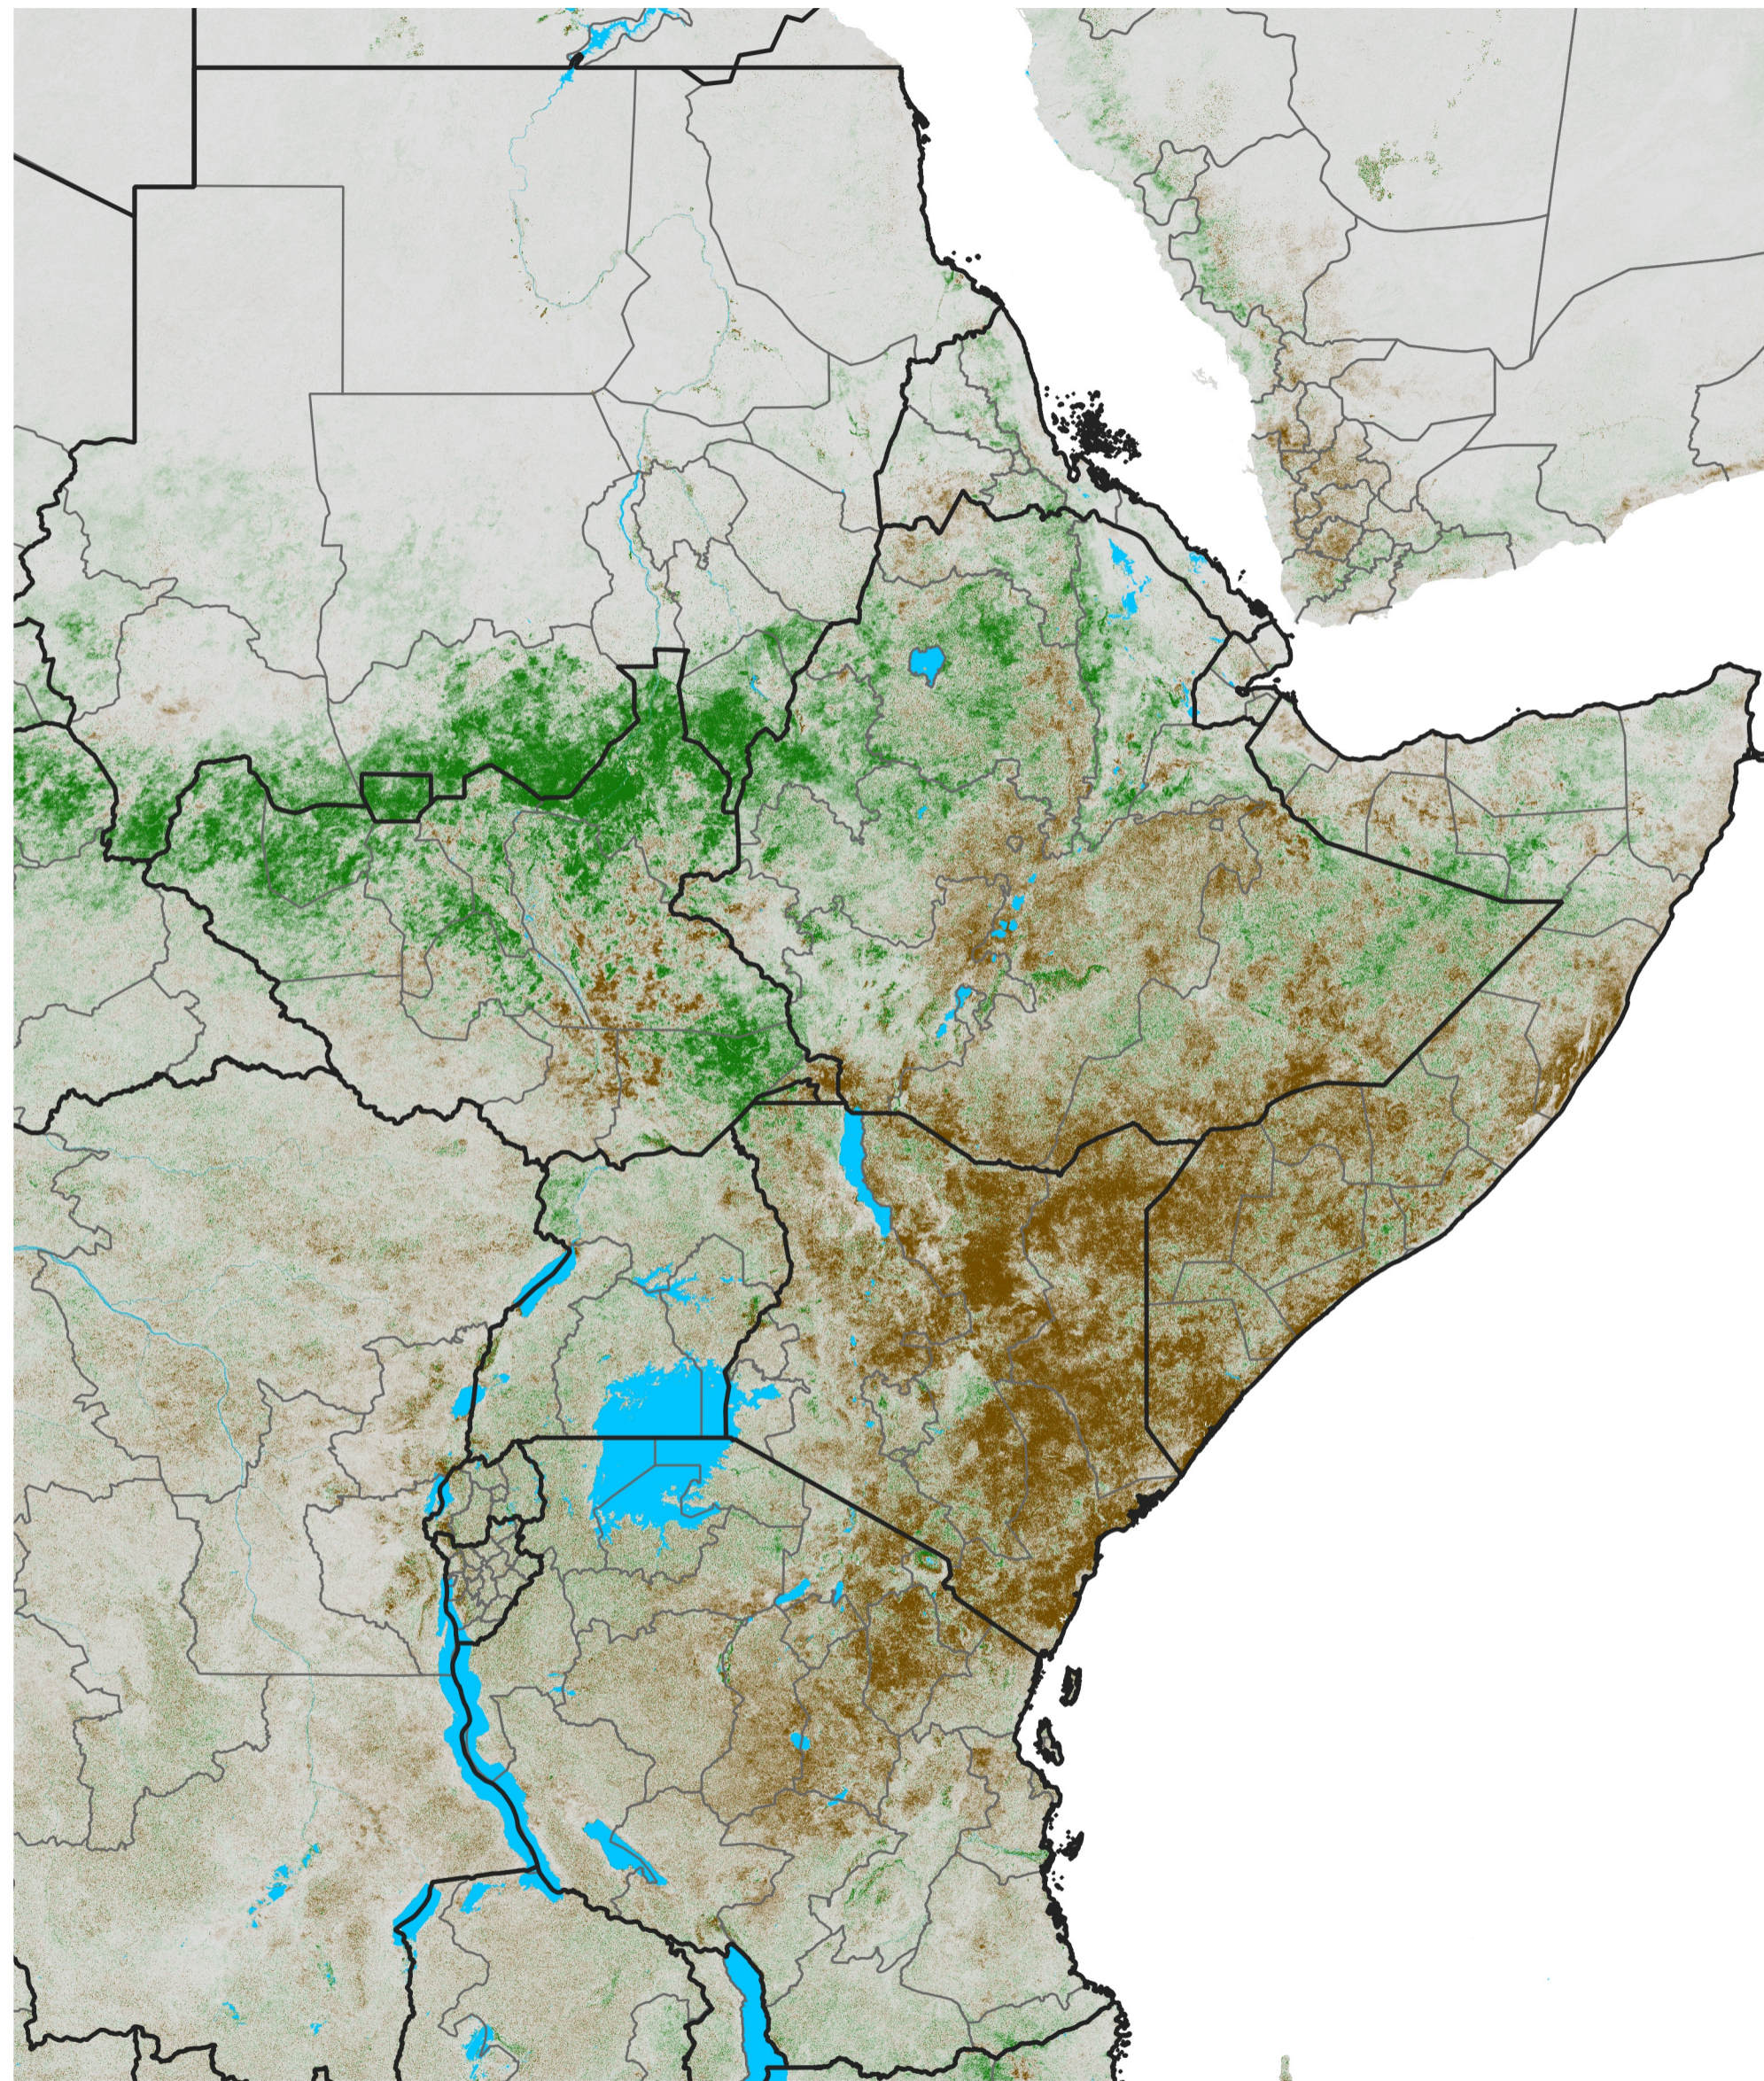

East Africa NDVI Difference

2021 minus 2020

Period 30 / May 21 - 31, 2021

NDVI Difference

< -0.3 -0.2 -0.1 -0.05 0.05 0.1 0.2 >0.3

Negative

No Difference

Positive