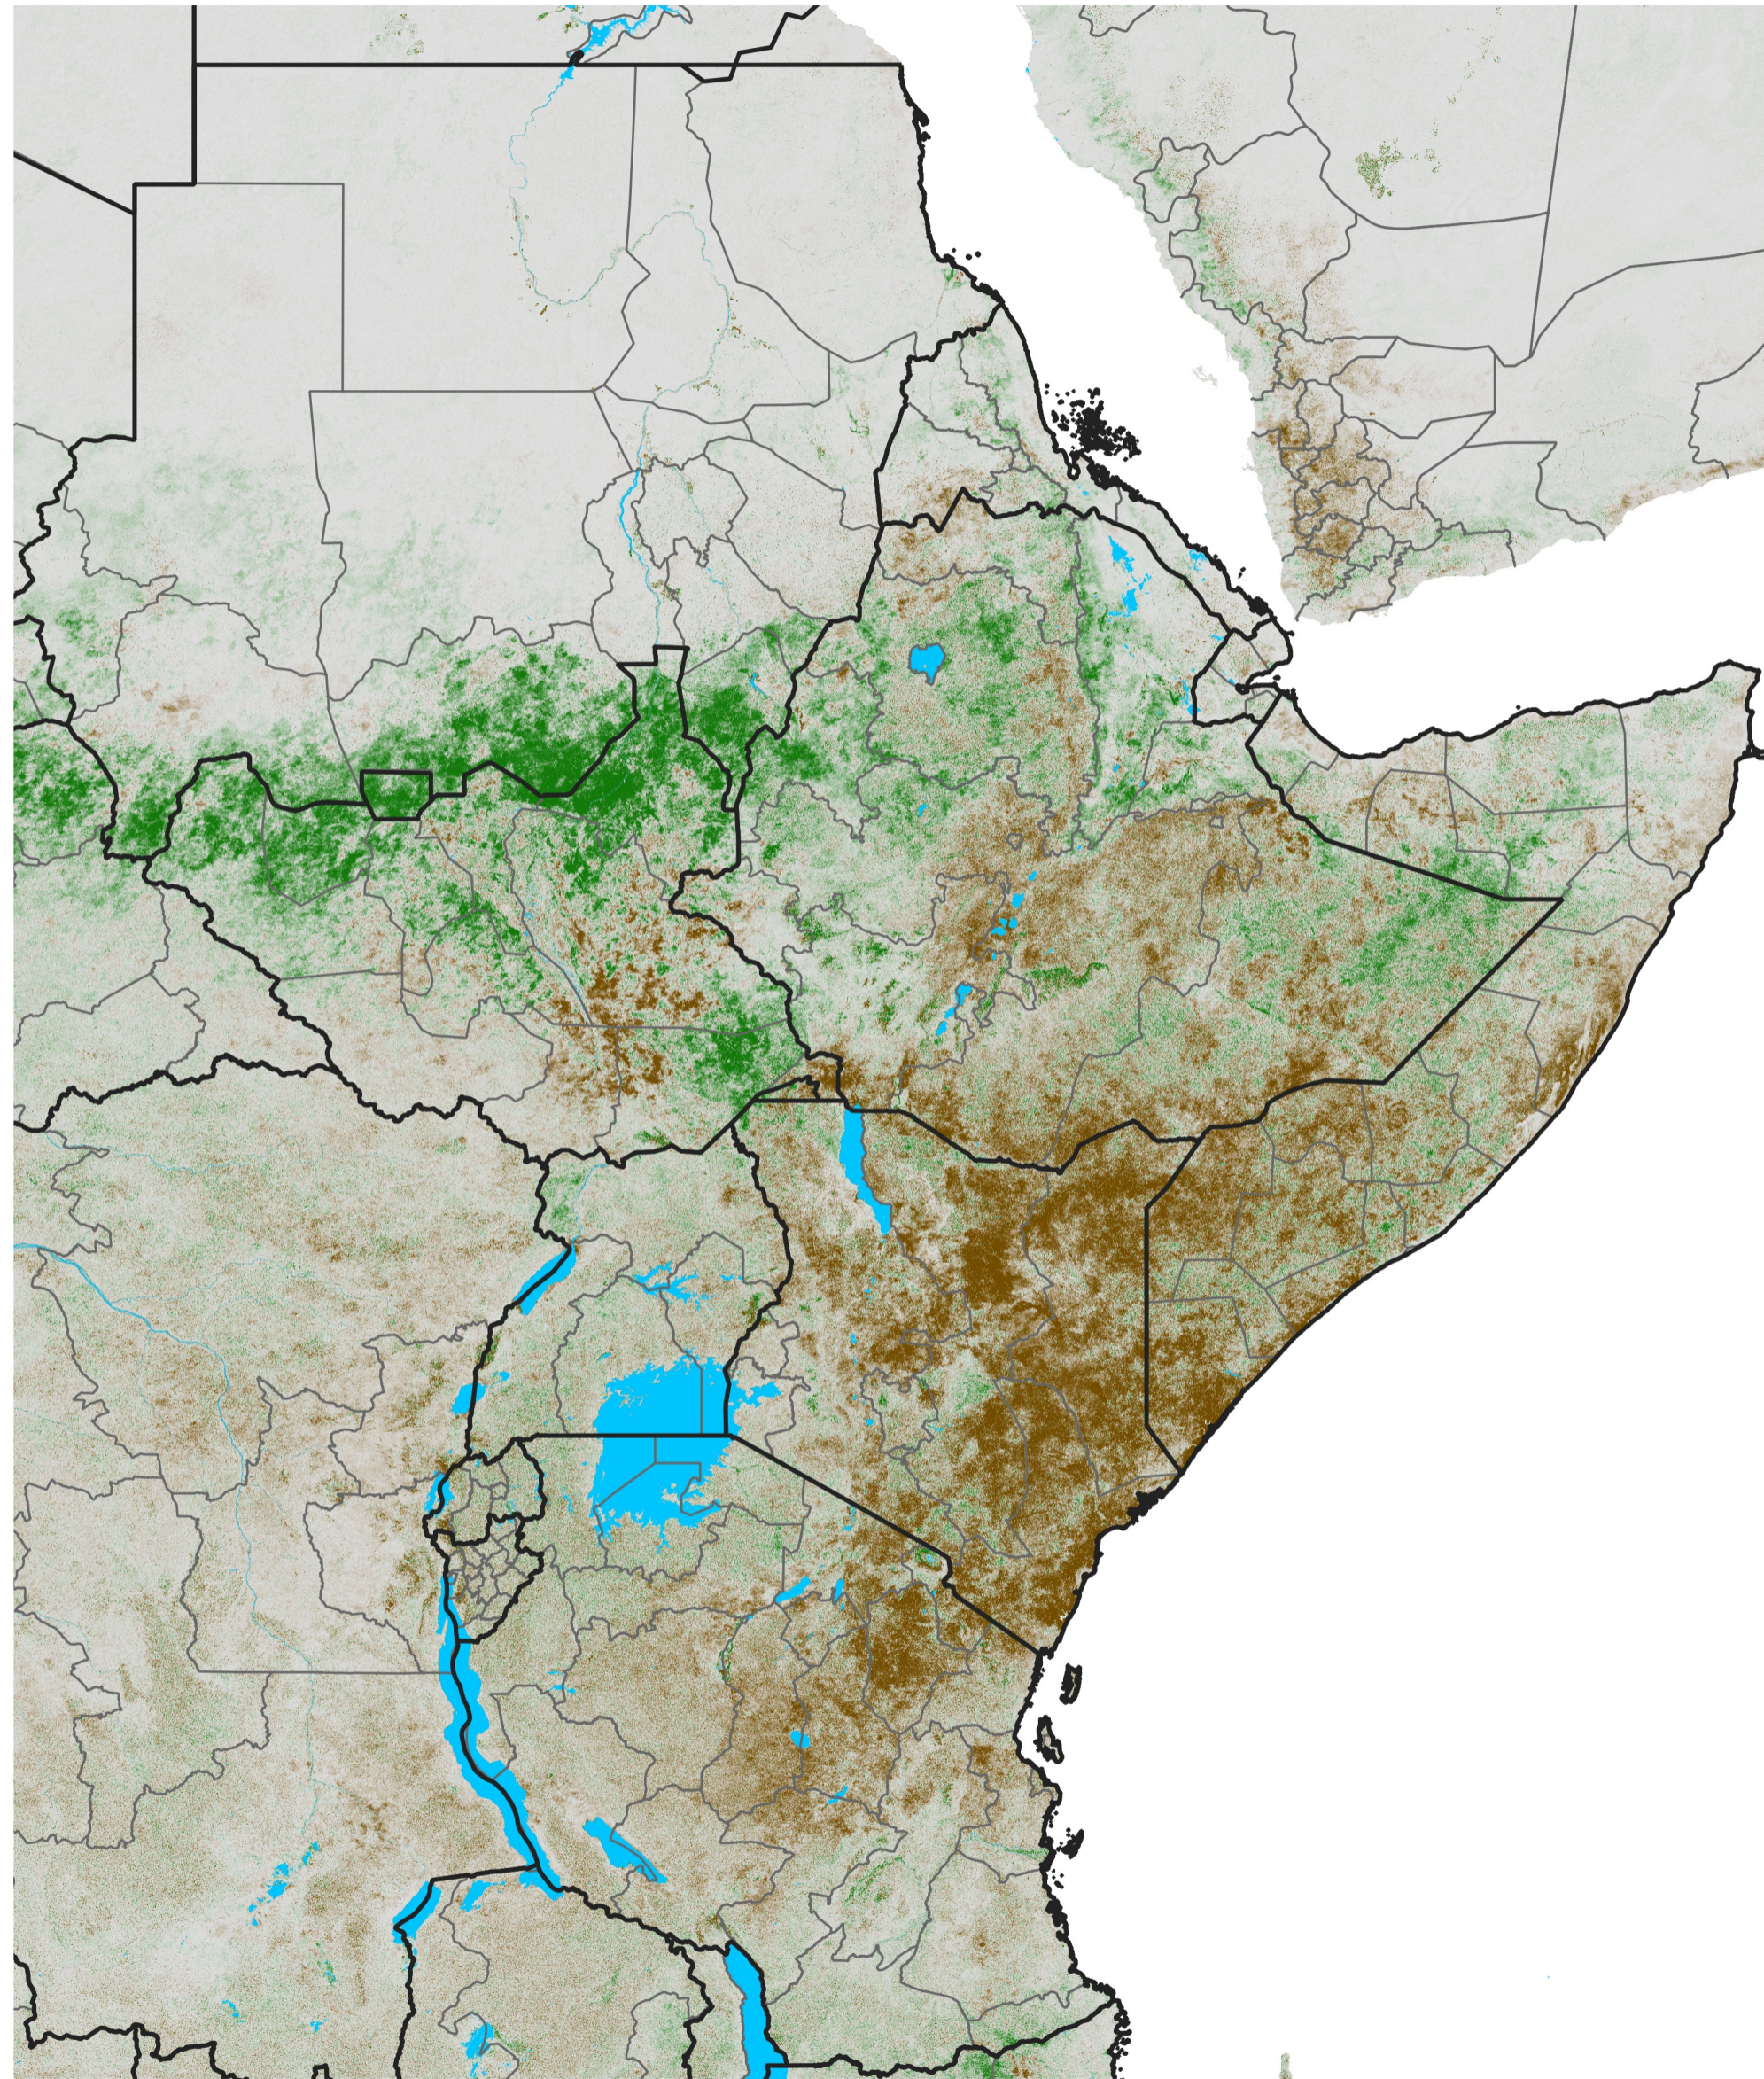

East Africa NDVI Difference

2021 minus 2020

Period 31 / May 26 - Jun 05, 2021

NDVI Difference

< -0.3 -0.2 -0.1 -0.05 0.05 0.1 0.2 >0.3

Negative

No Difference

Positive