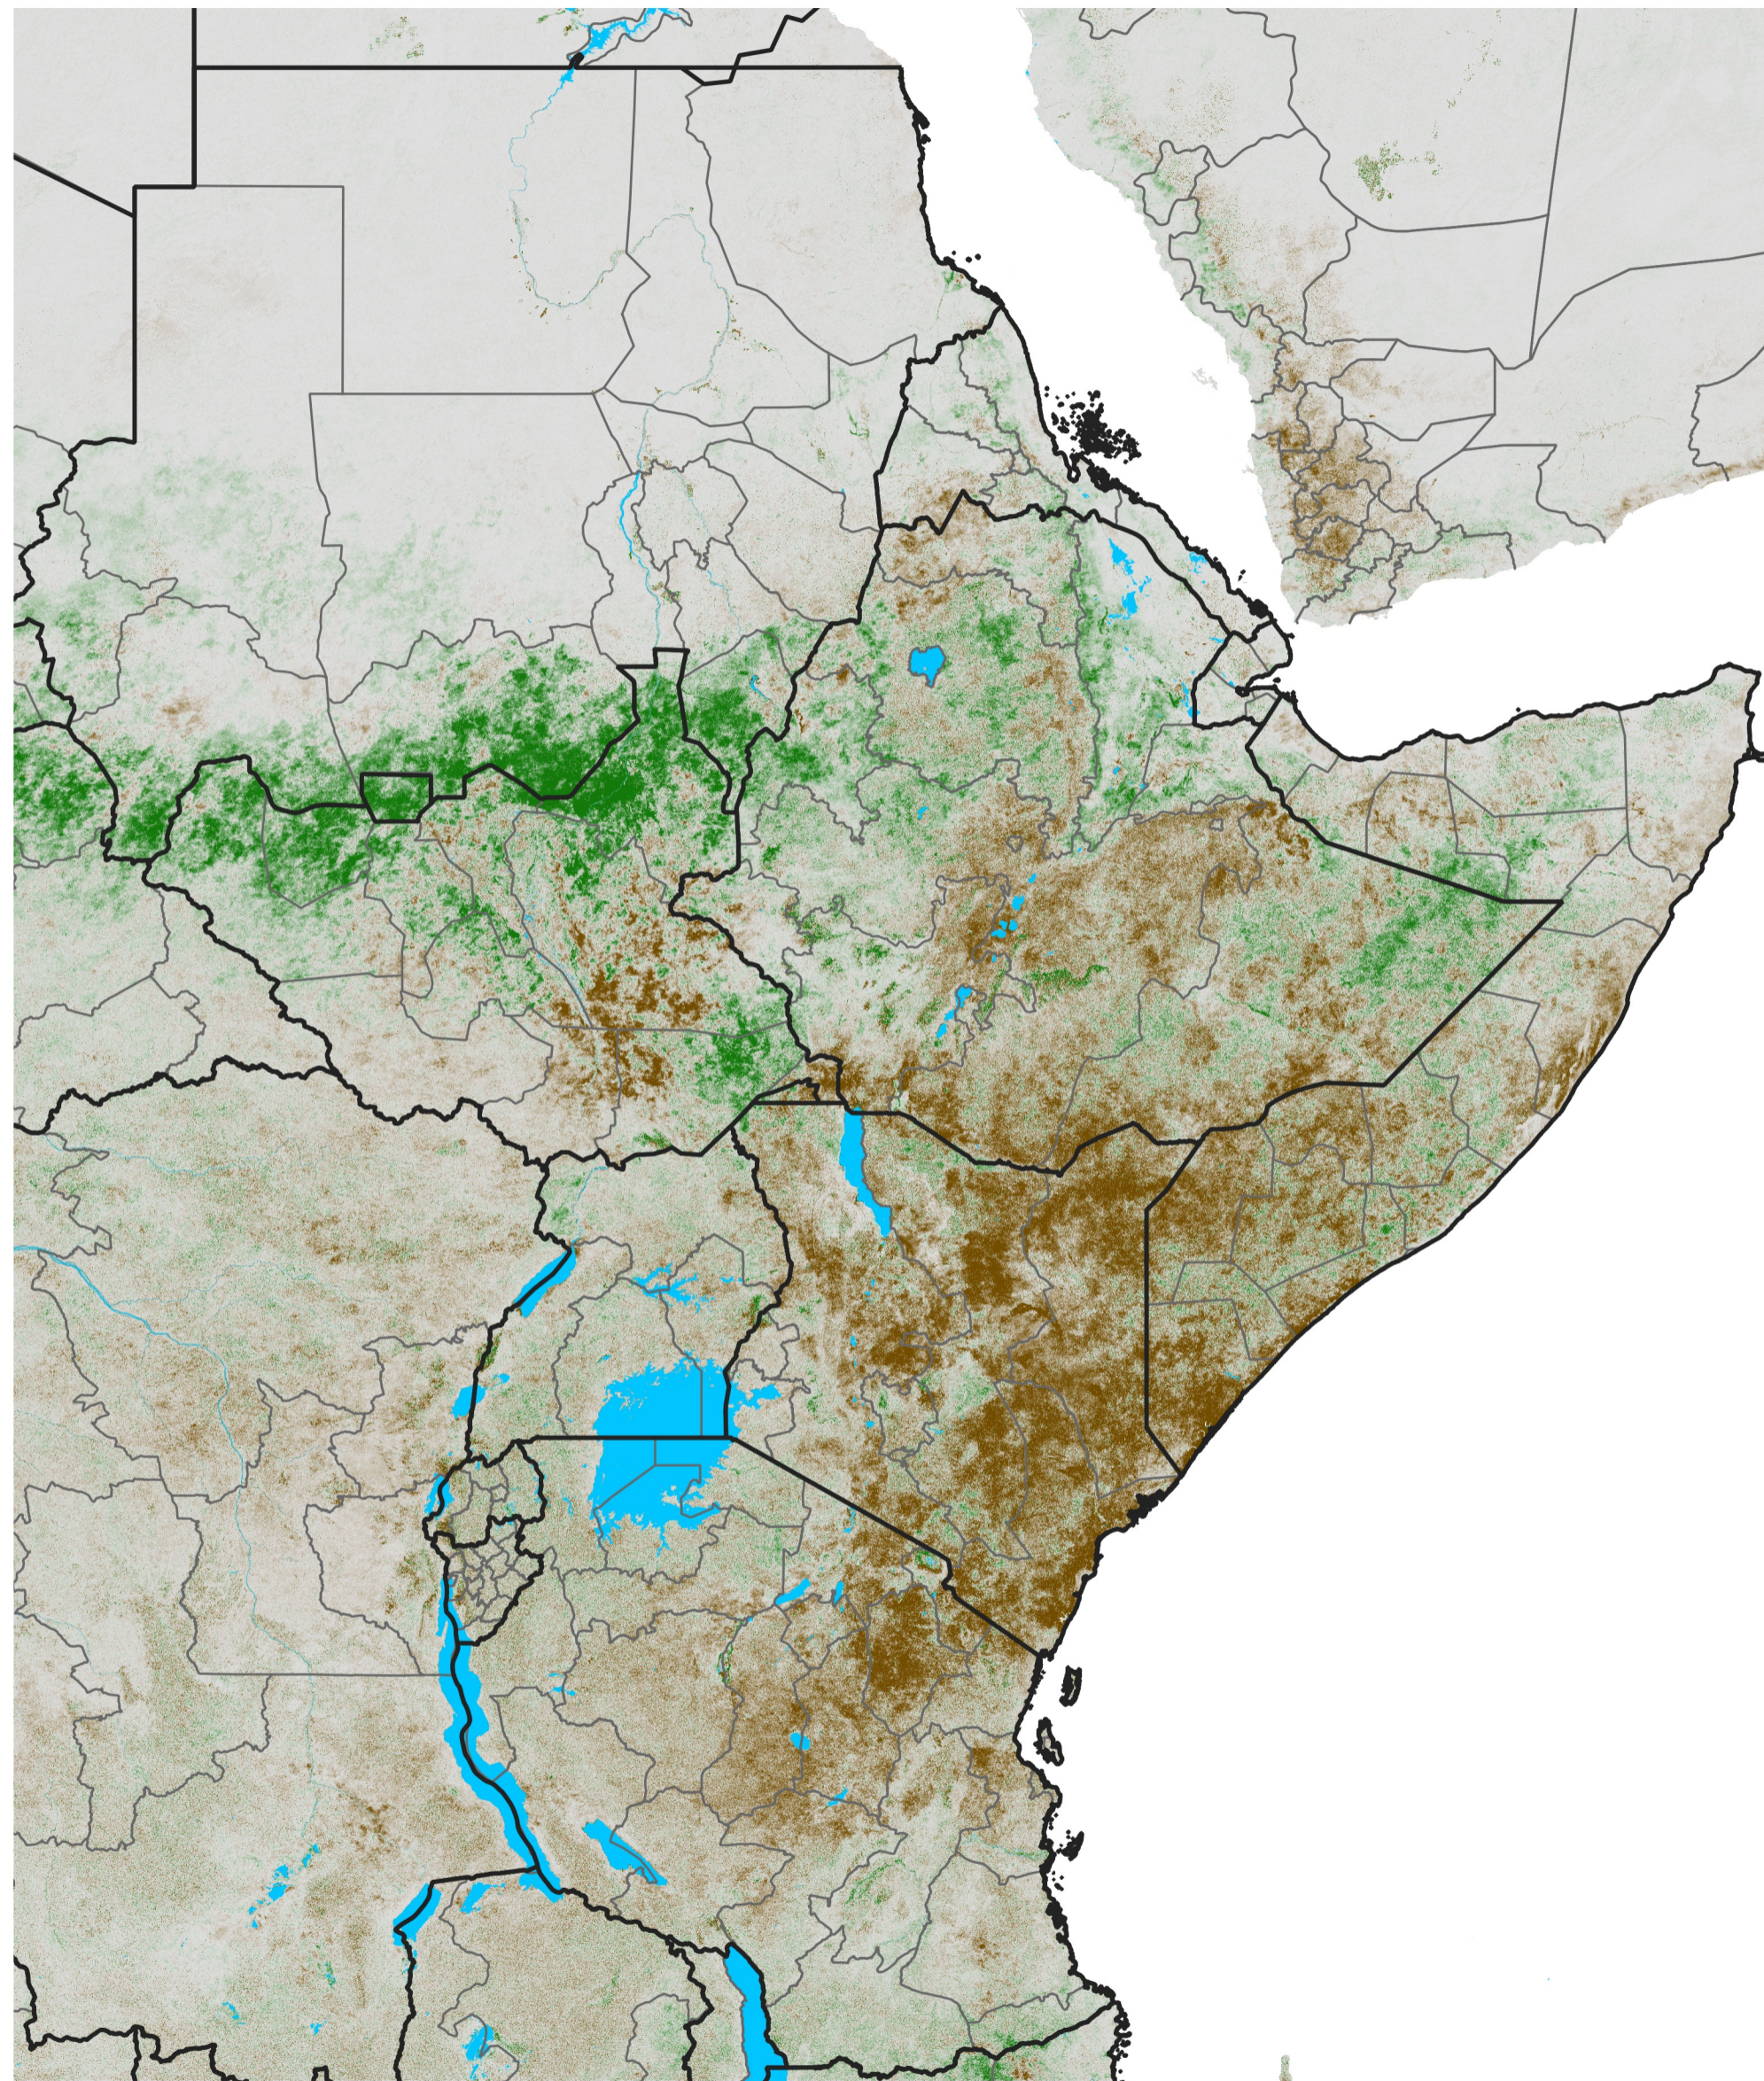

East Africa NDVI Difference

2021 minus 2020

Period 32 / Jun 01 - 10, 2021

NDVI Difference

< -0.3 -0.2 -0.1 -0.05 0.05 0.1 0.2 >0.3

Negative

No Difference

Positive