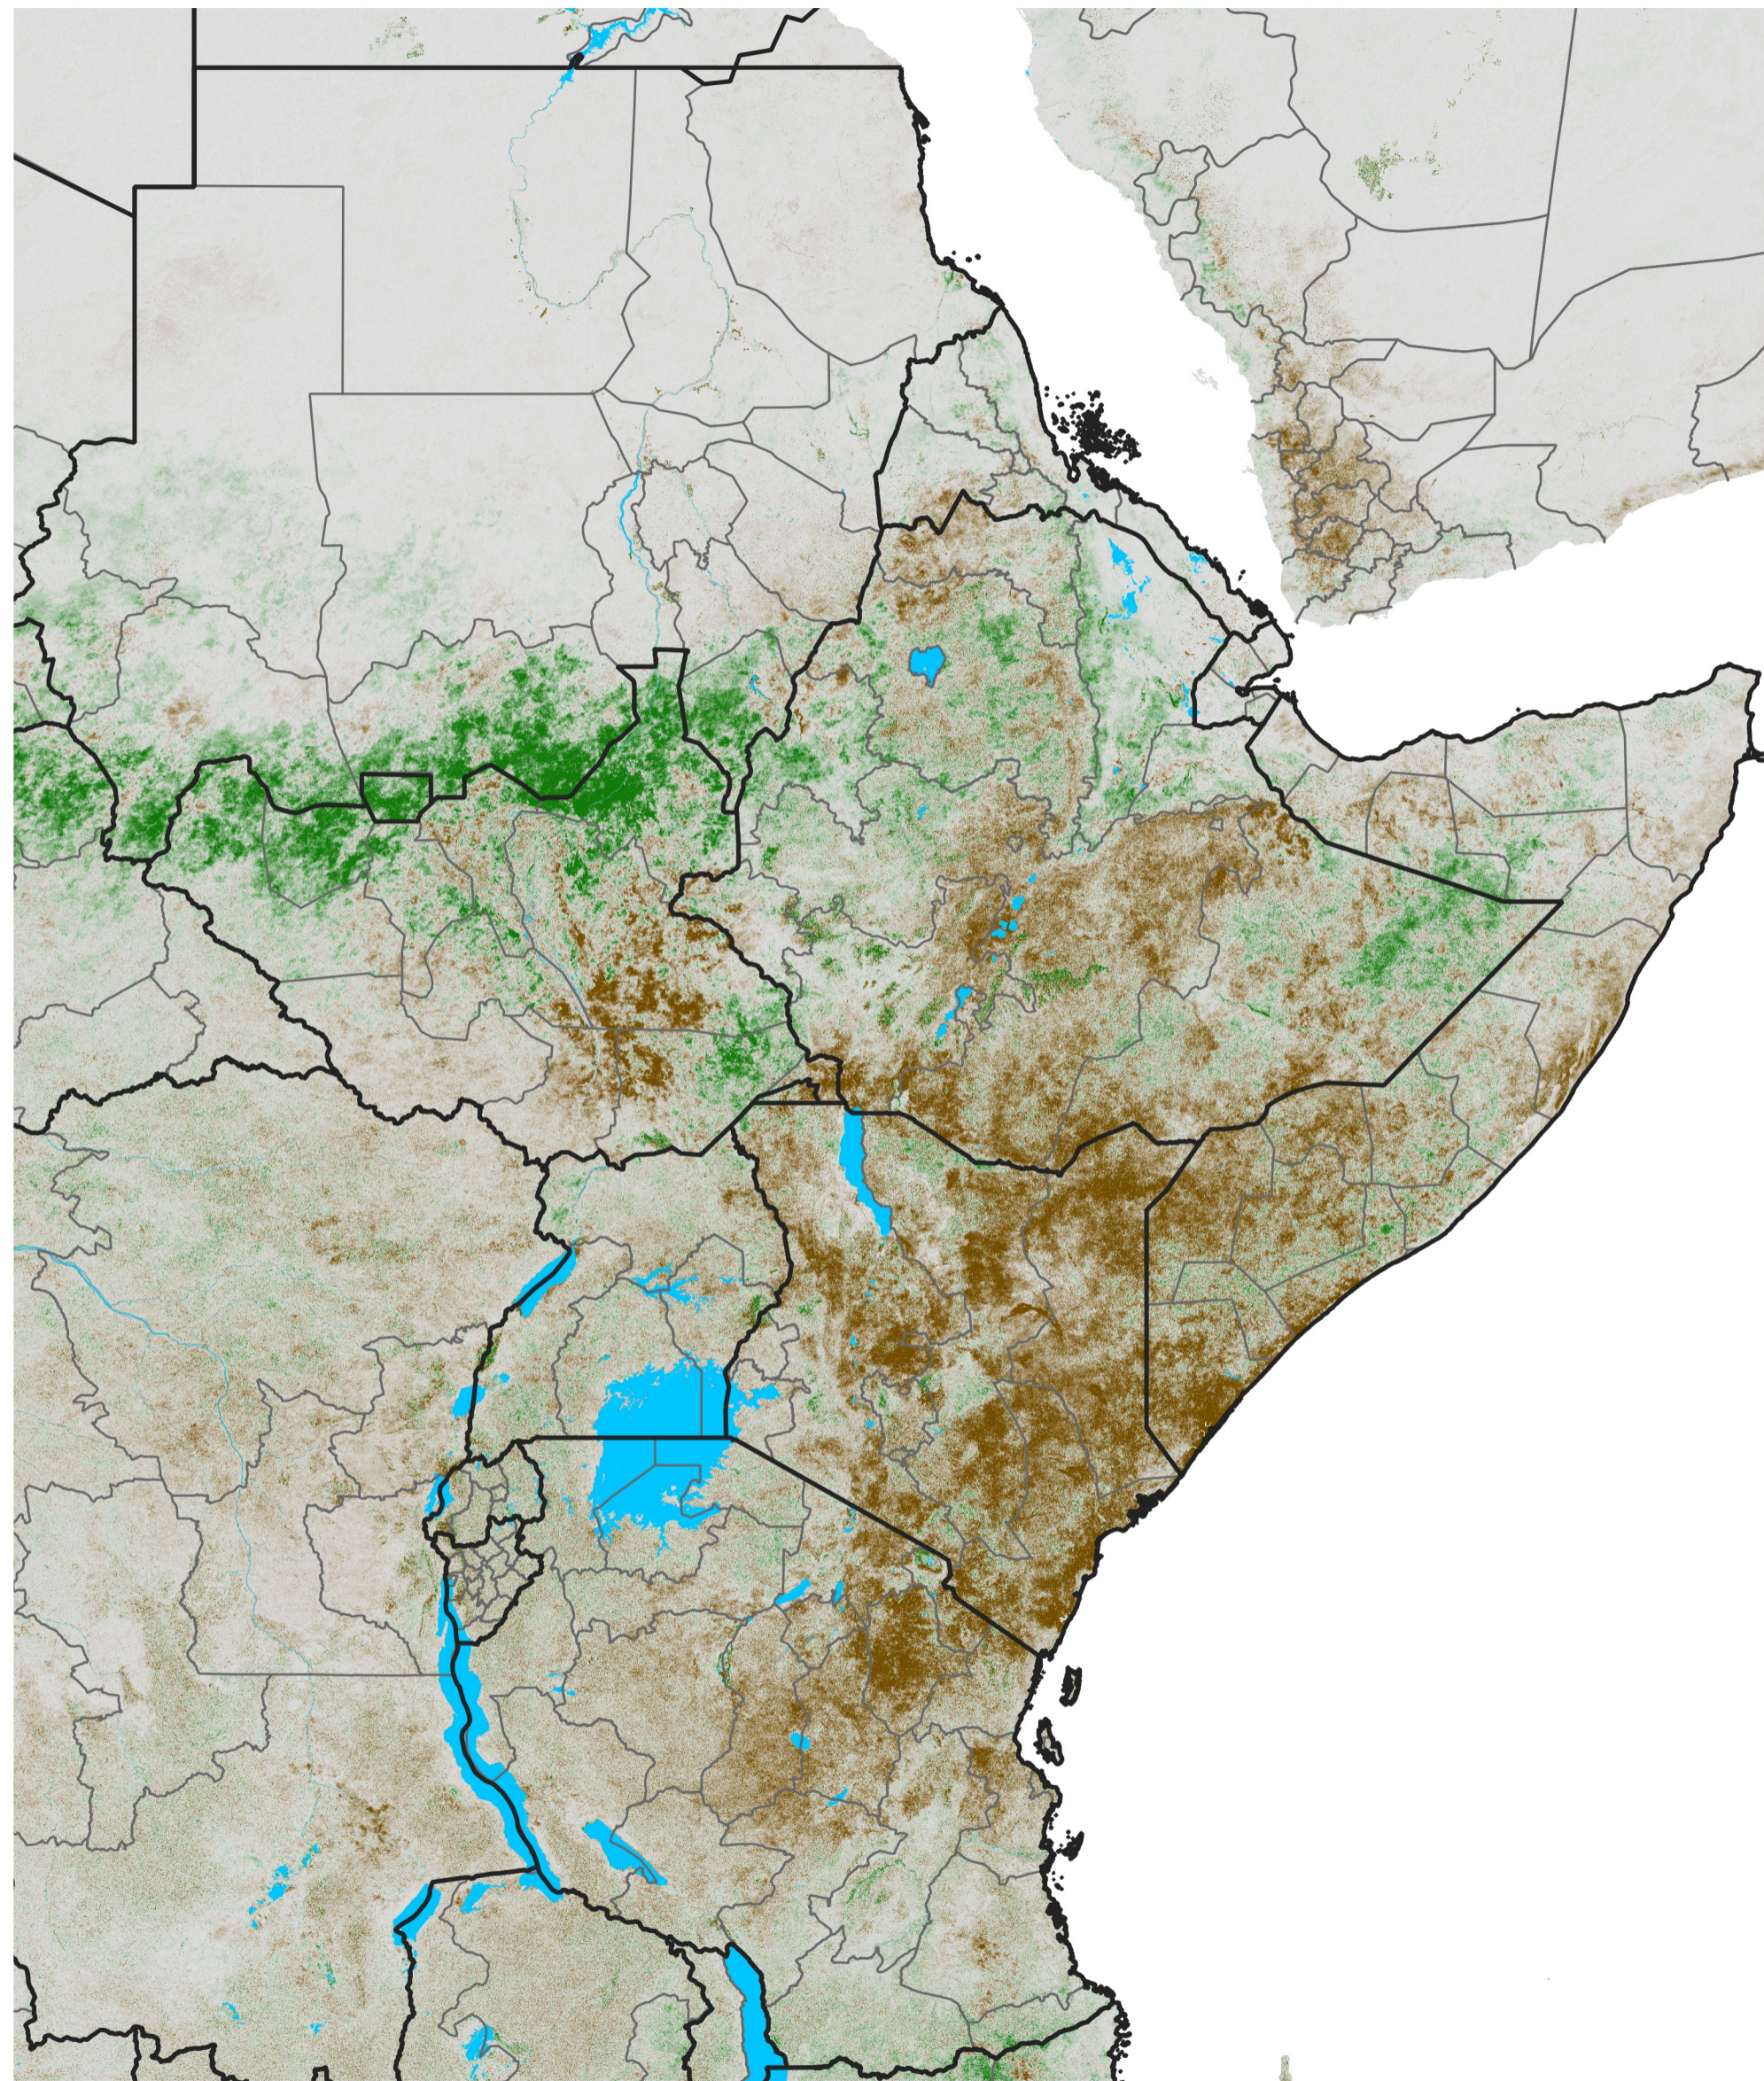

# East Africa NDVI Difference

2021 minus 2020

Period 33 / Jun 06 - 15, 2021

## NDVI Difference

< -0.3   -0.2   -0.1   -0.05   0.05   0.1   0.2   >0.3

Negative

No Difference

Positive