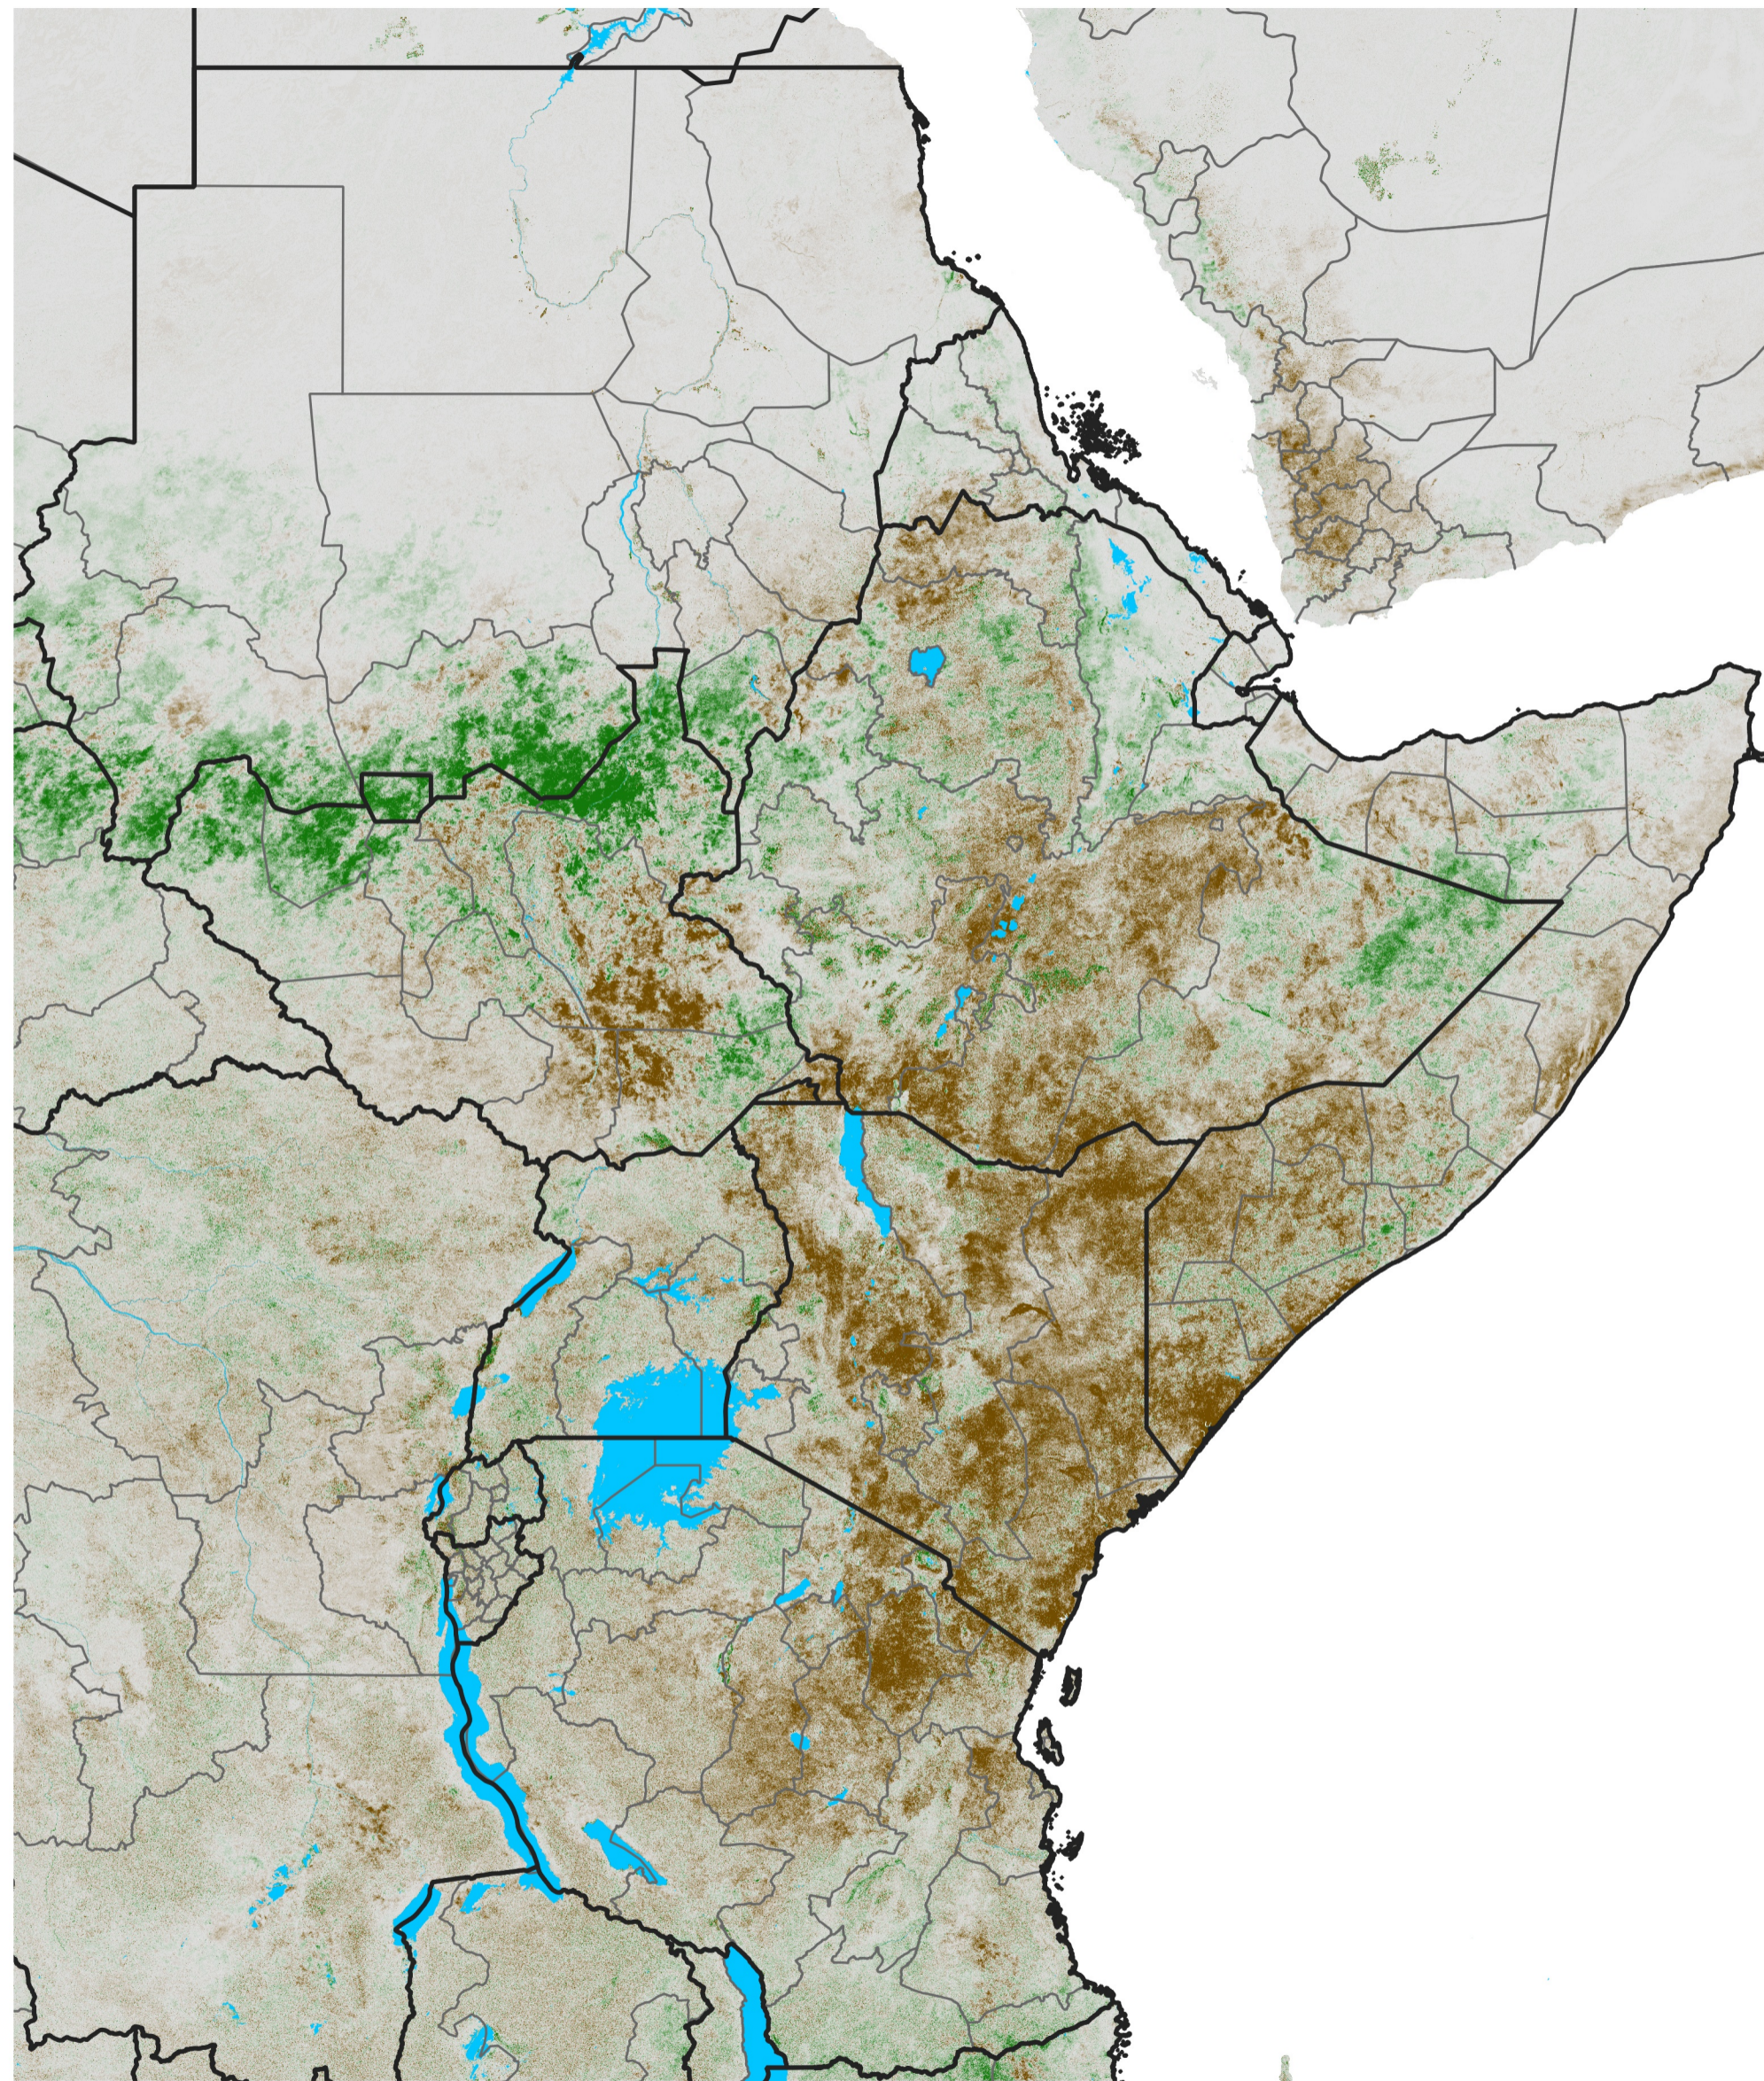

# East Africa NDVI Difference

2021 minus 2020

Period 34 / Jun 11 - 20, 2021

## NDVI Difference

< -0.3   -0.2   -0.1   -0.05   0.05   0.1   0.2   >0.3

Negative

No Difference

Positive