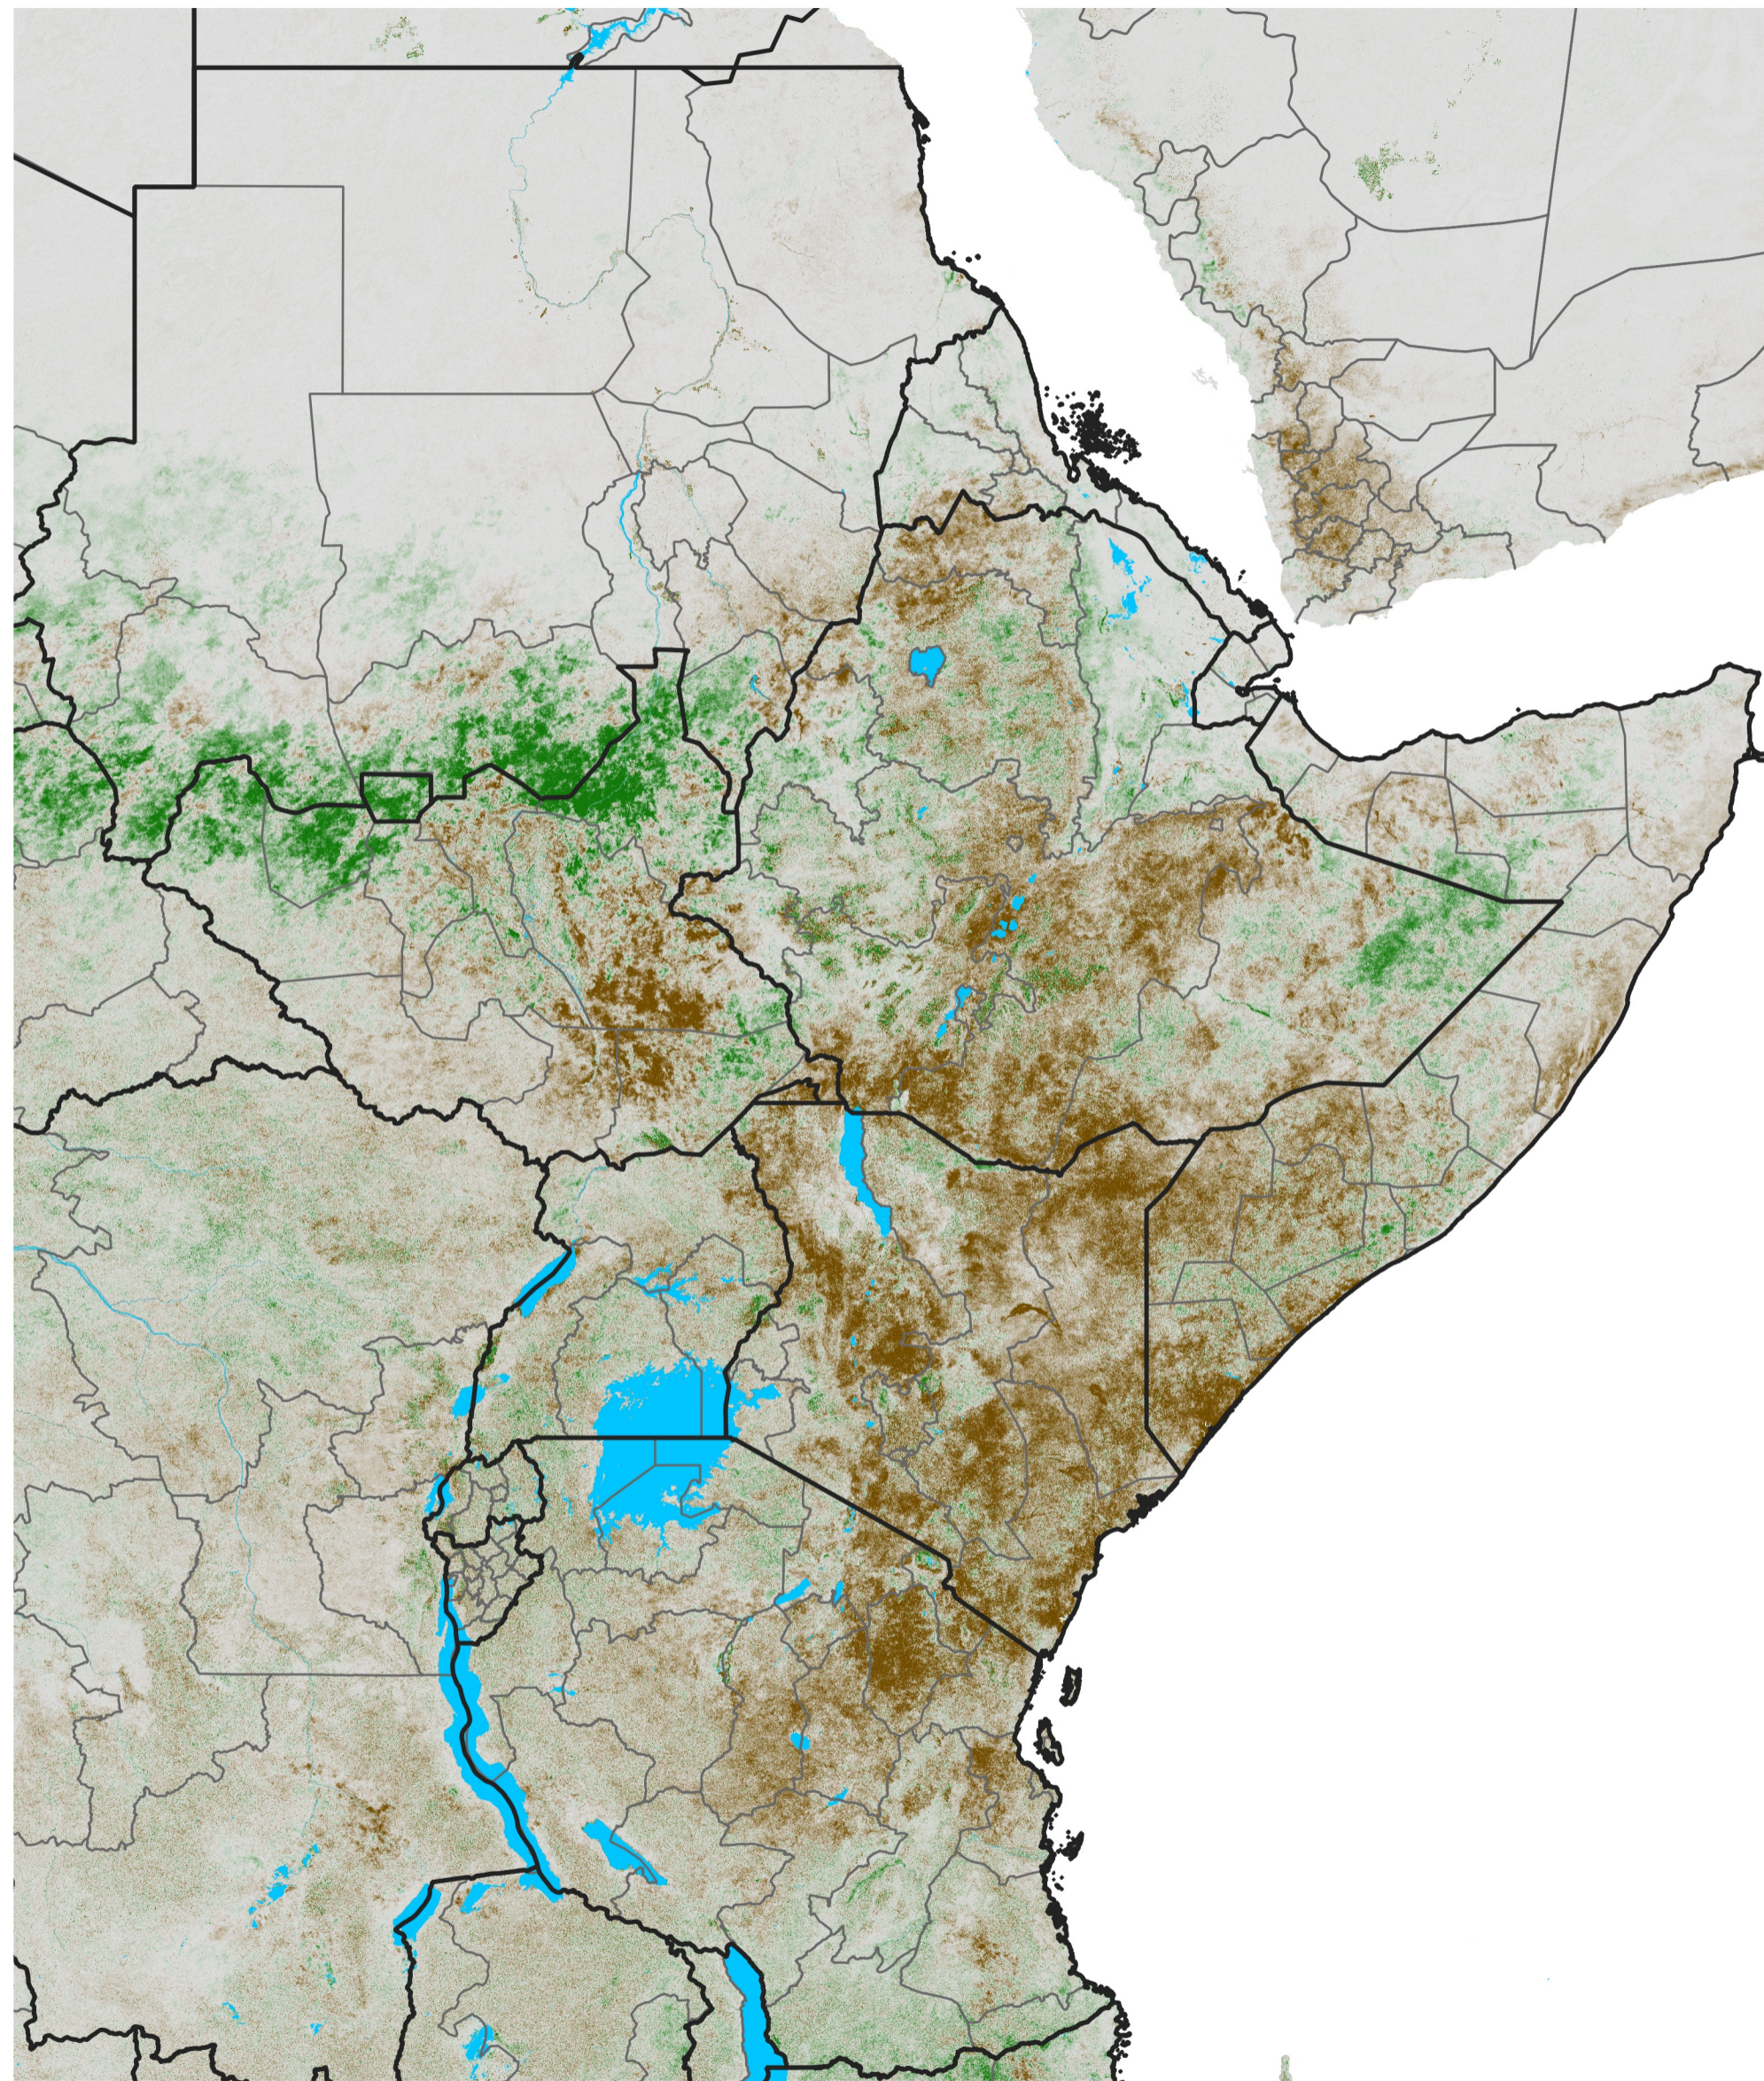

East Africa NDVI Difference

2021 minus 2020

Period 35 / Jun 16 - 25, 2021

NDVI Difference

< -0.3 -0.2 -0.1 -0.05 0.05 0.1 0.2 >0.3

Negative

No Difference

Positive