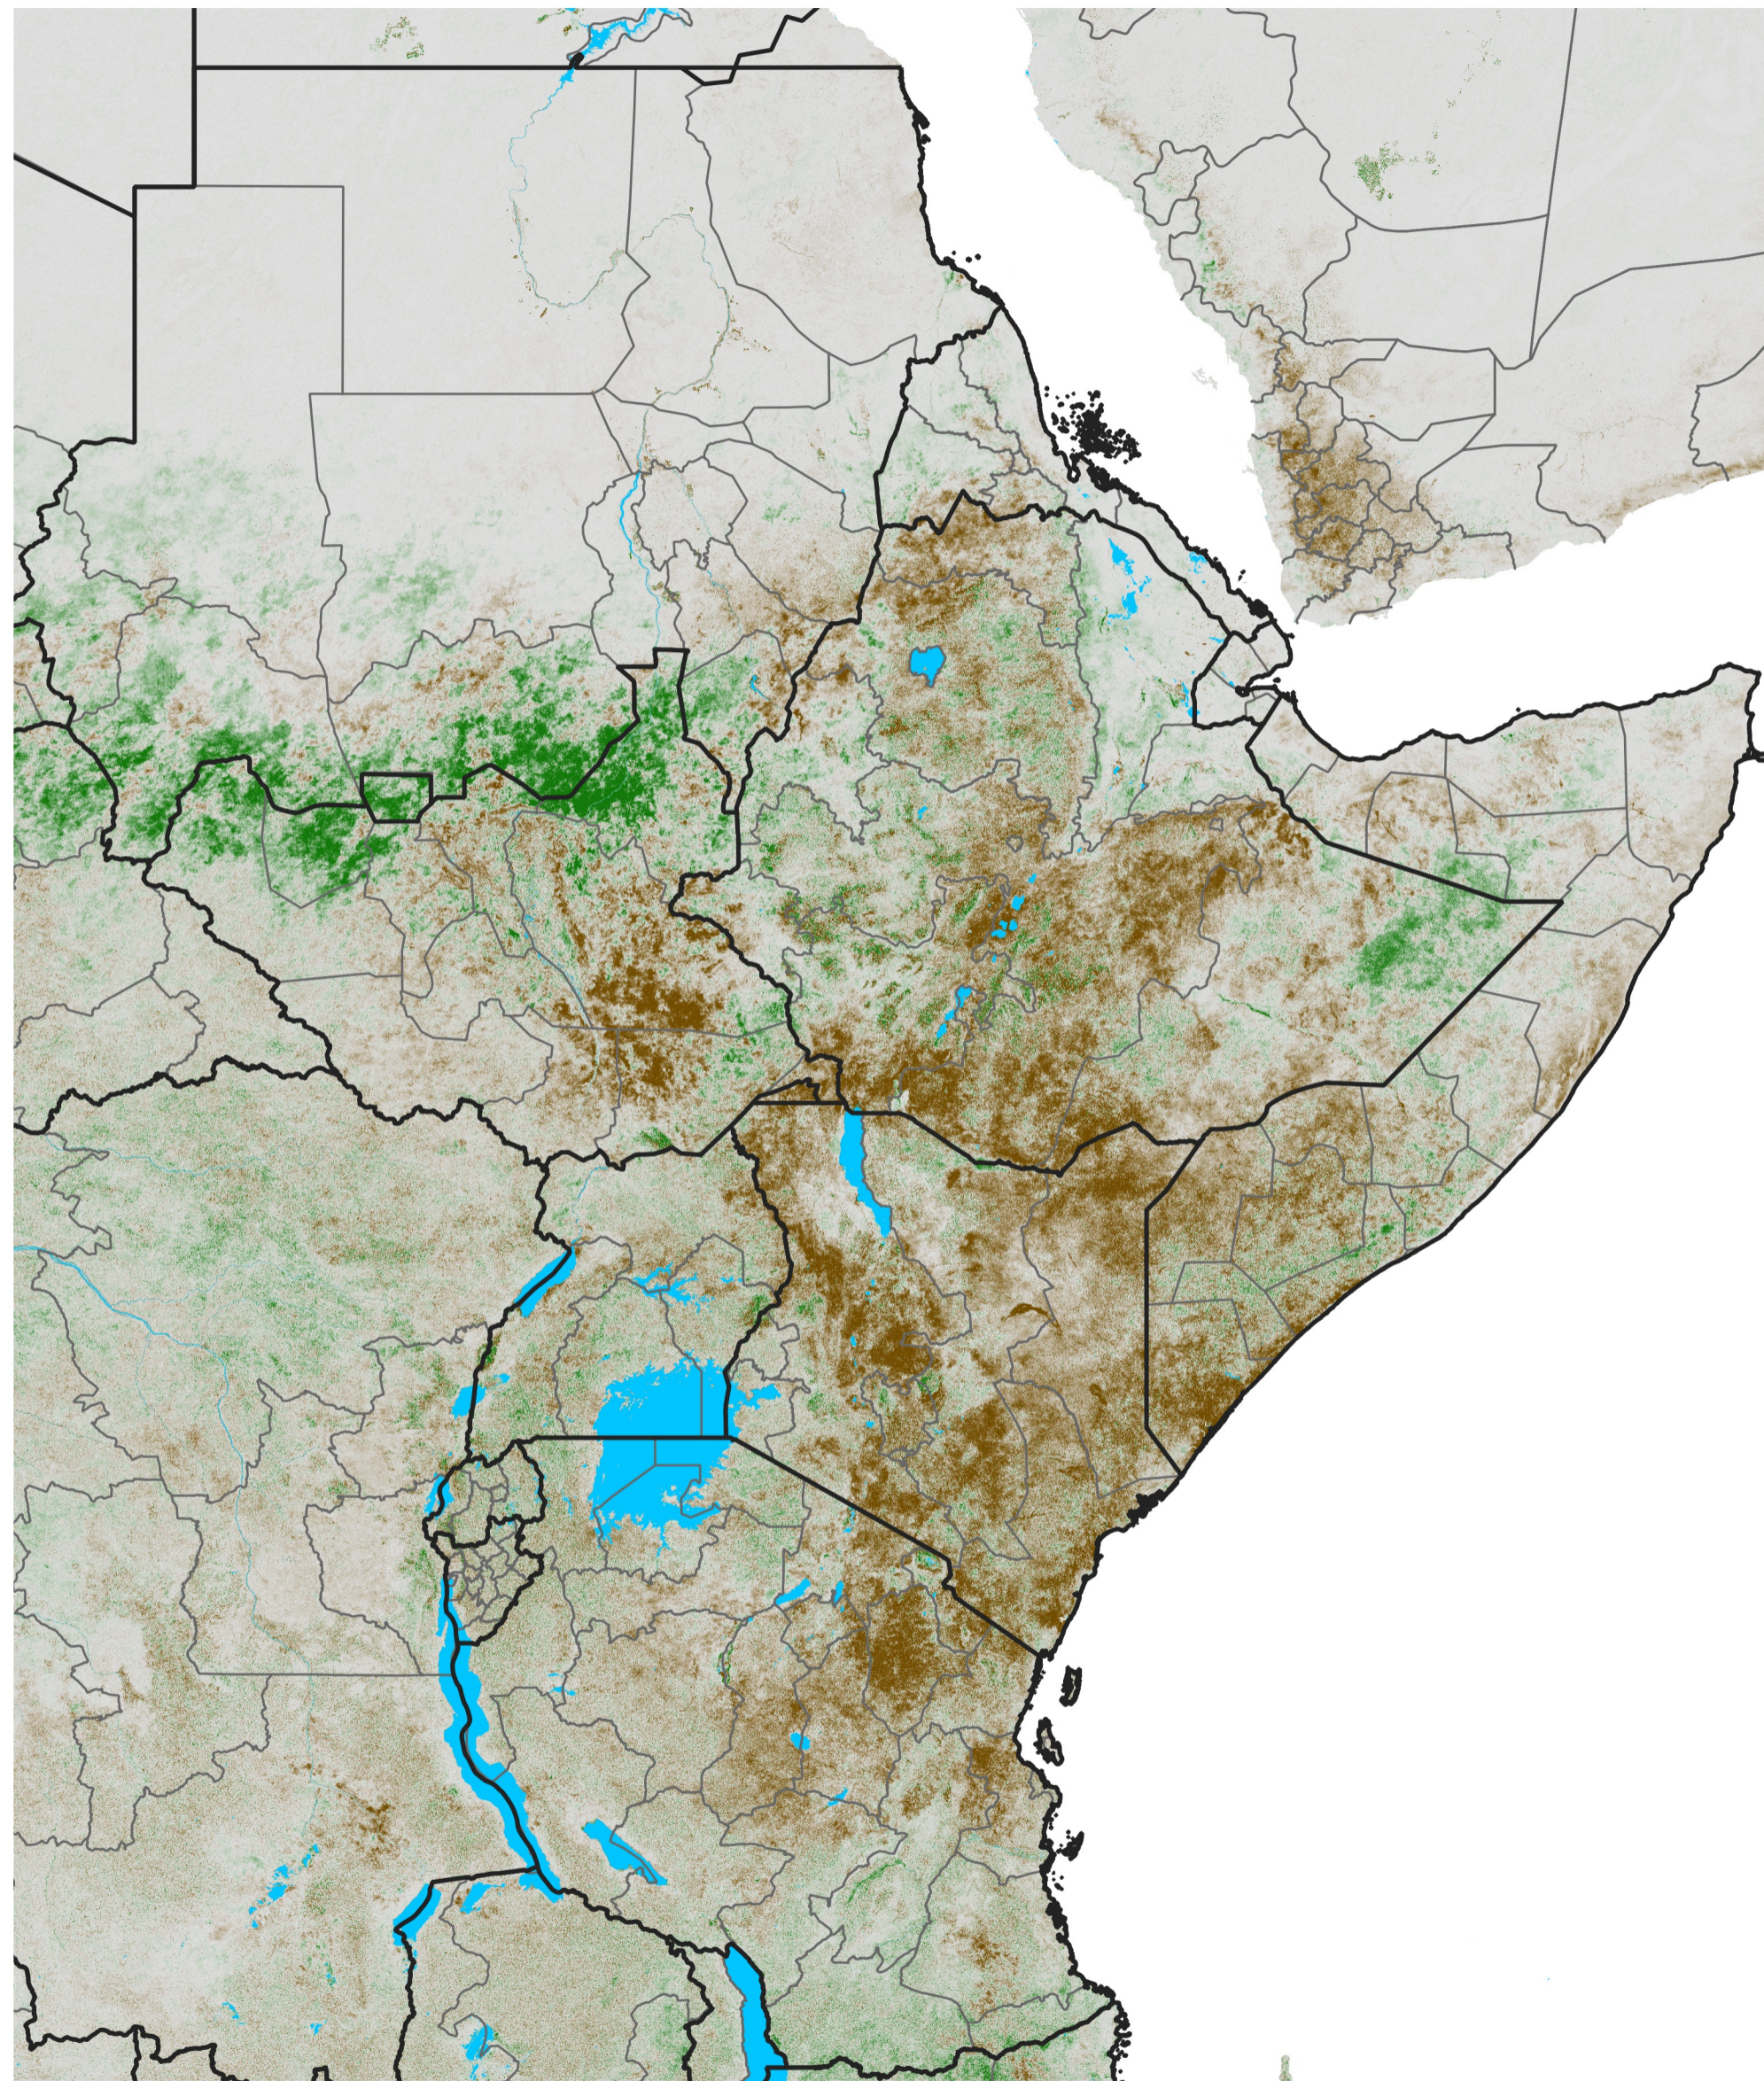

East Africa NDVI Difference

2021 minus 2020

Period 36 / Jun 21 - 30, 2021

NDVI Difference

< -0.3 -0.2 -0.1 -0.05 0.05 0.1 0.2 >0.3

Negative

No Difference

Positive