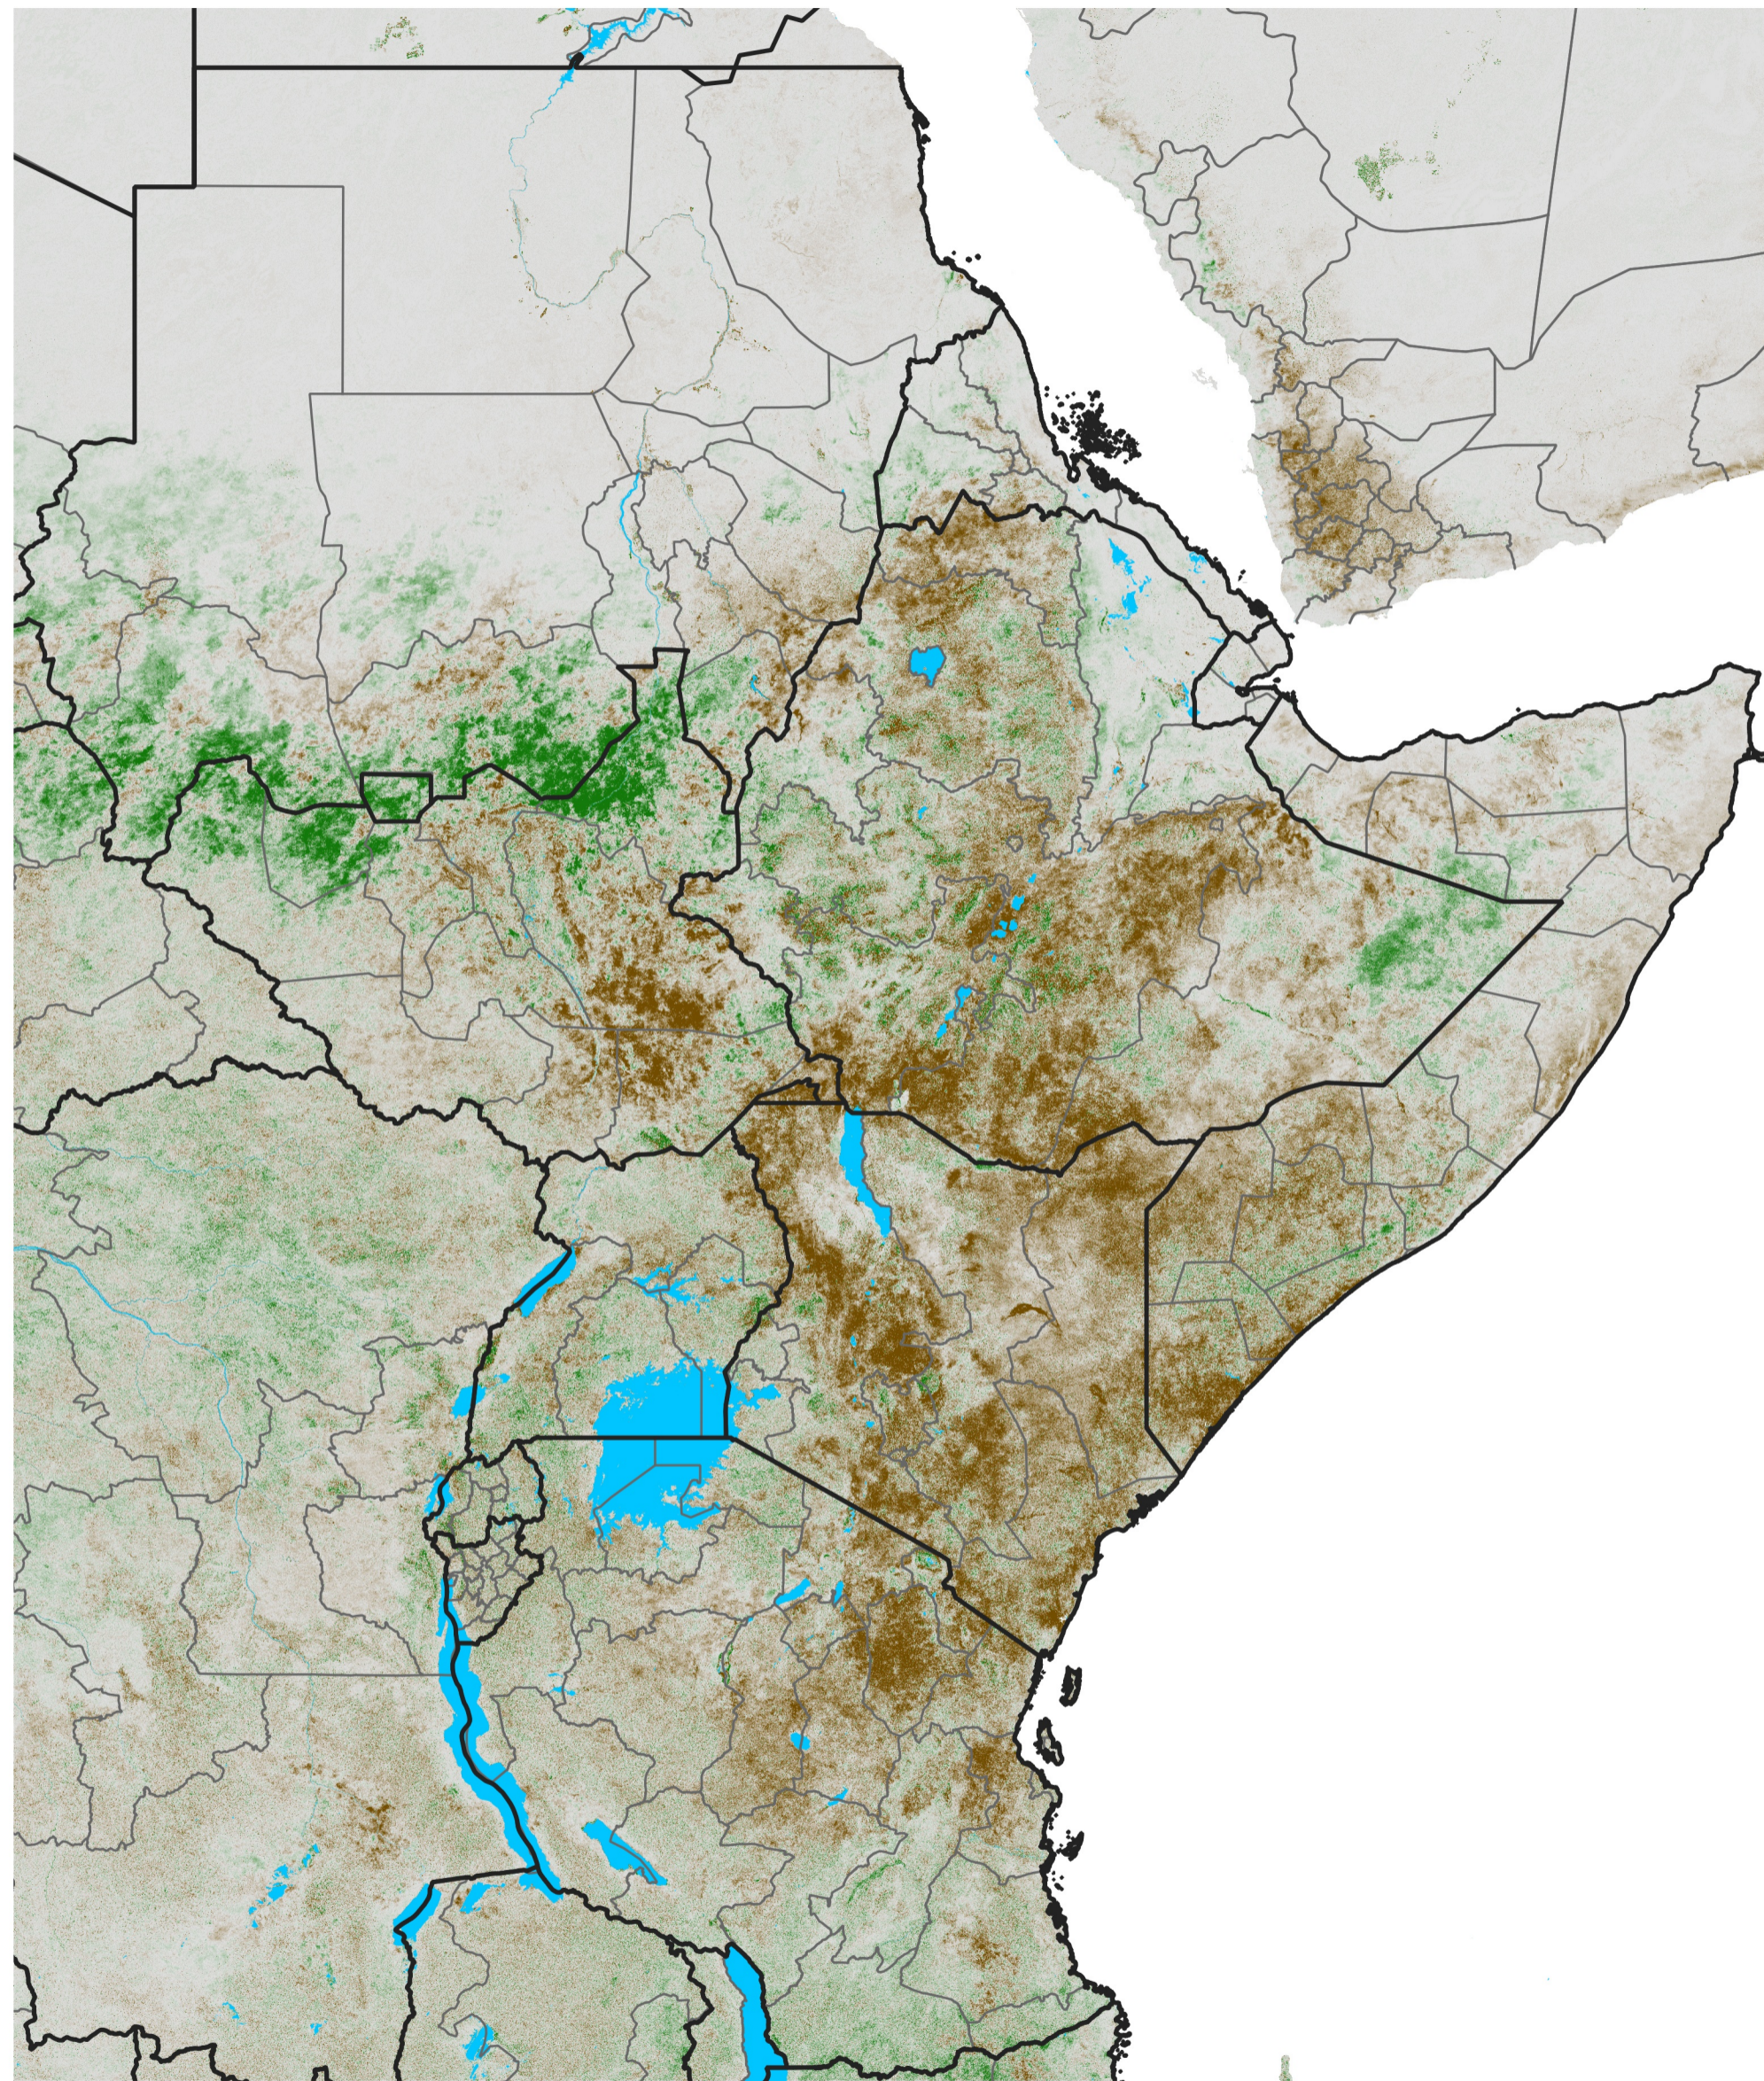

East Africa NDVI Difference

2021 minus 2020

Period 37 / Jun 26 - Jul 05, 2021

NDVI Difference

< -0.3 -0.2 -0.1 -0.05 0.05 0.1 0.2 >0.3

Negative

No Difference

Positive