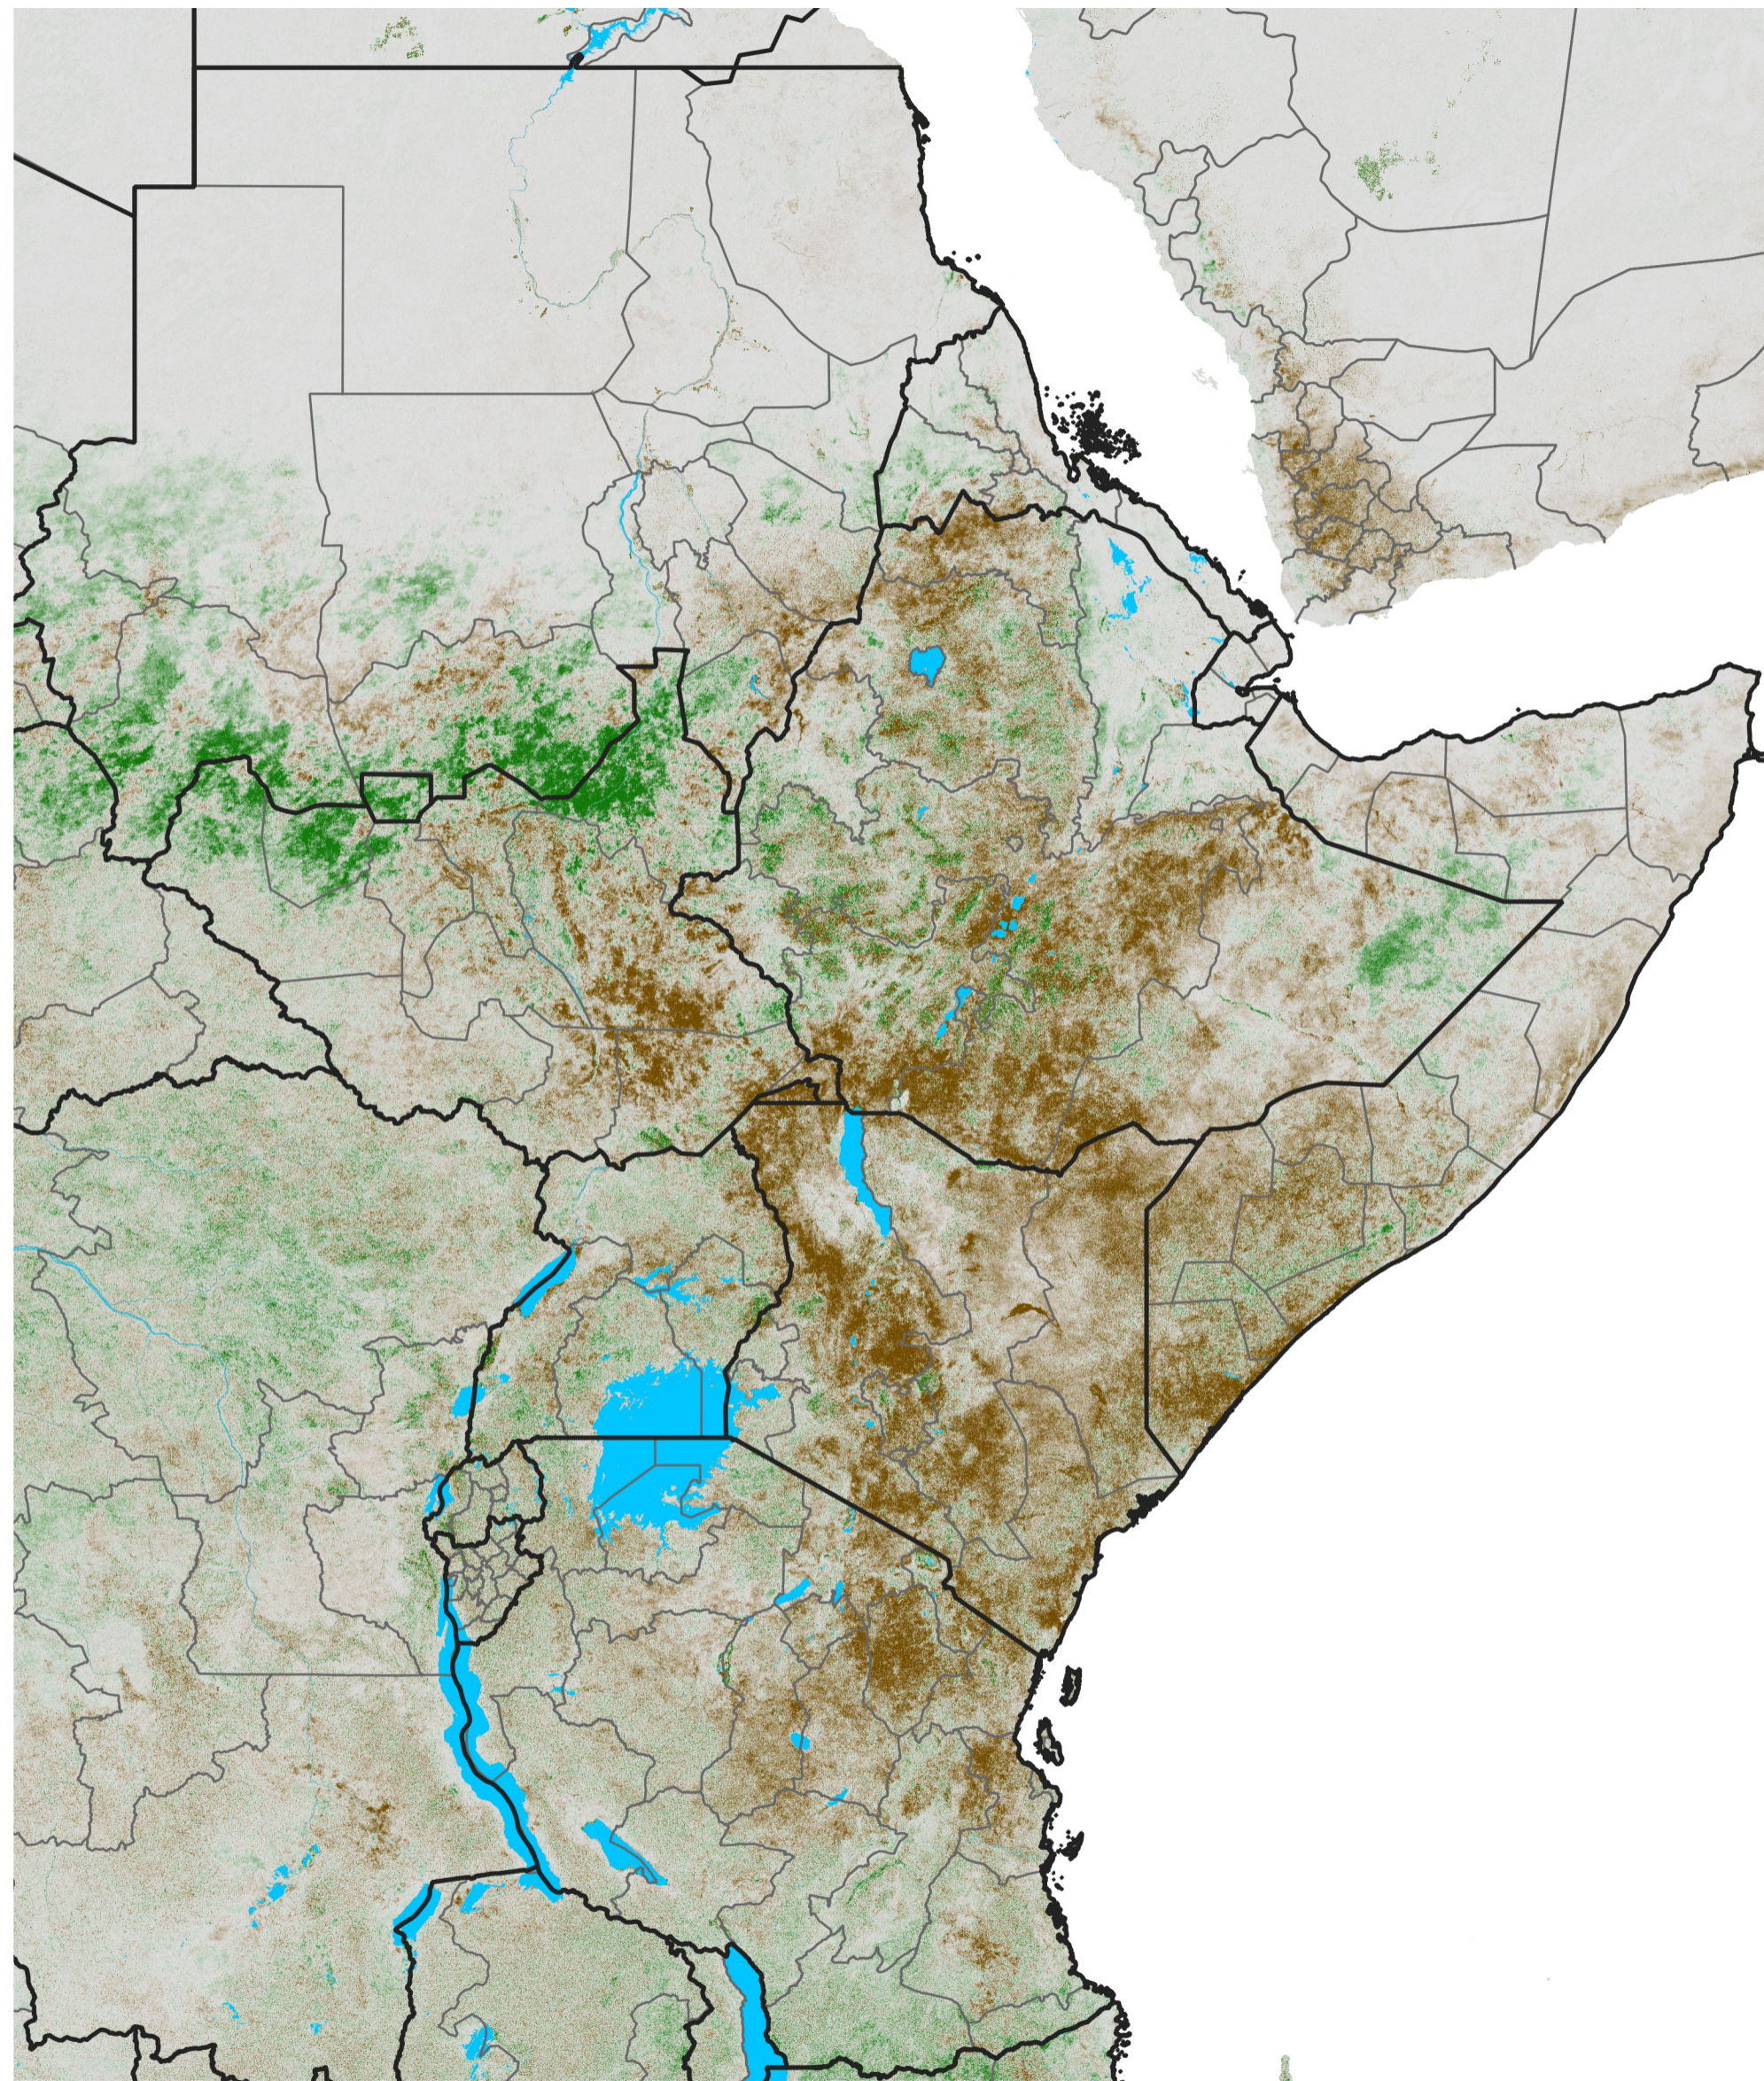

# East Africa NDVI Difference

2021 minus 2020

Period 38 / Jul 01 - 10, 2021

## NDVI Difference

< -0.3   -0.2   -0.1   -0.05   0.05   0.1   0.2   > 0.3

Negative

No Difference

Positive