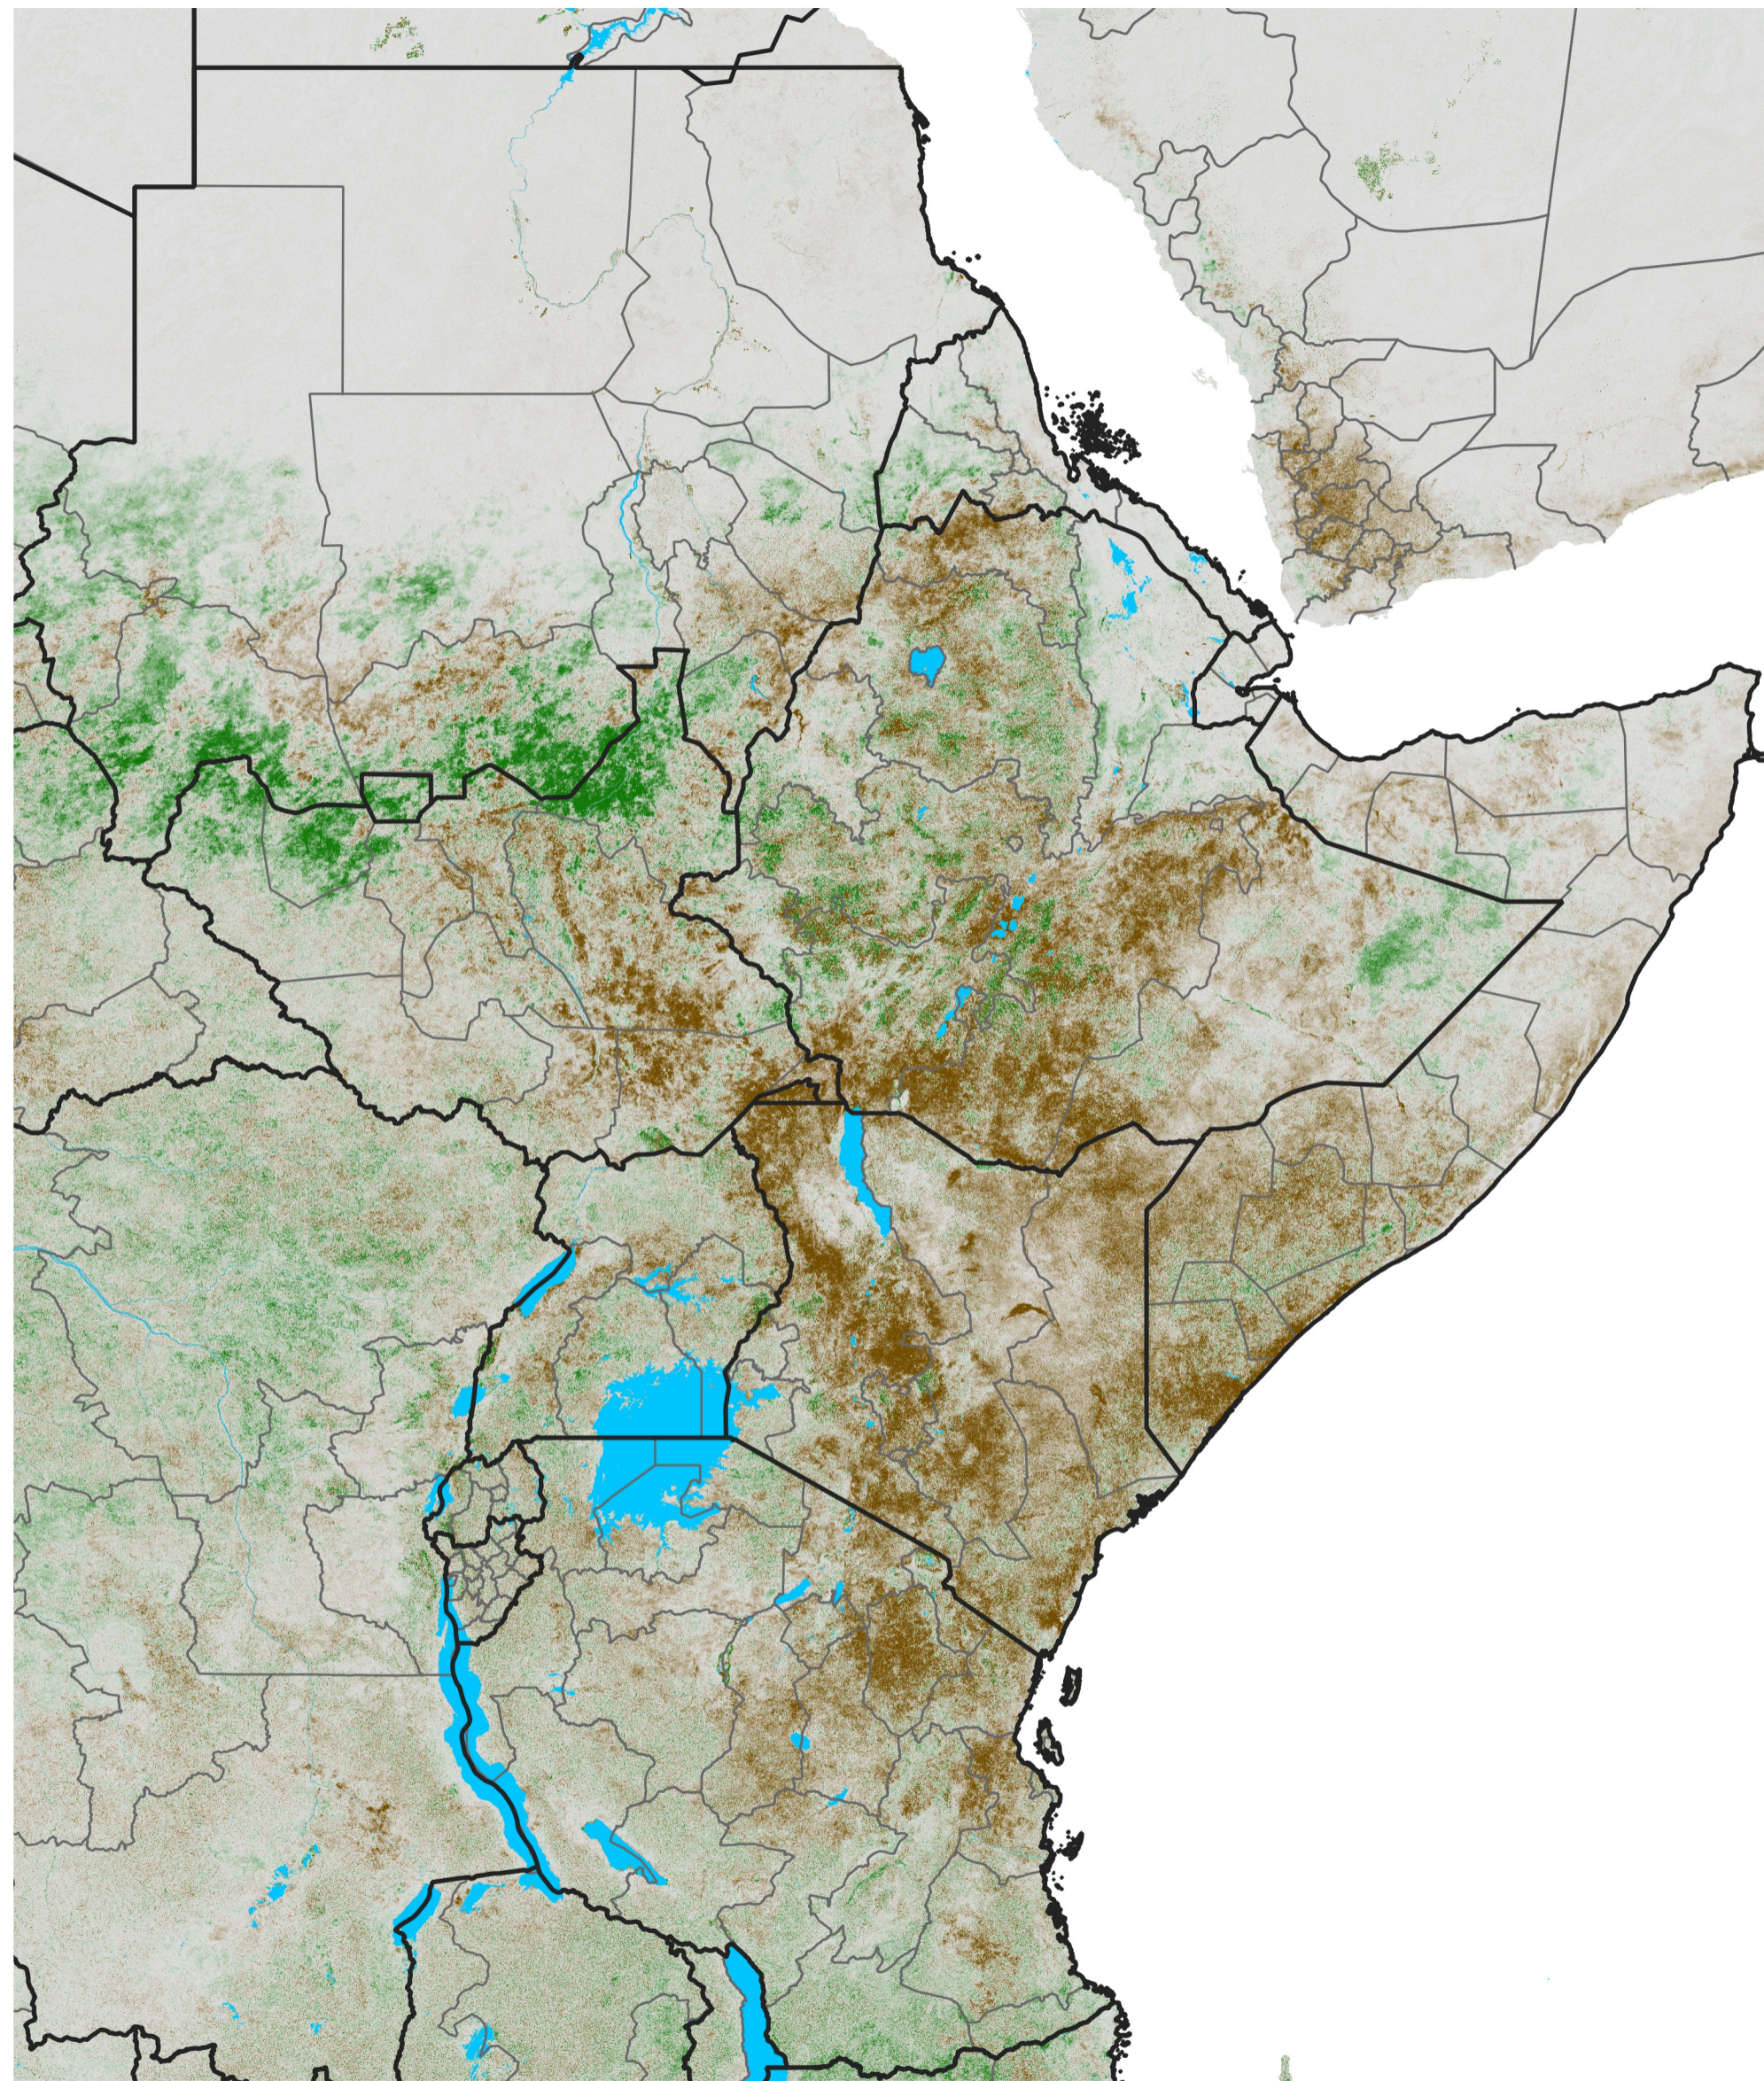

East Africa NDVI Difference

2021 minus 2020

Period 39 / Jul 06 - 15, 2021

NDVI Difference

< -0.3 -0.2 -0.1 -0.05 0.05 0.1 0.2 >0.3

Negative

No Difference

Positive