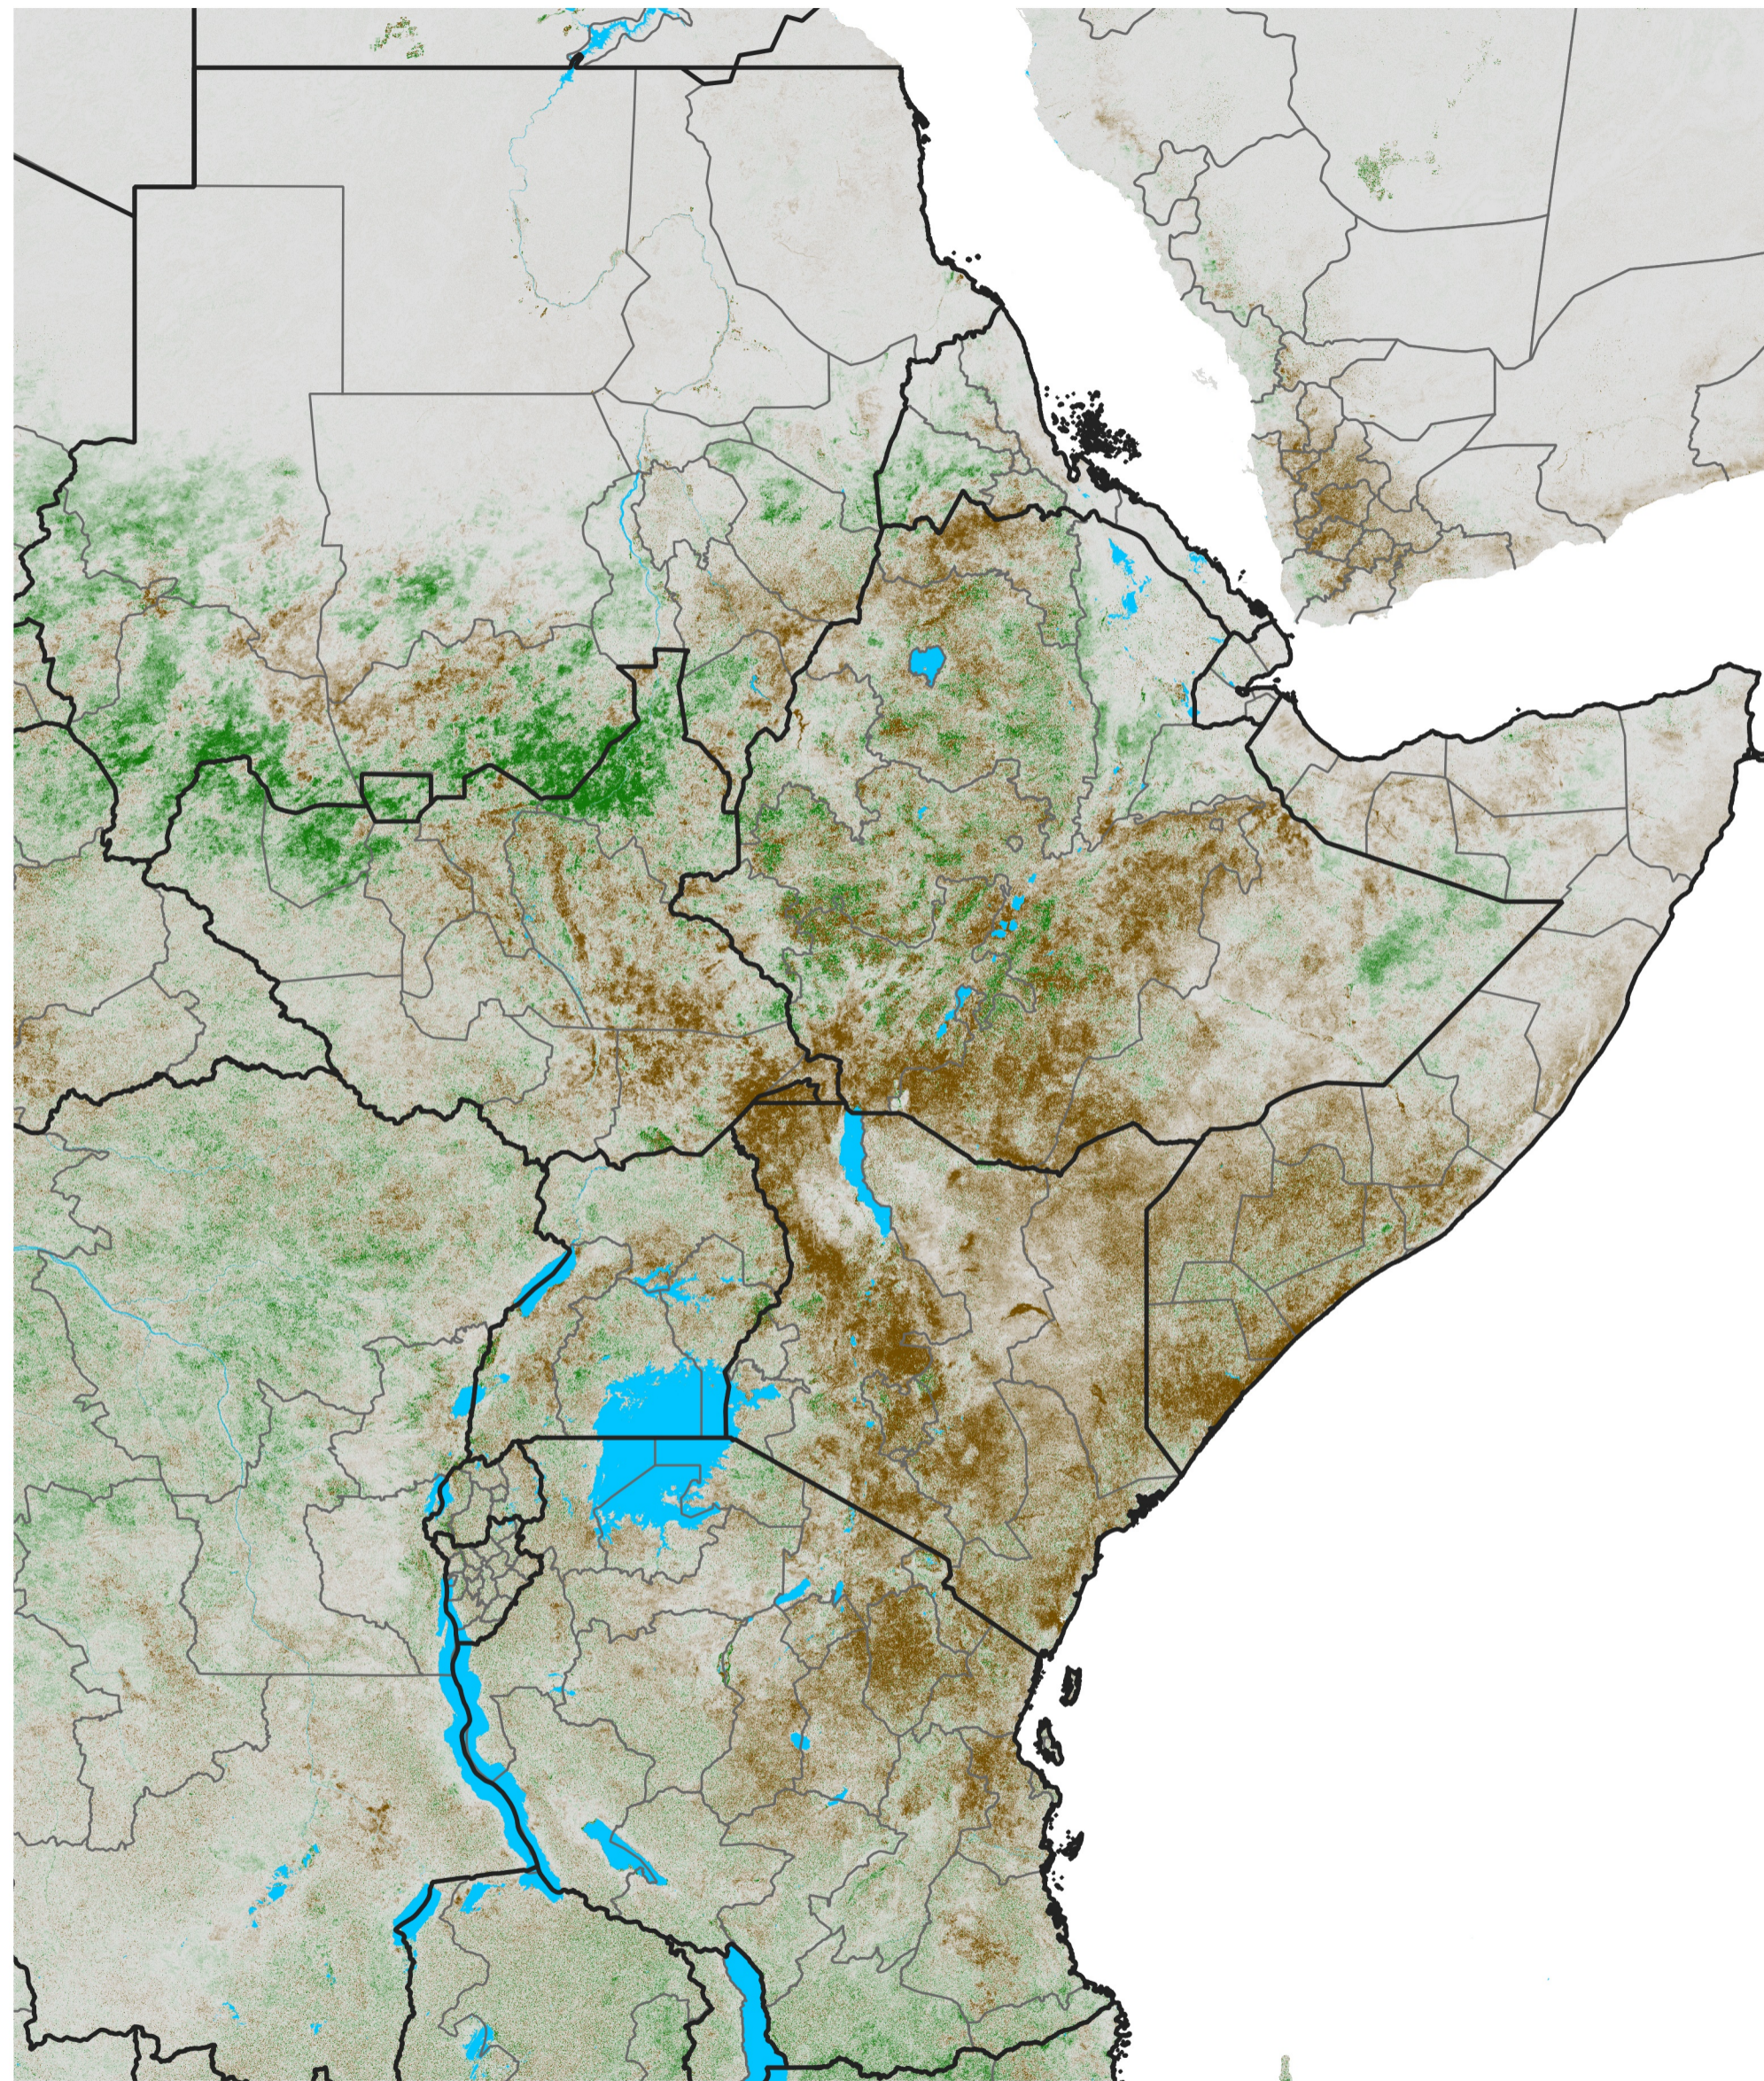

East Africa NDVI Difference

2021 minus 2020

Period 40 / Jul 11 - 20, 2021

NDVI Difference

< -0.3 -0.2 -0.1 -0.05 0.05 0.1 0.2 >0.3

Negative

No Difference

Positive