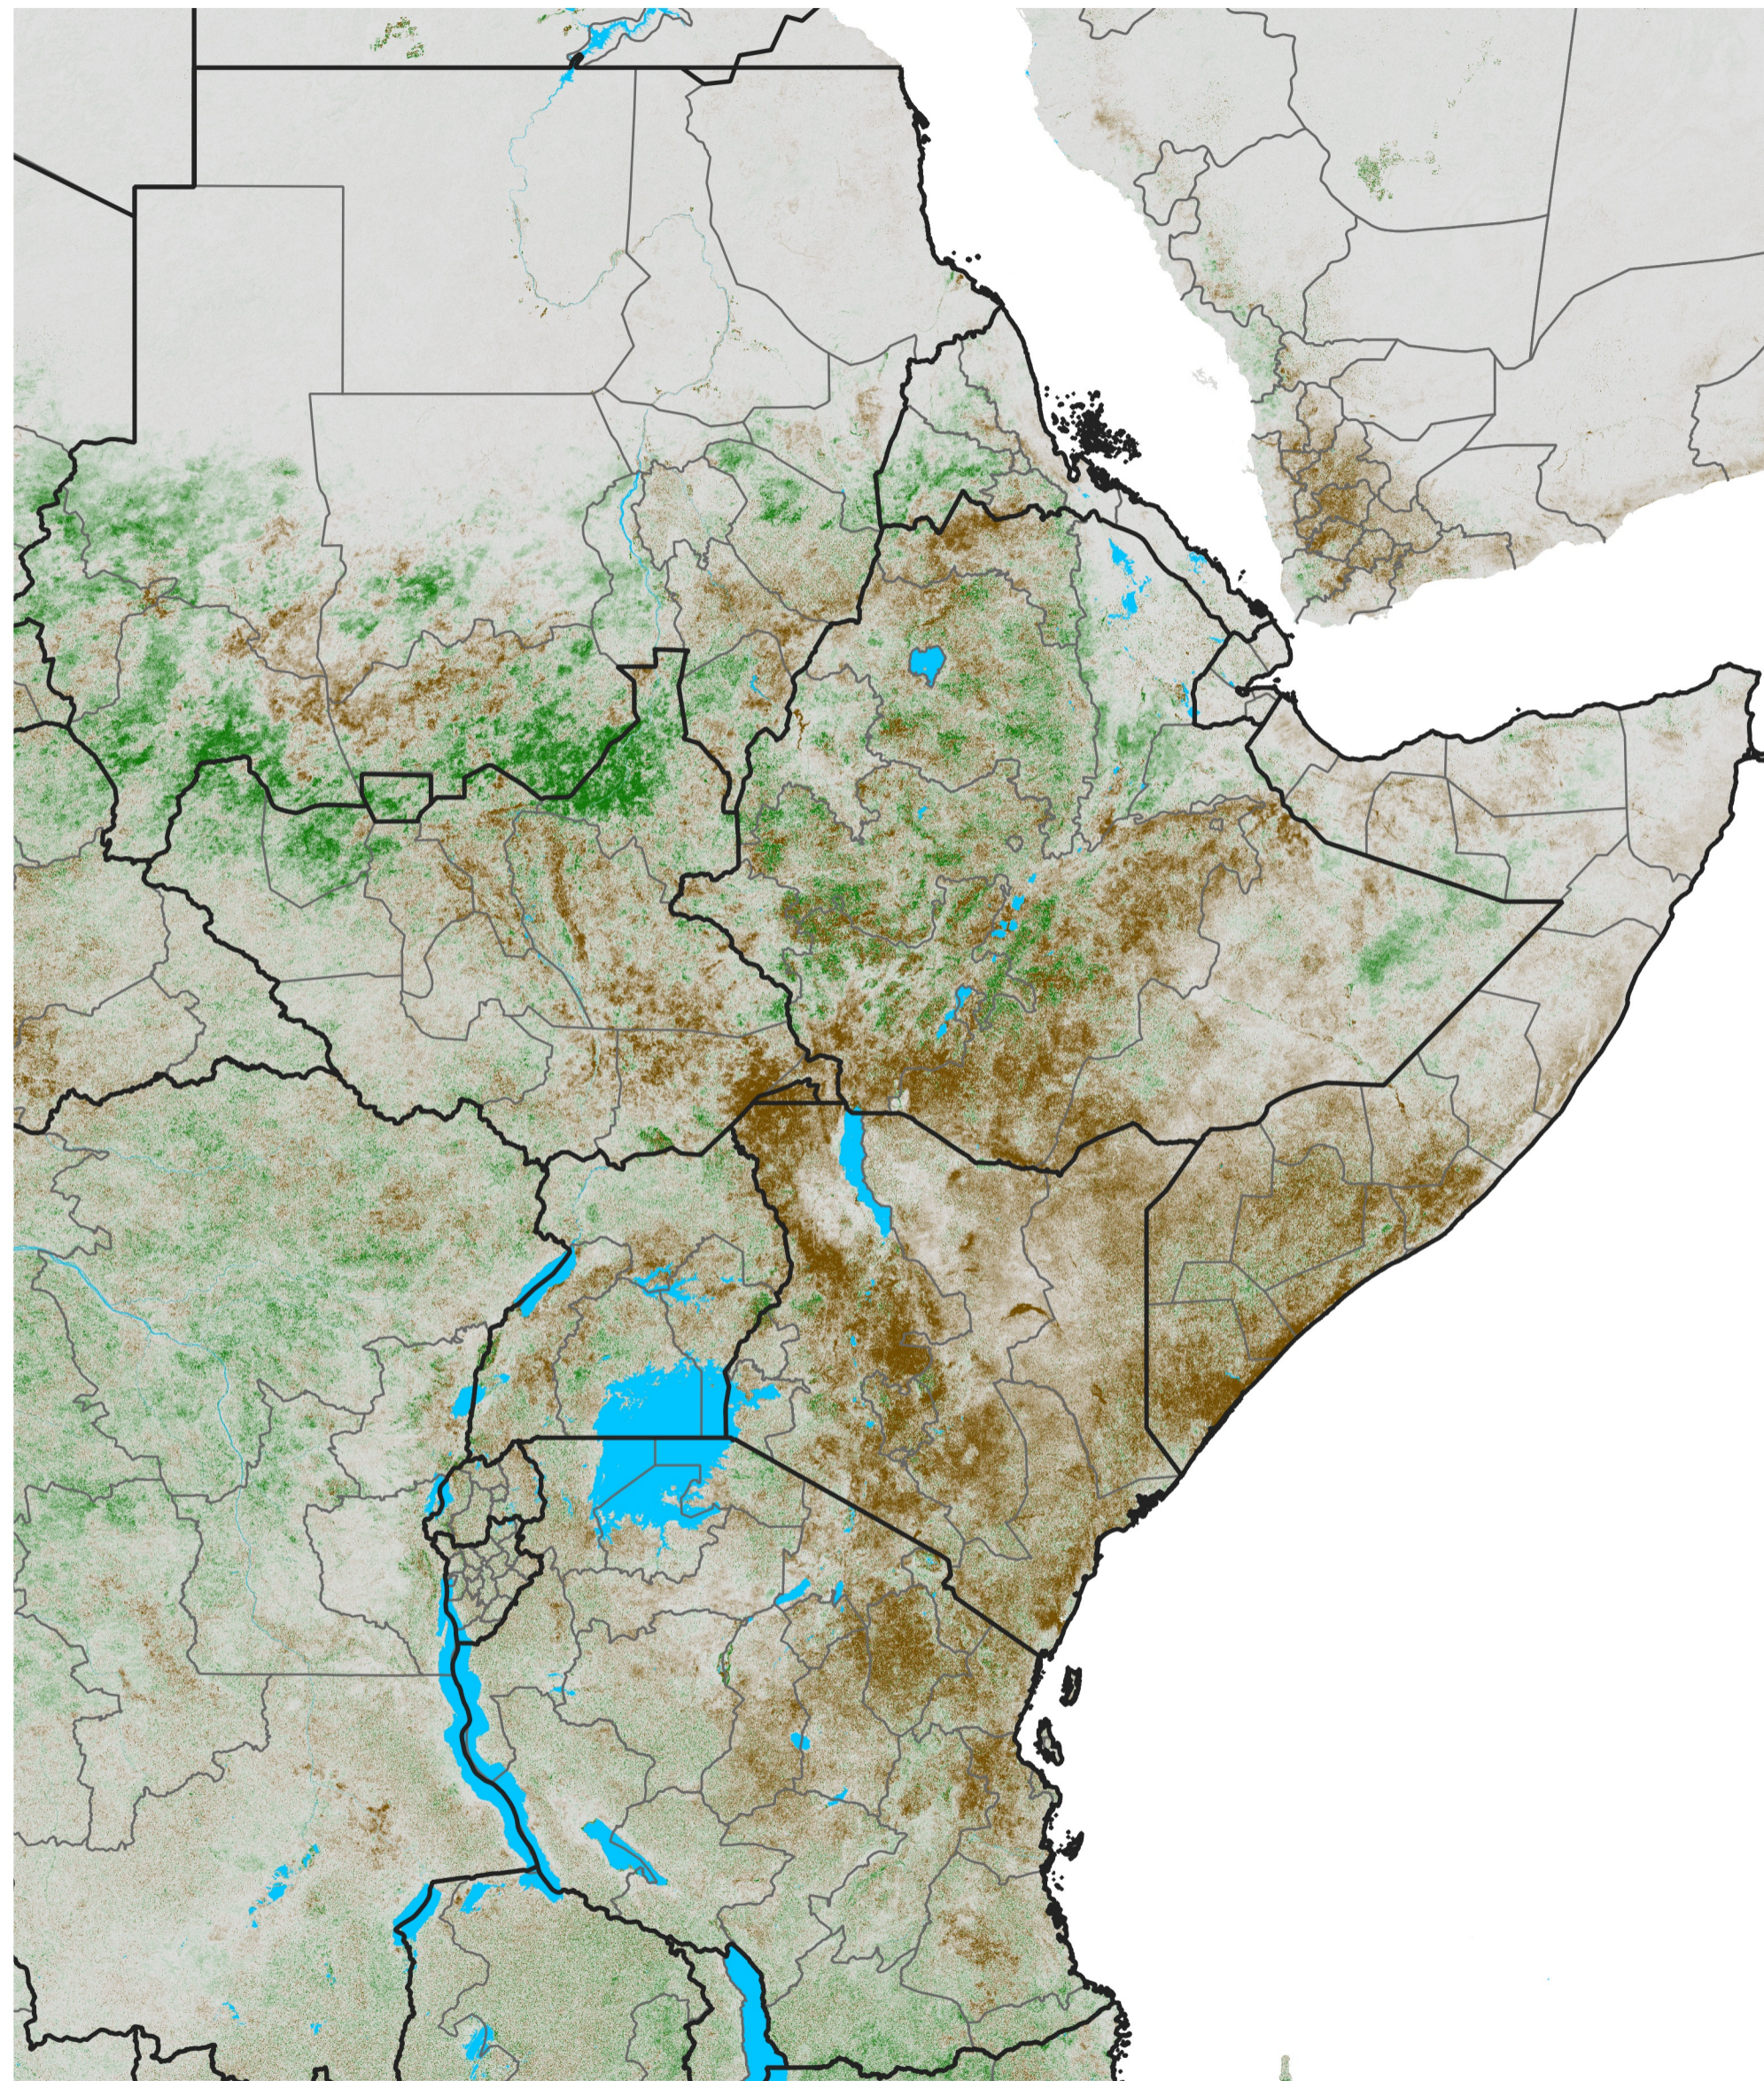

East Africa NDVI Difference

2021 minus 2020

Period 41 / Jul 16 - 25, 2021

NDVI Difference

< -0.3 -0.2 -0.1 -0.05 0.05 0.1 0.2 >0.3

Negative

No Difference

Positive