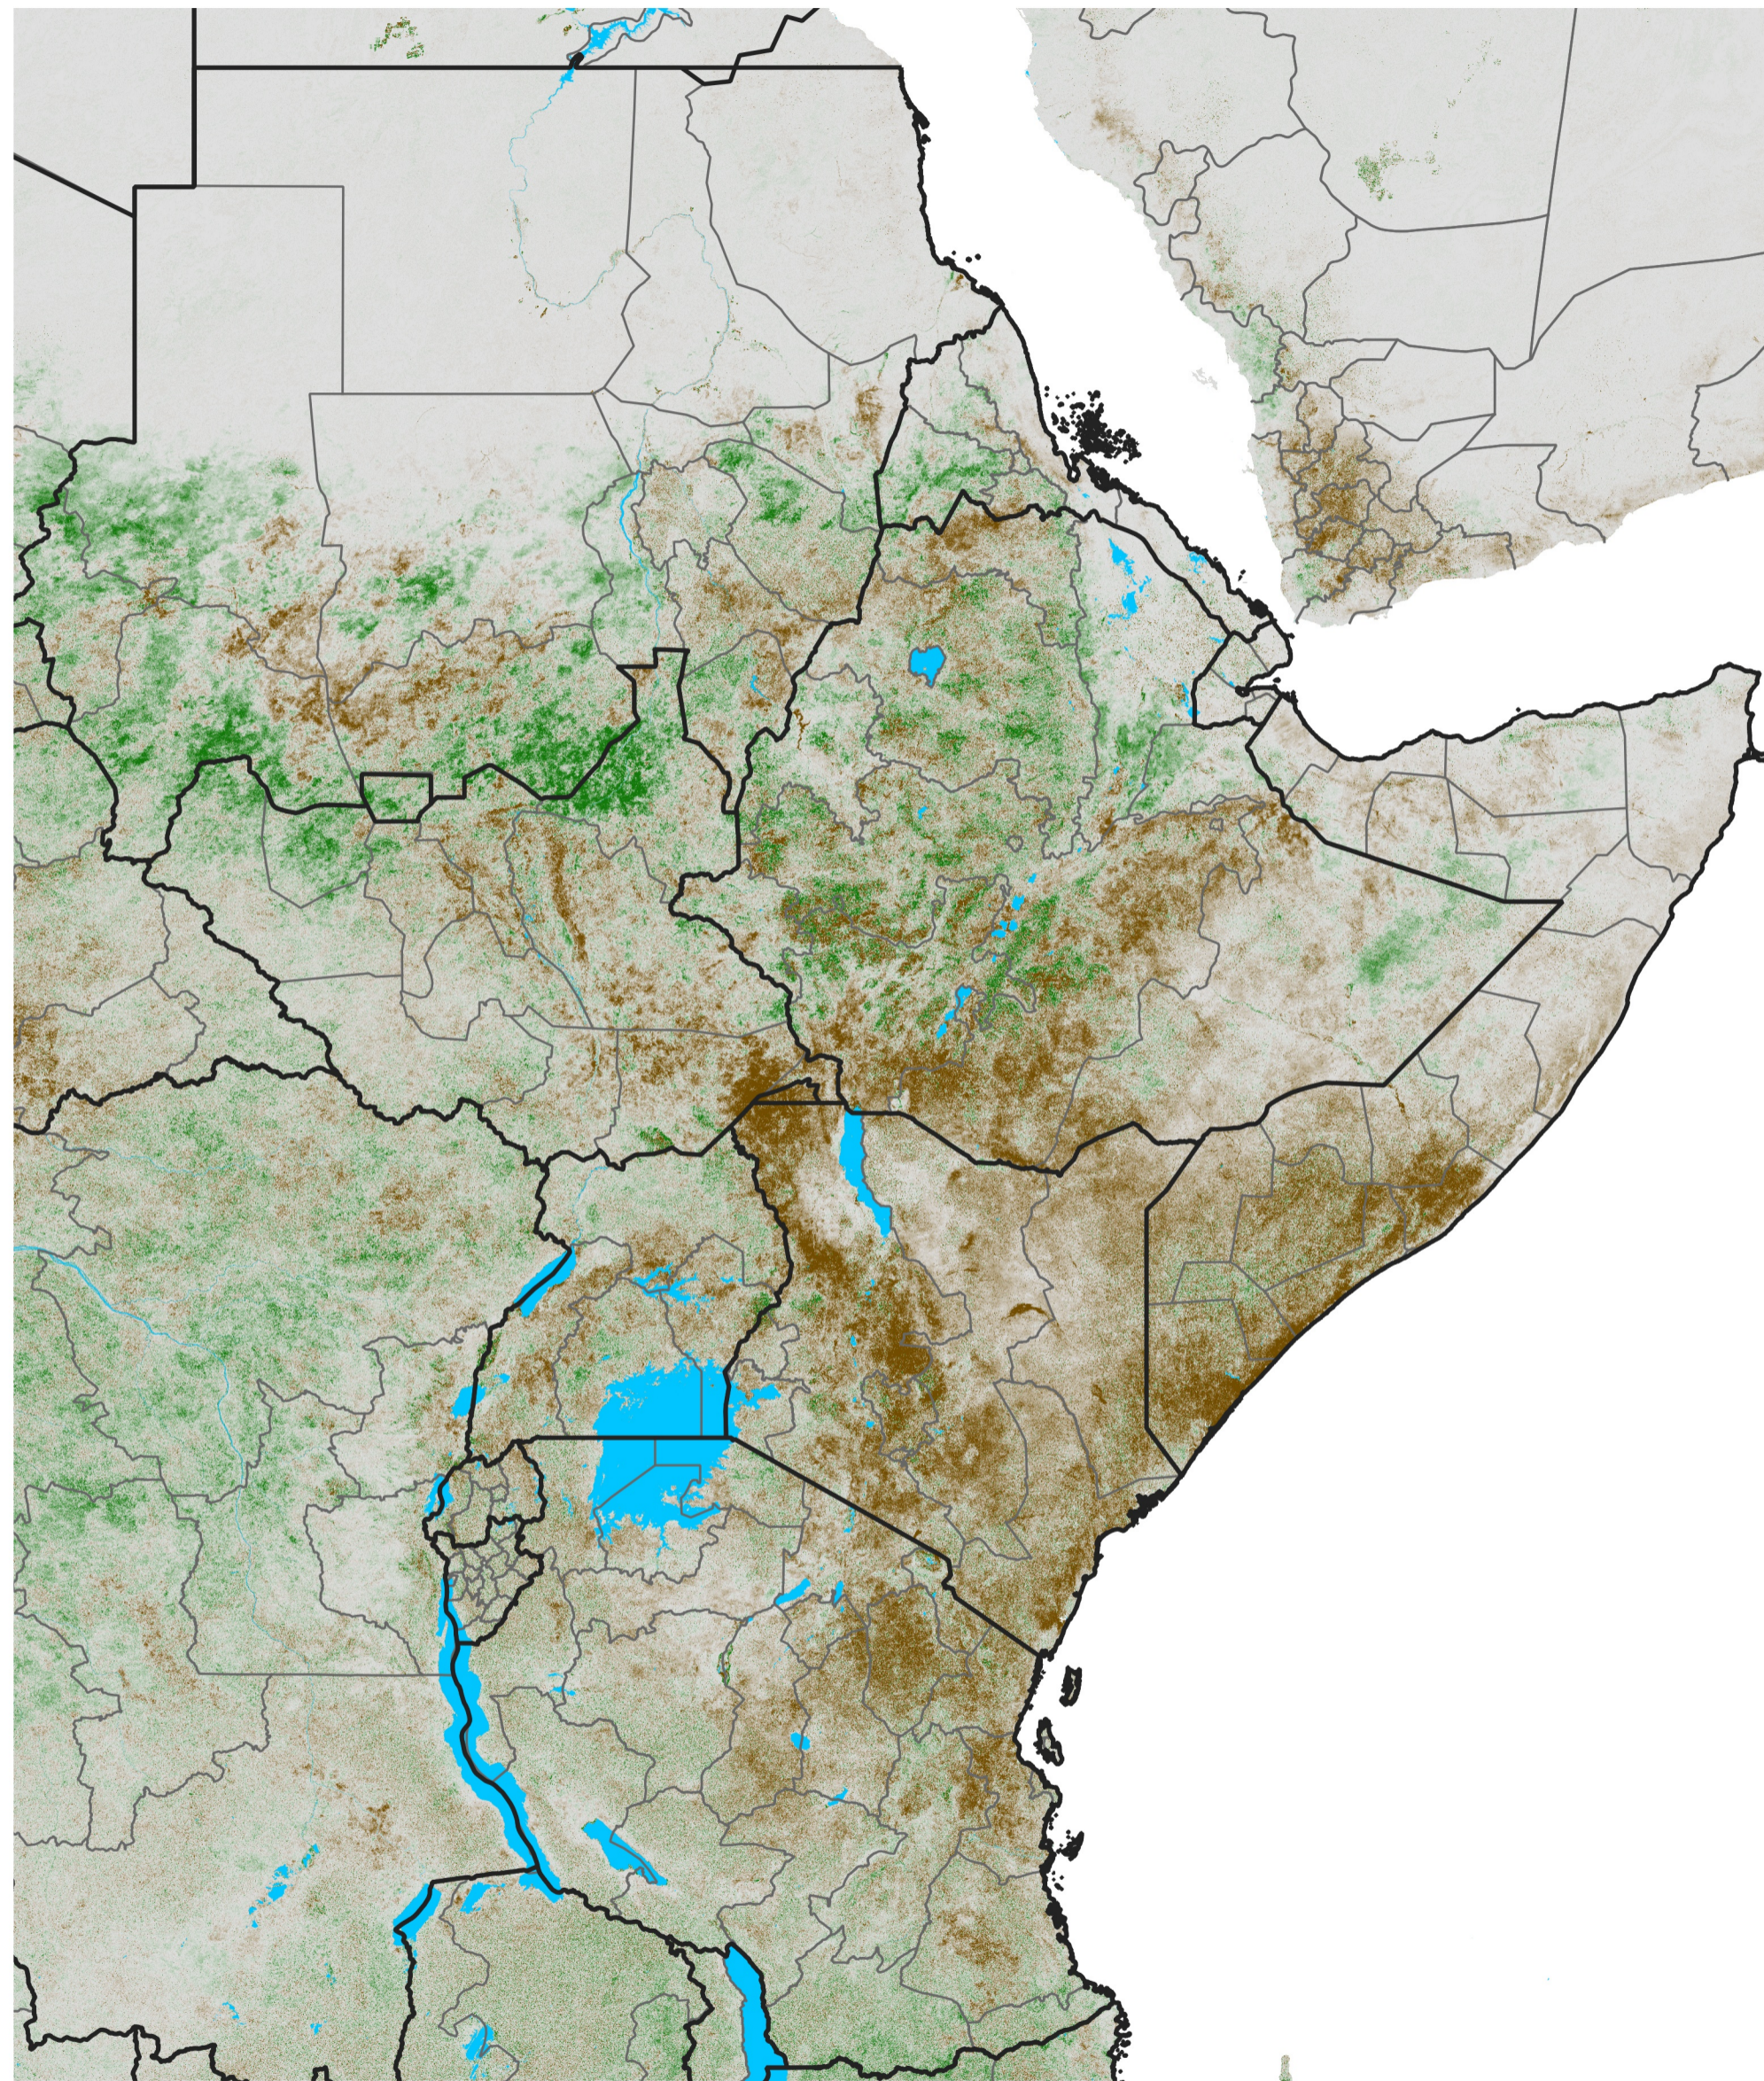

# East Africa NDVI Difference

2021 minus 2020

Period 42 / Jul 21 - 31, 2021

## NDVI Difference

< -0.3   -0.2   -0.1   -0.05   0.05   0.1   0.2   >0.3

Negative

No Difference

Positive