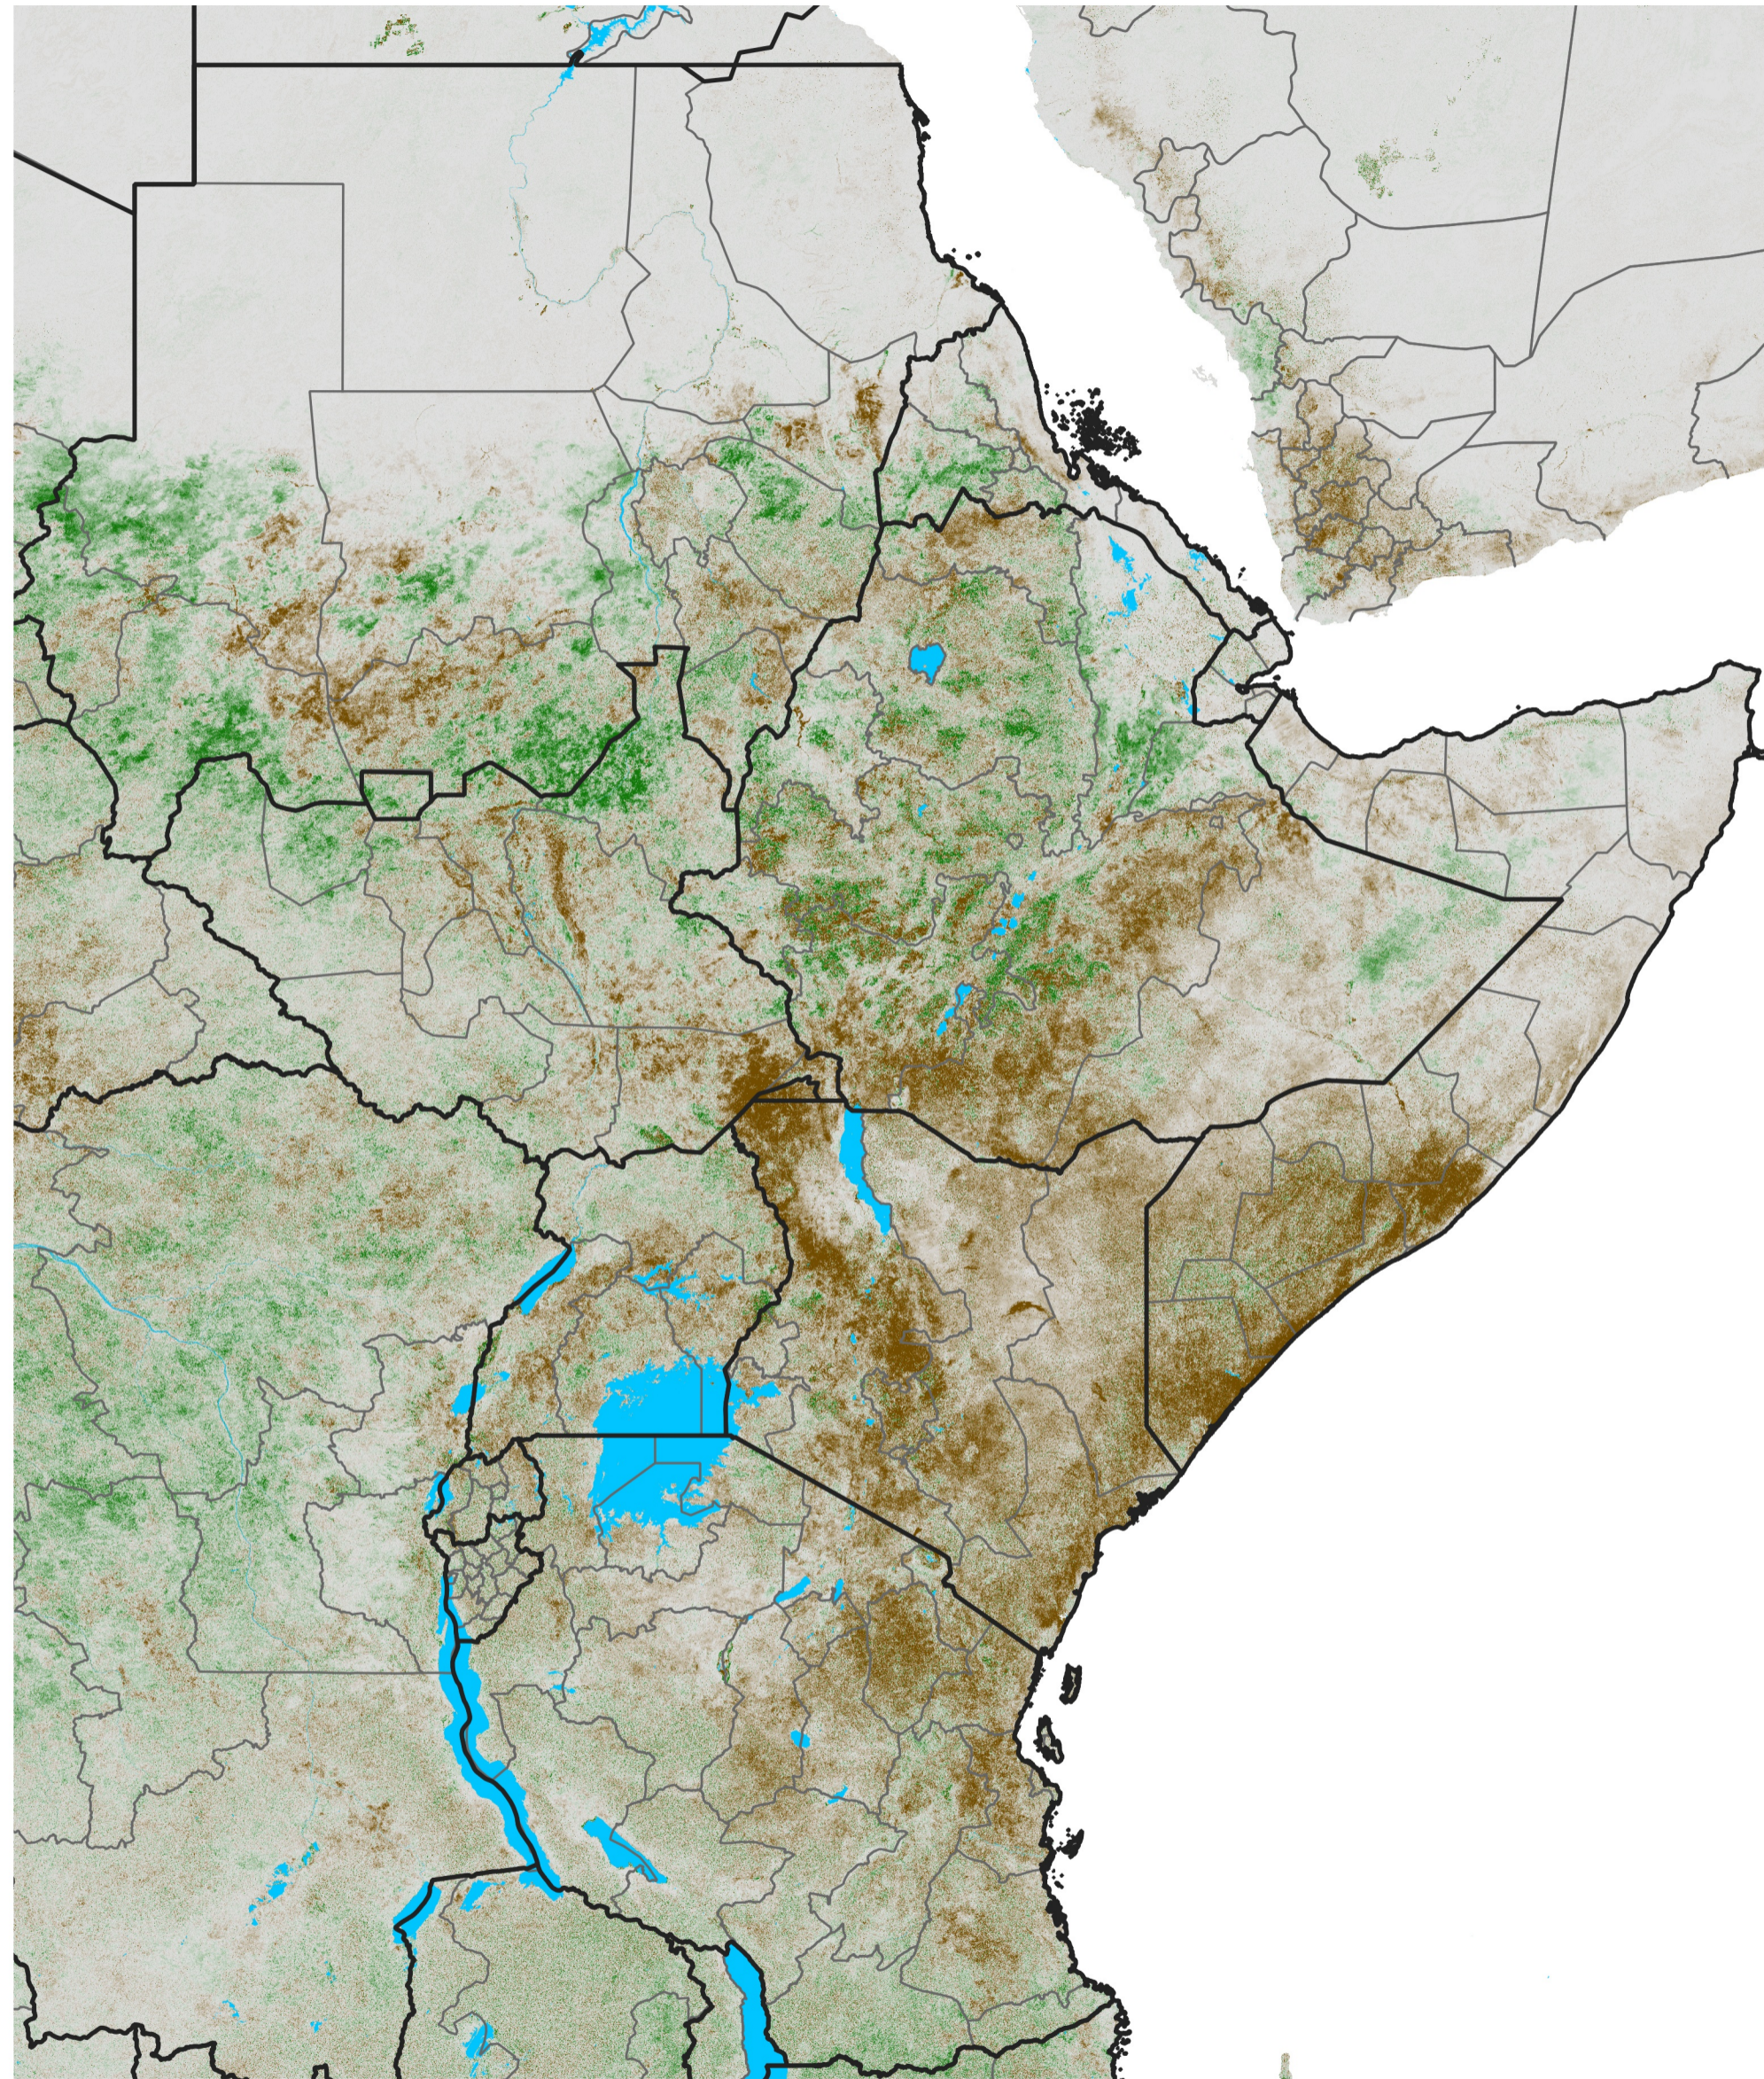

# East Africa NDVI Difference

2021 minus 2020

Period 43 / Jul 26 - Aug 05, 2021

## NDVI Difference

< -0.3   -0.2   -0.1   -0.05   0.05   0.1   0.2   >0.3

Negative

No Difference

Positive