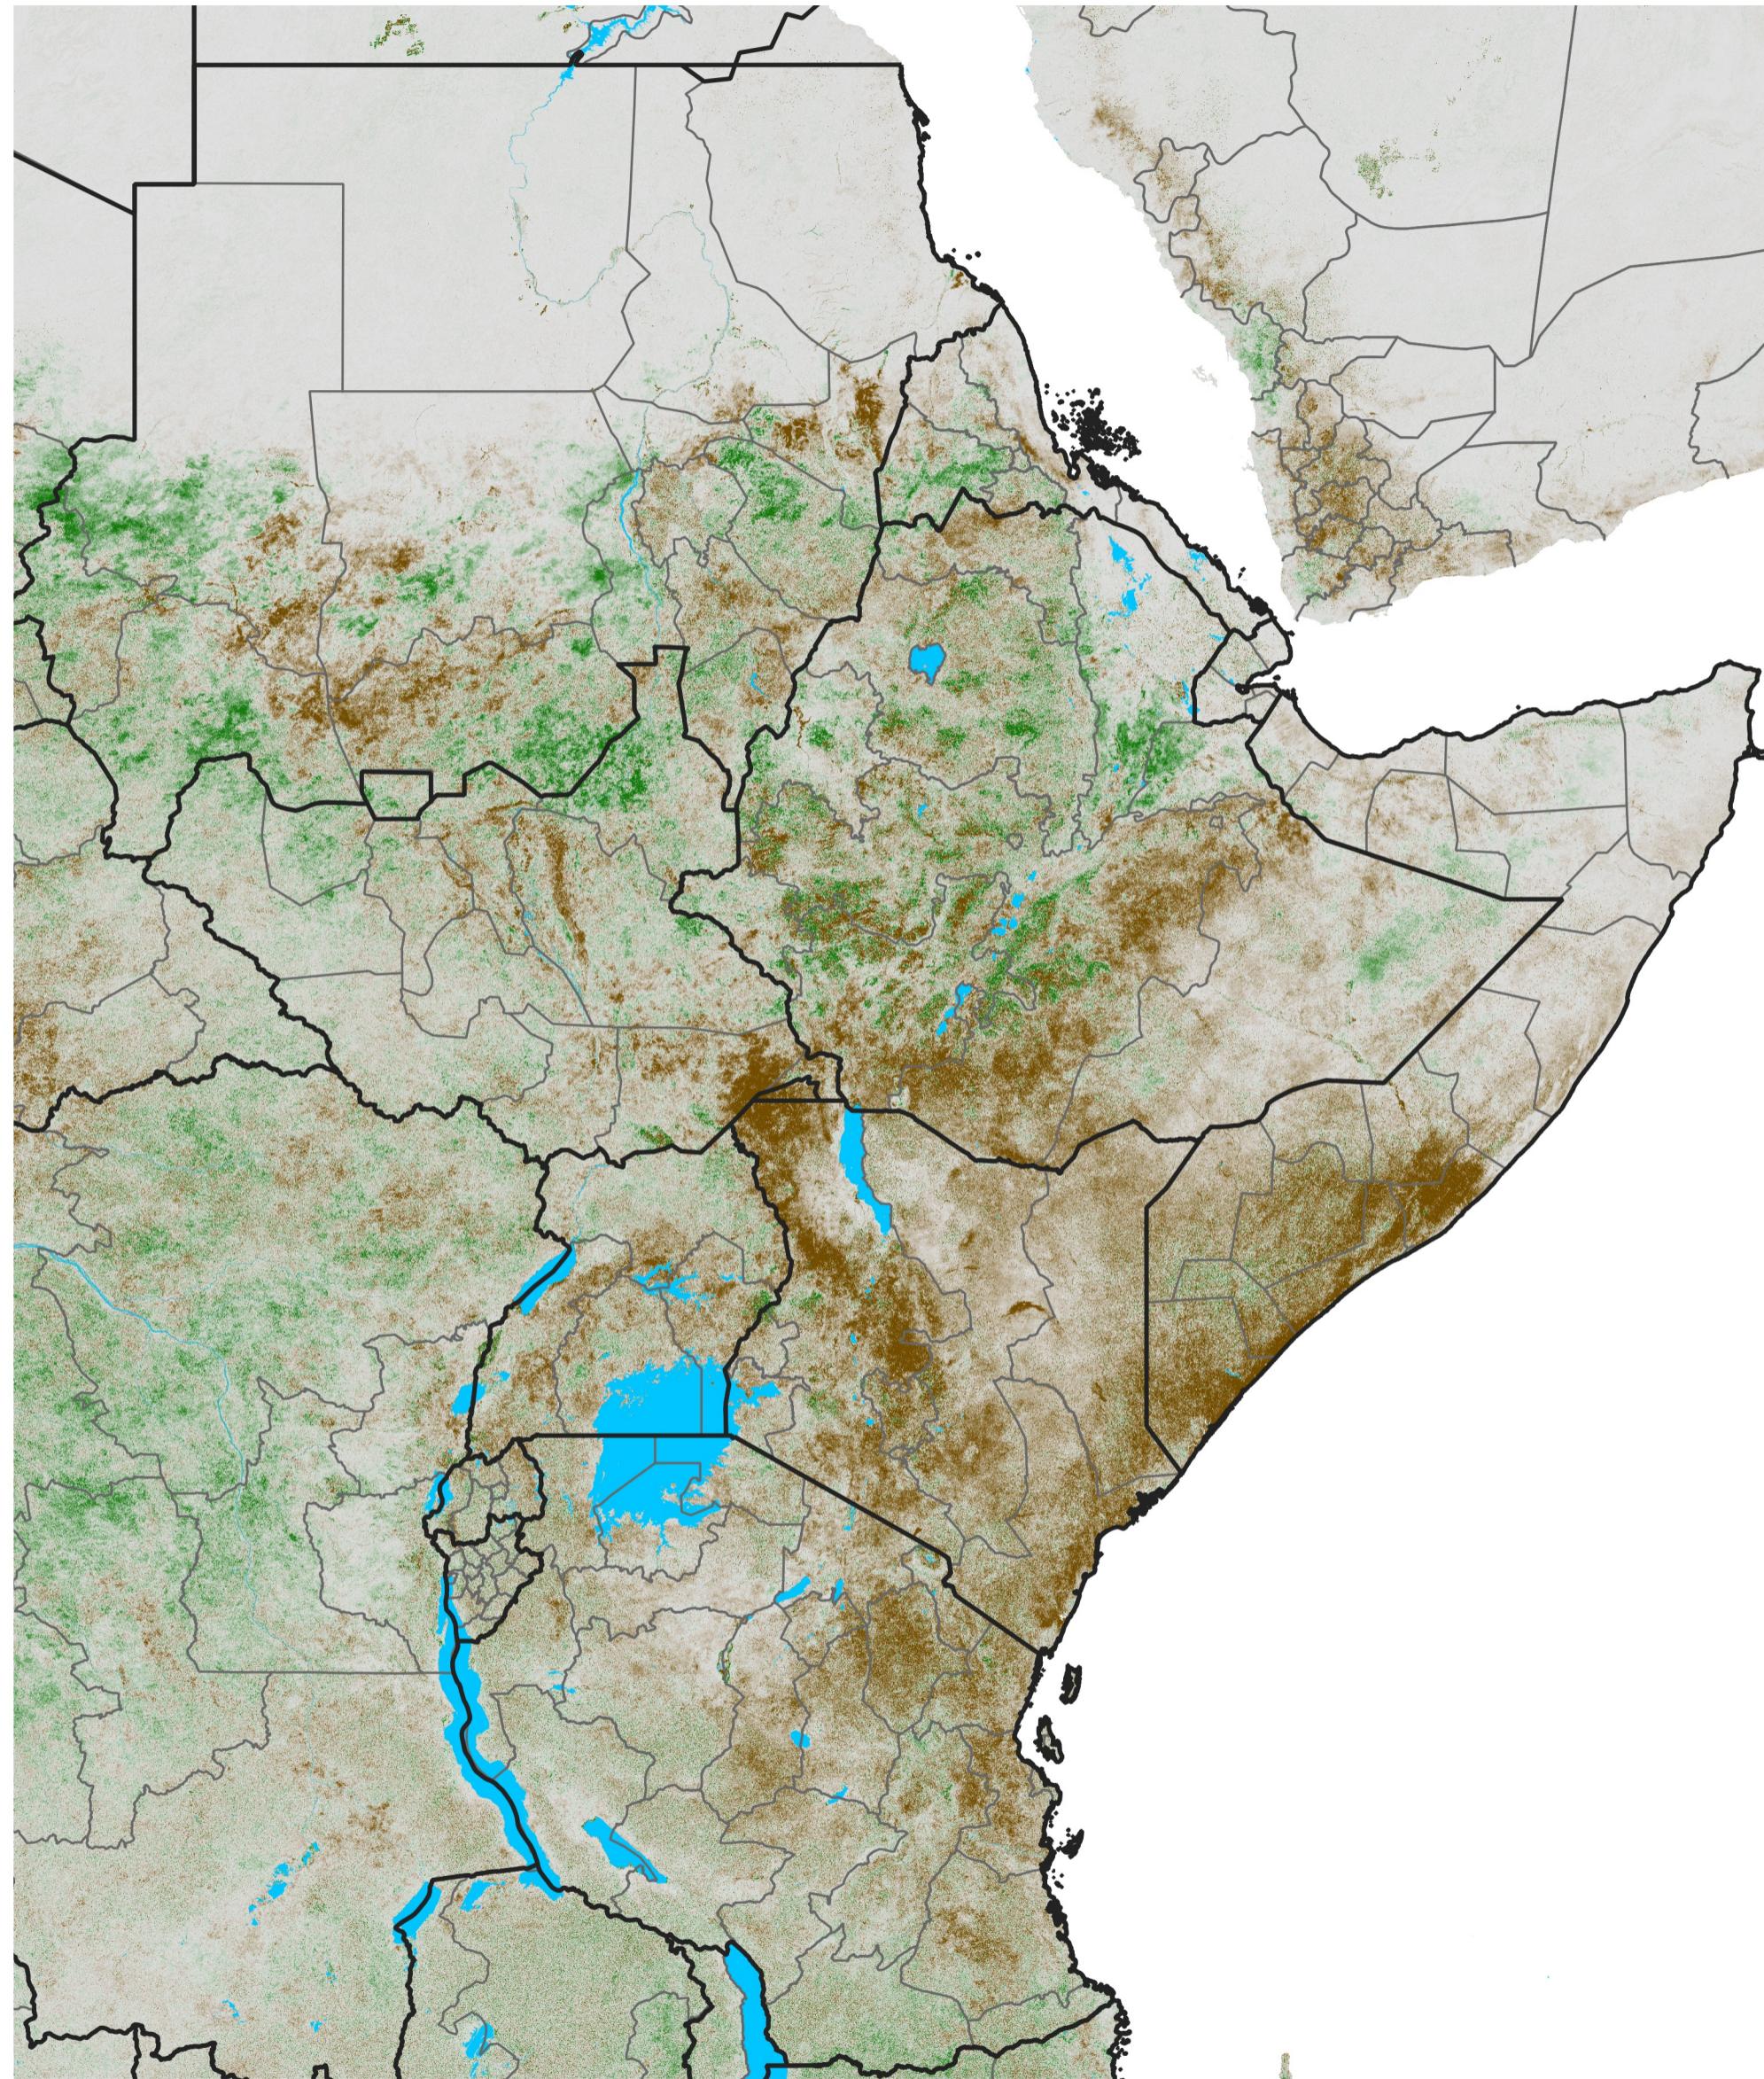

# East Africa NDVI Difference

2021 minus 2020

Period 44 / Aug 01 - 10, 2021

## NDVI Difference

< -0.3   -0.2   -0.1   -0.05   0.05   0.1   0.2   >0.3

Negative

No Difference

Positive