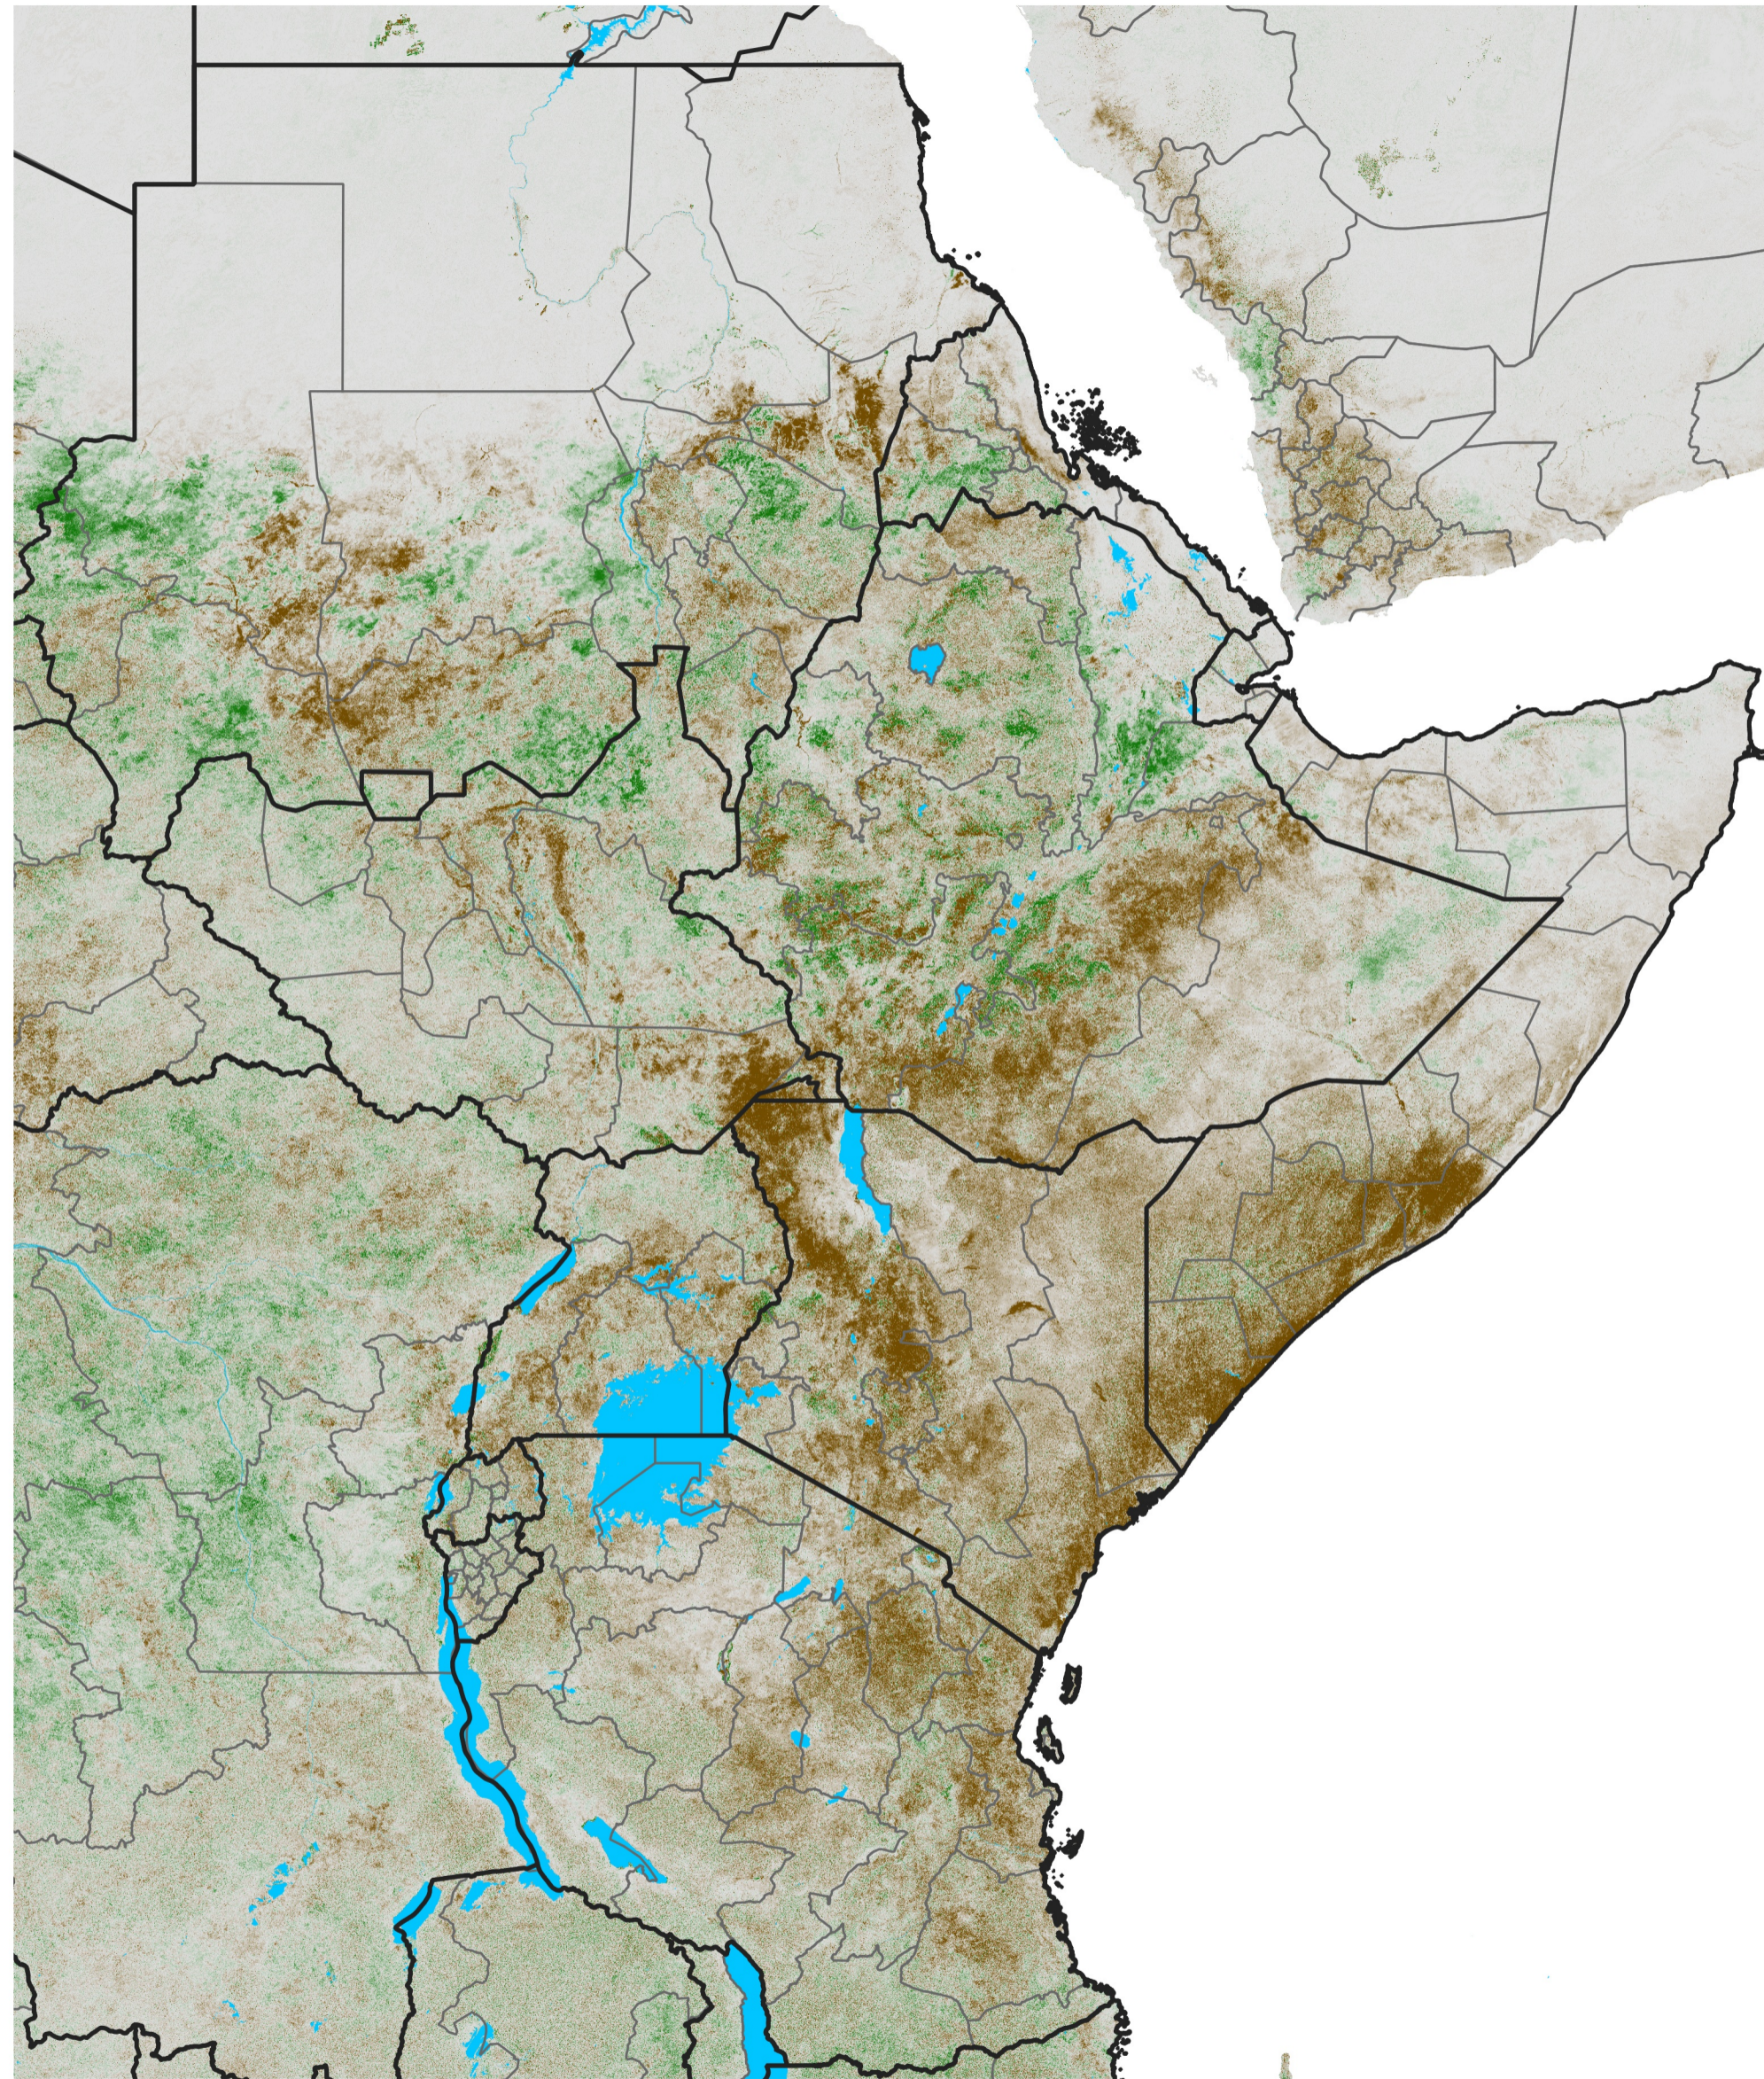

East Africa NDVI Difference

2021 minus 2020

Period 45 / Aug 06 - 15, 2021

NDVI Difference

< -0.3 -0.2 -0.1 -0.05 0.05 0.1 0.2 >0.3

Negative

No Difference

Positive