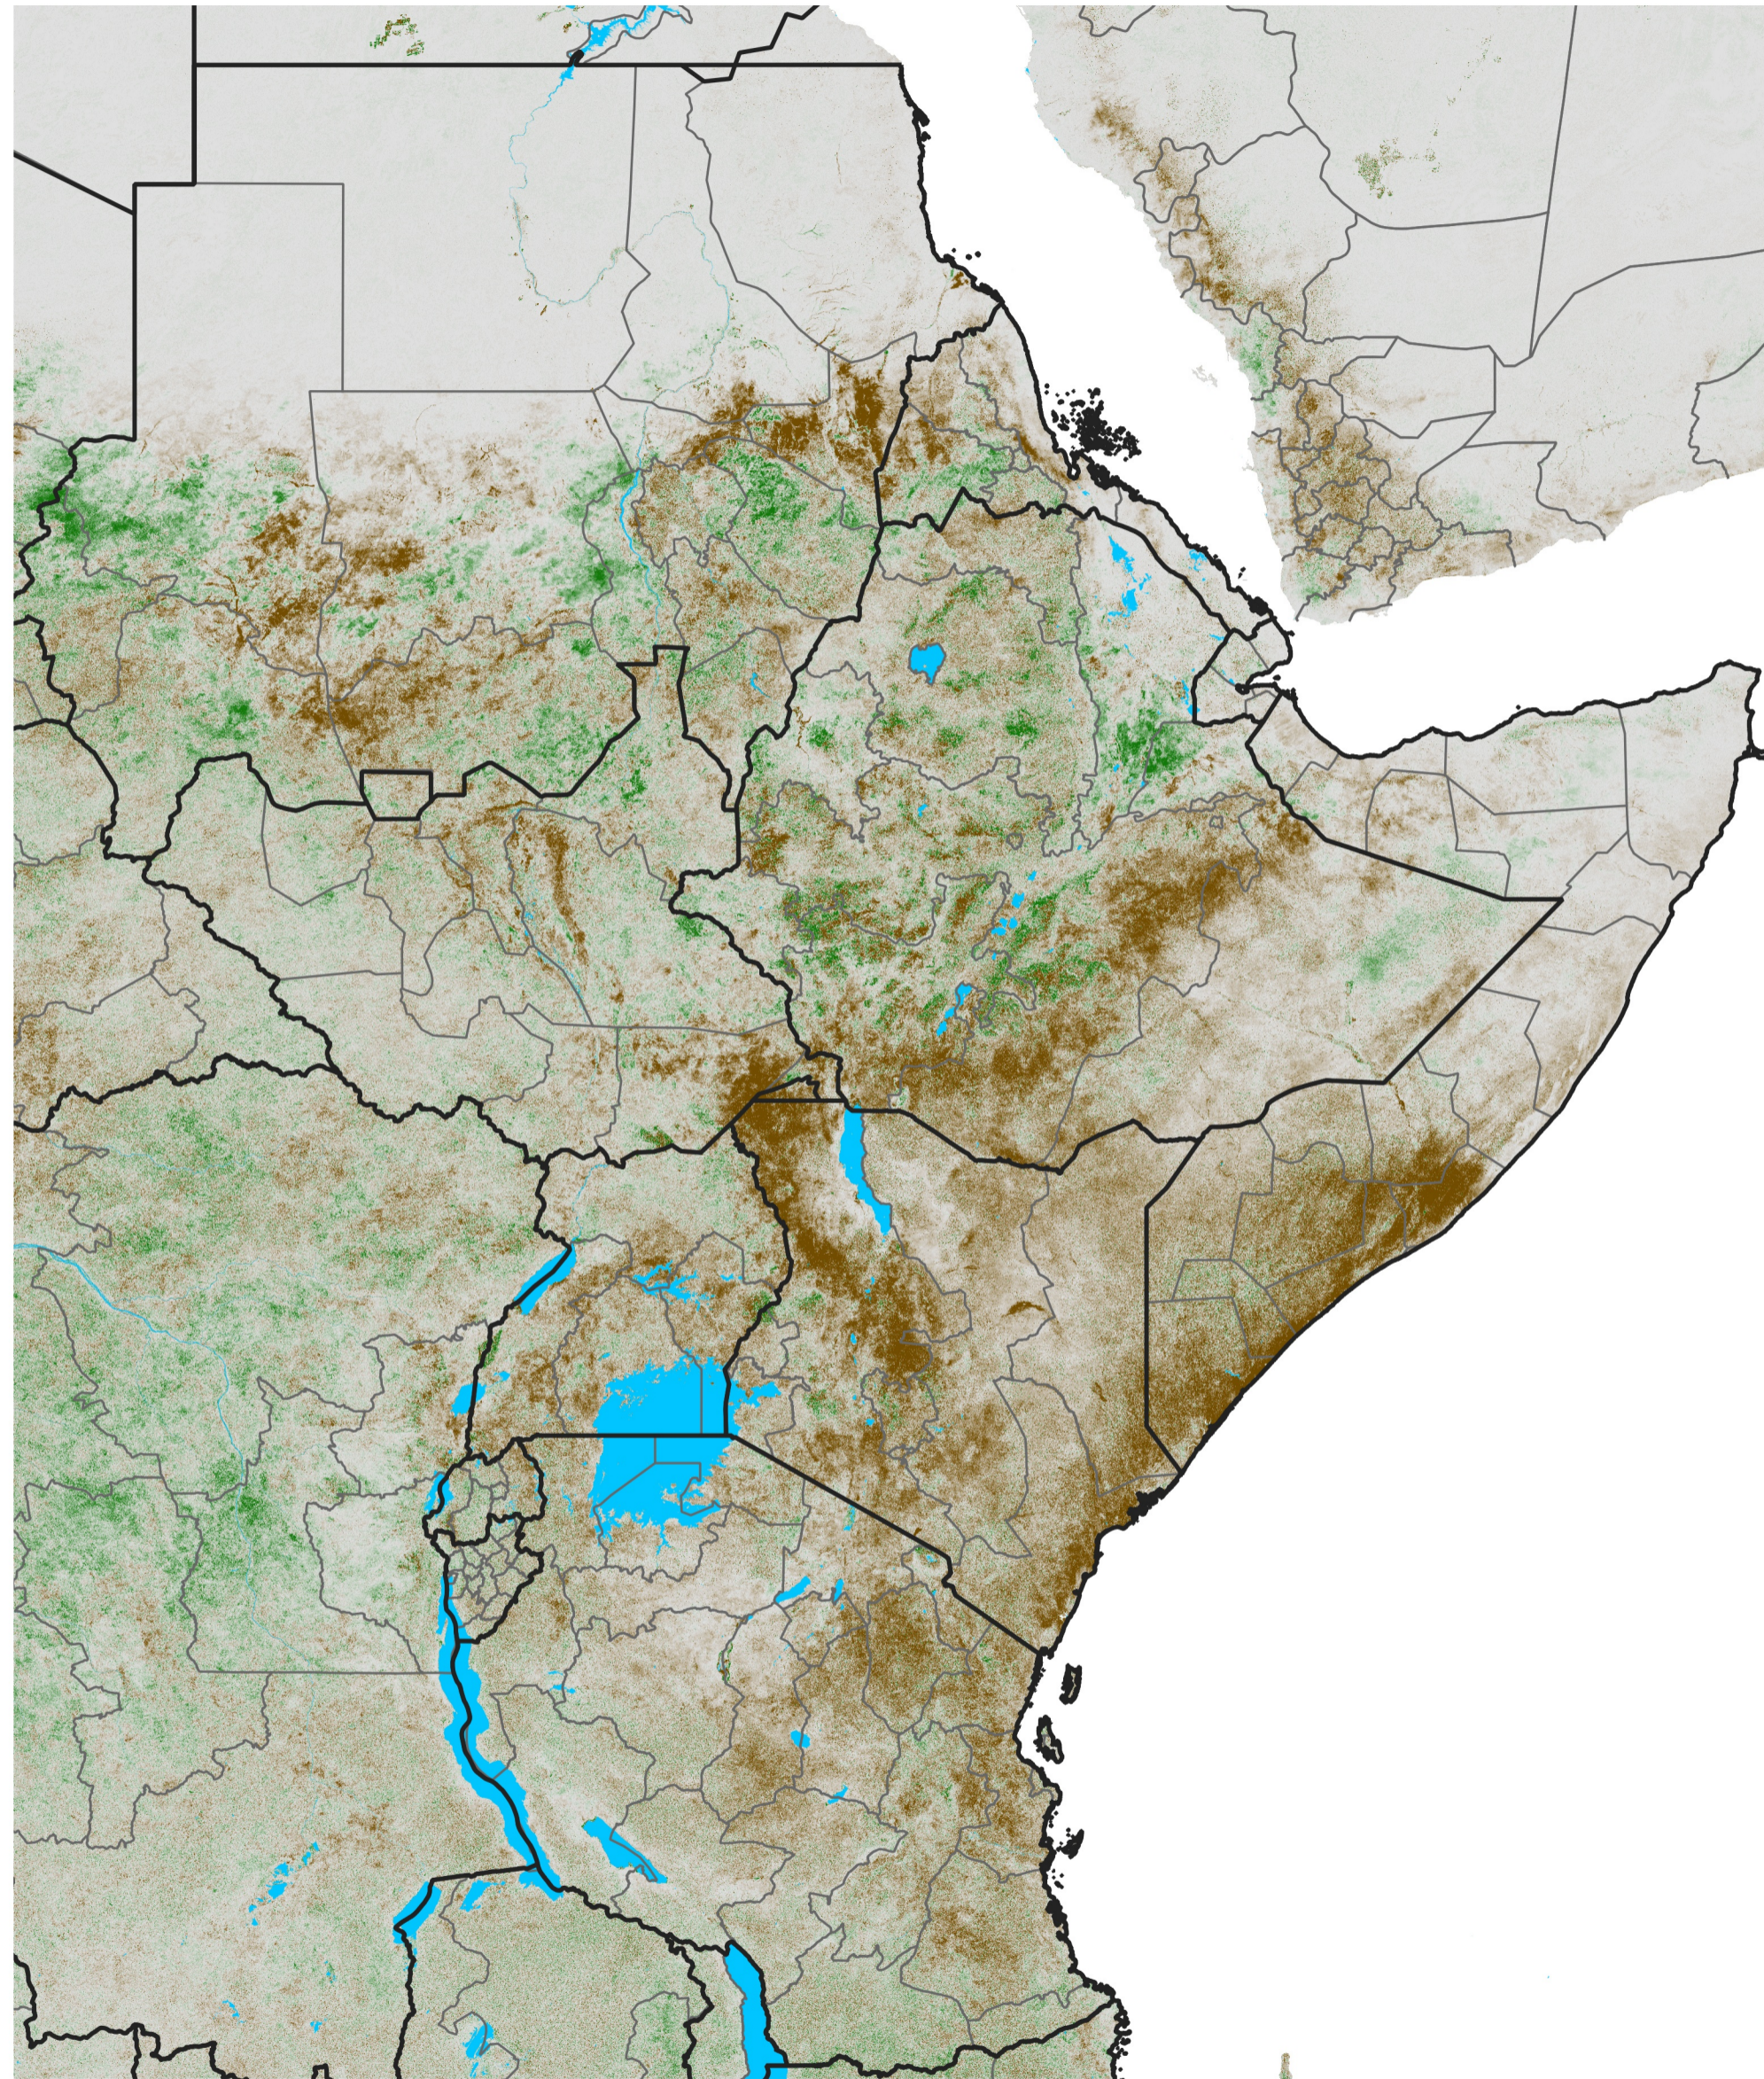

East Africa NDVI Difference

2021 minus 2020

Period 46 / Aug 11 - 20, 2021

NDVI Difference

< -0.3 -0.2 -0.1 -0.05 0.05 0.1 0.2 >0.3

Negative

No Difference

Positive